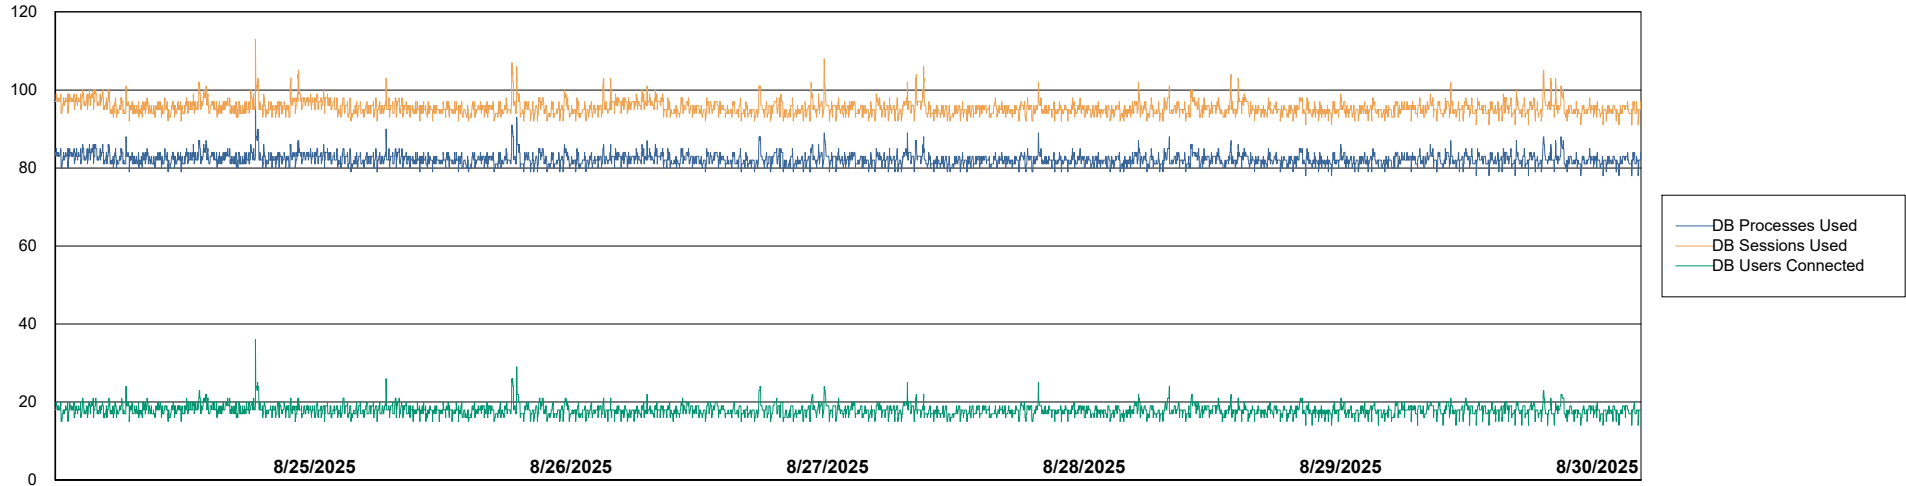

Weekly SLA Customer Report

Customer VOS_Production
Database ID 143

Database Performance VOS_PRD_ABSBI-2018_ABS1

Weekly SLA Customer Report

Customer VOS_Production
Database ID 143

Database Performance VOS_PRD_ABSBI-2025_ABS1