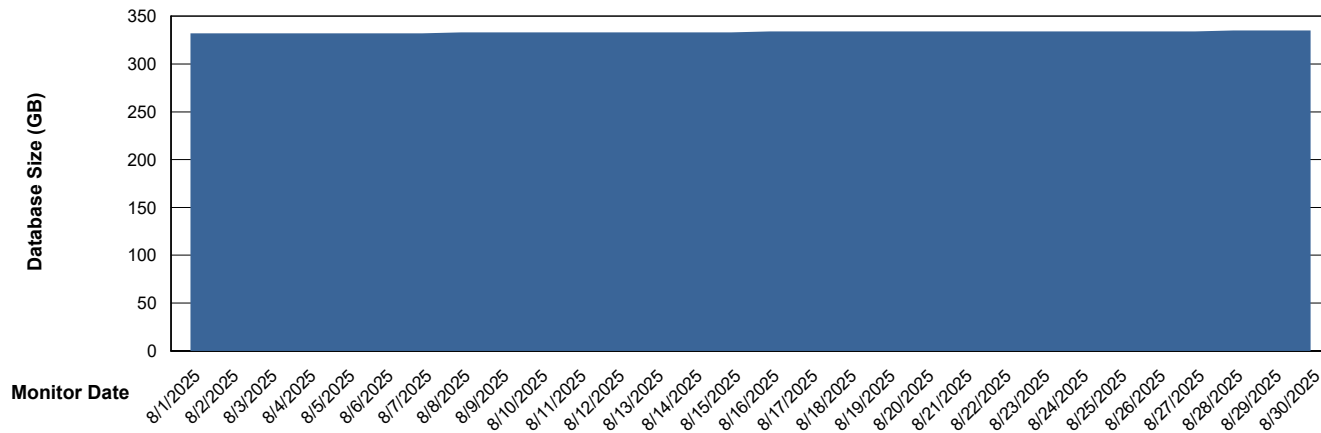

DB Processes Max 1,000

Weekly SLA Customer Report

Customer VOS_Production
Database ID 143

DATABASE SIZE VOS_PRD_ABSBI-2018_ABS1

Database growth over last month

DATABASE SIZE VOS_PRD_ABSBI-2025_ABS1

Database growth over last month