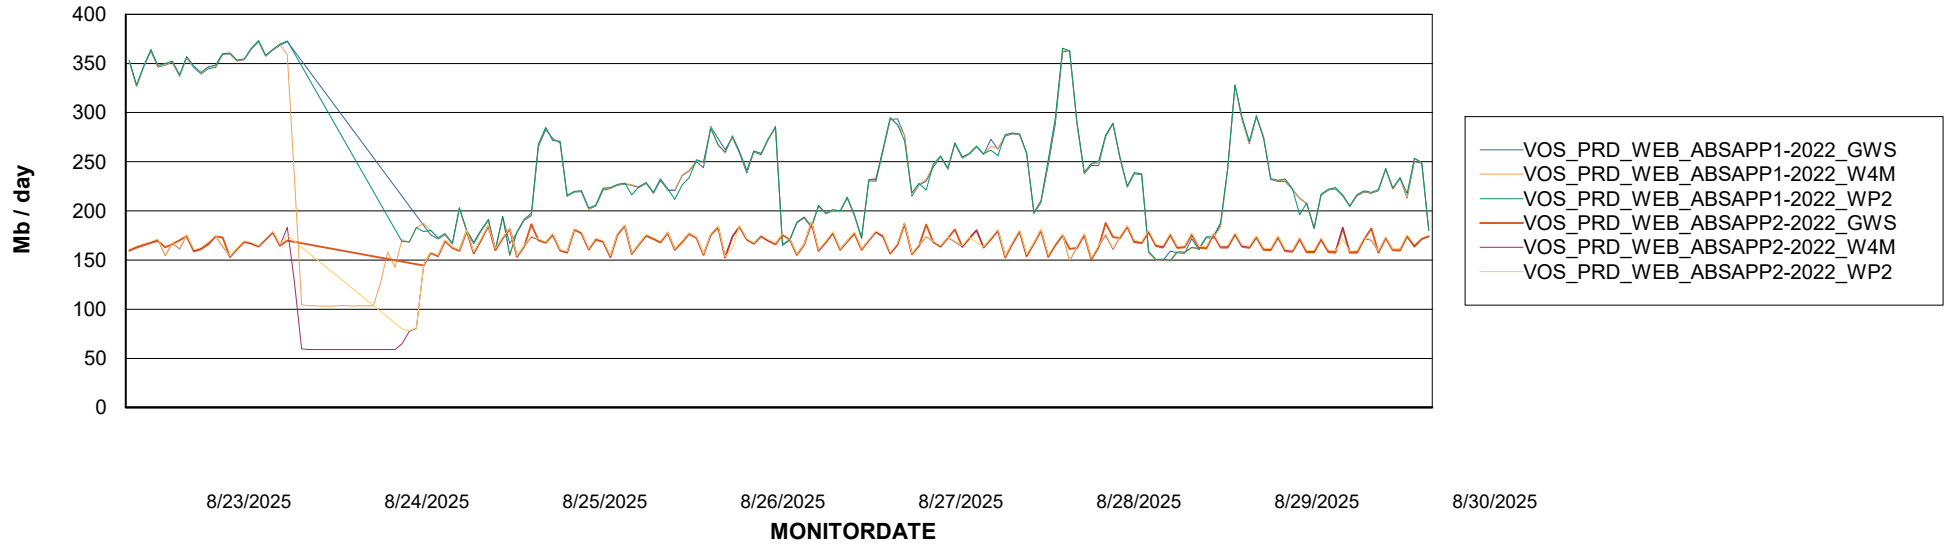

ABSSolute Application ReportServer Services

Avg memory used per ReportServer Service

Weekly SLA Customer Report

Customer VOS_Production
Database ID 143

ABSSolute Web Component Services

Avg memory used per ABS Web component