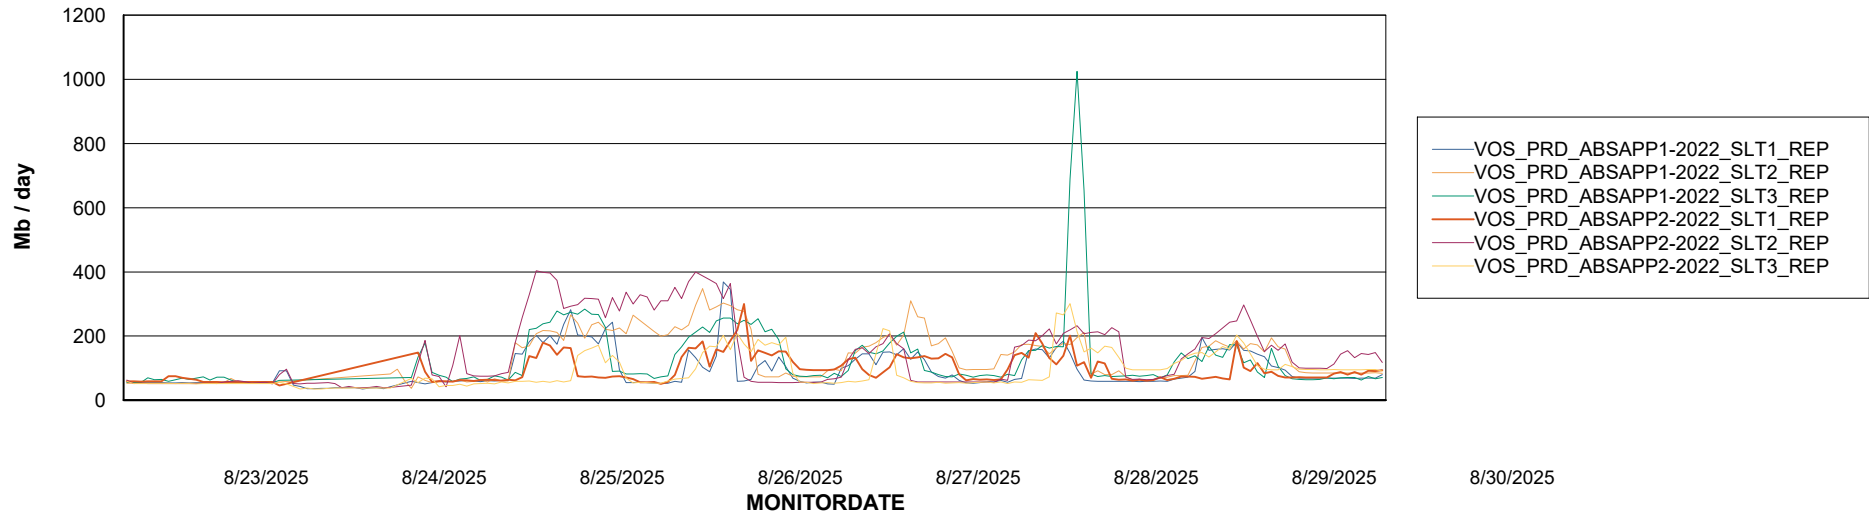

ABSSolute Application ReportServer Services

Avg memory used per ReportServer Service