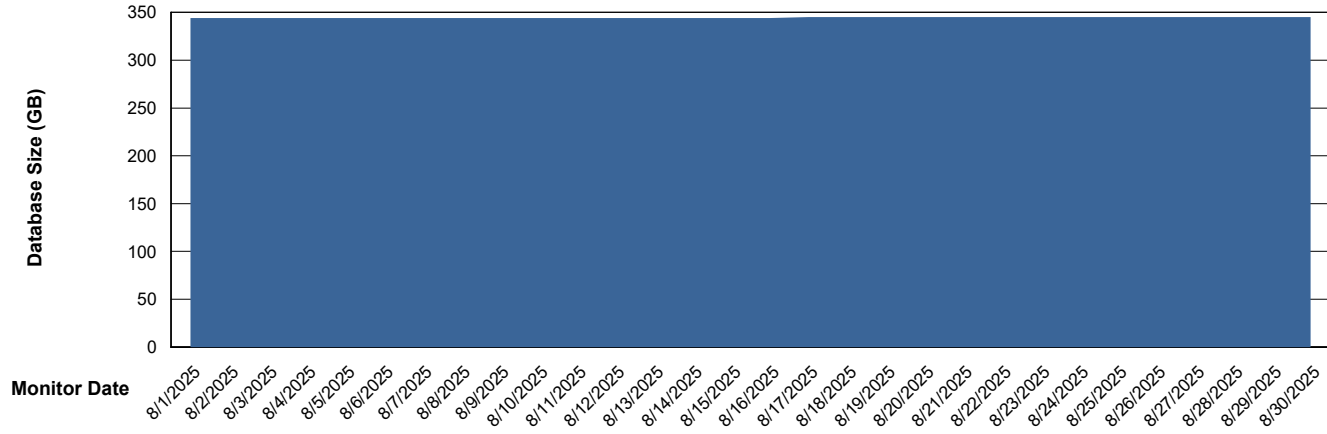

Database growth over last month