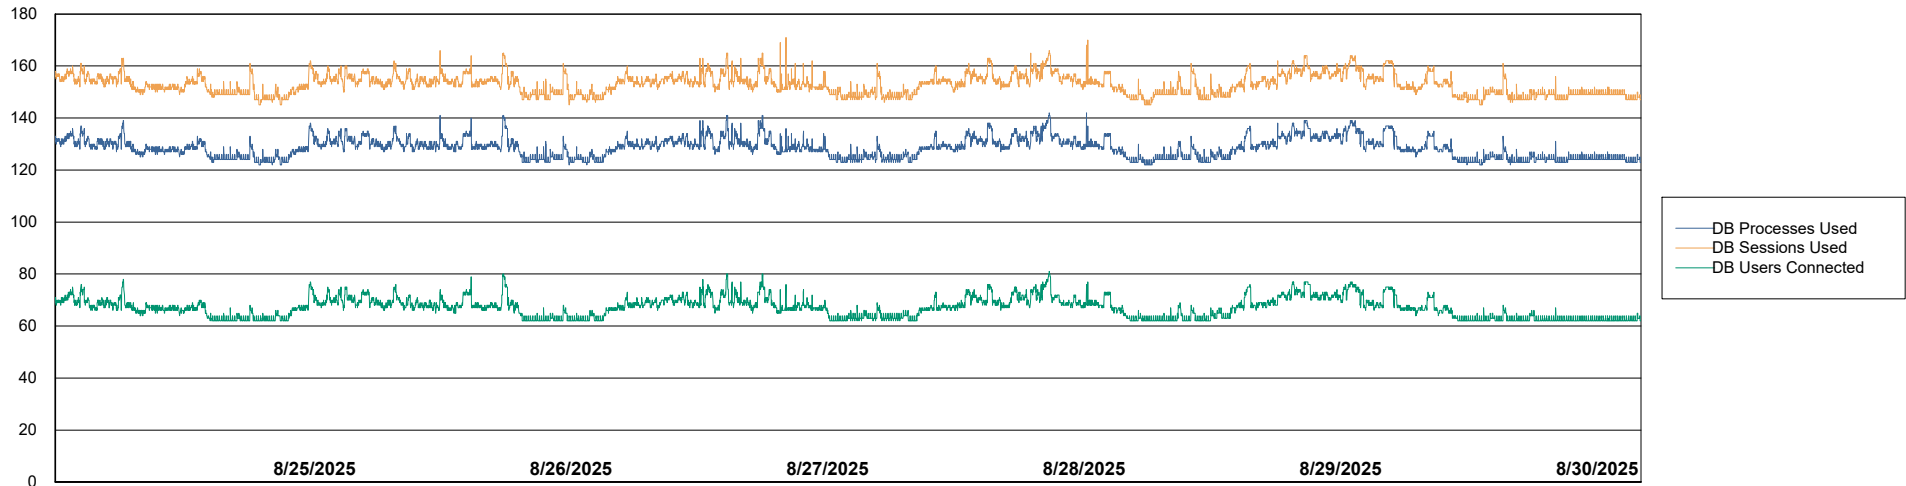

Database Performance VOS_PRD_ABSORA1-2022_ABS1