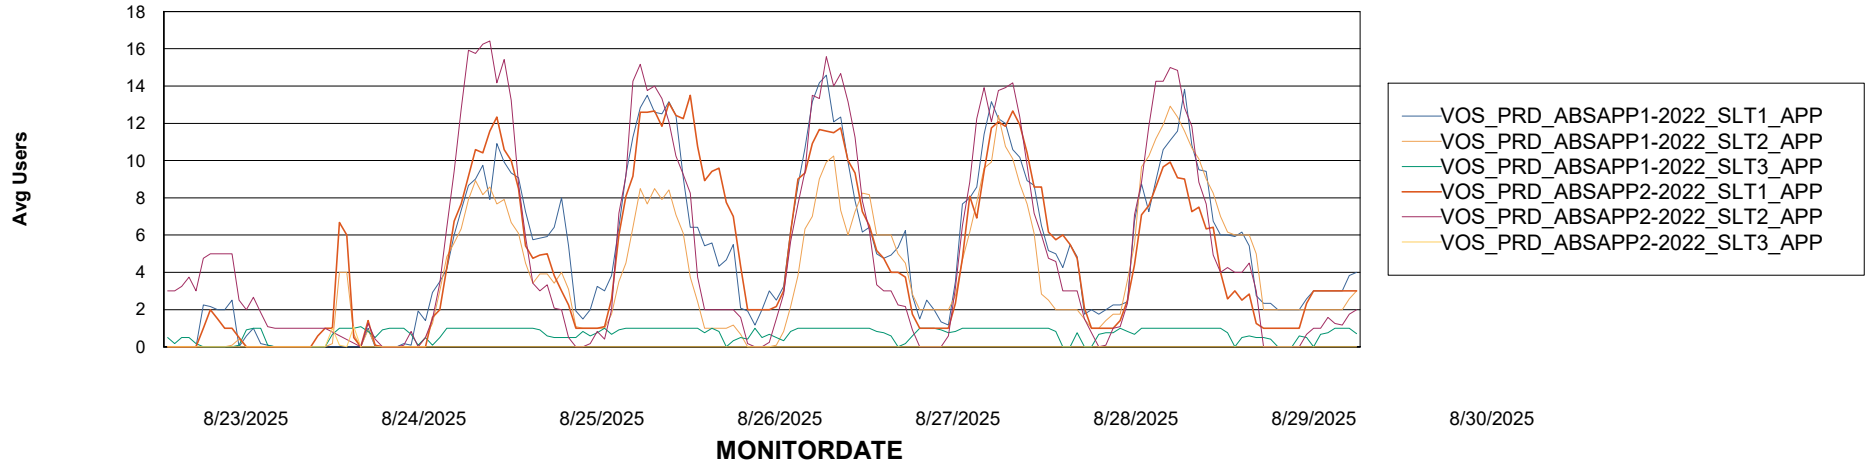

Weekly SLA Customer Report

Customer VOS_Production
Database ID 143

ABSSolute Application Server Services

Avg memory used per ABS Server Service

Avg users per day per ABS server

Weekly SLA Customer Report

Customer VOS_Production
Database ID 143