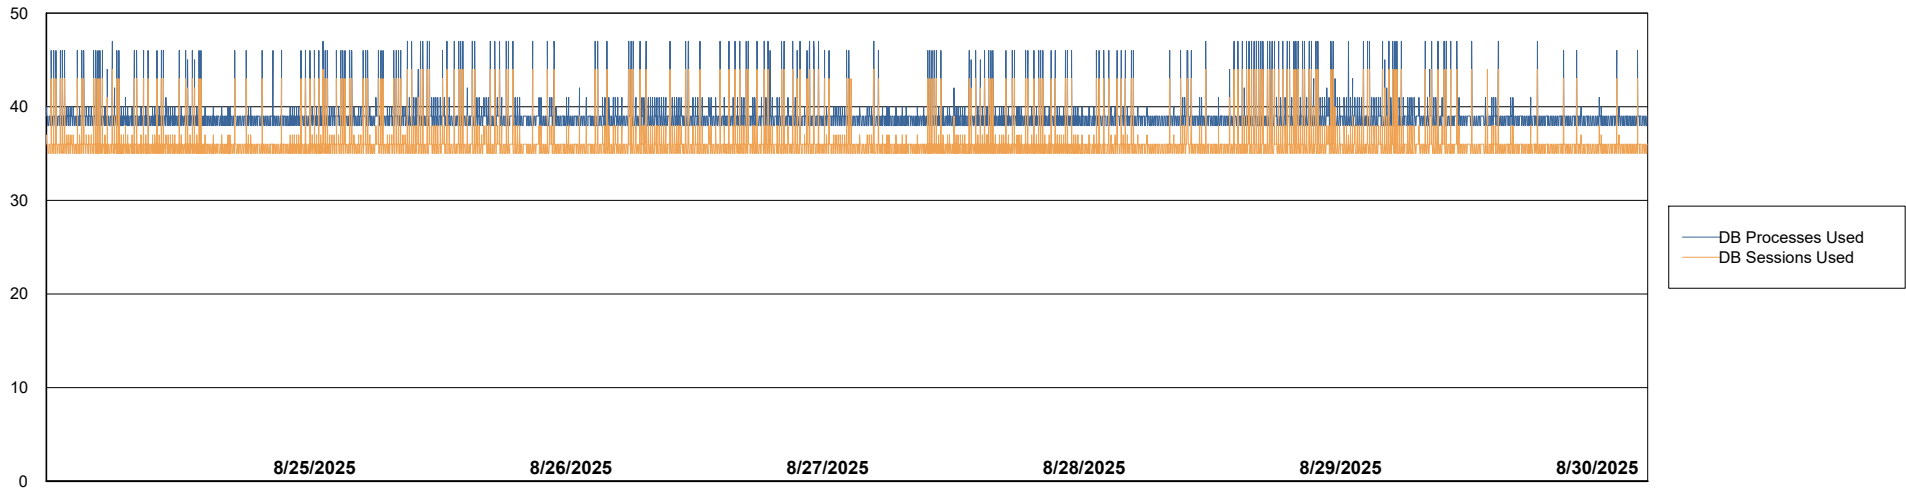

Database Performance VOS_PRD_ABSORA2-2022_HSBABS1

DB Processes Max 1,000