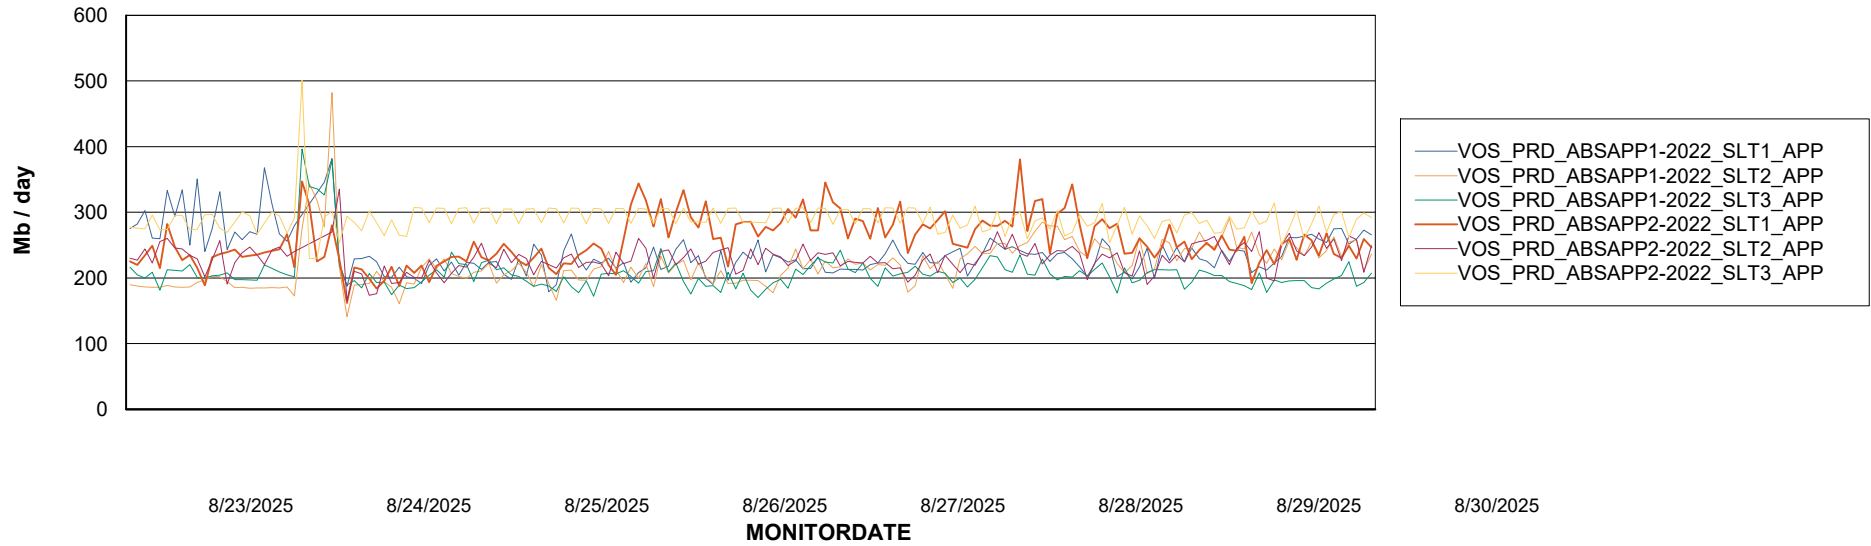

ABSSolute Application Server Services

Avg memory used per ABS Server Service