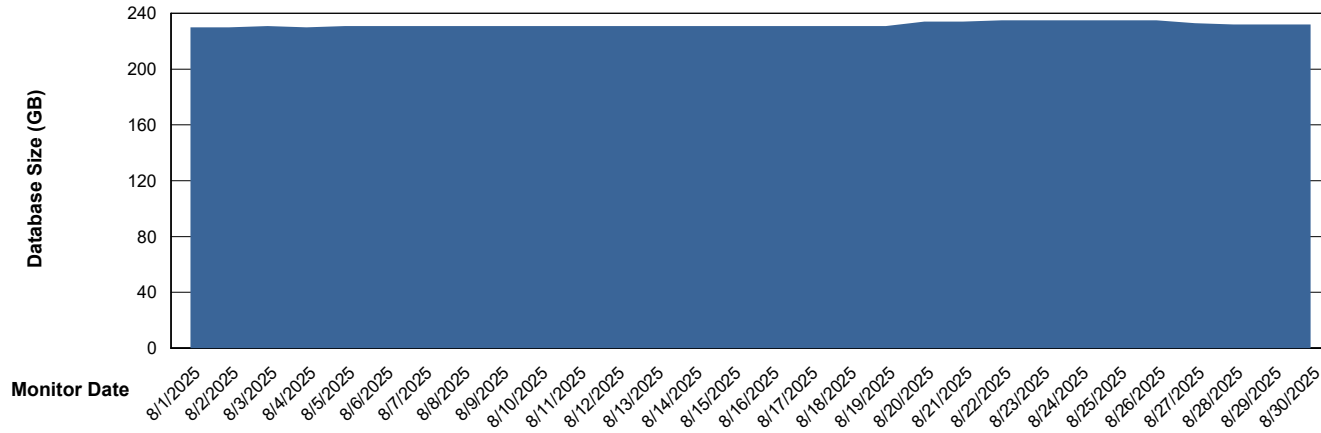

DB Processes Max 1,000

Weekly SLA Customer Report

Customer VOS_Production
Database ID 143

DATABASE SIZE VOS_PRD_ABSBI-2018_ABS1

Database growth over last month

DATABASE SIZE VOS_PRD_ABSBI-2025_ABS1

Database growth over last month