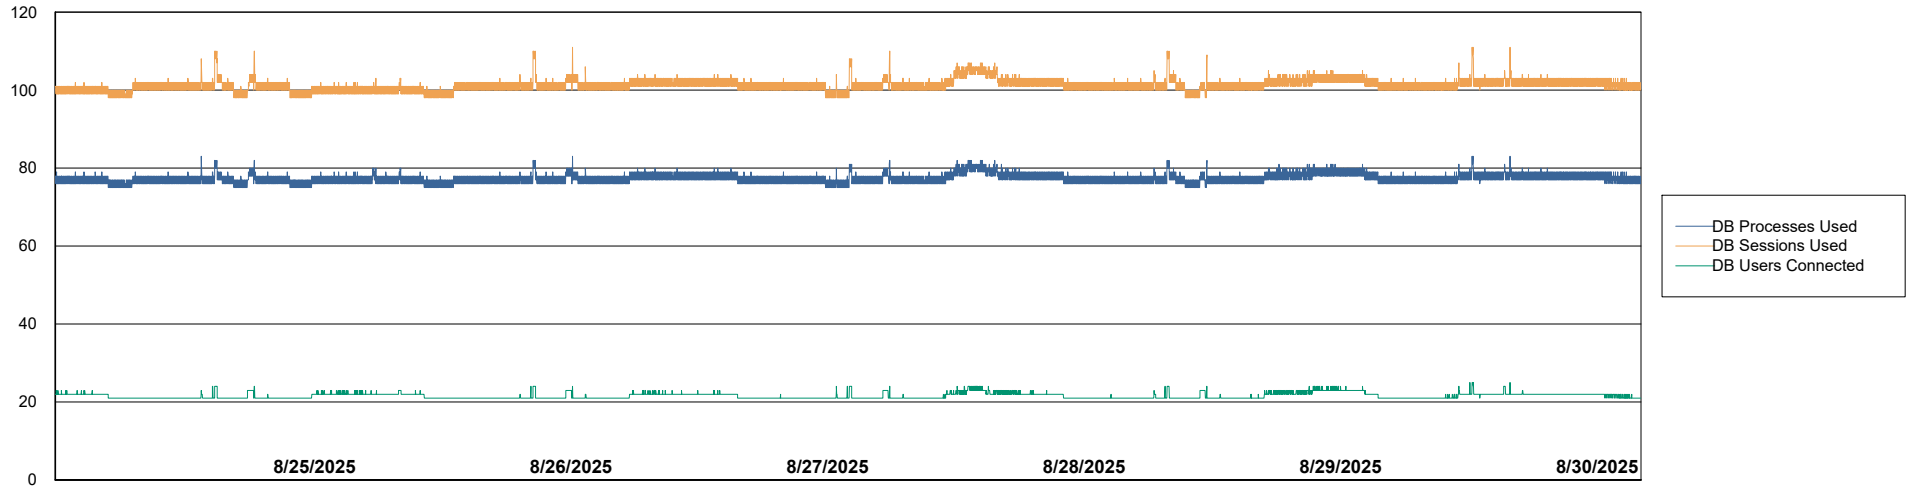

Database Performance RSS_PRD_SV1364_PRD_ABS1