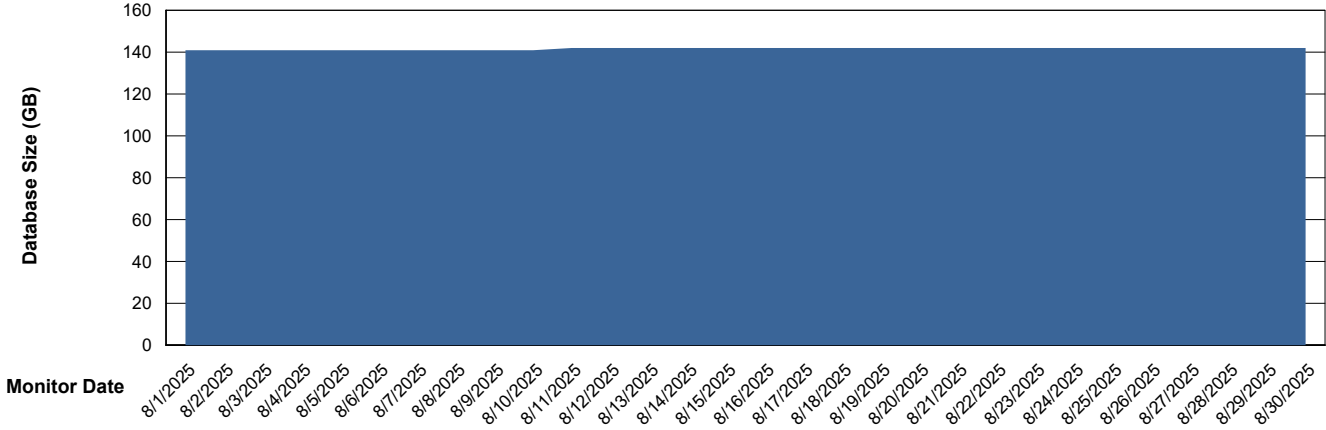

Database growth over last month

Database Tablespace RSS_PRD_SV1364_PRD_ABS1

Date	Tablespace Name	Filesize (Gb)	Usedsize (Gb)	Percentage free
8/30/2025	ABSDATA	71	58	18
	INDX	95	79	17
8/29/2025	ABSDATA	71	58	18
	INDX	95	79	17
8/28/2025	ABSDATA	71	58	18
	INDX	95	79	17
8/27/2025	ABSDATA	71	58	18
	INDX	95	79	17
8/26/2025	ABSDATA	71	58	18
	INDX	95	79	17
8/25/2025	ABSDATA	71	58	18
	INDX	95	79	17
8/24/2025	ABSDATA	71	58	18
	INDX	95	79	17