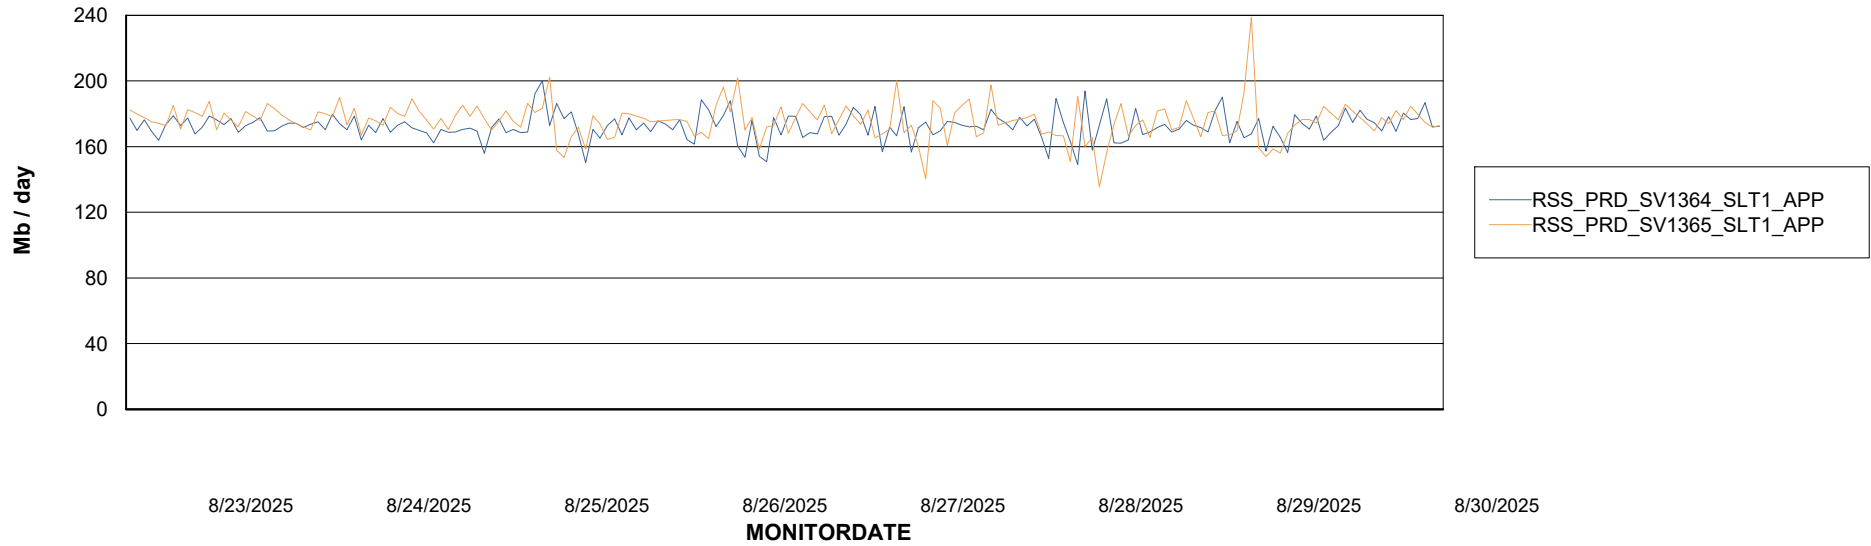

ABSSolute Application Server Services

Avg memory used per ABS Server Service