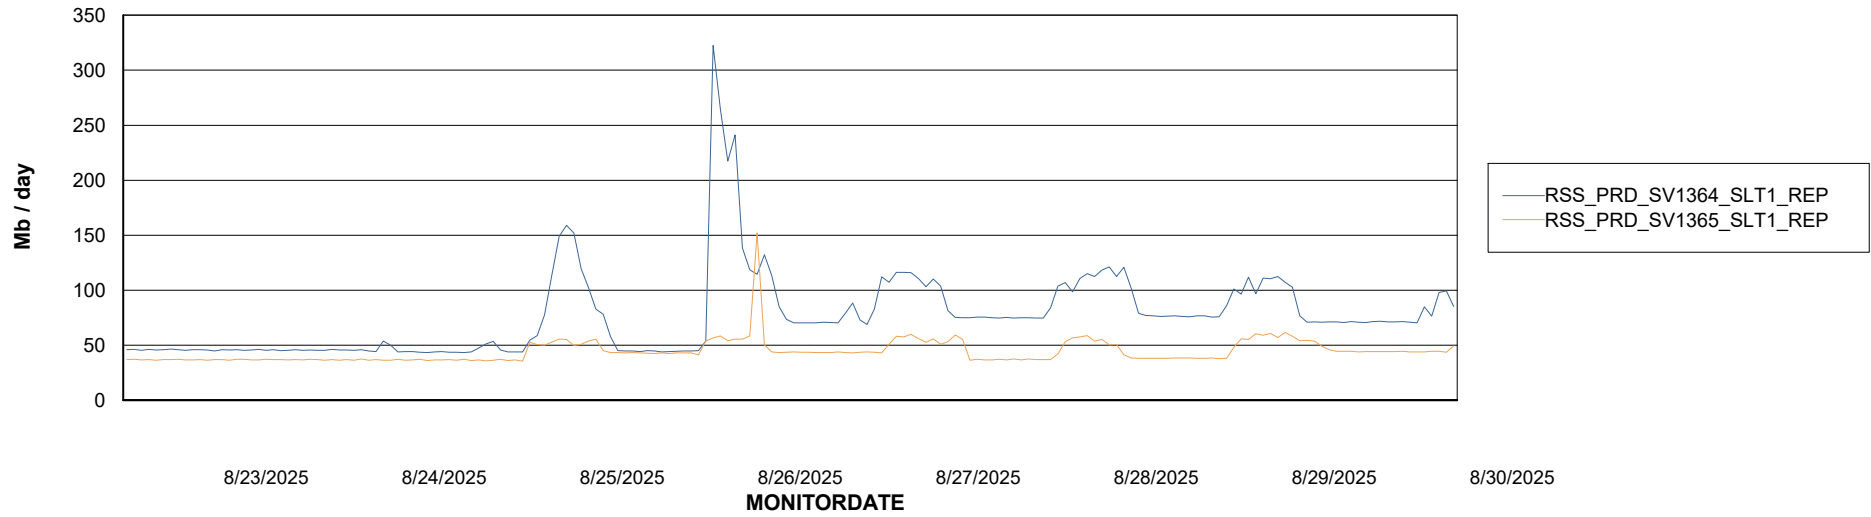

ABSSolute Application ReportServer Services

Avg memory used per ReportServer Service