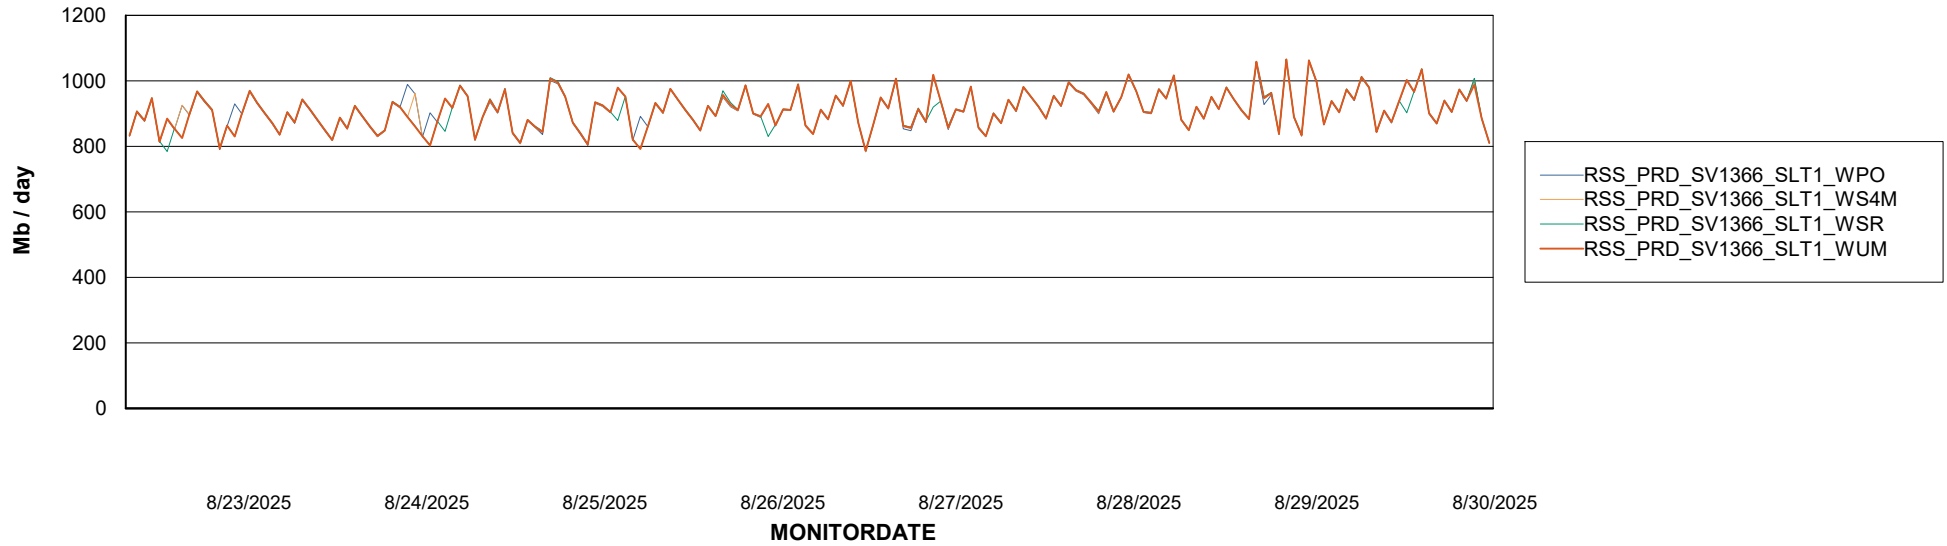

ABSSolute Web Component Services

Avg memory used per ABS Web component