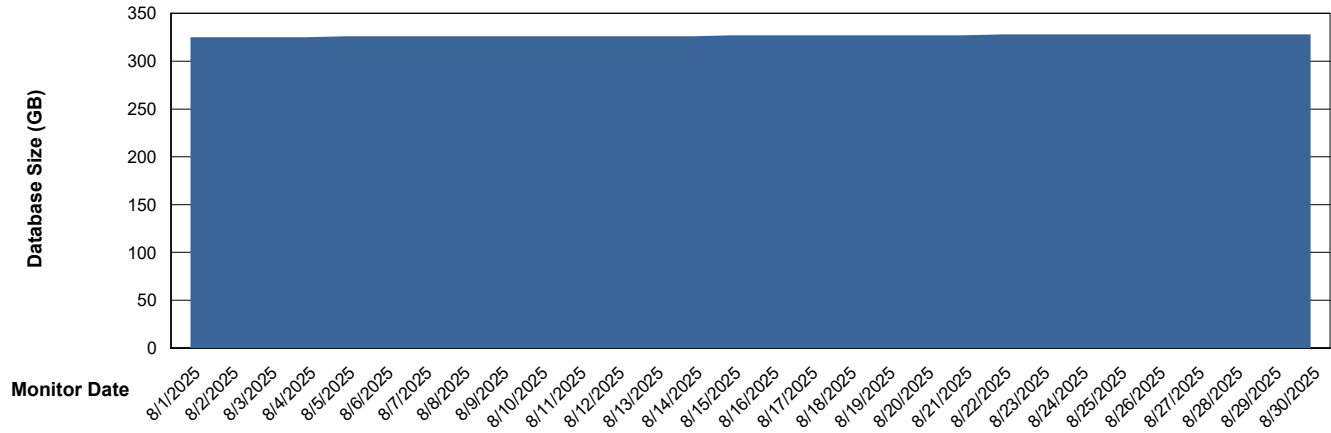

Database growth over last month

Database Tablespace RFL_PRD_ABS01_DB

Date	Tablespace Name	Filesize (Gb)	Usedsize (Gb)	Percentage free
8/30/2025	ABSDATA	121	91	25
	INDX	269	221	18
8/29/2025	ABSDATA	121	91	25
	INDX	269	221	18
8/28/2025	ABSDATA	121	91	25
	INDX	269	221	18
8/27/2025	ABSDATA	121	91	25
	INDX	269	221	18
8/26/2025	ABSDATA	121	91	25
	INDX	269	221	18
8/25/2025	ABSDATA	121	91	25
	INDX	269	221	18
8/24/2025	ABSDATA	121	91	25
	INDX	269	221	18