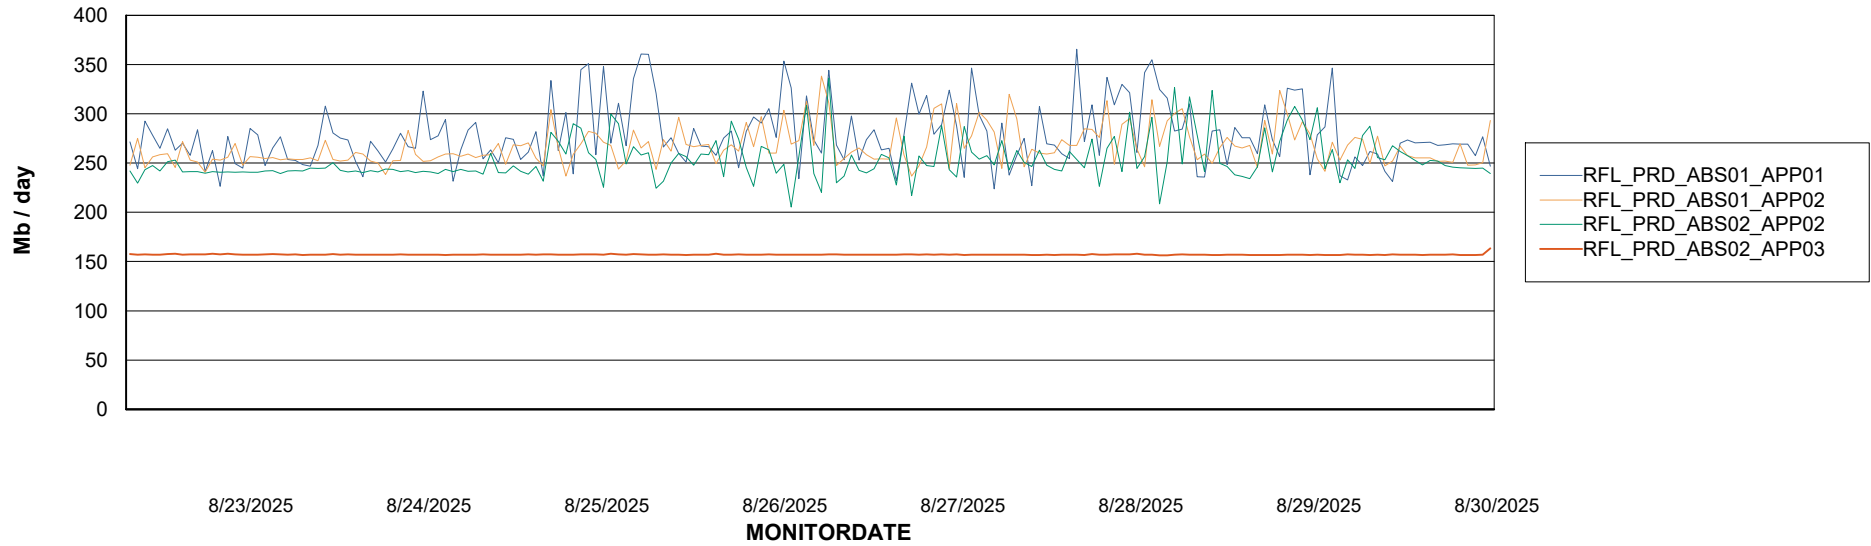

ABSSolute Application Server Services

Avg memory used per ABS Server Service