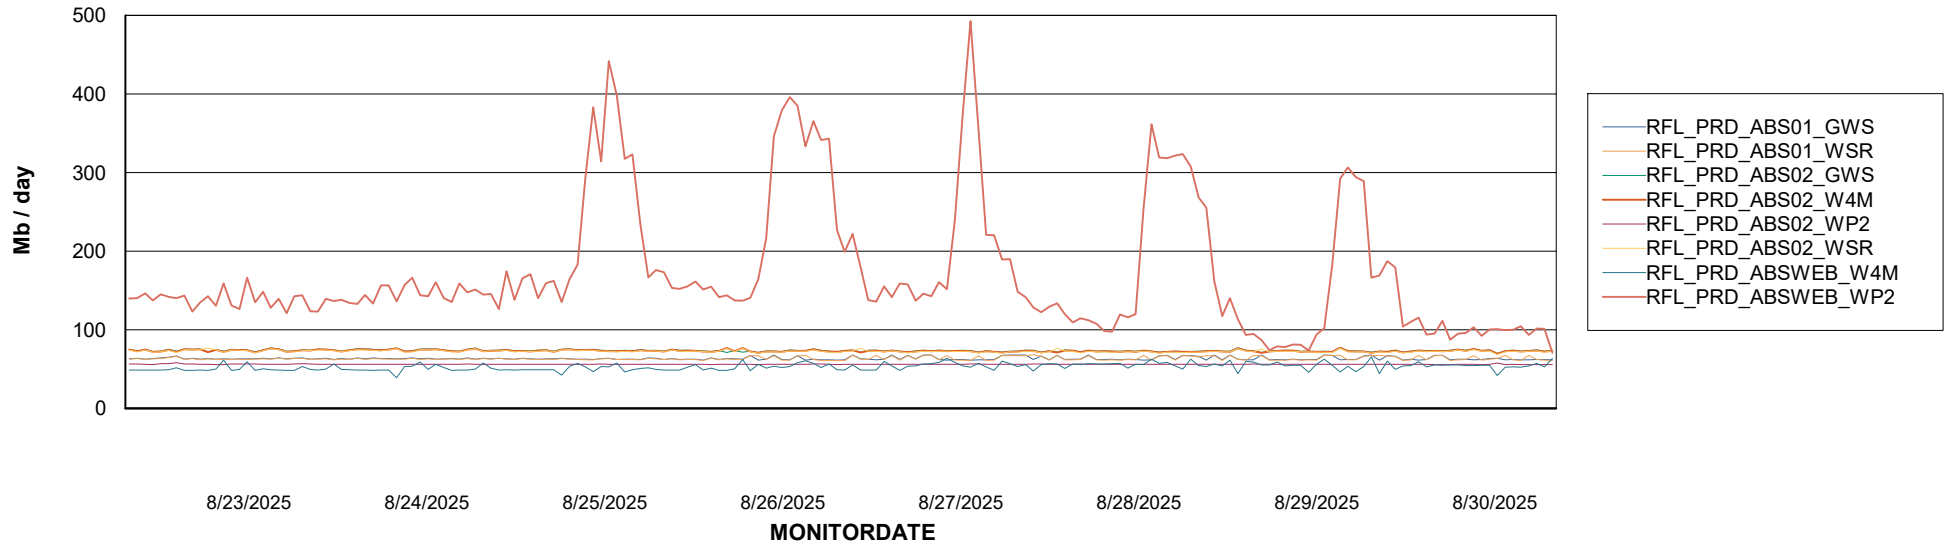

ABSSolute Web Component Services

Avg memory used per ABS Web component