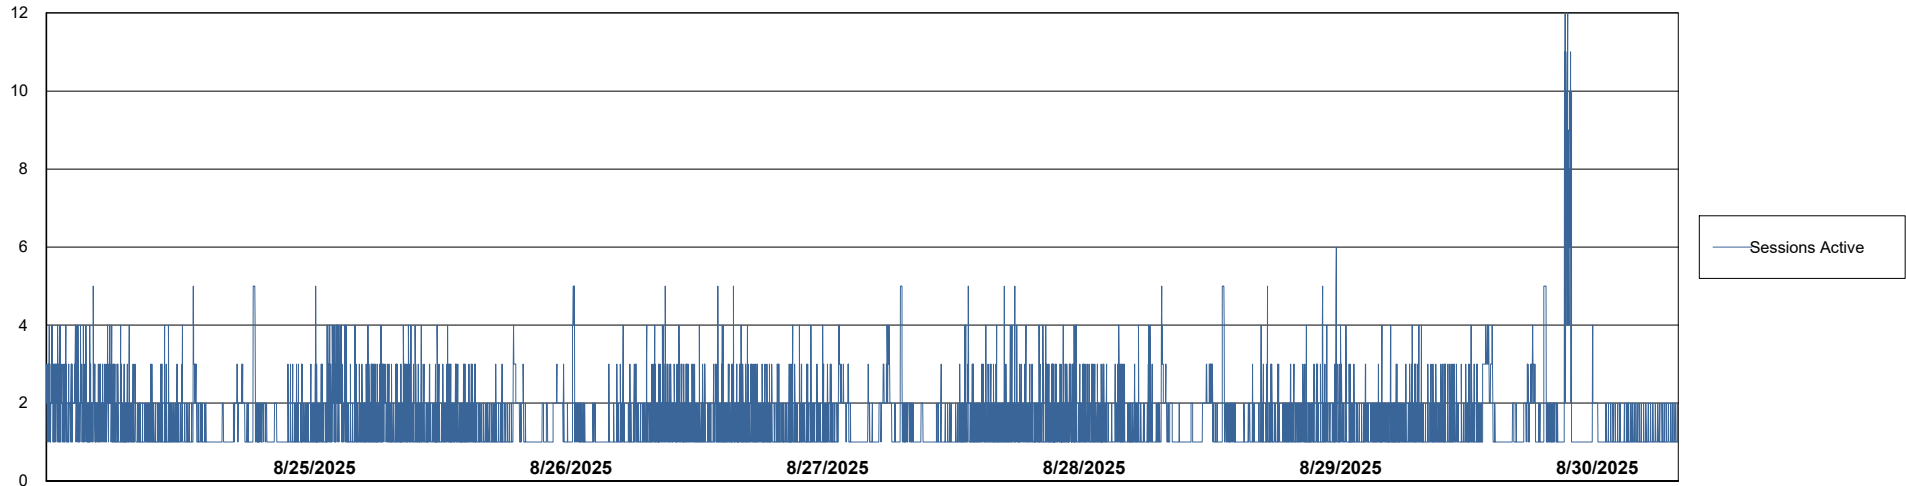

Database Performance RFL_PRD_ABS01_DB