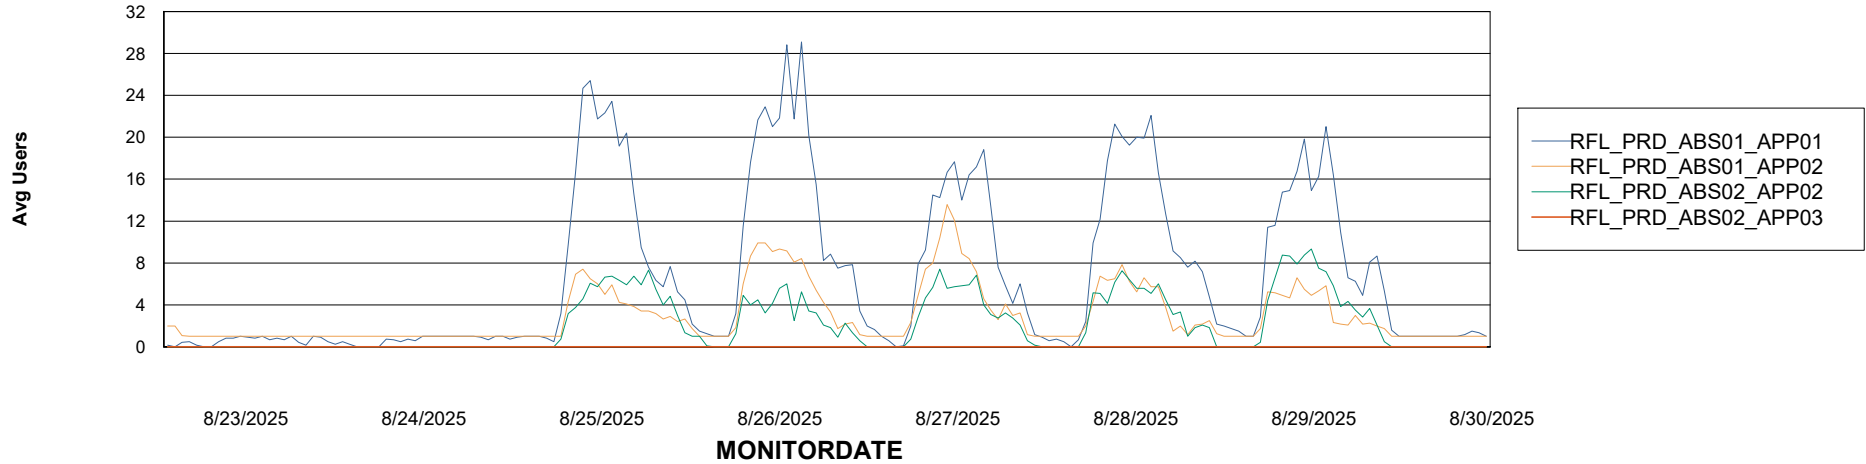

Avg users per day per ABS server