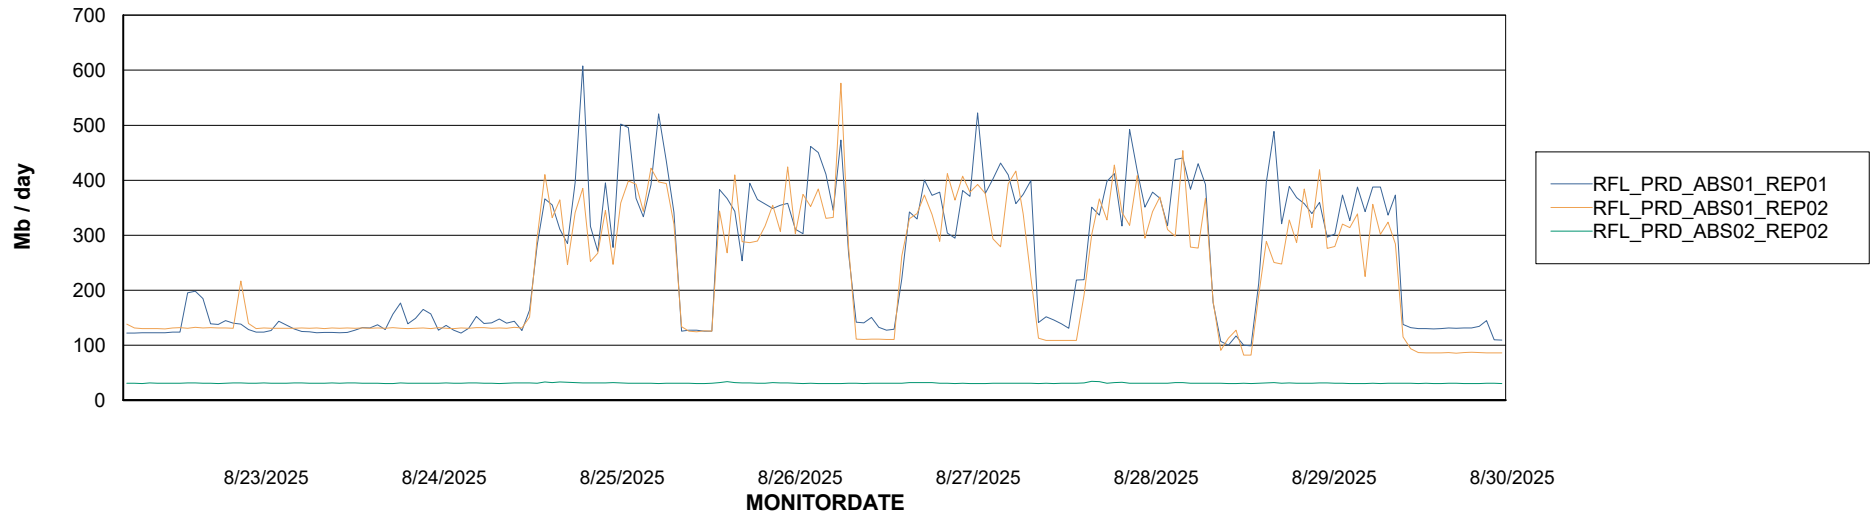

ABSSolute Application ReportServer Services

Avg memory used per ReportServer Service