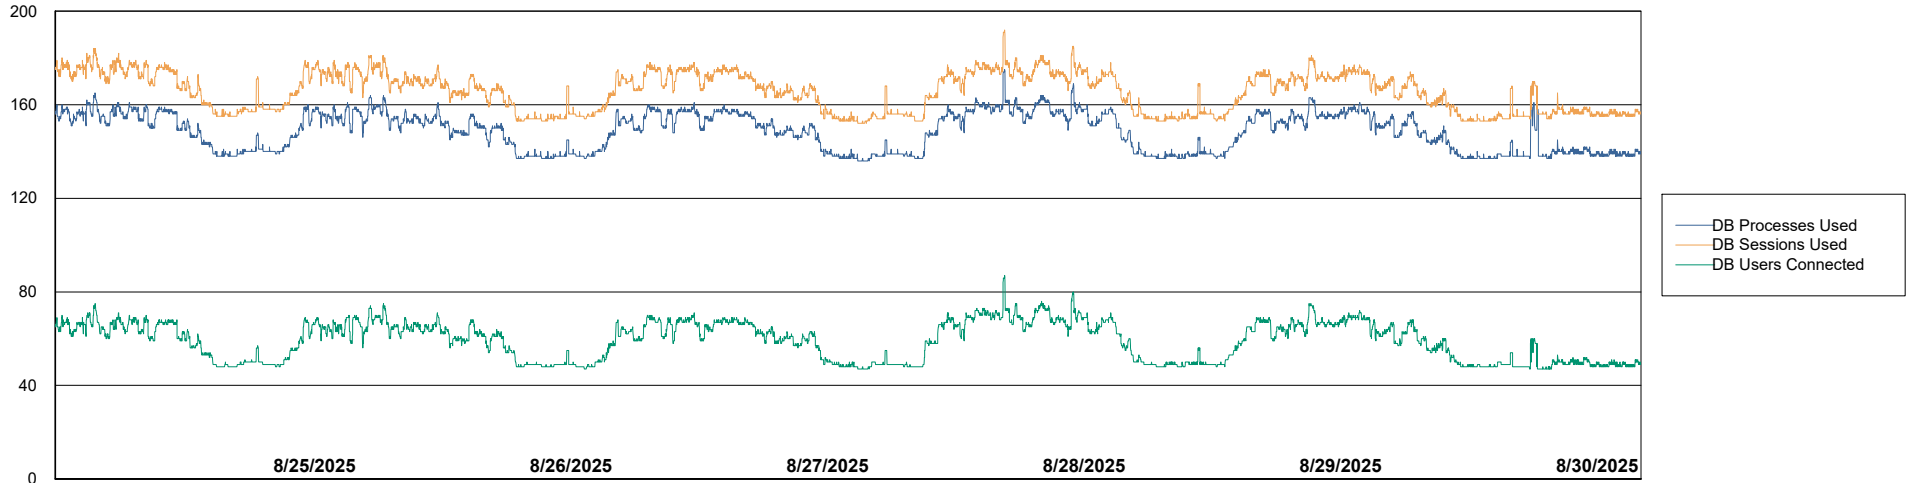

Database Performance RFL_PRD_ABS01_DB