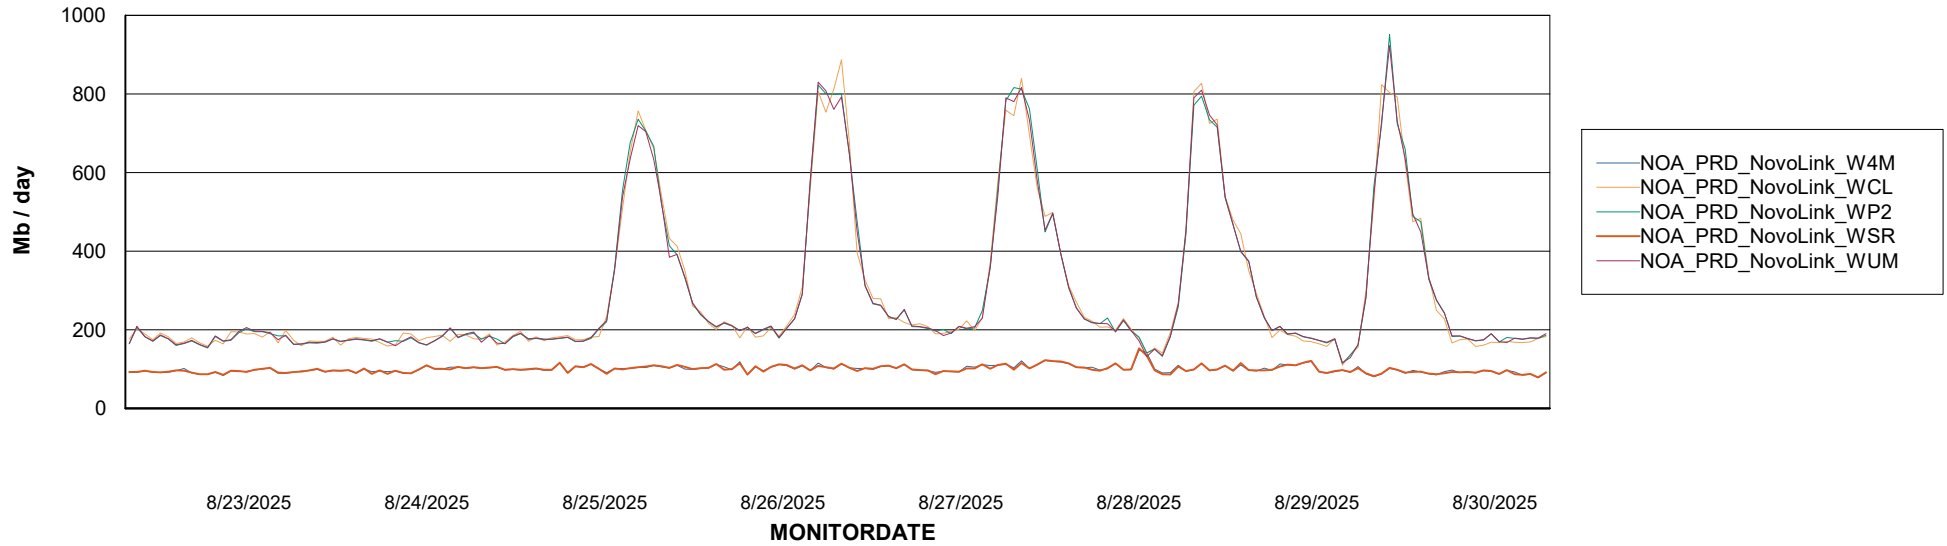

ABSSolute Web Component Services

Avg memory used per ABS Web component