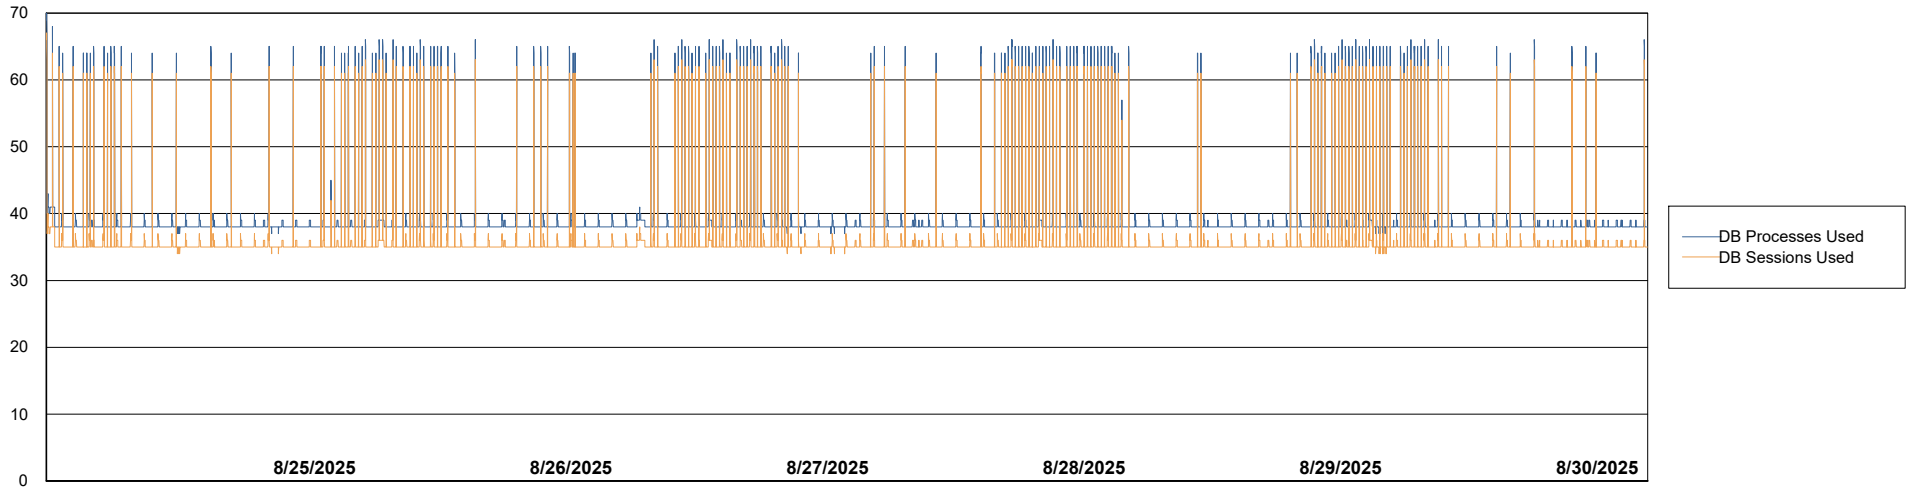

Database Performance NOA_PRD_NovoABS03_HSBABS1

DB Processes Max 300