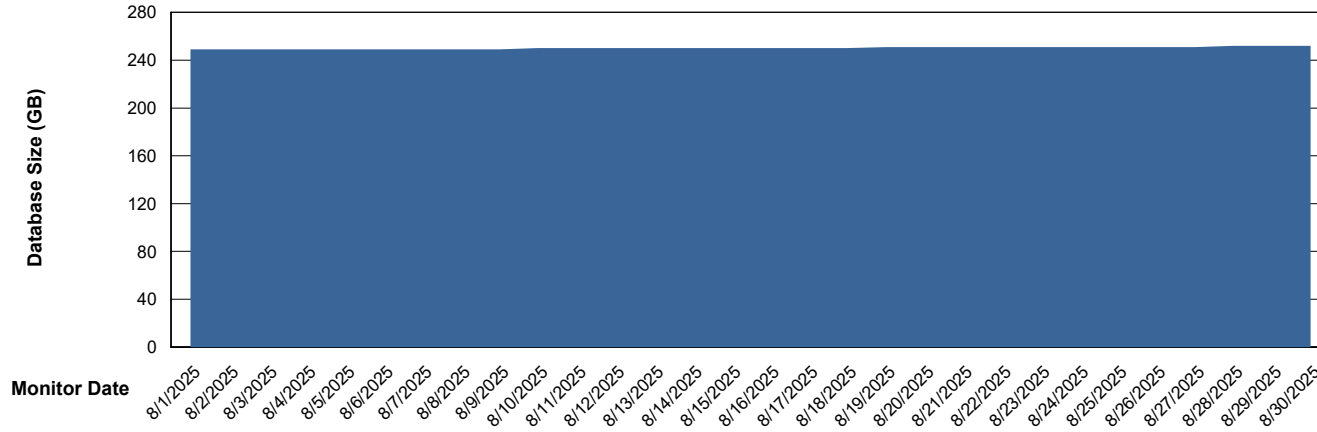

Weekly SLA Customer Report

Customer NOA_Production (24/7)
Database ID 116

Database Performance NOA_PRD_NovoABS03_HSBABS1

DB Processes Max 300

Weekly SLA Customer Report

Customer NOA_Production (24/7)
Database ID 116

DATABASE SIZE NOA_PRD_NHSBI_ABS1

Database growth over last month

DATABASE SIZE NOA_PRD_NovoABS01_ABS1

Database growth over last month

Weekly SLA Customer Report

Customer NOA_Production (24/7)
Database ID 116