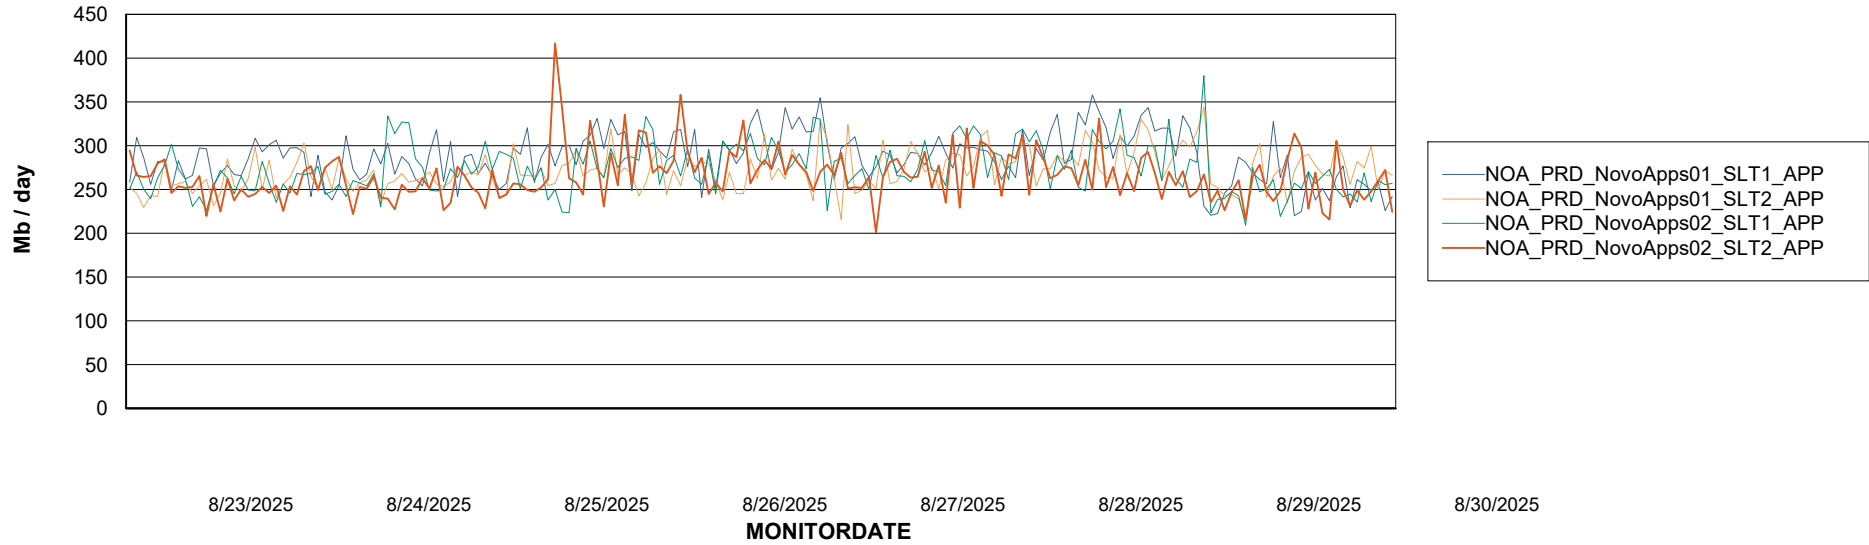

ABSSolute Application Server Services

Avg memory used per ABS Server Service