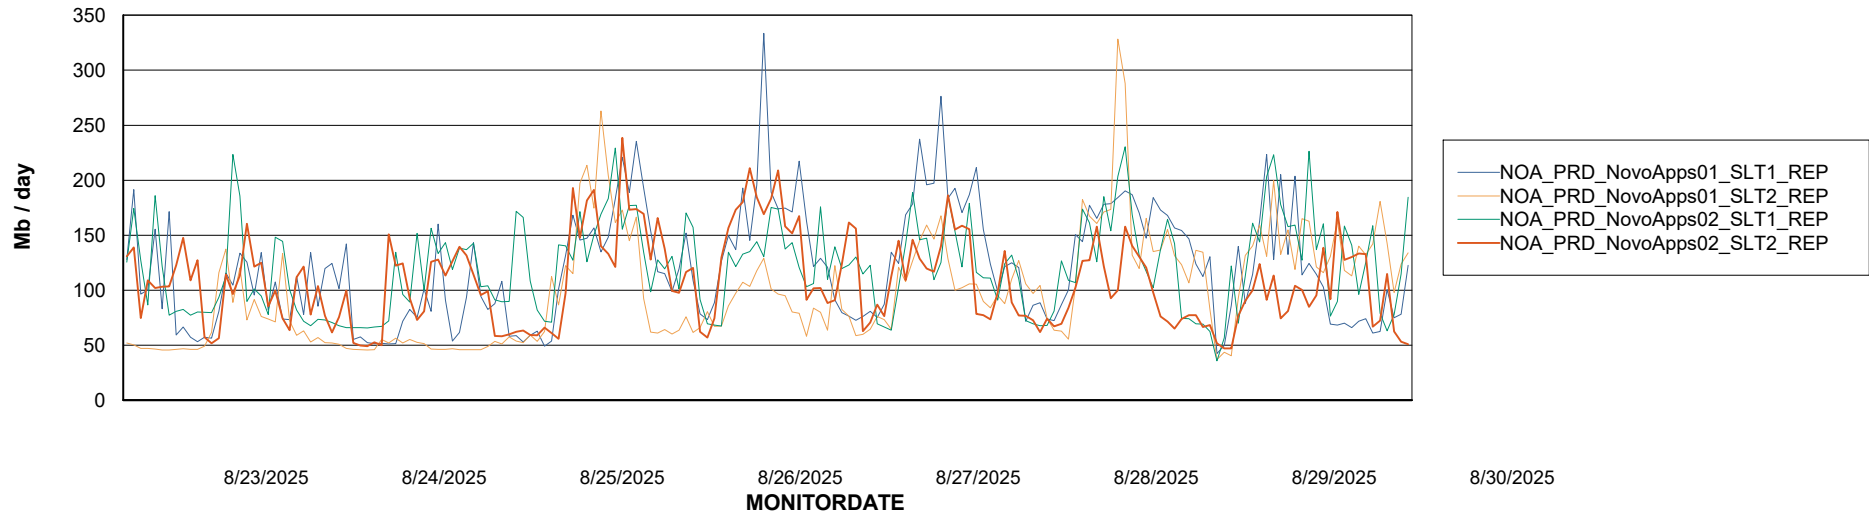

Avg memory used per ABS Server Service

Avg users per day per ABS server

Weekly SLA Customer Report

Customer NOA_Production (24/7)
Database ID 116

ABSSolute Application ReportServer Services

Avg memory used per ReportServer Service