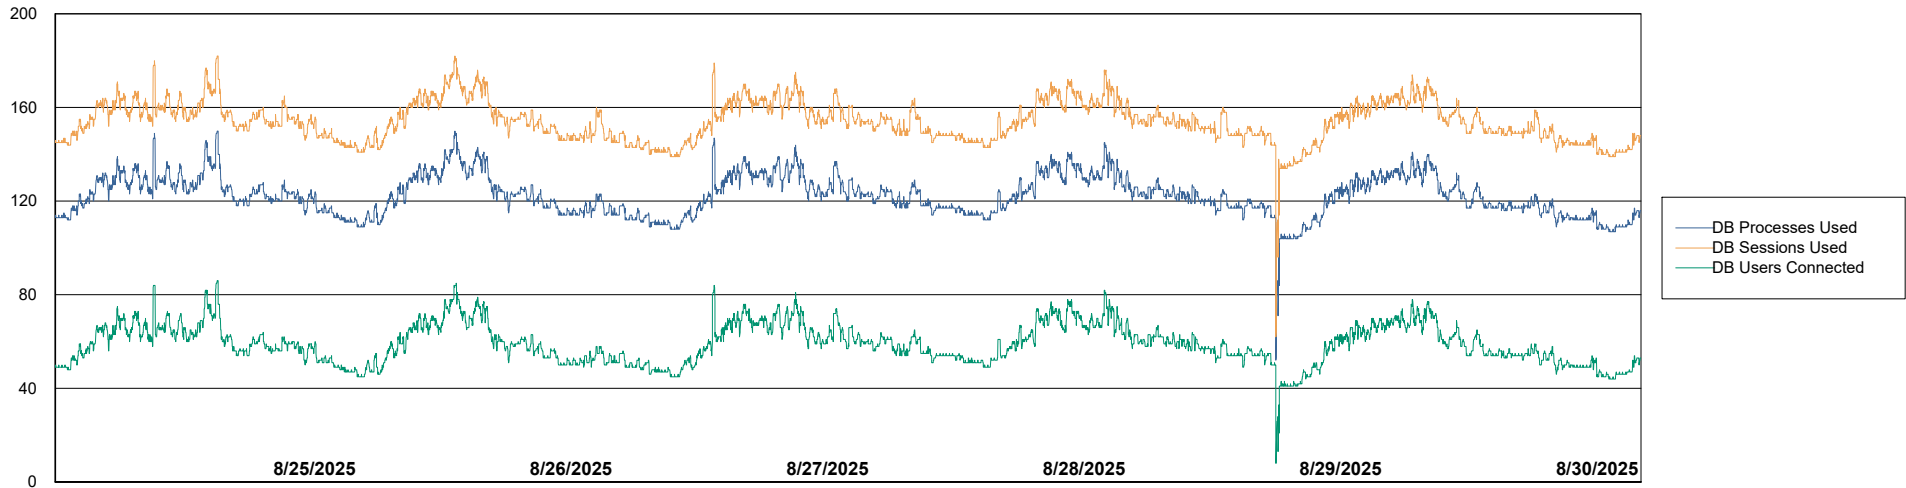

Weekly SLA Customer Report

Customer NOA_Production (24/7)
Database ID 116

Database Performance NOA_PRD_NHSBI_ABS1

Weekly SLA Customer Report

Customer NOA_Production (24/7)
Database ID 116

Database Performance NOA_PRD_NovoABS01_ABS1