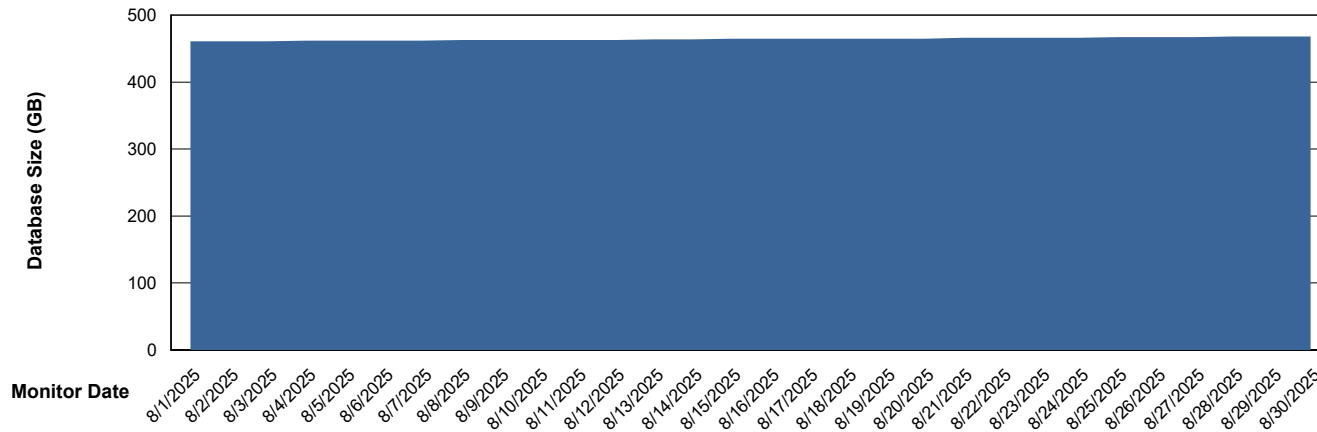

Weekly SLA Customer Report

Customer NOA_Production (24/7)
Database ID 116

Database Performance NOA_PRD_NovoABS03_HSBABS1

DB Processes Max 300

Weekly SLA Customer Report

Customer NOA_Production (24/7)
Database ID 116

DATABASE SIZE NOA_PRD_NHSBI_ABS1

Database growth over last month

DATABASE SIZE NOA_PRD_NovoABS01_ABS1

Database growth over last month

Weekly SLA Customer Report

Customer NOA_Production (24/7)
Database ID 116