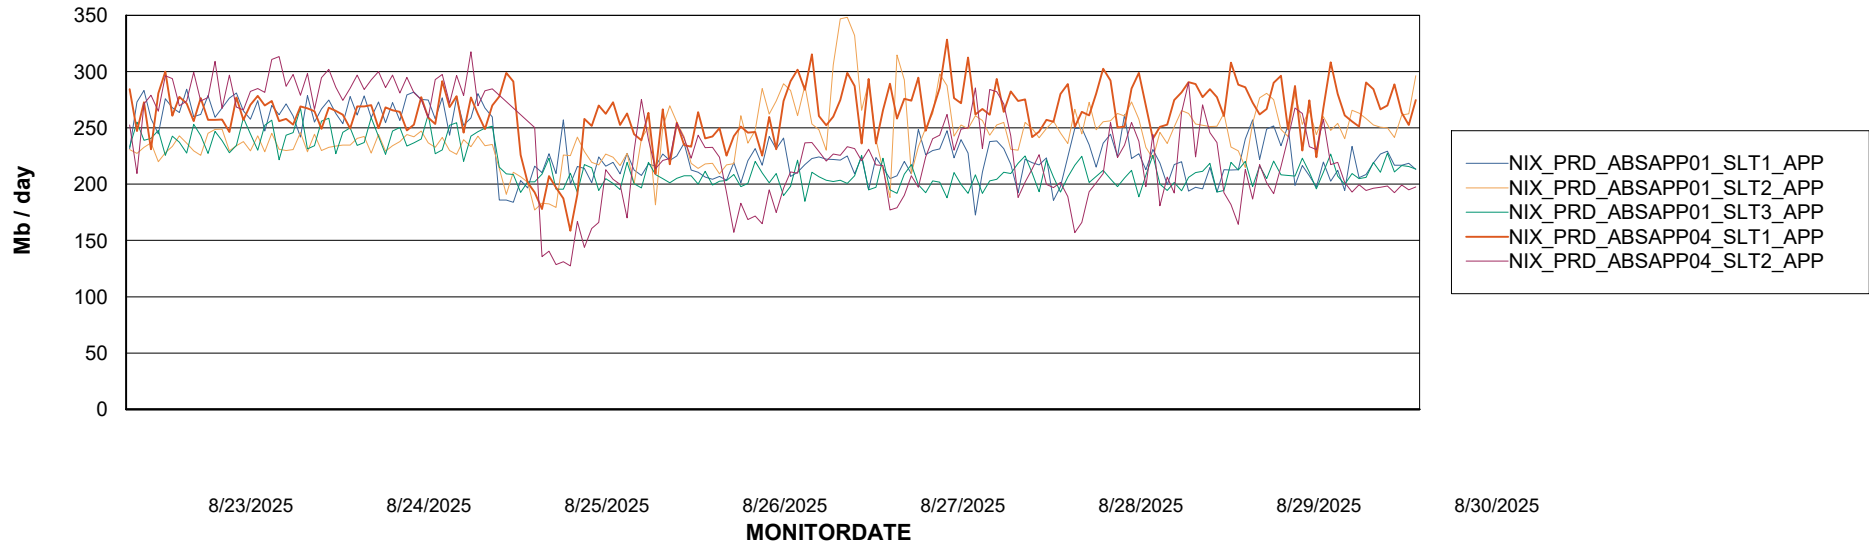

ABSSolute Application Server Services

Avg memory used per ABS Server Service