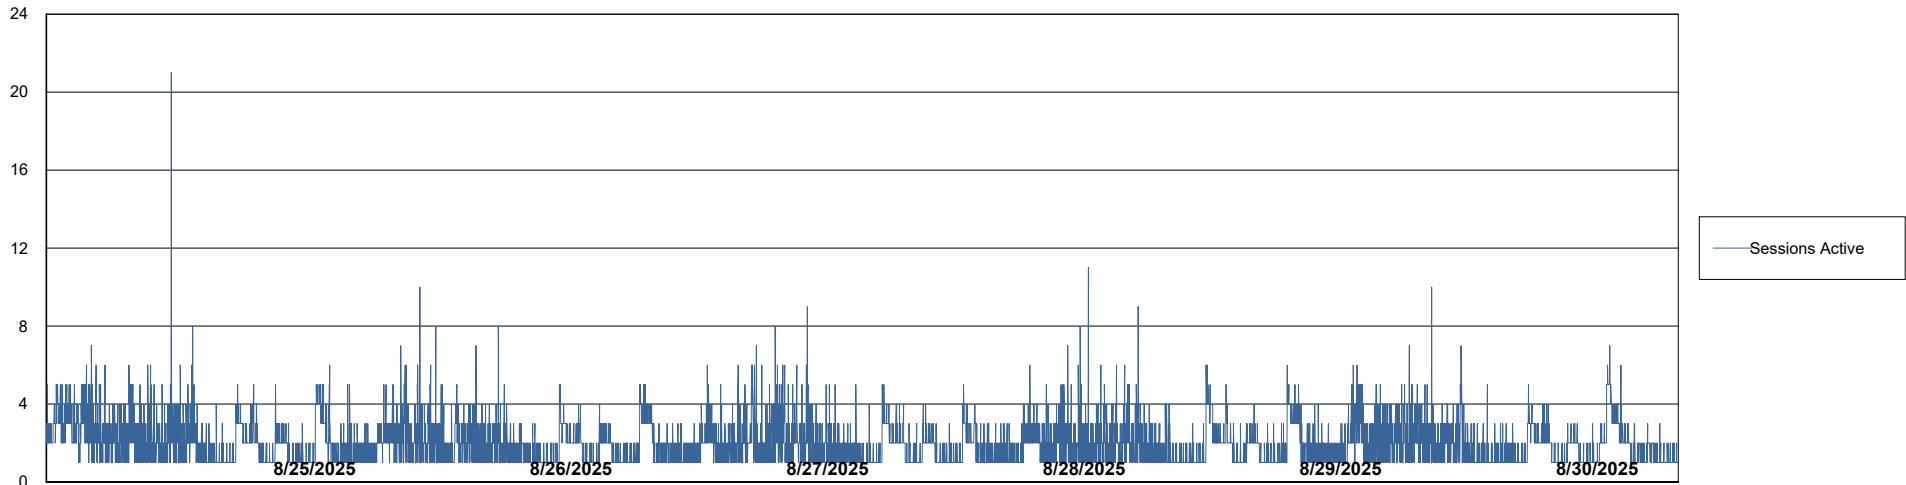

Weekly SLA Customer Report

Customer NIX_Production
Database ID 51

Database Performance NIX_PRD_ABSBI_ABS1

Weekly SLA Customer Report

Customer NIX_Production
Database ID 51

Database Performance NIX_PRD_ABSD01_ABS1