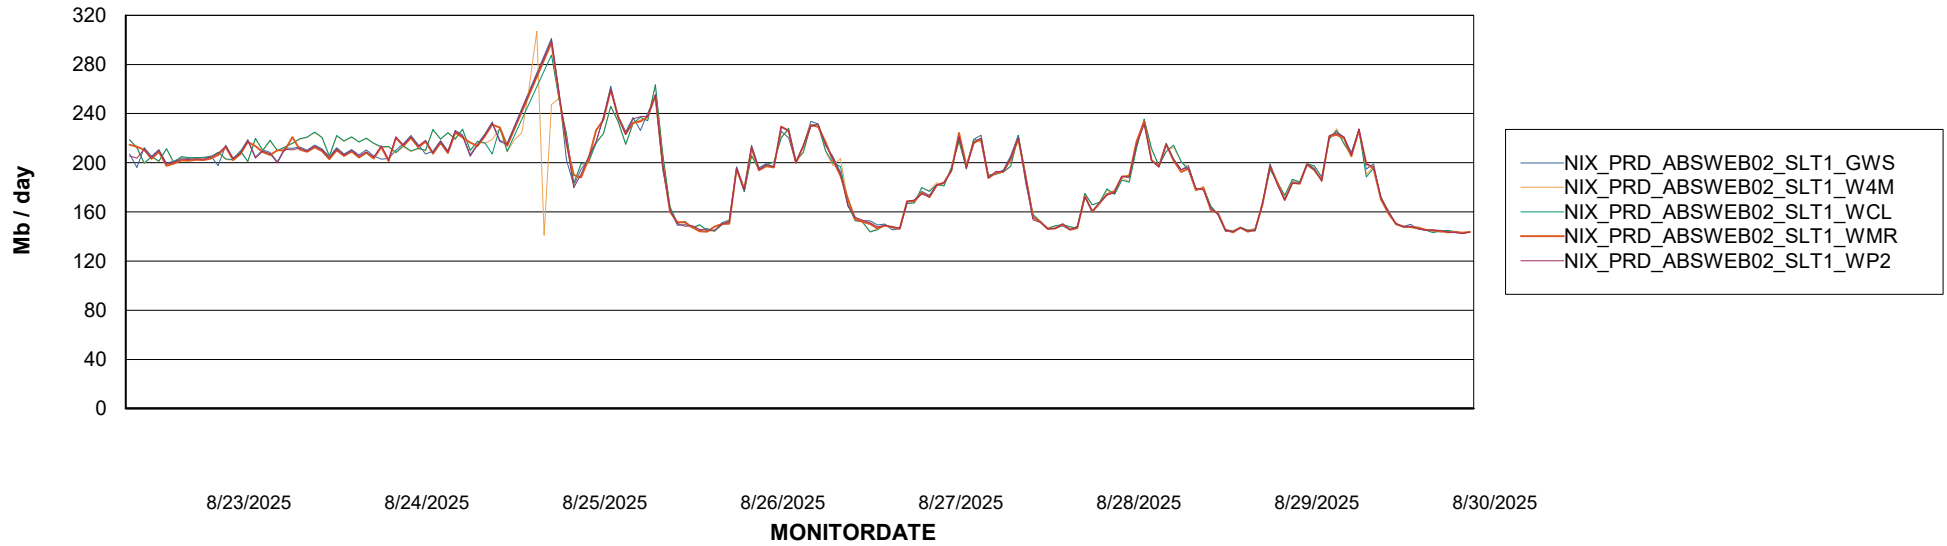

ABSSolute Web Component Services

Avg memory used per ABS Web component