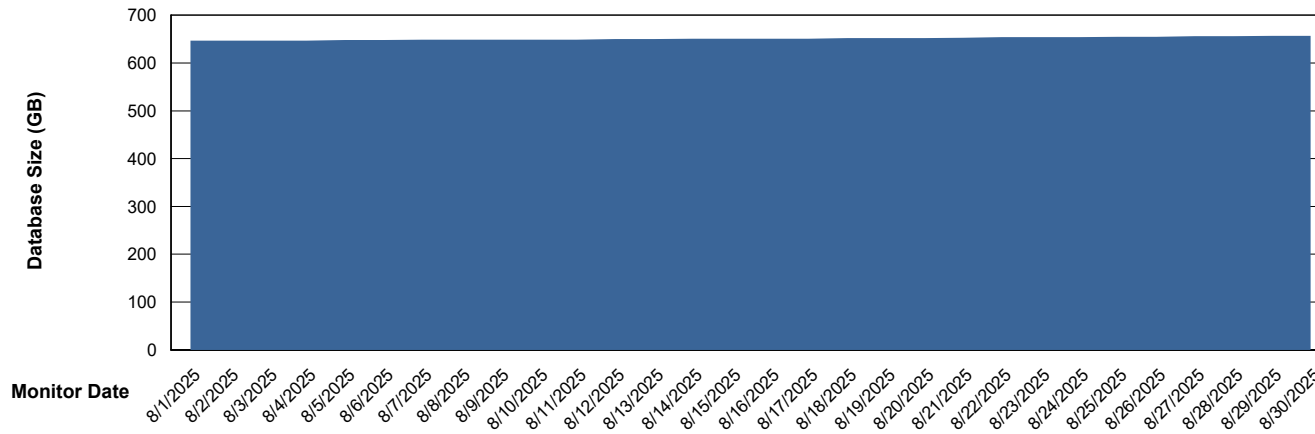

DATABASE SIZE NIX_PRD_ABSDB01_ABS1

Database growth over last month