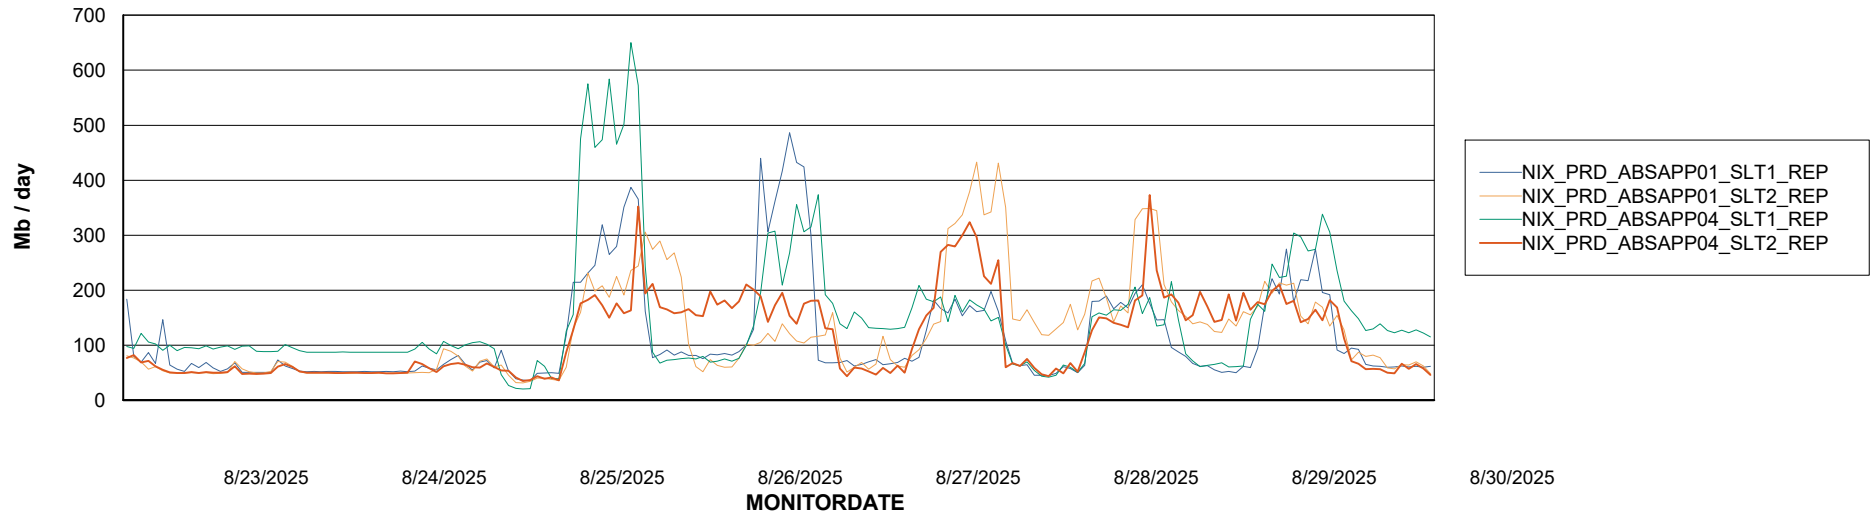

Avg memory used per ABS Server Service

Avg users per day per ABS server

Weekly SLA Customer Report

Customer NIX_Production
Database ID 51

ABSSolute Application ReportServer Services

Avg memory used per ReportServer Service