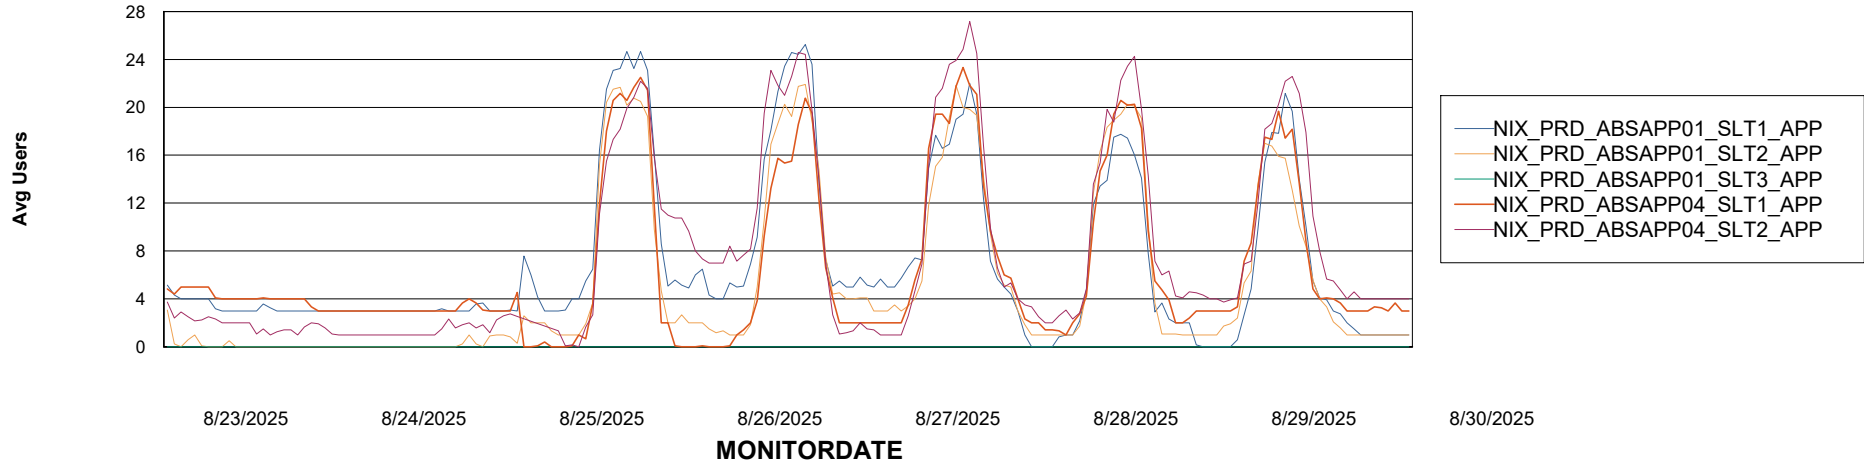

Avg users per day per ABS server