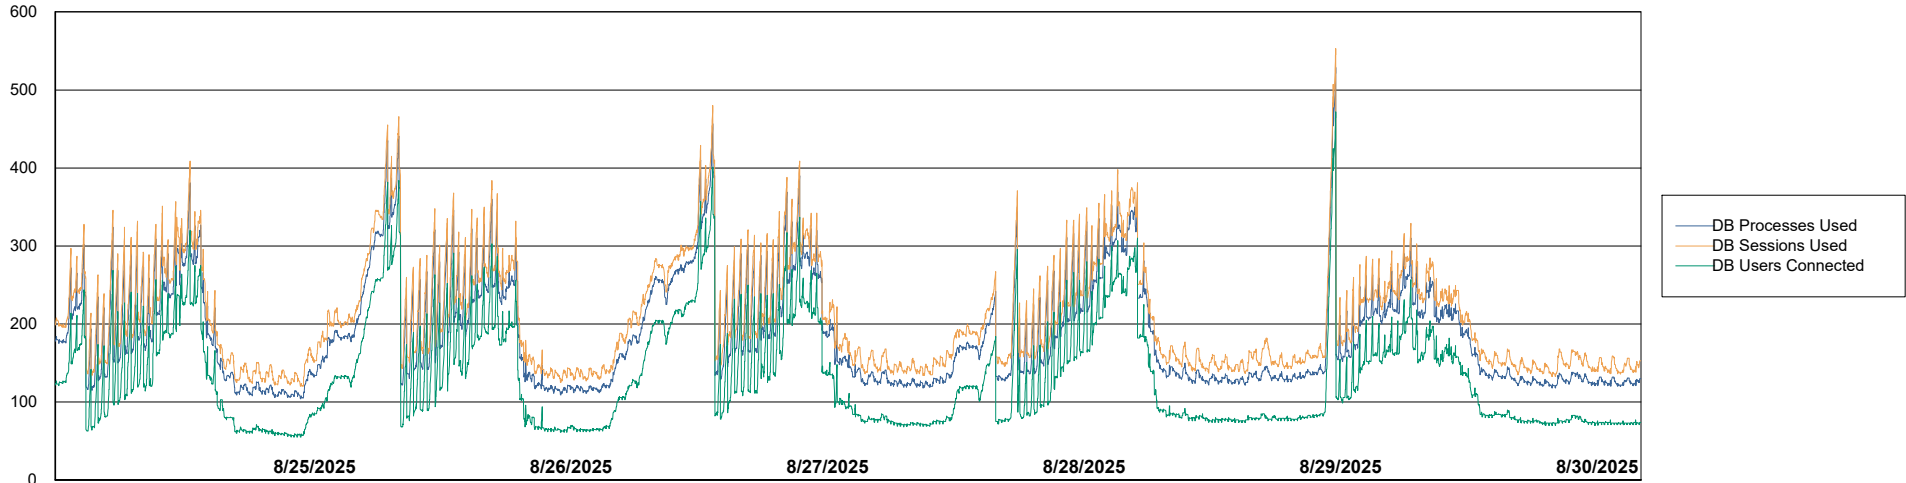

Weekly SLA Customer Report

Customer NIX_Production
Database ID 51

Database Performance NIX_PRD_ABSBI_ABS1

Weekly SLA Customer Report

Customer NIX_Production
Database ID 51

Database Performance NIX_PRD_ABSD01_ABS1