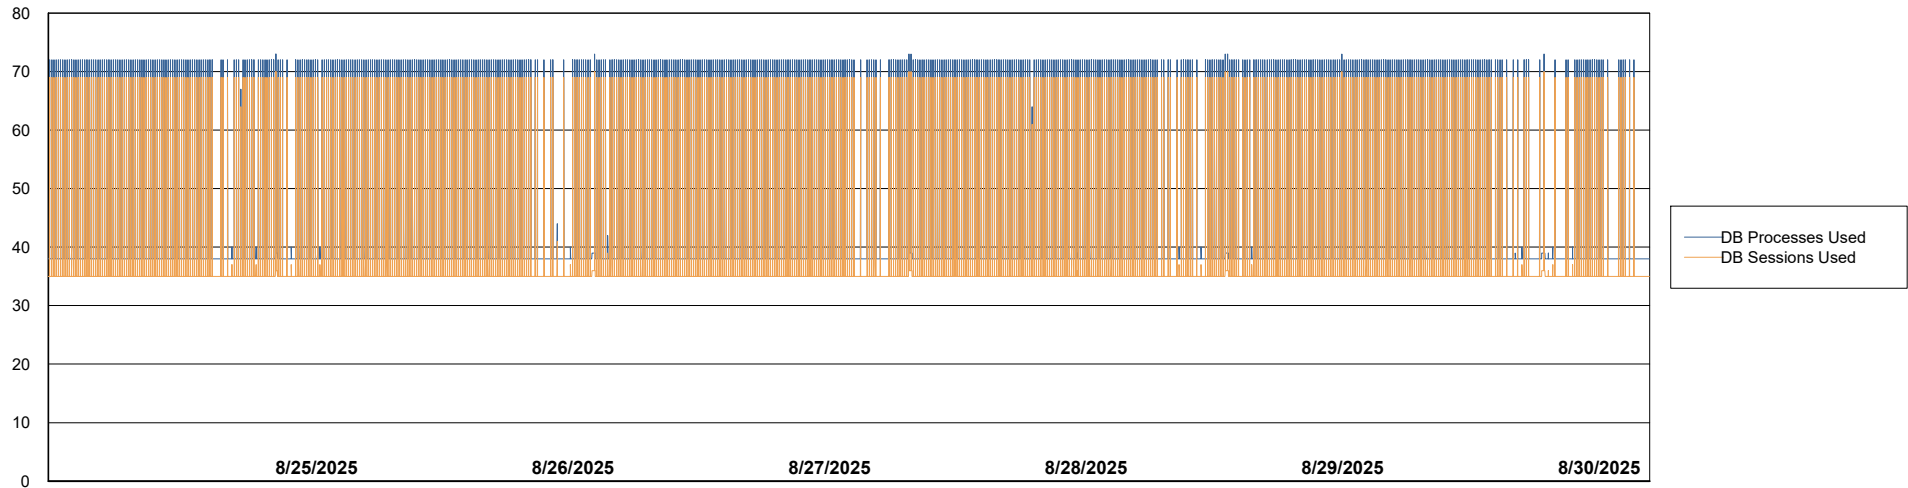

Database Performance NIX_PRD_ABSD02_HSBABS1

DB Processes Max 300