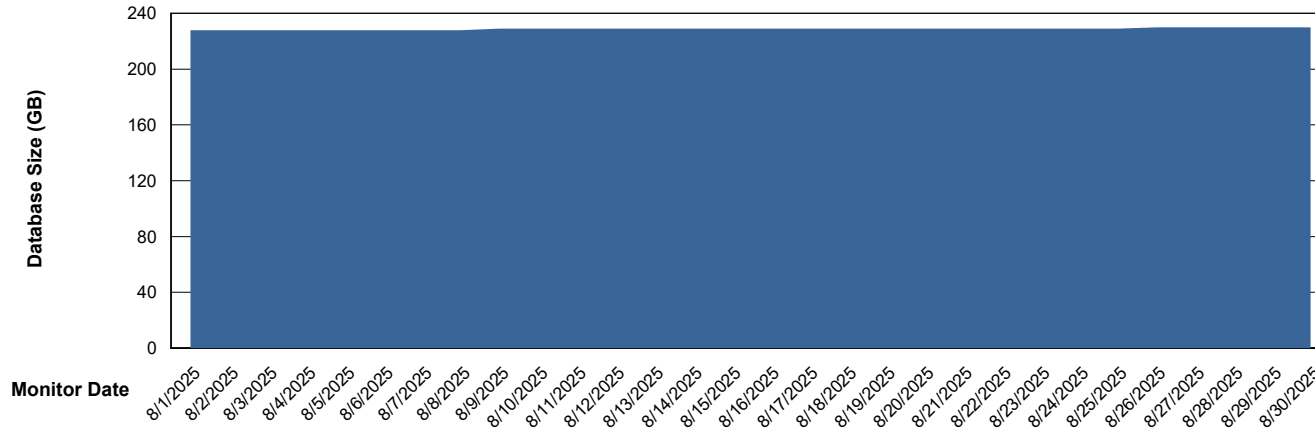

DATABASE SIZE NIX_PRD_ABSBI_ABS1

Database growth over last month