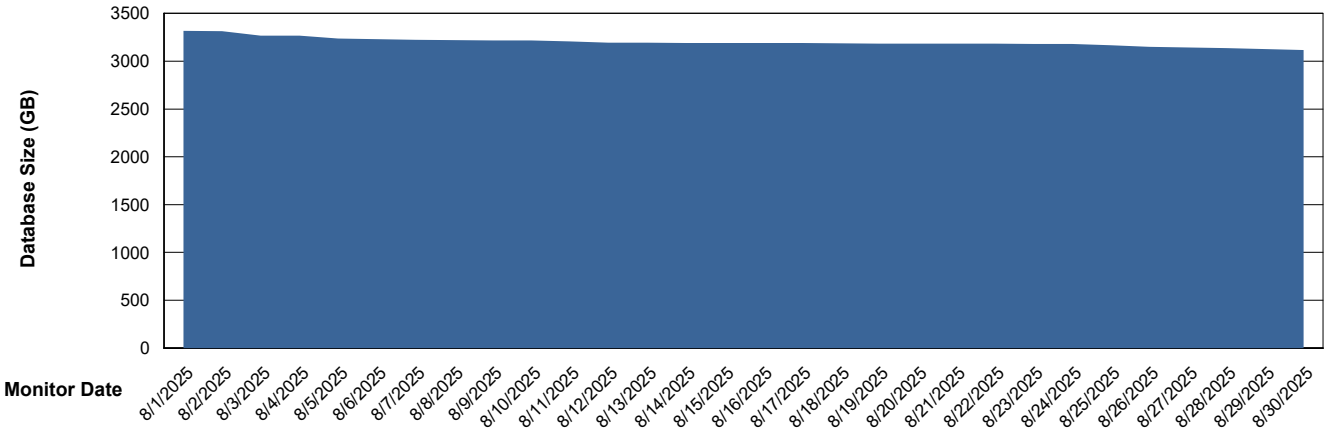

DATABASE SIZE LTS_TST_CLSABSDB01T_ABST

Database growth over last month