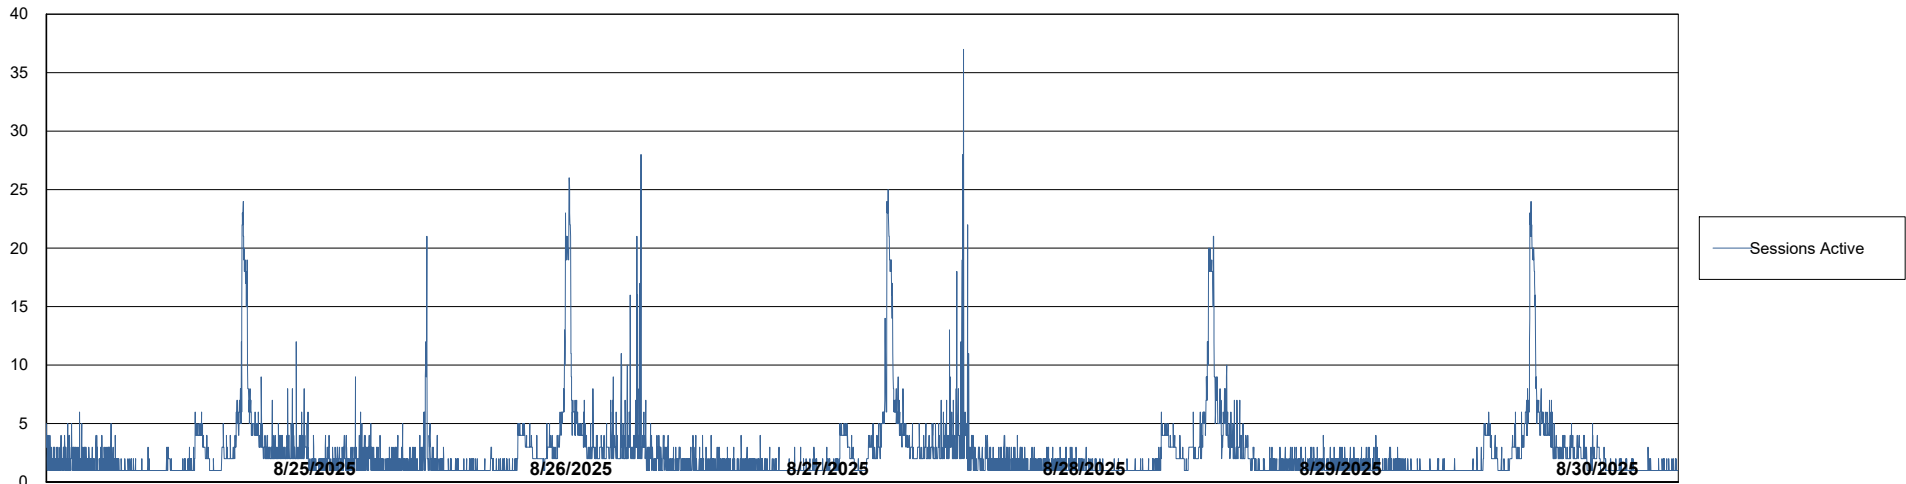

Weekly SLA Customer Report

Customer LTS(CleanLease)_Production
Database ID 126

Database Performance LTS_PRD_CLSABSBI01_ABS1

Weekly SLA Customer Report

Customer LTS(CleanLease)_Production
Database ID 126

Database Performance LTS_PRD_CLSABSD01_ABS1