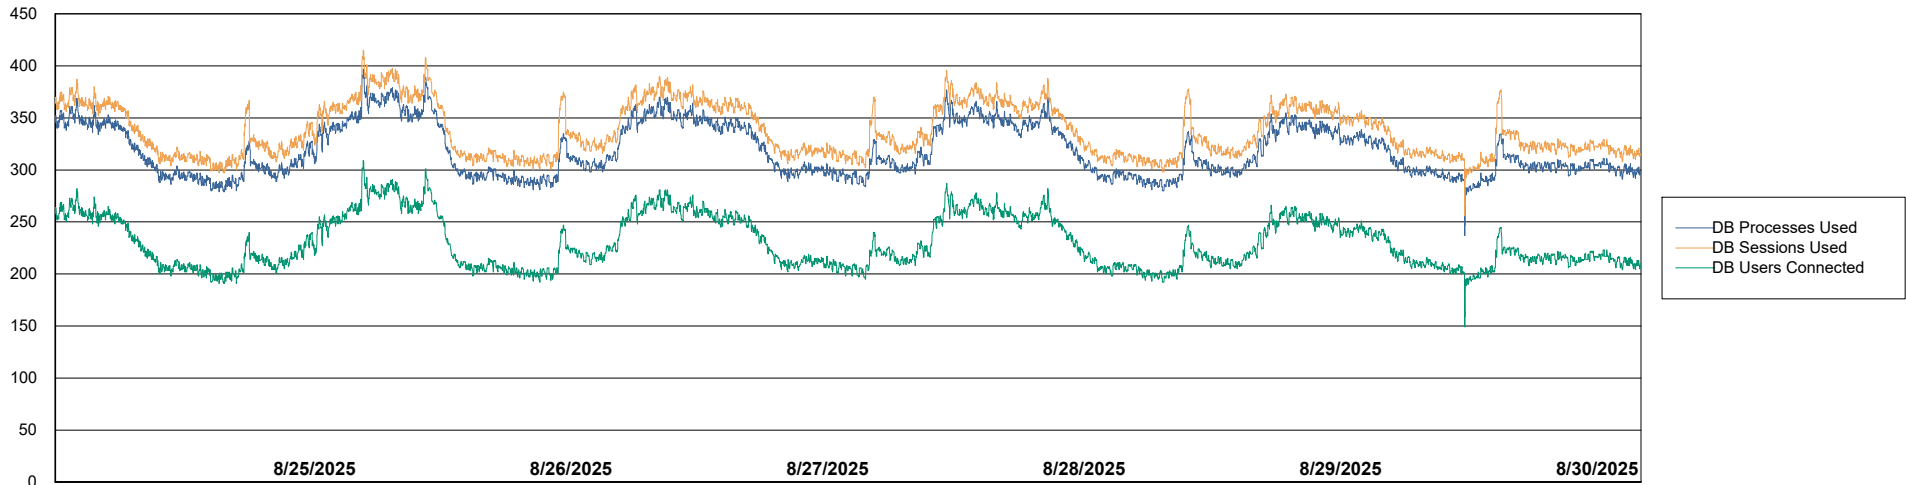

Weekly SLA Customer Report

Customer LTS(CleanLease)_Production
Database ID 126

Database Performance LTS_PRD_CLSABSBI01_ABS1

Weekly SLA Customer Report

Customer LTS(CleanLease)_Production
Database ID 126

Database Performance LTS_PRD_CLSABSD01_ABS1