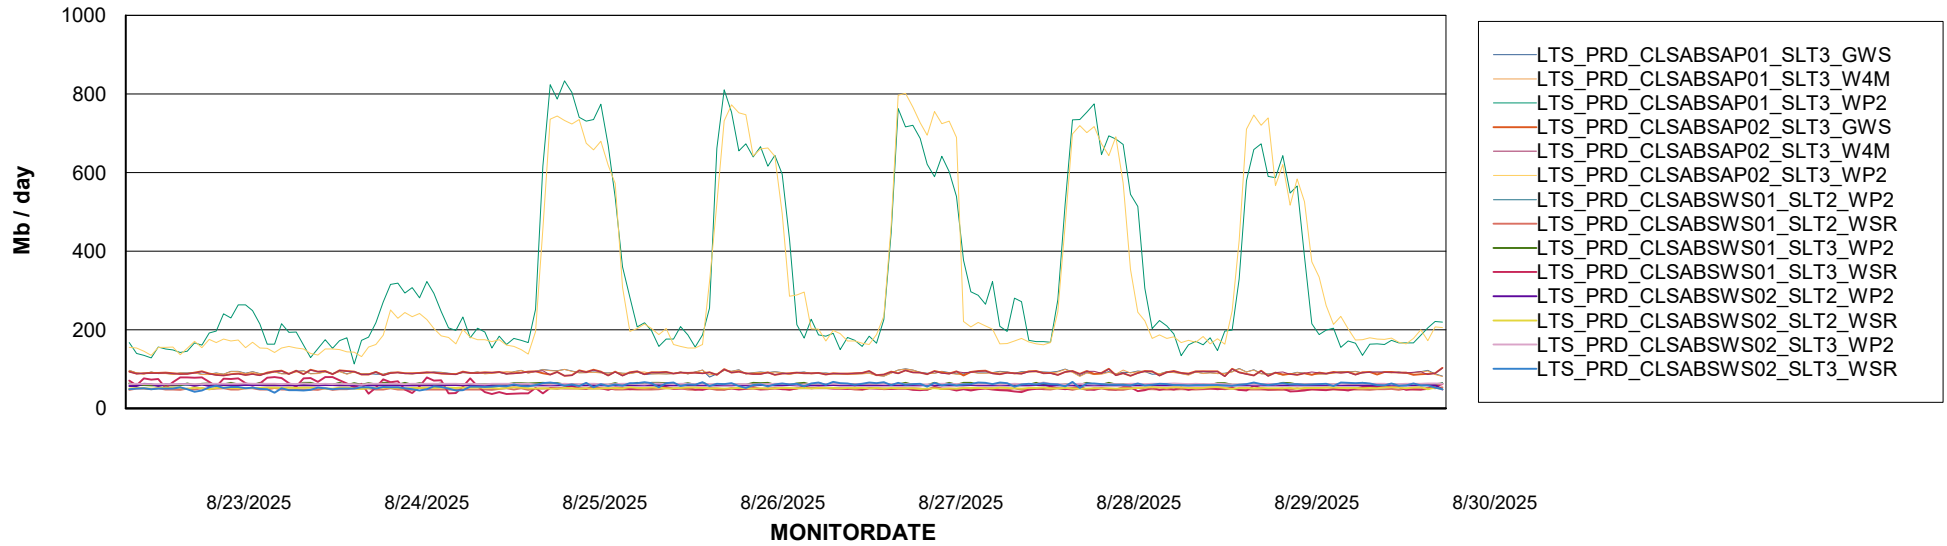

ABSSolute Web Component Services

Avg memory used per ABS Web component