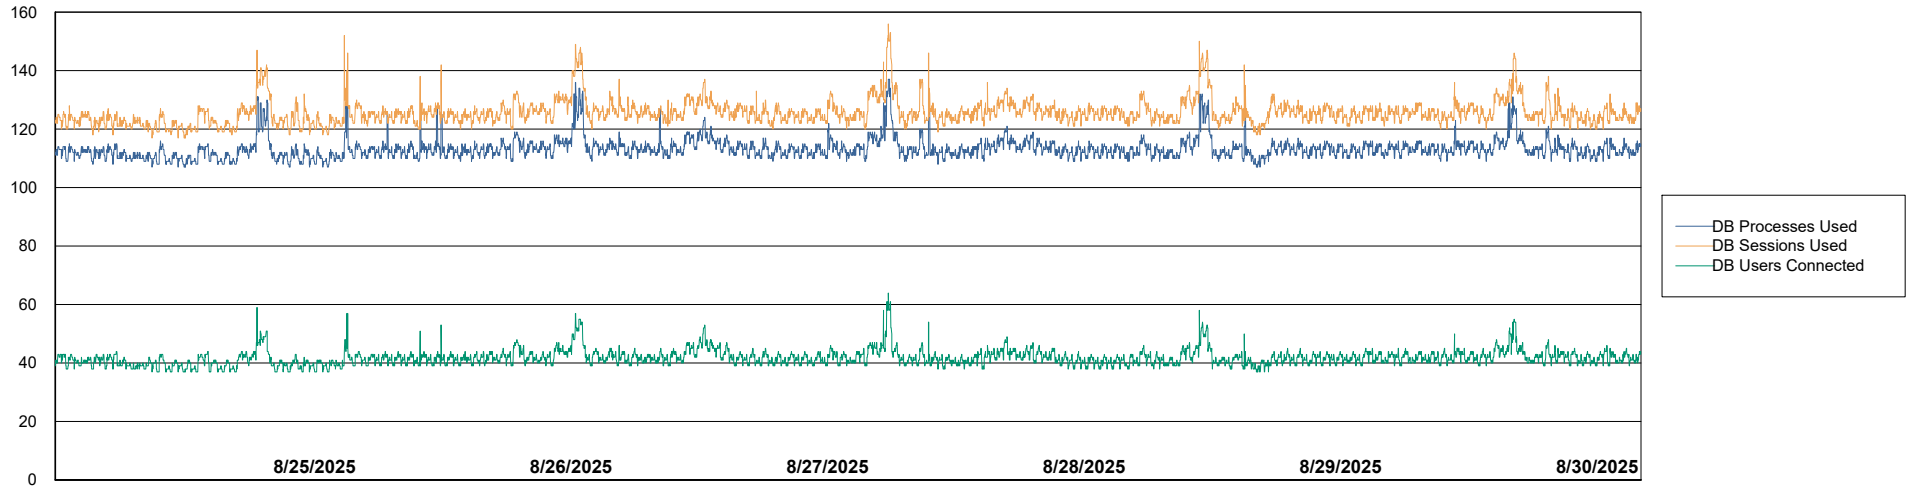

Database Performance LTS_PRD_CLSABSBI01_ABS1