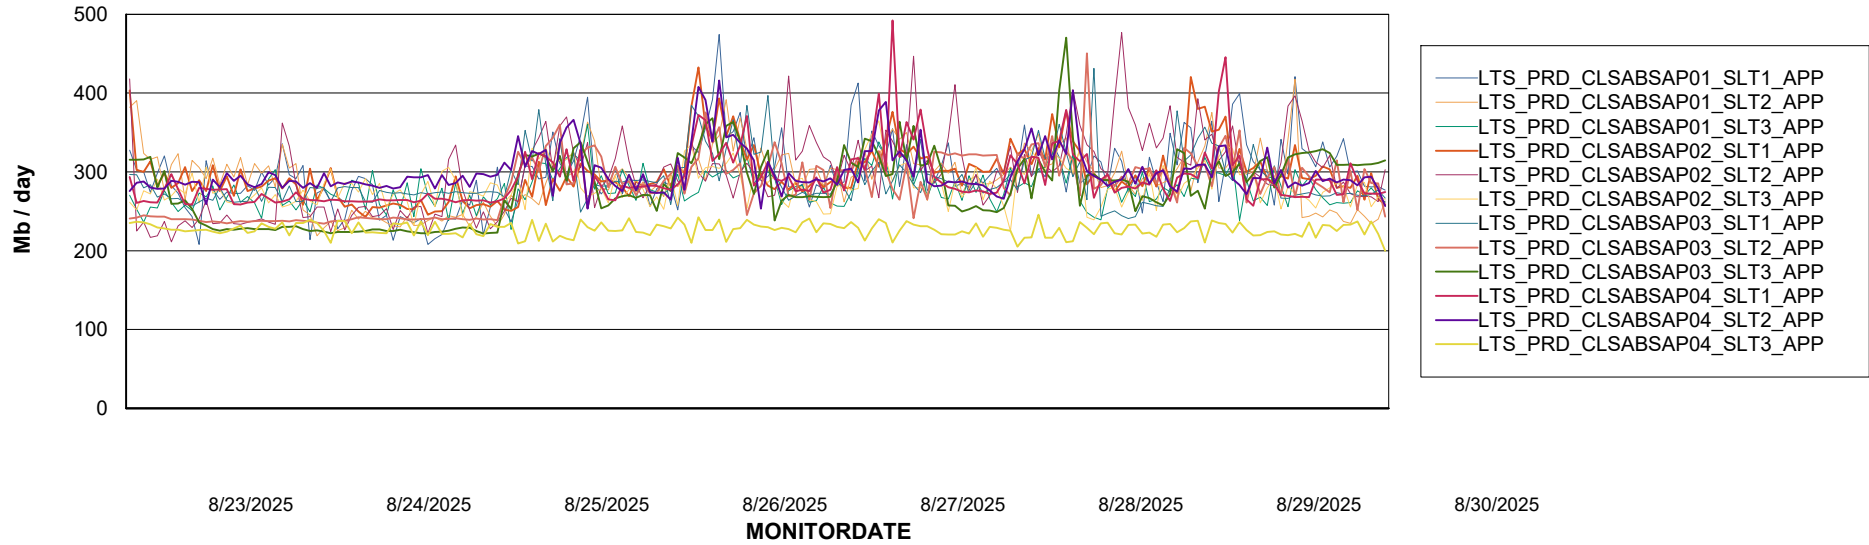

ABSSolute Application Server Services

Avg memory used per ABS Server Service