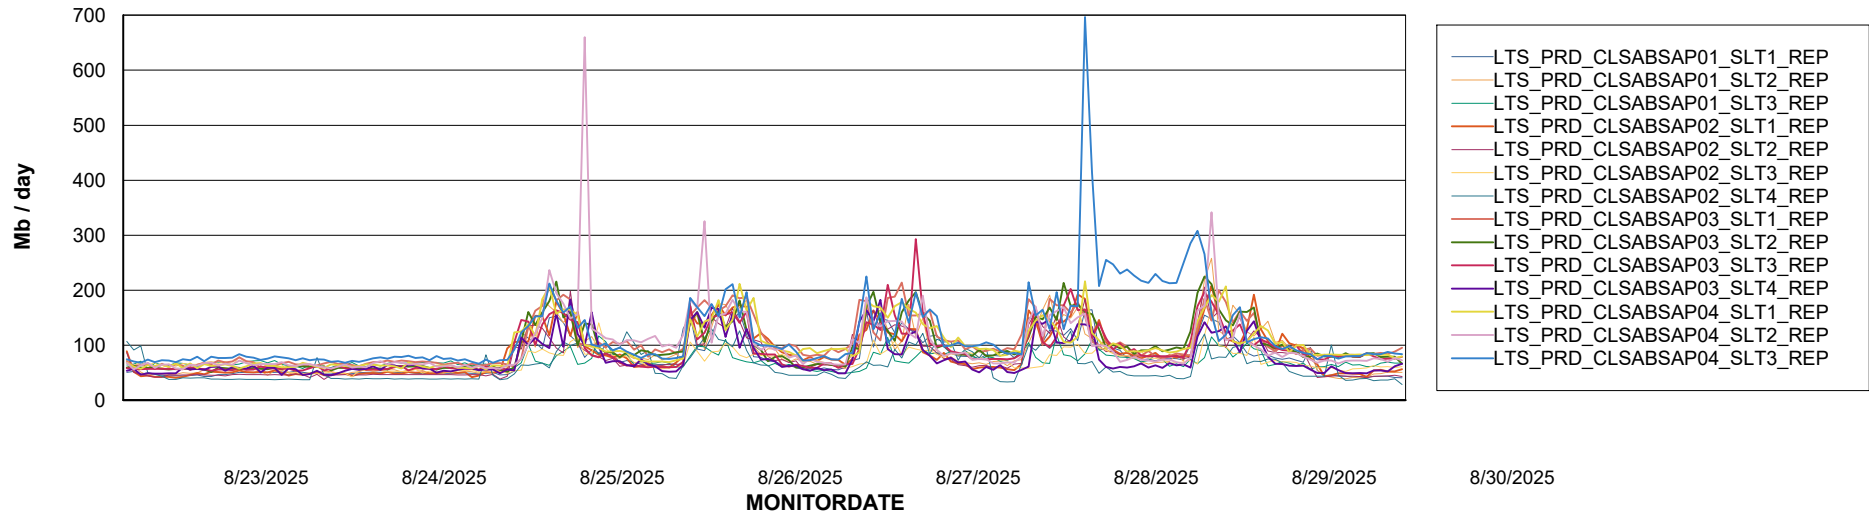

ABSSolute Application ReportServer Services

Avg memory used per ReportServer Service