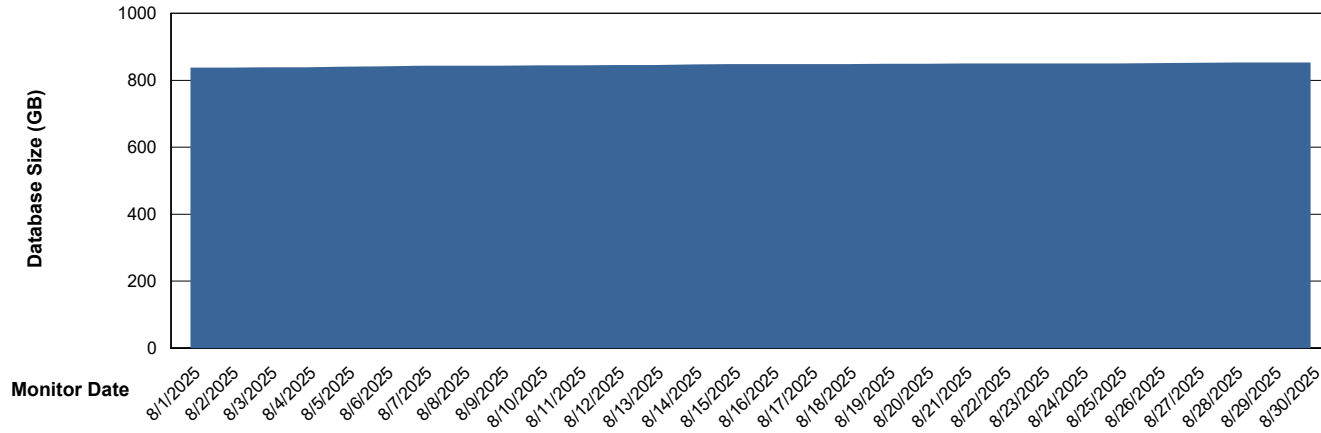

DATABASE SIZE LTS_PRD_CLSABSBI01_ABS1

Database growth over last month