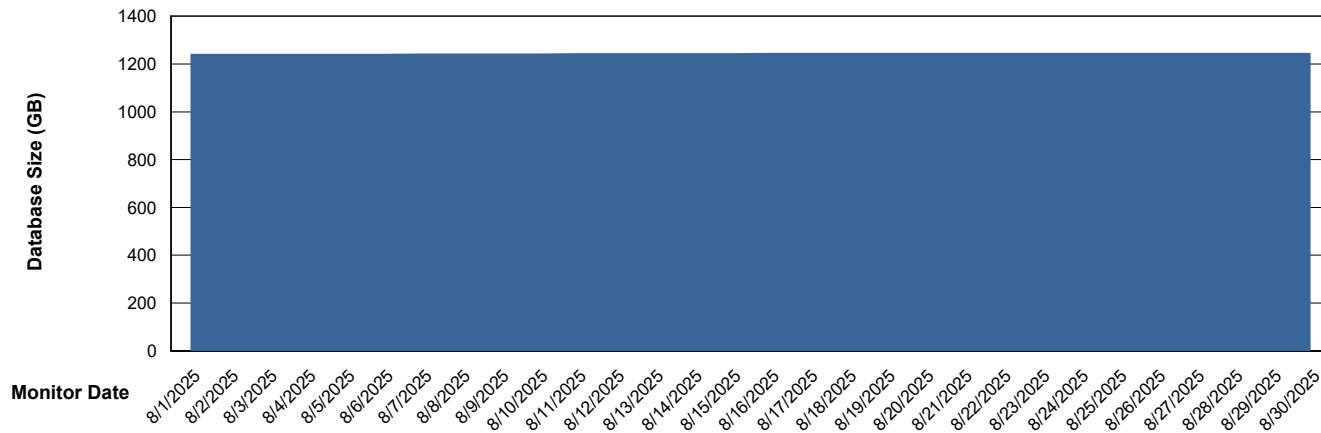

Customer LTS(CleanLease)_Production
Database ID 126

DATABASE SIZE LTS_PRD_CLSABSBI01_ABS1

Database growth over last month

DATABASE SIZE LTS_PRD_CLSABSDB01_ABS1

Database growth over last month

Weekly SLA Customer Report