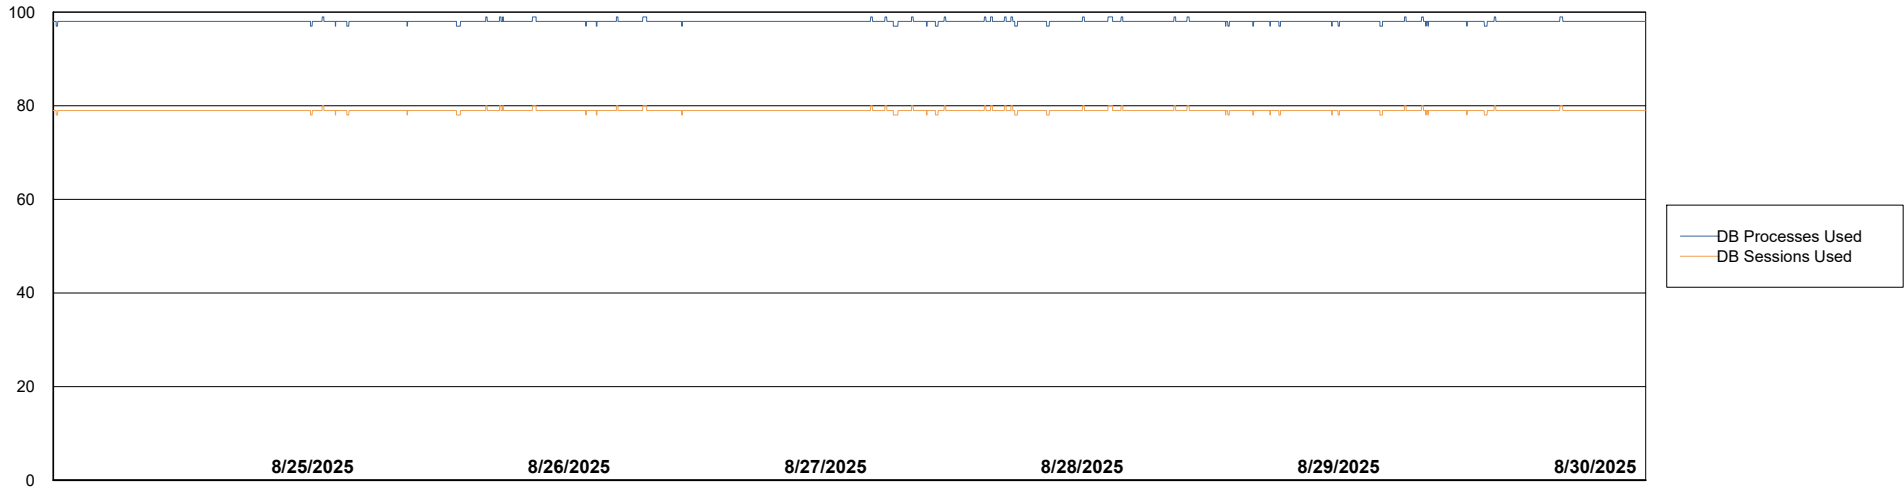

Database Performance LTS_PRD_CLSABSDB02_HSBABS1

DB Processes Max 4
DB Processes Max 0
DB Processes Max 1,000