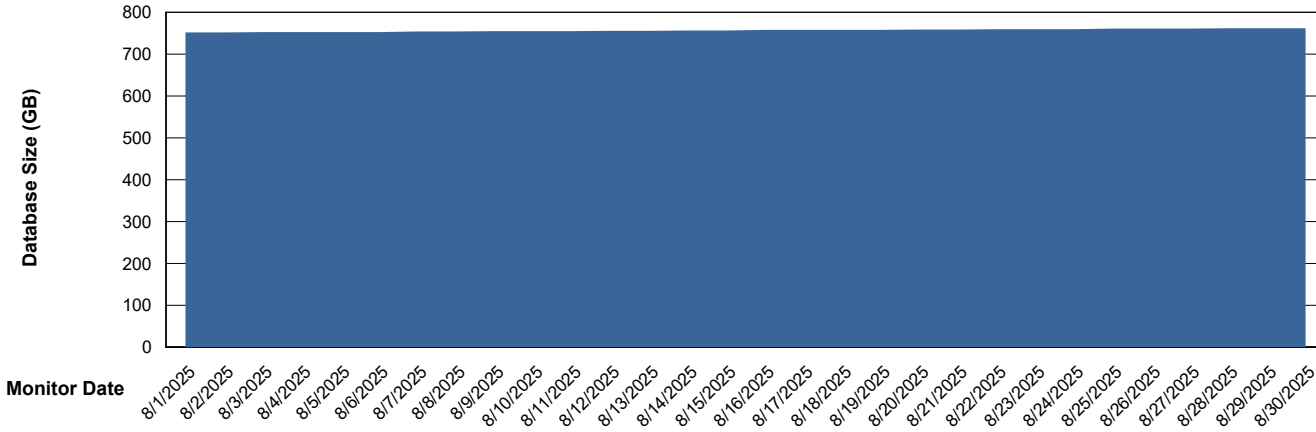

Database growth over last month

Database Tablespace LST-DBS7-AMS_DB_ABS1

Date	Tablespace Name	Filesize (Gb)	Usedsize (Gb)	Percentage free
8/30/2025	ABSDATA	753	632	16
	INDX	140	113	19
8/29/2025	ABSDATA	753	632	16
	INDX	140	113	19
8/28/2025	ABSDATA	752	632	16
	INDX	140	113	19
8/27/2025	ABSDATA	752	632	16
	INDX	140	113	19
8/26/2025	ABSDATA	752	631	16
	INDX	140	113	19
8/25/2025	ABSDATA	752	631	16
	INDX	140	113	19
8/24/2025	ABSDATA	752	631	16
	INDX	140	112	20