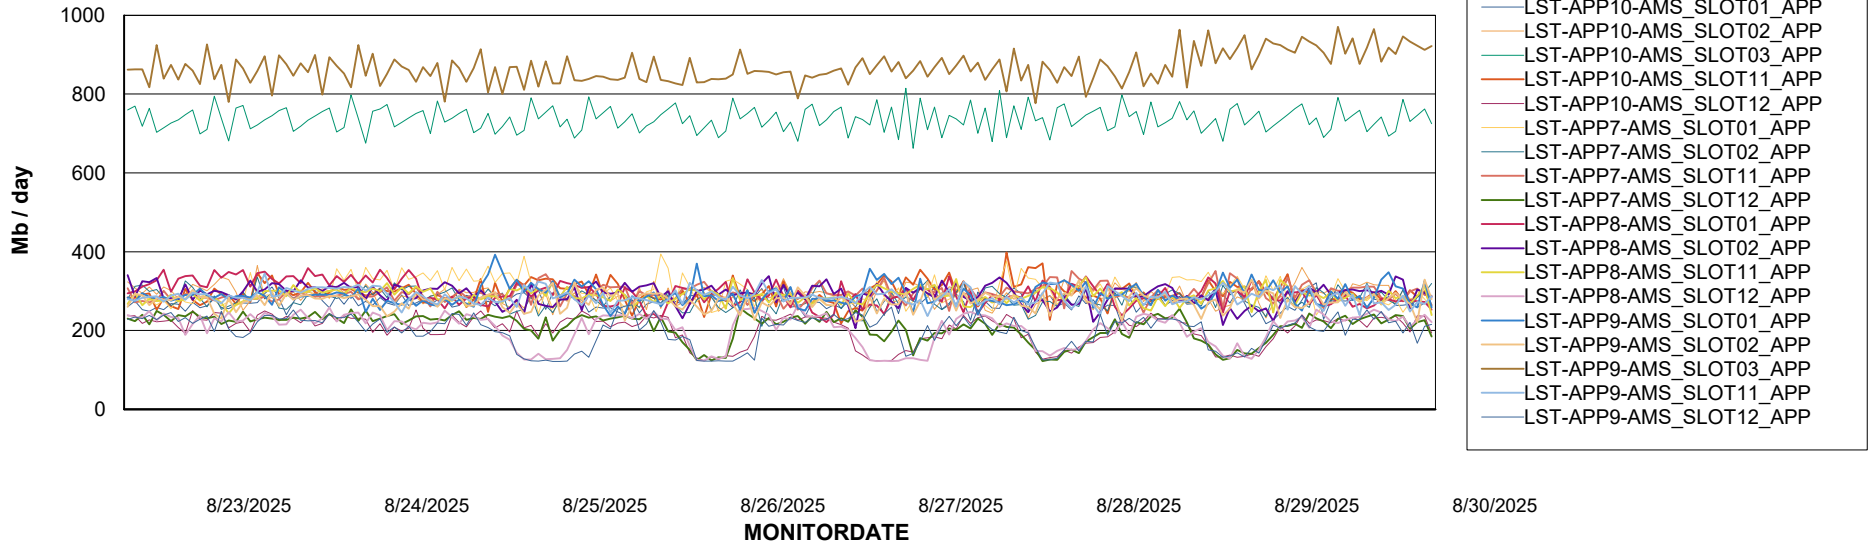

ABSSolute Application Server Services

Avg memory used per ABS Server Service