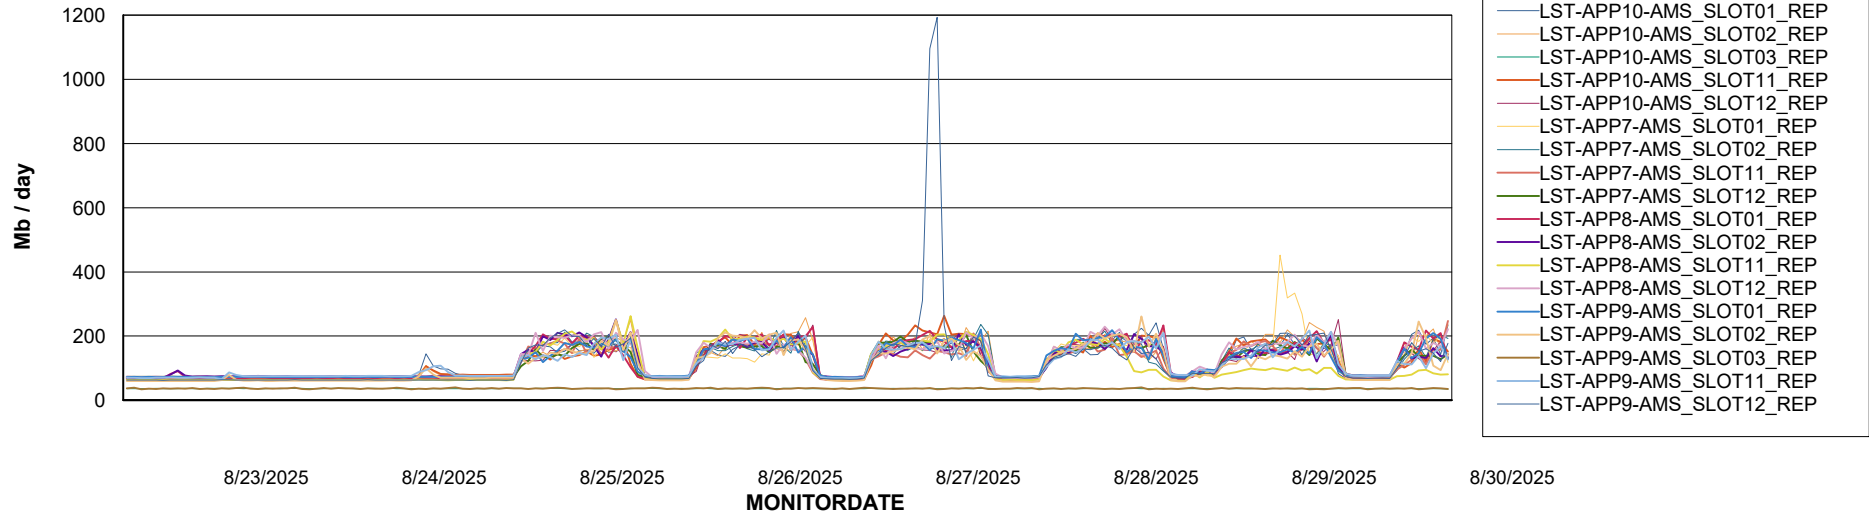

ABSSolute Application ReportServer Services

Avg memory used per ReportServer Service