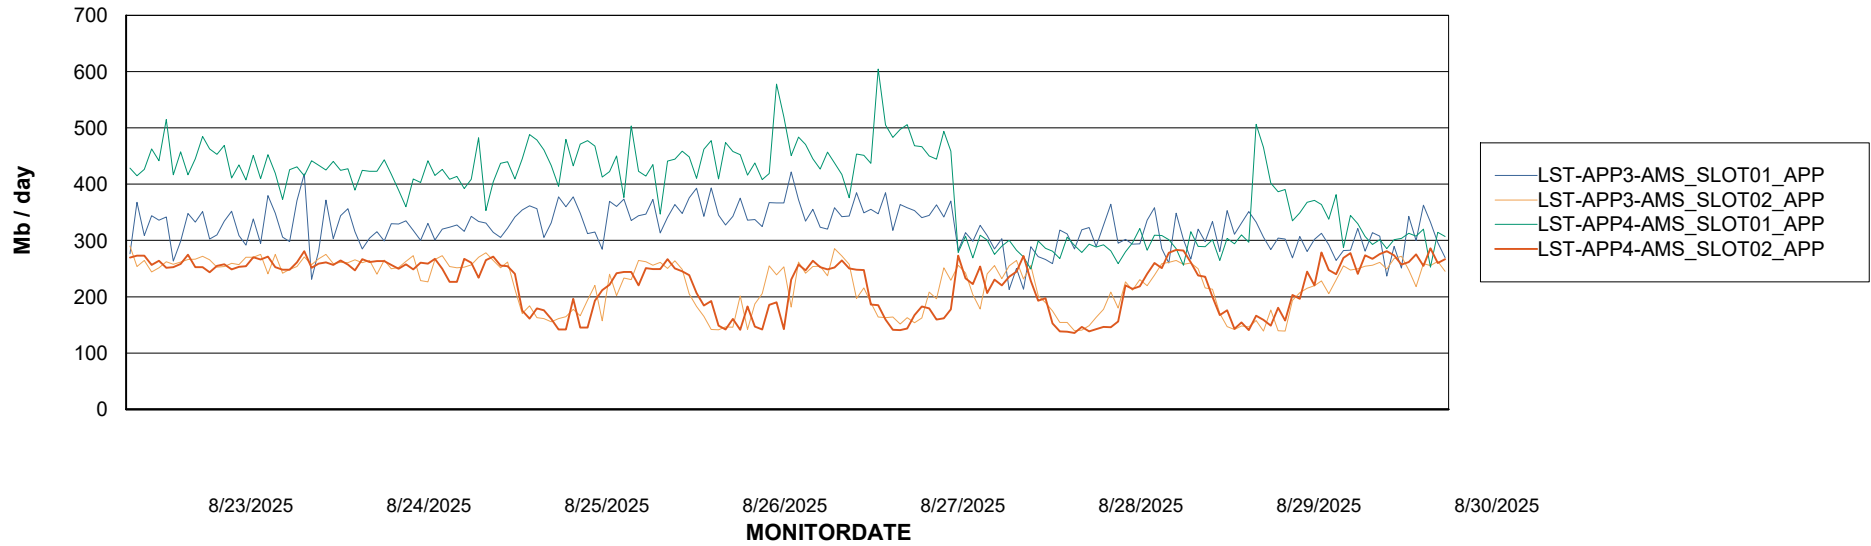

ABSSolute Application Server Services

Avg memory used per ABS Server Service