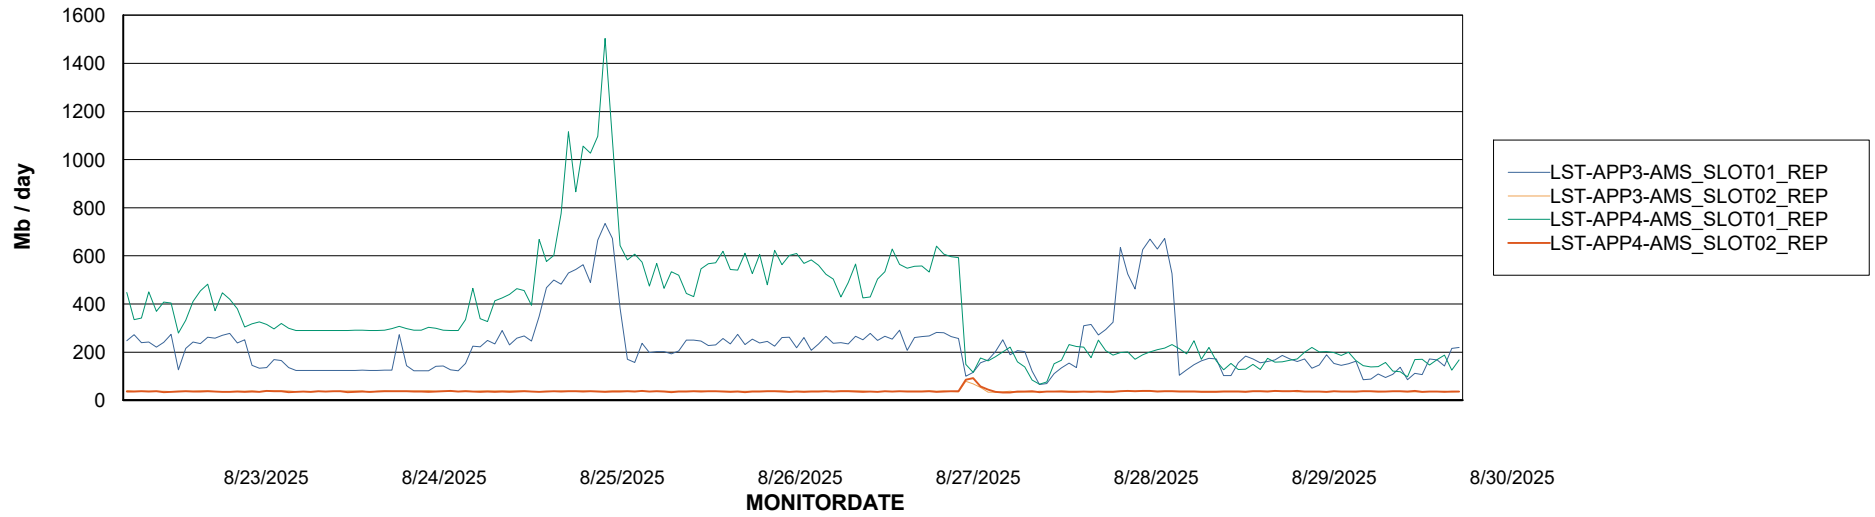

ABSSolute Application ReportServer Services

Avg memory used per ReportServer Service