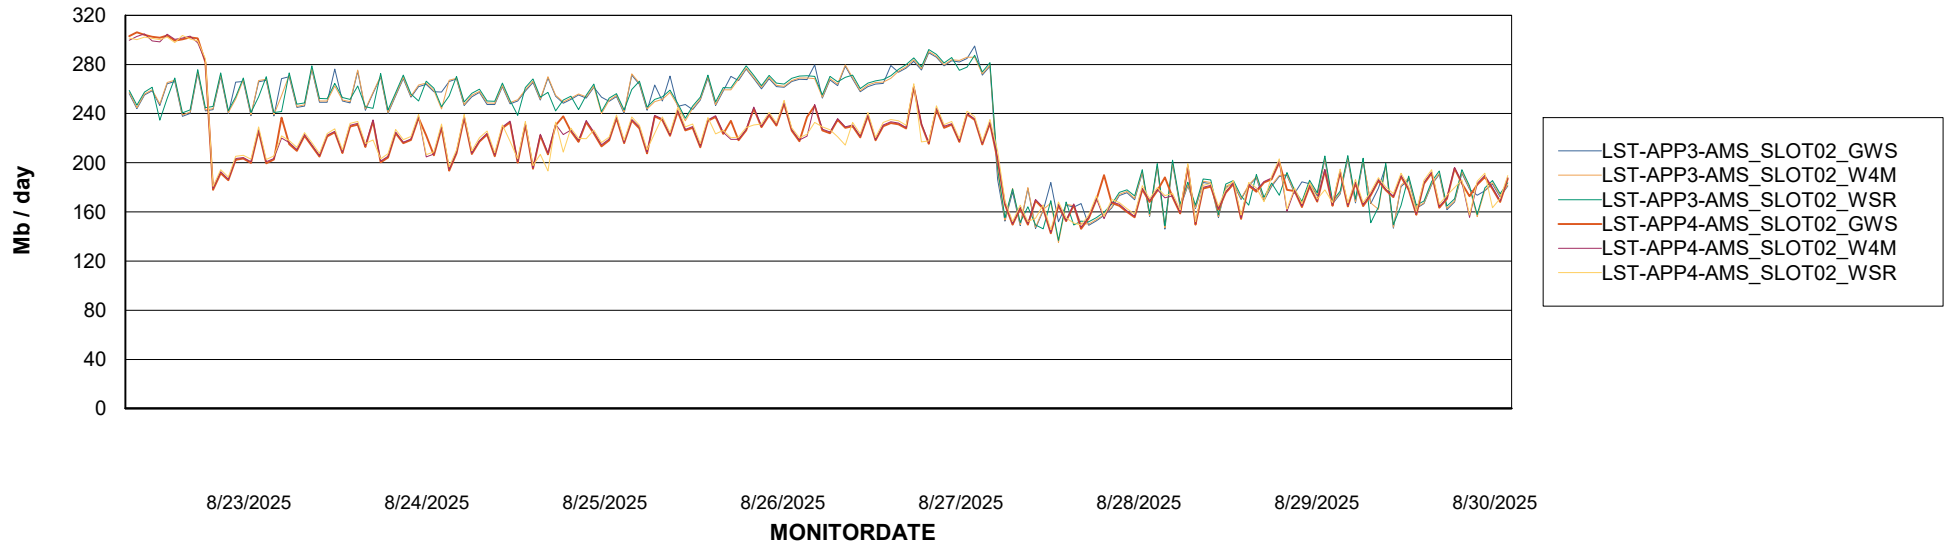

ABSSolute Web Component Services

Avg memory used per ABS Web component