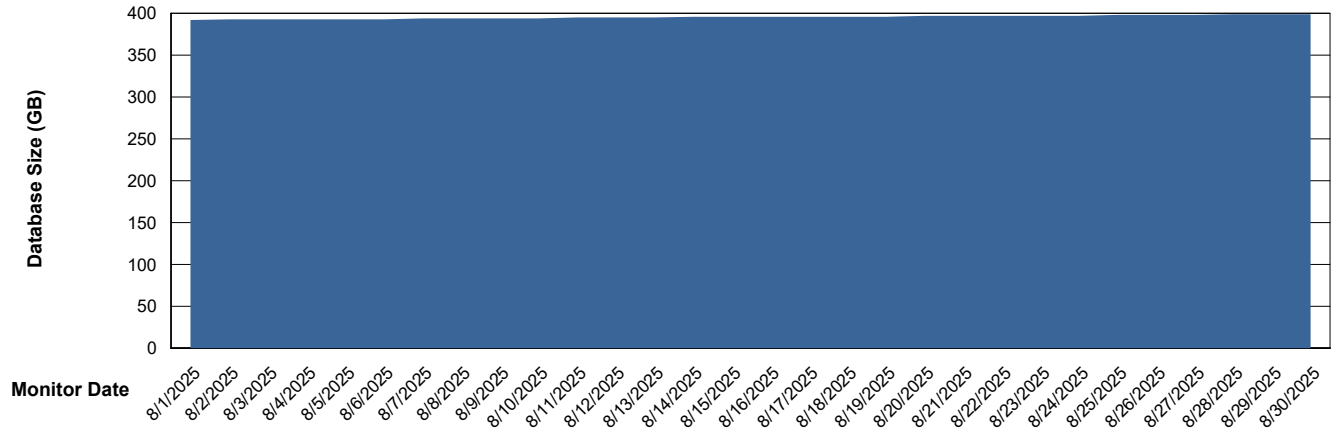

Database growth over last month

Database Tablespace LST-DBS3-AMS_DB_ABSME

Date	Tablespace Name	Filesize (Gb)	Usedsize (Gb)	Percentage free
8/30/2025	ABSDATA	442	367	17
	INDX	60	25	58
8/29/2025	ABSDATA	442	367	17
	INDX	60	25	58
8/28/2025	ABSDATA	442	367	17
	INDX	60	25	58
8/27/2025	ABSDATA	442	367	17
	INDX	60	25	58
8/26/2025	ABSDATA	442	367	17
	INDX	60	25	58
8/25/2025	ABSDATA	442	366	17
	INDX	60	25	58
8/24/2025	ABSDATA	442	366	17
	INDX	60	25	58