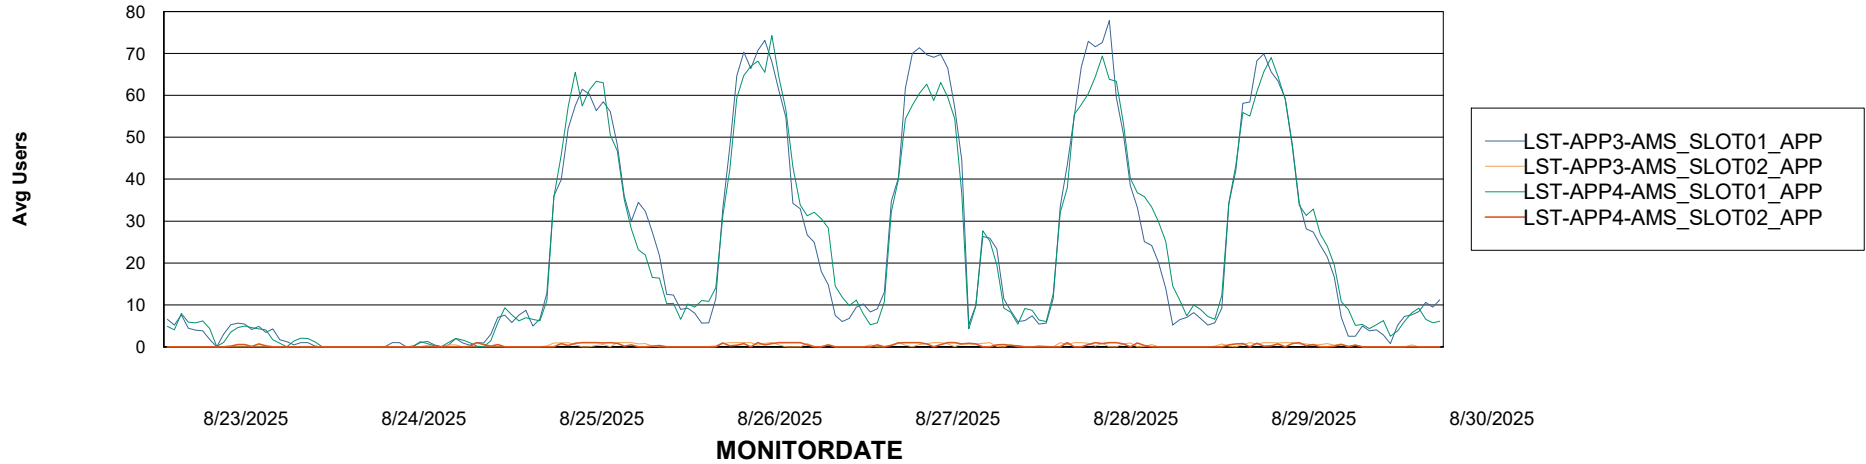

Avg users per day per ABS server