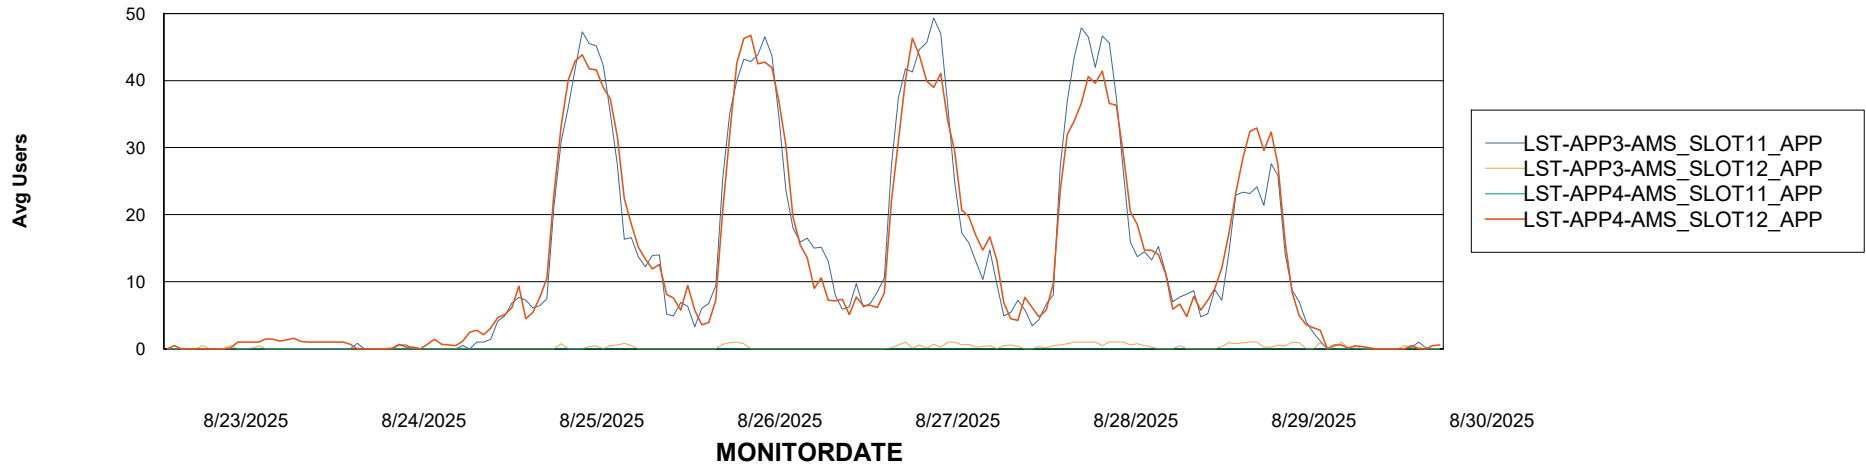

Weekly SLA Customer Report

Customer LST OCI AMS Production ABSME2
Database ID 211

ABSSolute Application Server Services

Avg memory used per ABS Server Service

Avg users per day per ABS server

Weekly SLA Customer Report