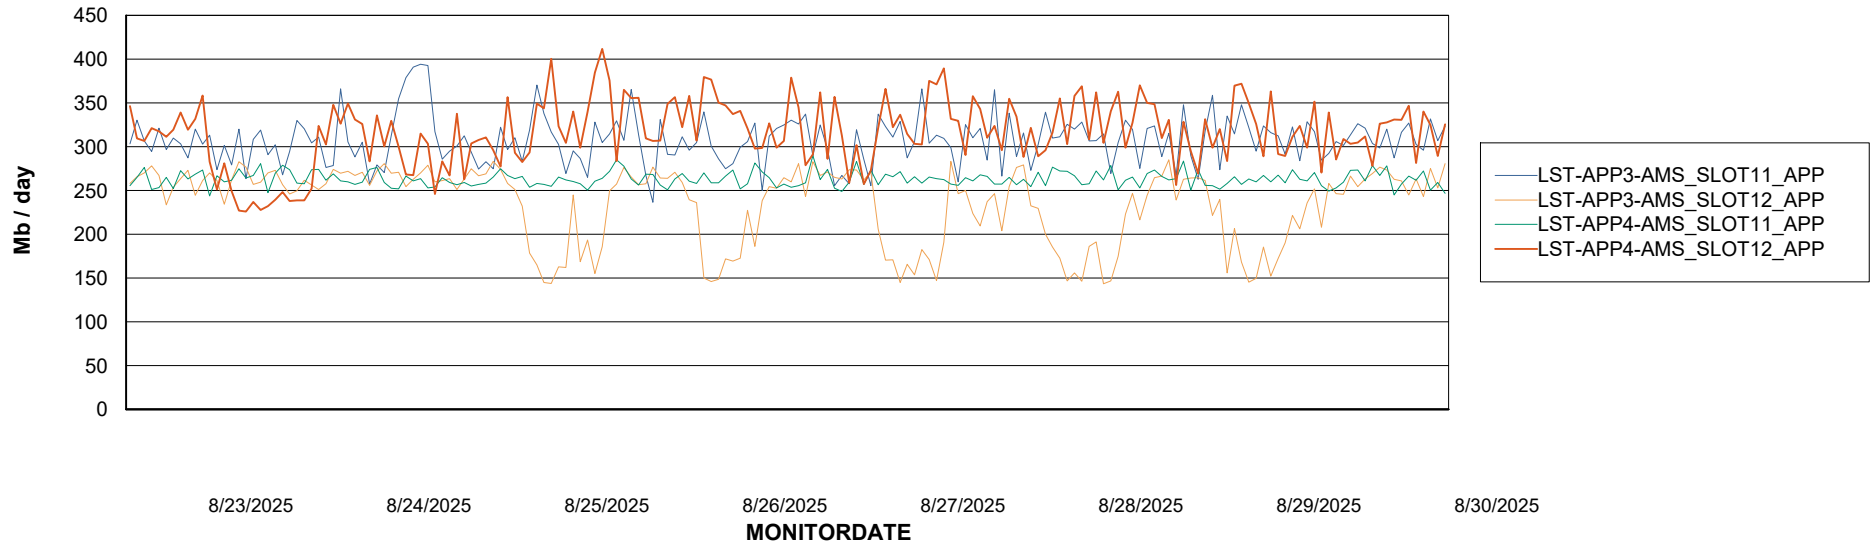

ABSSolute Application Server Services

Avg memory used per ABS Server Service