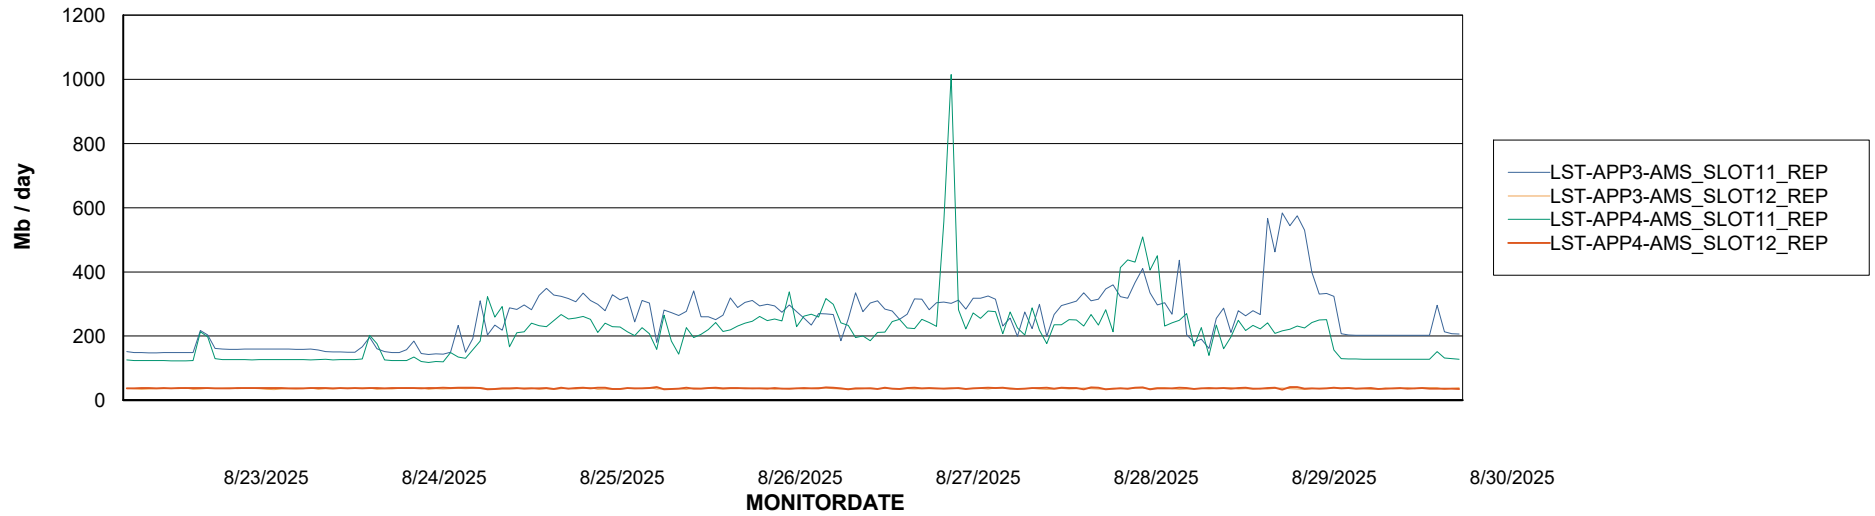

ABSSolute Application ReportServer Services

Avg memory used per ReportServer Service