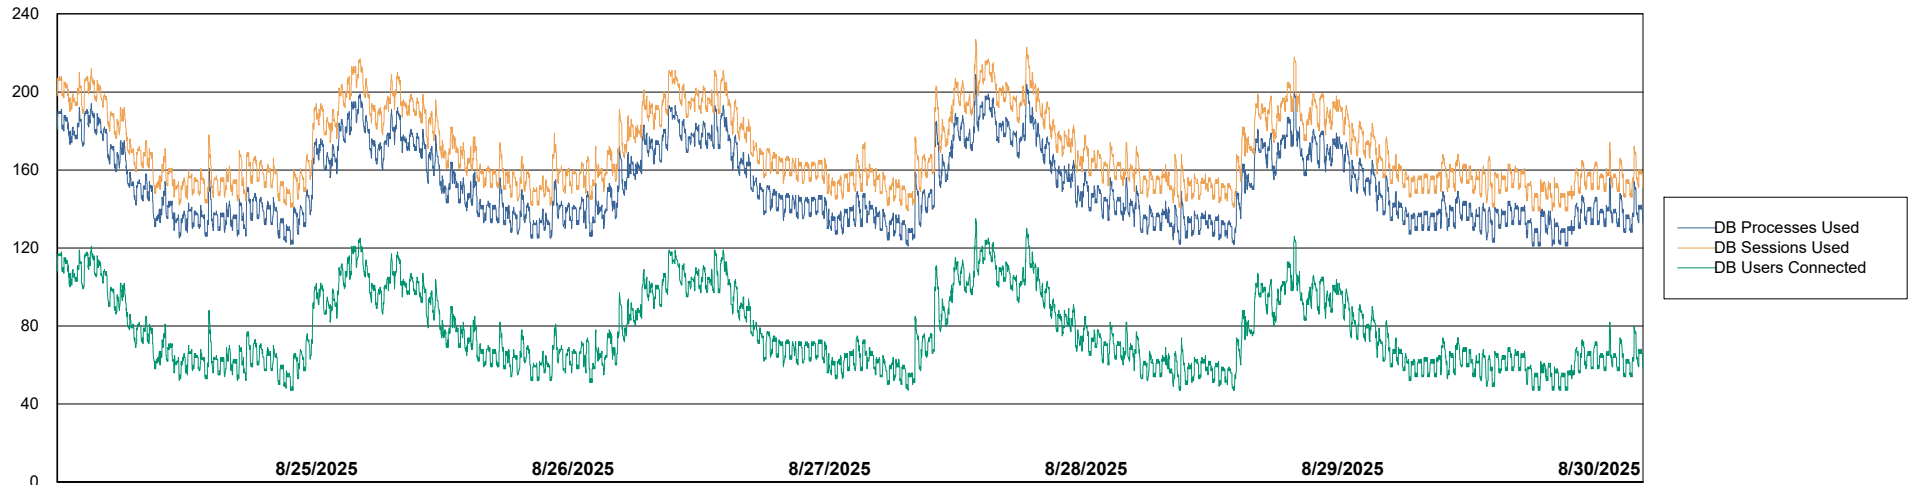

Database Performance LST-DBS4-AMS_DB_ABSME2