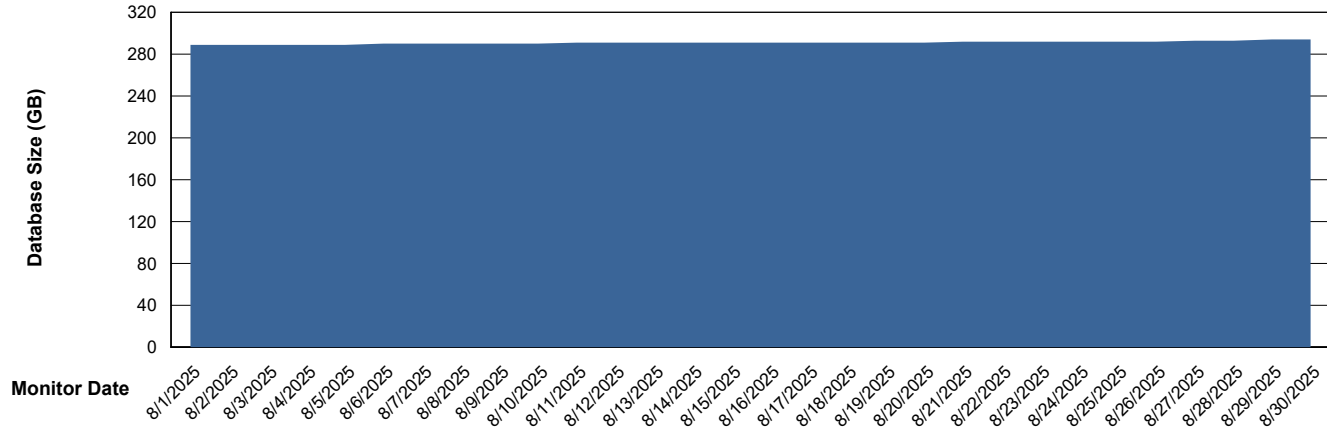

Database Performance LST-DBS4-AMS_DB_ABSME2

Weekly SLA Customer Report

Customer LST OCI AMS Production ABSME2
 Database ID 211

DATABASE SIZE LST-DBS4-AMS_DB_ABSME2

Database growth over last month

Database Tablespace LST-DBS4-AMS_DB_ABSME2