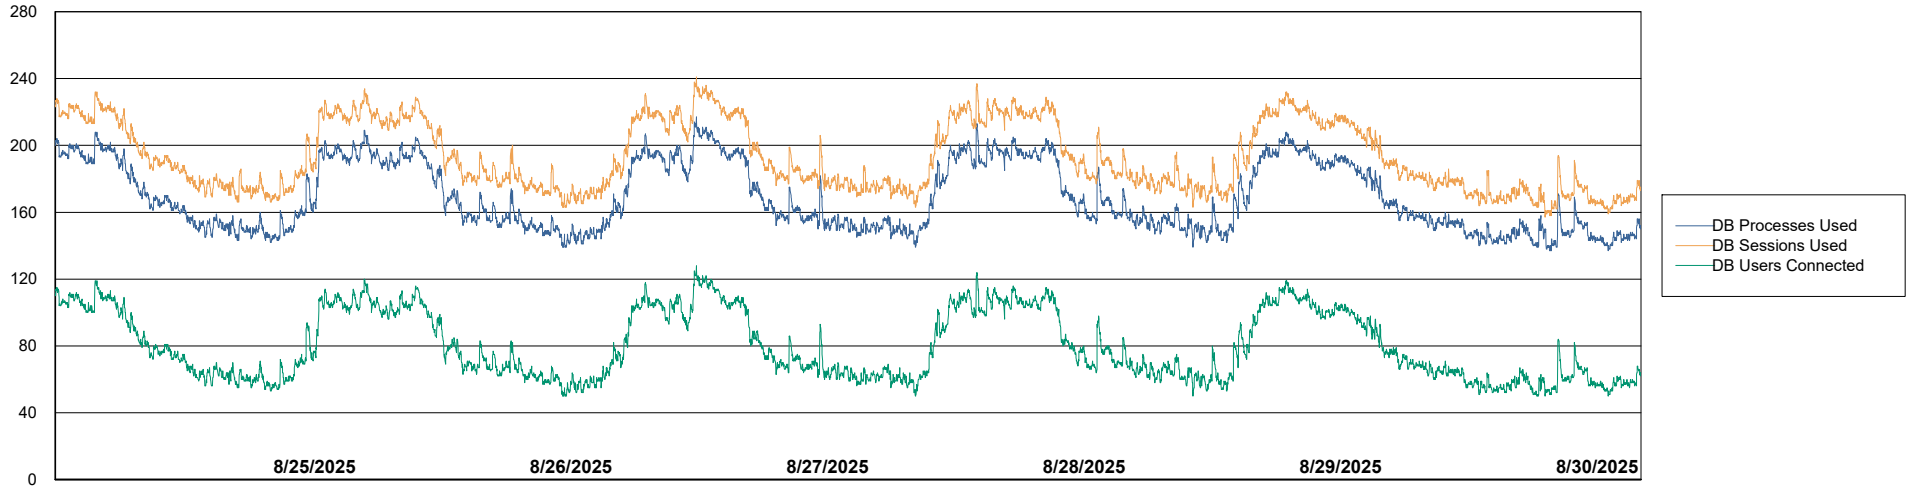

Database Performance LST-DBS5-AMS_DB_ABSEE