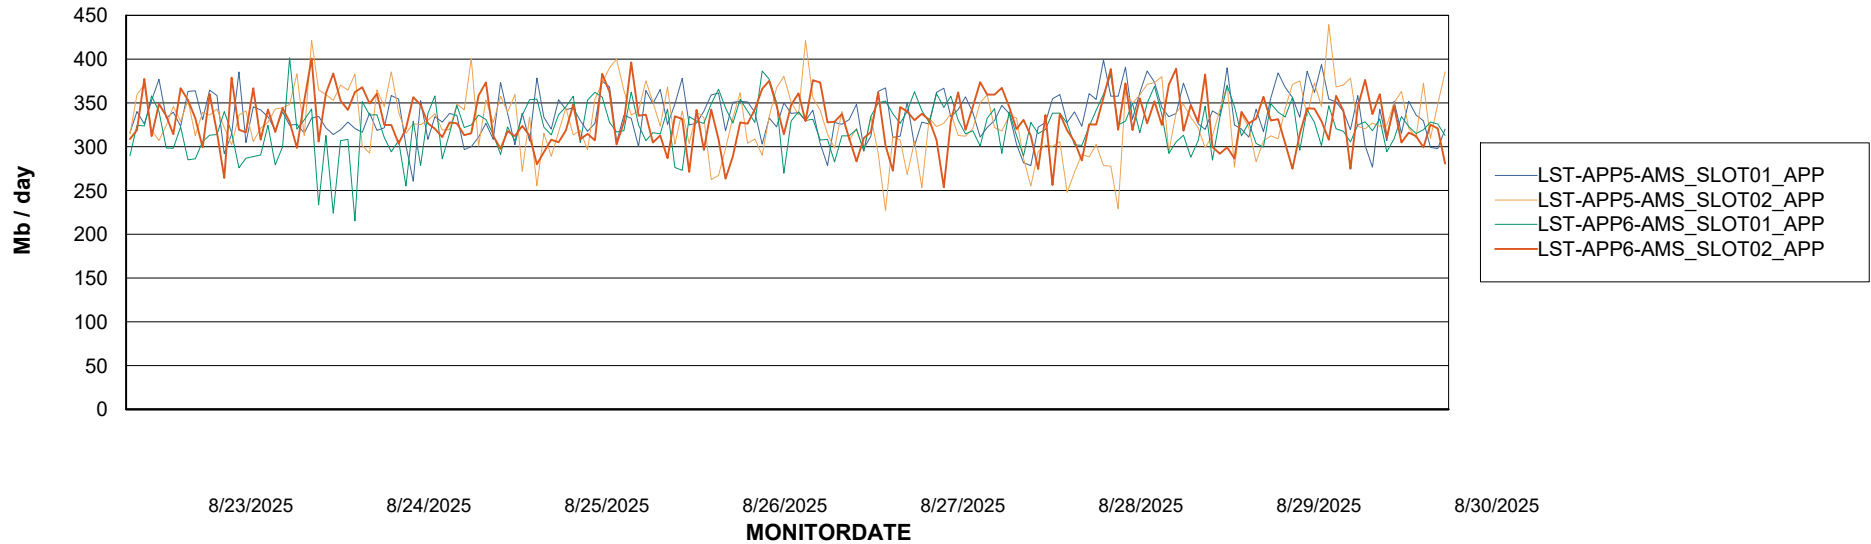

ABSSolute Application Server Services

Avg memory used per ABS Server Service