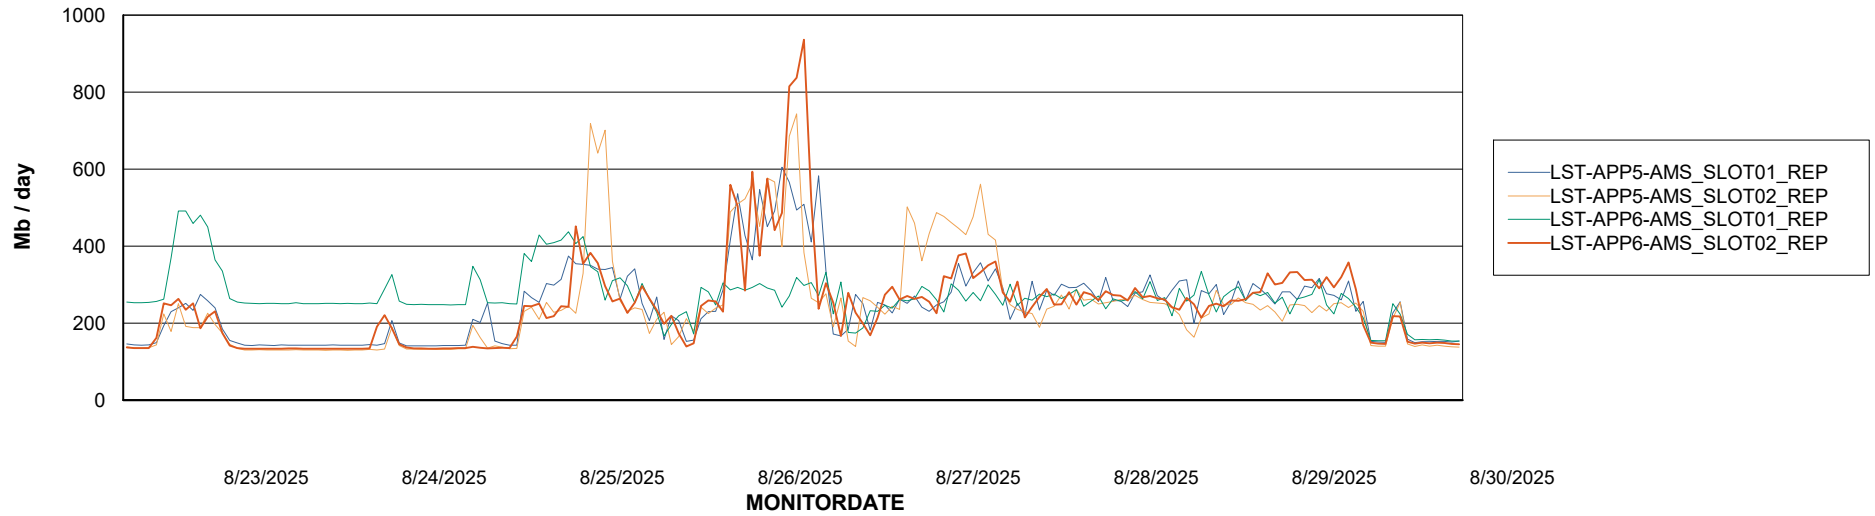

ABSSolute Application ReportServer Services

Avg memory used per ReportServer Service