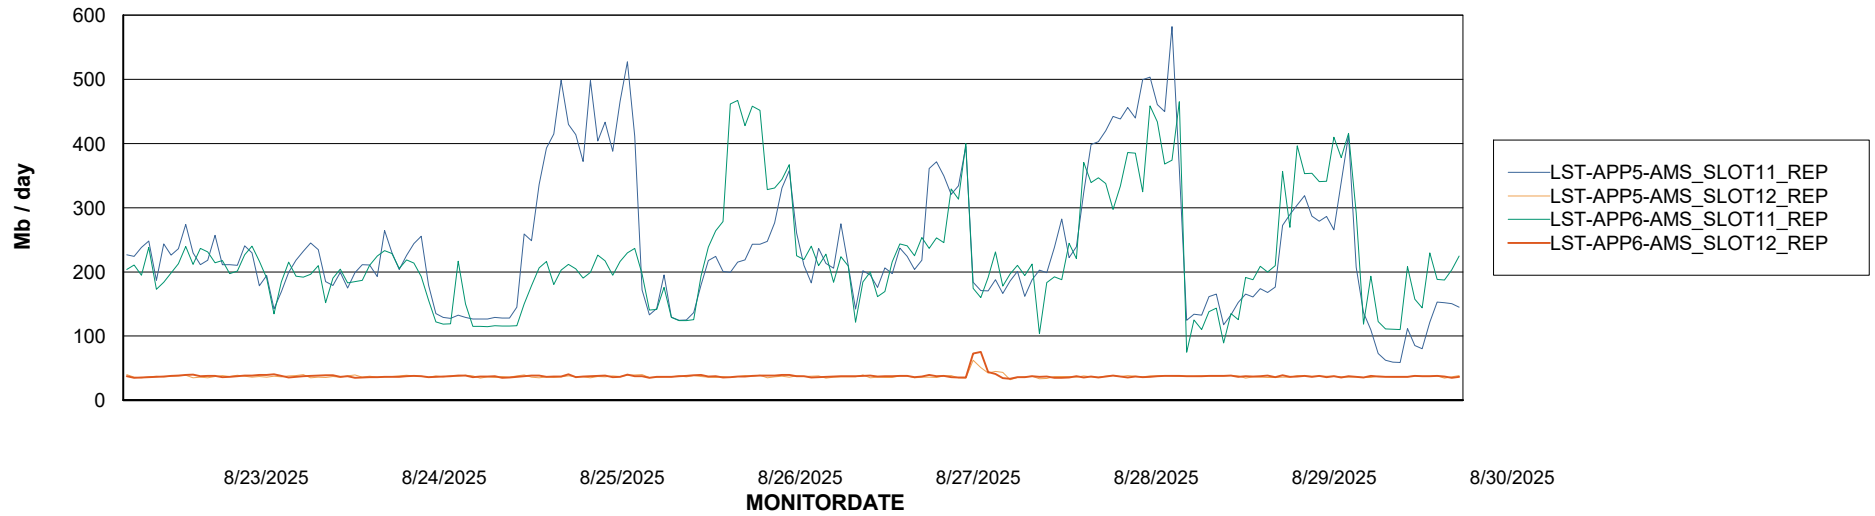

ABSSolute Application ReportServer Services

Avg memory used per ReportServer Service