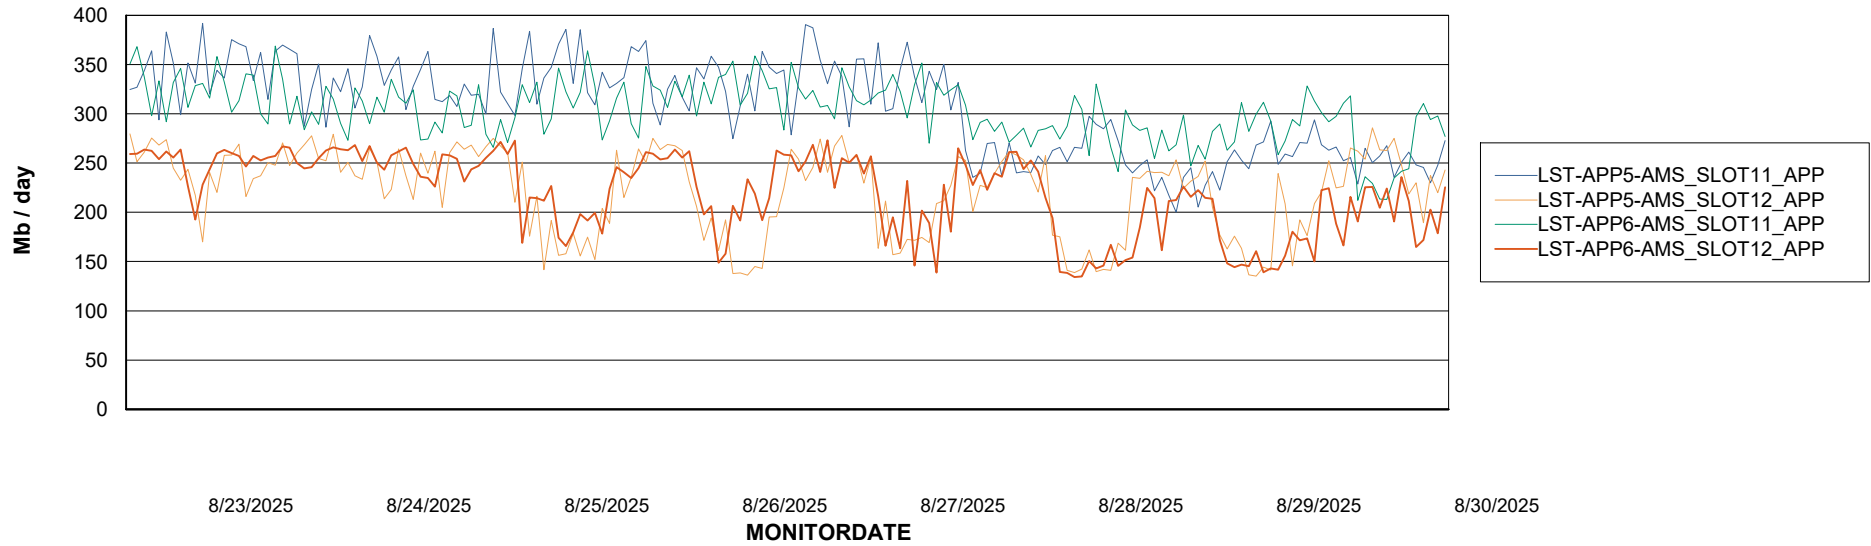

ABSSolute Application Server Services

Avg memory used per ABS Server Service