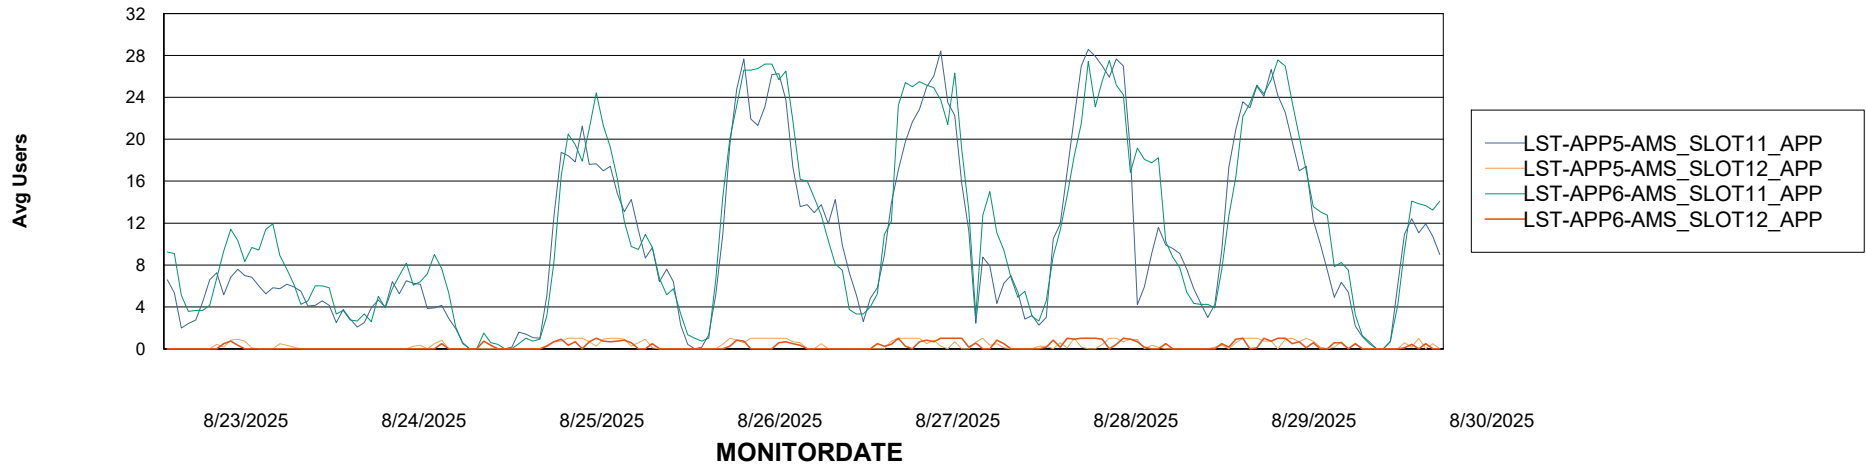

Weekly SLA Customer Report

Customer LST OCI AMS Production ABSEE2
Database ID 212

ABSSolute Application Server Services

Avg memory used per ABS Server Service

Avg users per day per ABS server

Weekly SLA Customer Report