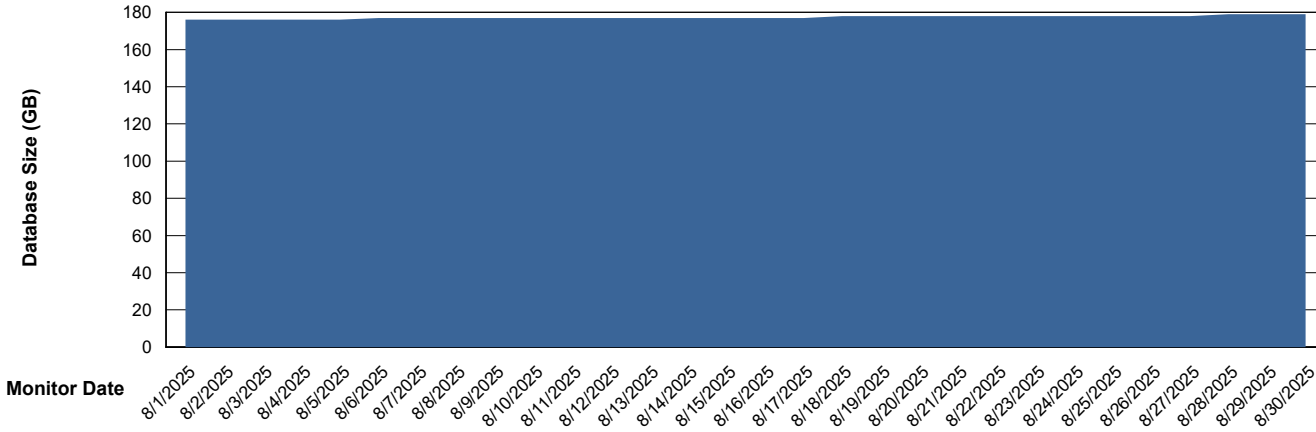

Database Performance LST-DBS6-AMS_DB_ABSEE2

Weekly SLA Customer Report

Customer LST OCI AMS Production ABSEE2
 Database ID 212

DATABASE SIZE LST-DBS6-AMS_DB_ABSEE2

Database growth over last month

Database Tablespace LST-DBS6-AMS_DB_ABSEE2