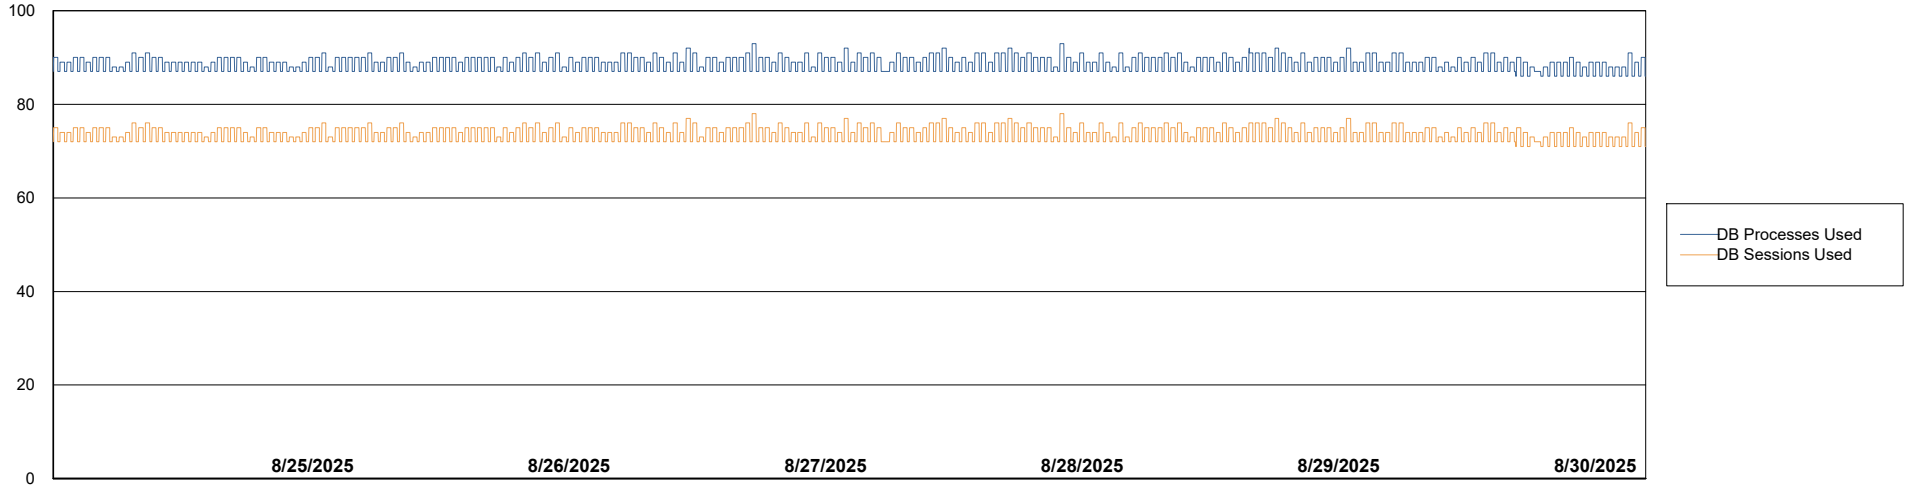

Database Performance LST-DBS5-AMS_DB_HSBEE2

DB Processes Max 1,000
DB Processes Max 0