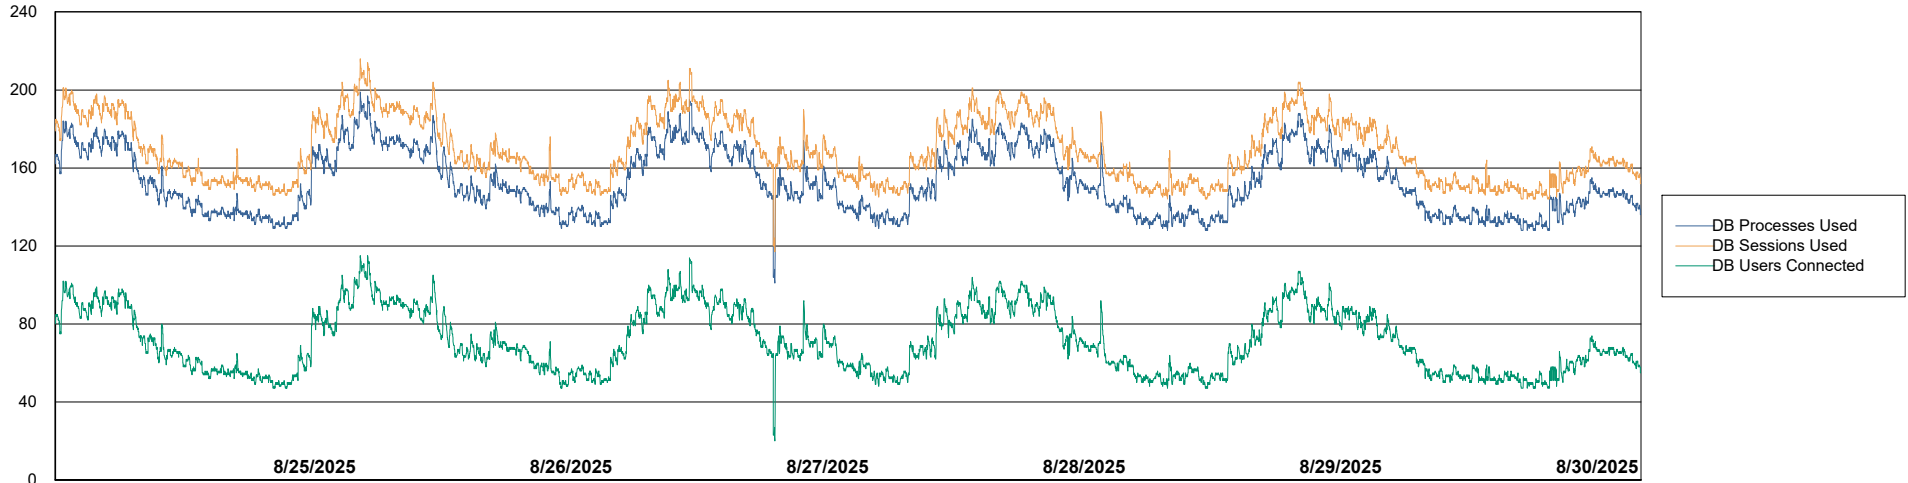

Database Performance LST-DBS6-AMS_DB_ABSEE2