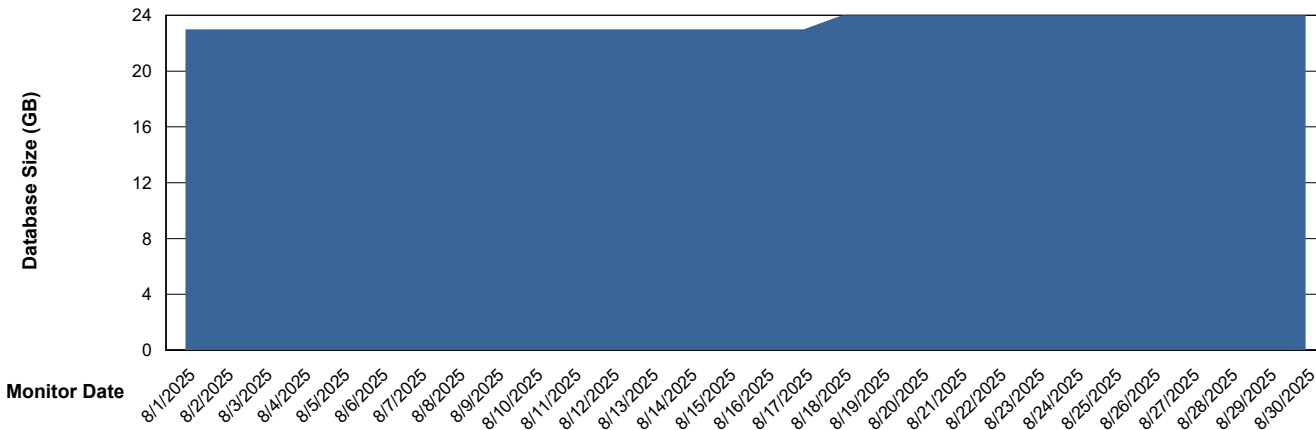

Database growth over last month

Database Tablespace LST-DBS1-AMS_DB_ABSCH

Date	Tablespace Name	Filesize (Gb)	Usedsize (Gb)	Percentage free
8/30/2025	ABSDATA	98	17	83
	INDX	60	1	98
8/29/2025	ABSDATA	98	17	83
	INDX	60	1	98
8/28/2025	ABSDATA	98	17	83
	INDX	60	1	98
8/27/2025	ABSDATA	98	17	83
	INDX	60	1	98
8/26/2025	ABSDATA	98	17	83
	INDX	60	1	98
8/25/2025	ABSDATA	98	17	83
	INDX	60	1	98
8/24/2025	ABSDATA	98	17	83
	INDX	60	1	98