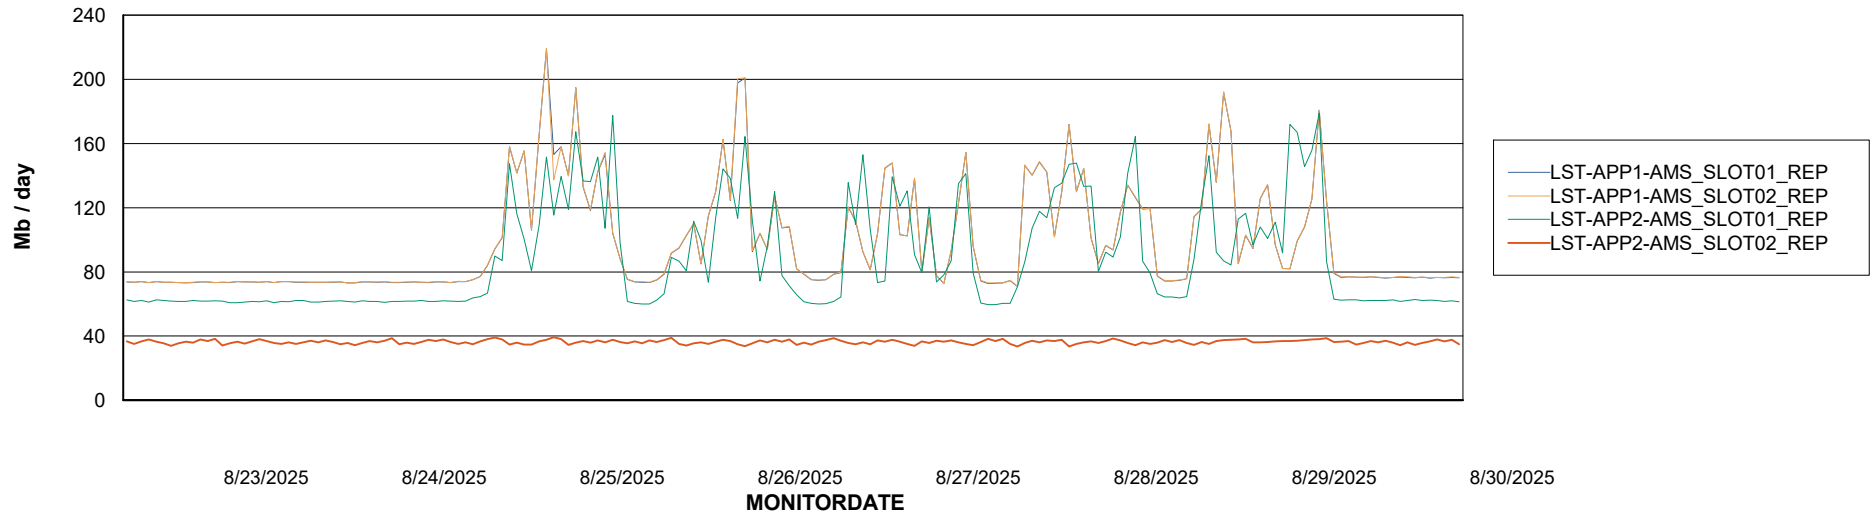

ABSSolute Application ReportServer Services

Avg memory used per ReportServer Service