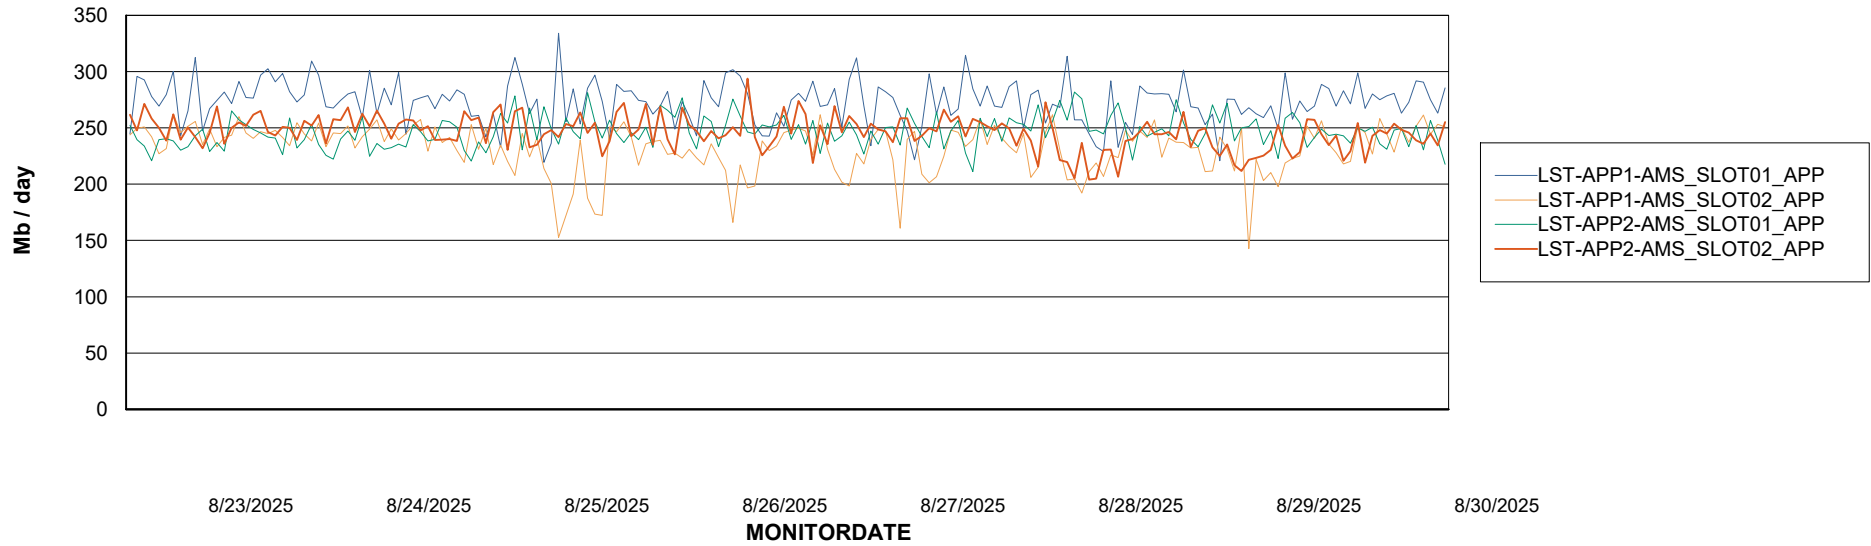

ABSSolute Application Server Services

Avg memory used per ABS Server Service