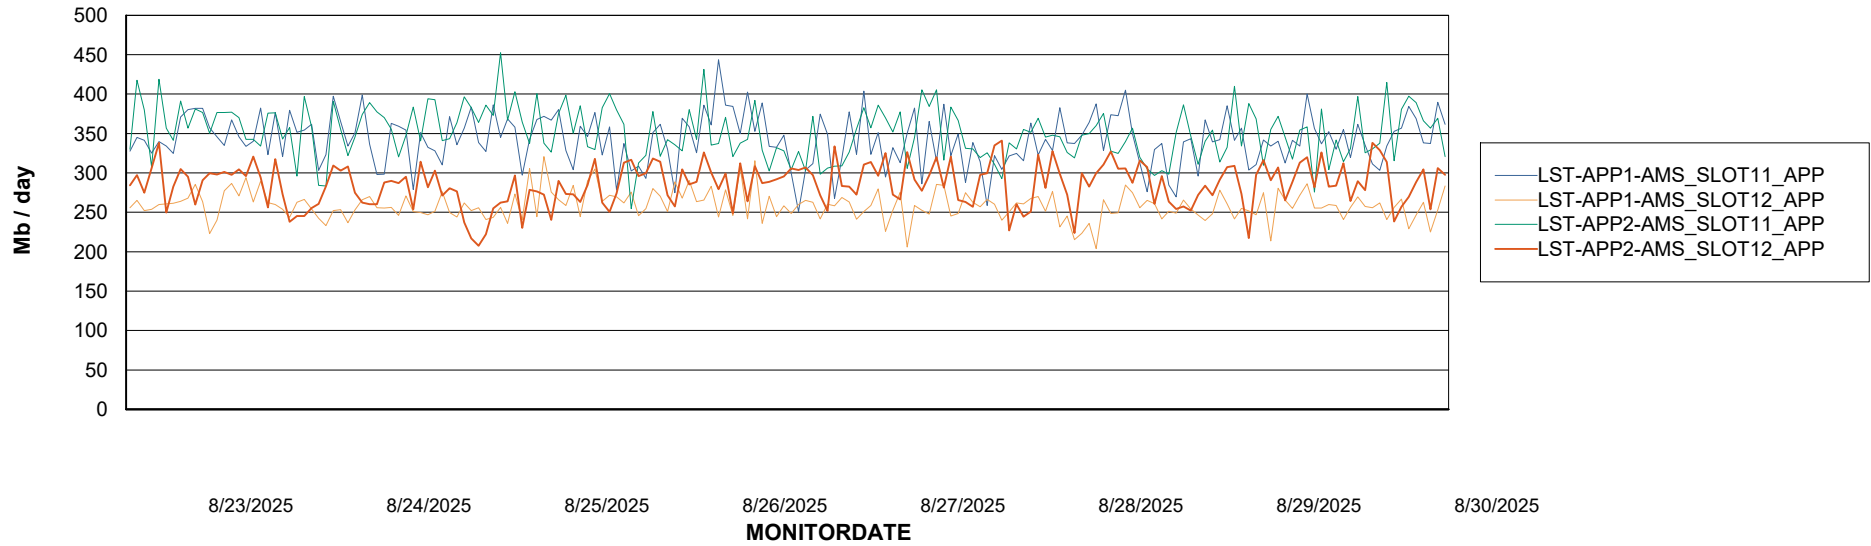

ABSSolute Application Server Services

Avg memory used per ABS Server Service