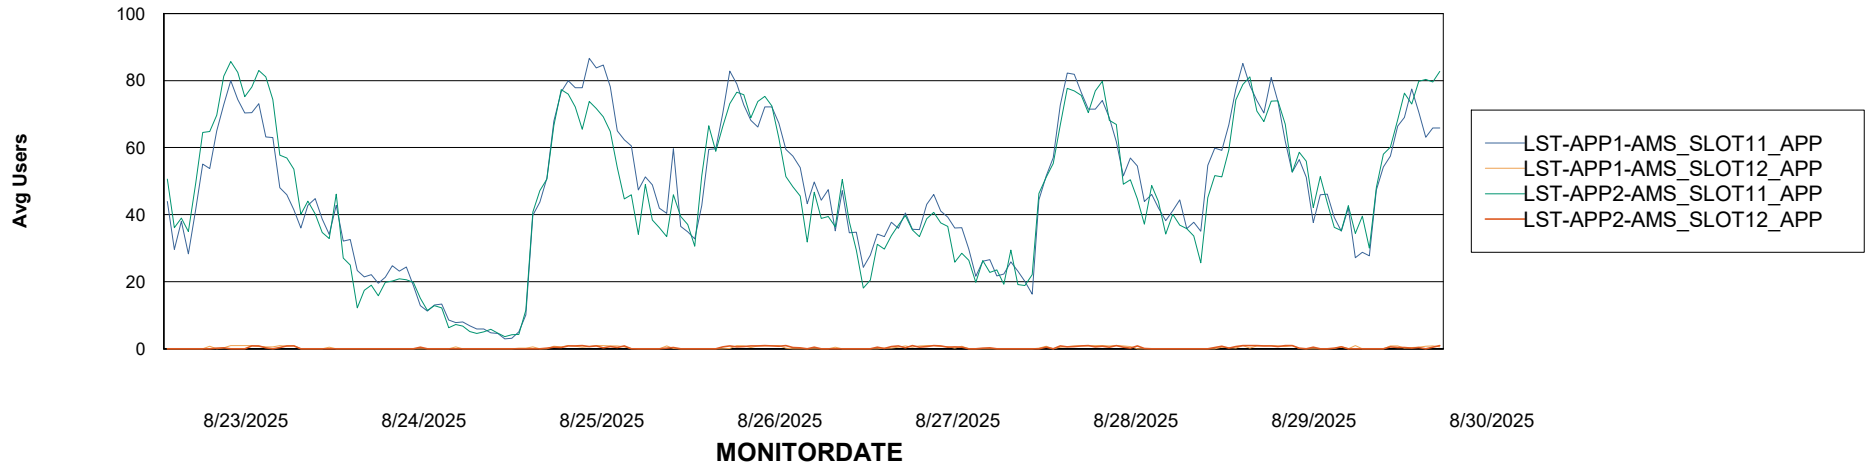

Weekly SLA Customer Report

Customer LST OCI AMS Production ABSCH2
Database ID 216

ABSSolute Application Server Services

Avg memory used per ABS Server Service

Avg users per day per ABS server

Weekly SLA Customer Report