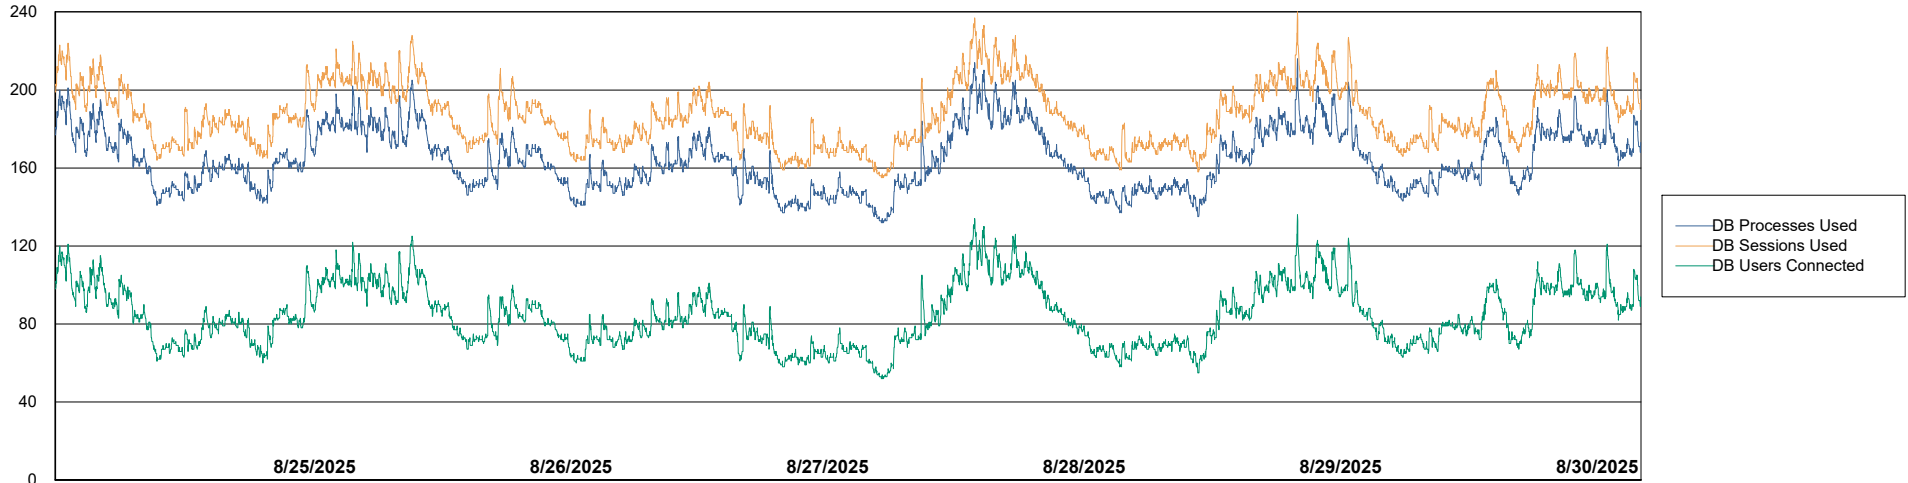

Database Performance LST-DBS2-AMS_DB_ABSCH2