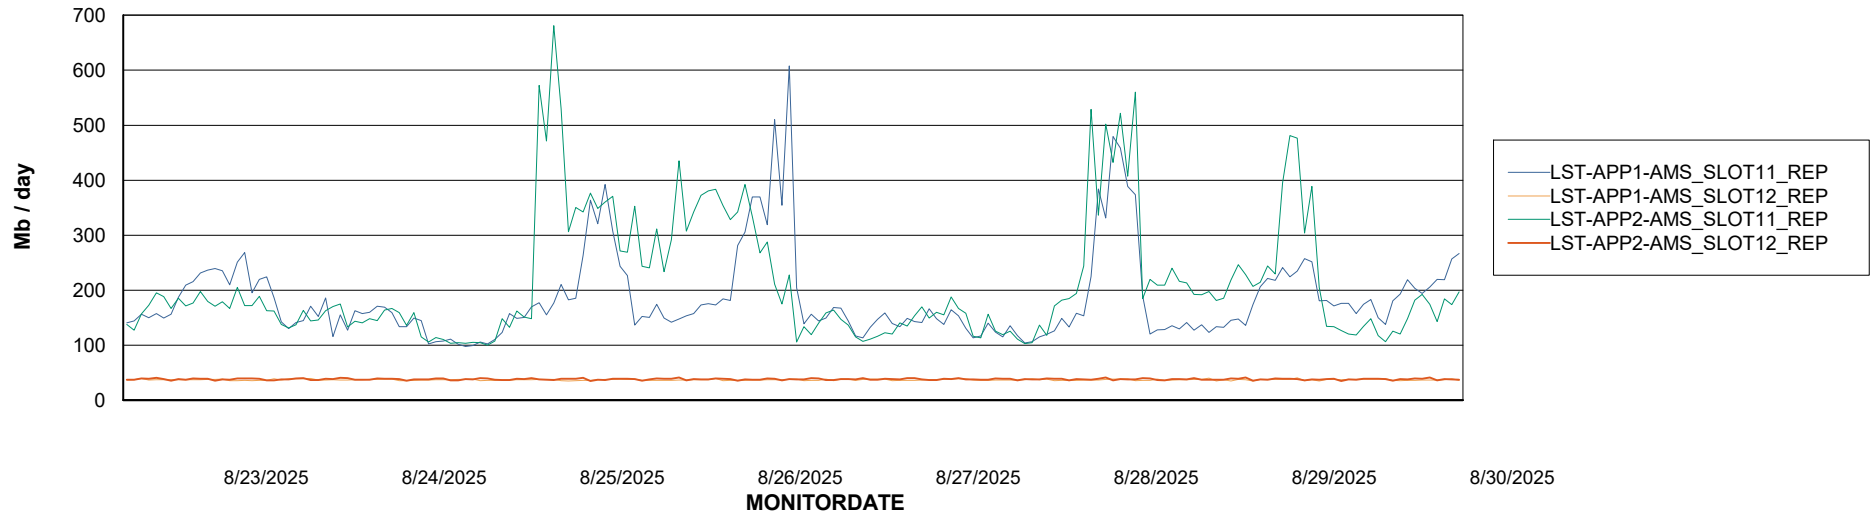

ABSSolute Application ReportServer Services

Avg memory used per ReportServer Service