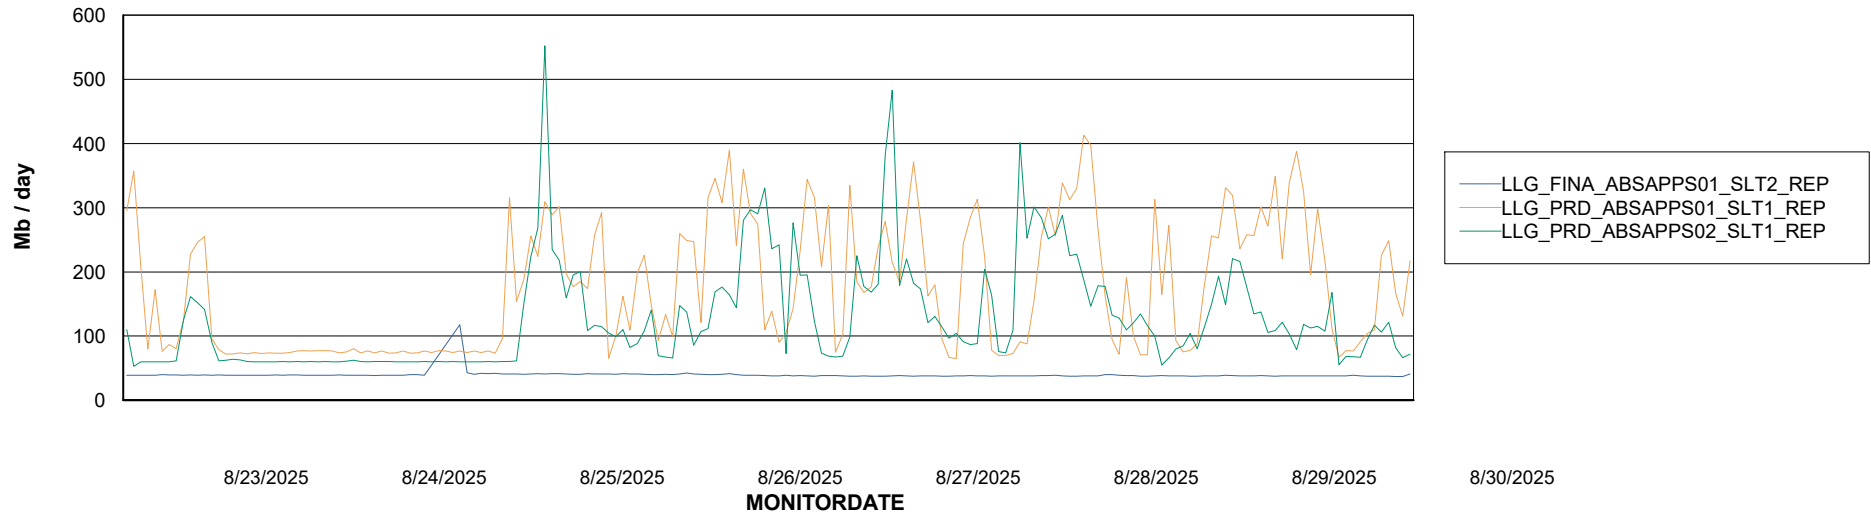

Avg memory used per ABS Server Service

Avg users per day per ABS server

Weekly SLA Customer Report

Customer LLG_Production
Database ID 148

ABSSolute Application ReportServer Services

Avg memory used per ReportServer Service