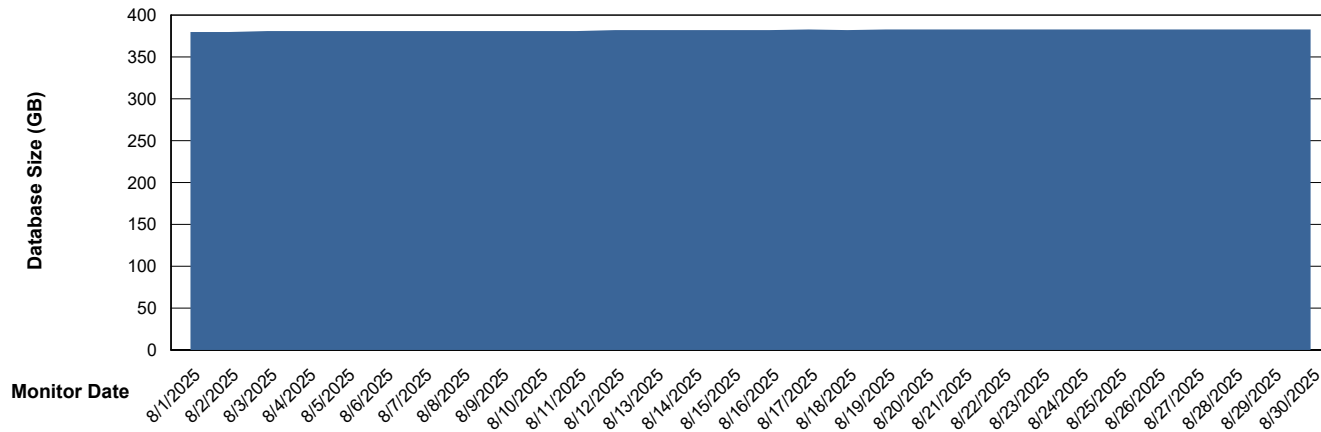

Weekly SLA Customer Report

Customer LLG_Production
Database ID 148

Database Performance LLG_ABSDB02_PROD_HSBABS1

DB Processes Max 4
DB Processes Max 300
DB Processes Max 0

Weekly SLA Customer Report

Customer LLG_Production
Database ID 148

DATABASE SIZE LLG_ABSBI01_BI_PROD_ABS1

Database growth over last month

DATABASE SIZE LLG_ABSDB01_PROD_ABS1

Database growth over last month

Weekly SLA Customer Report

Customer LLG_Production
Database ID 148