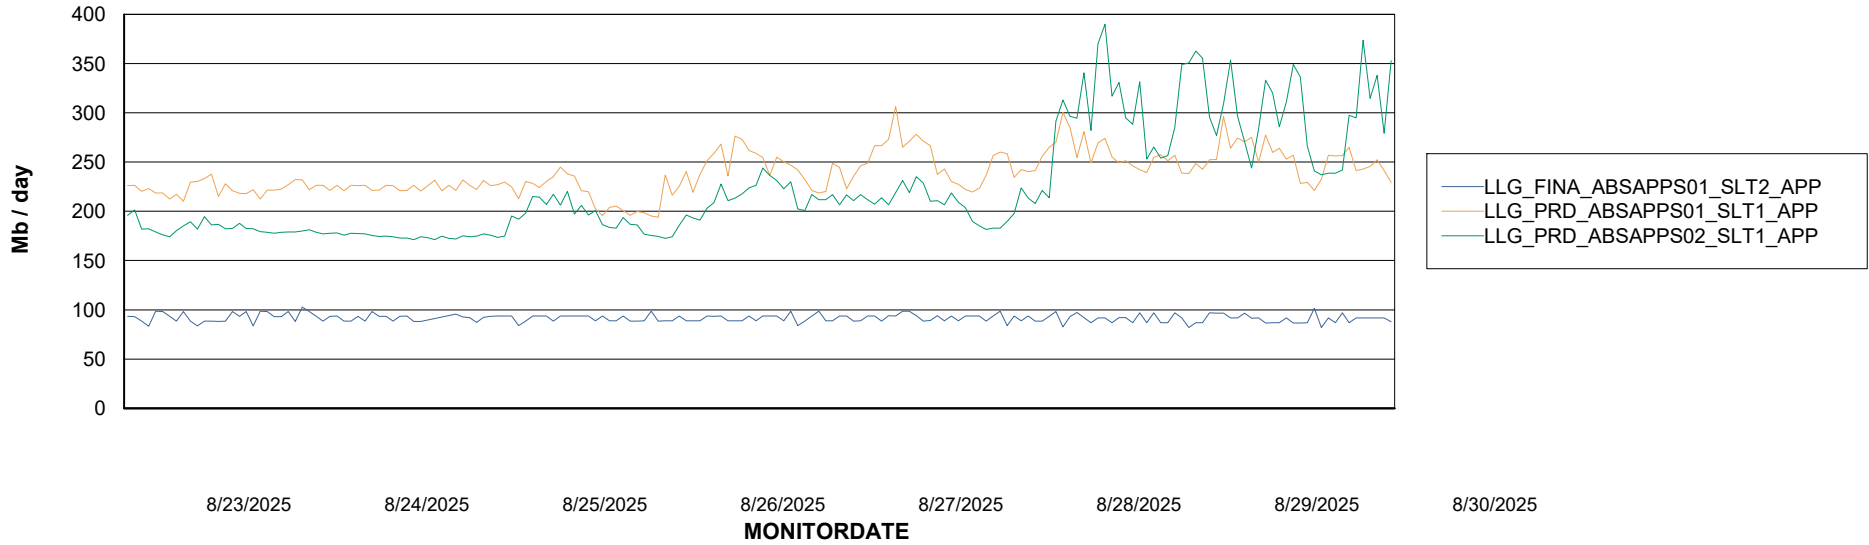

ABSSolute Application Server Services

Avg memory used per ABS Server Service