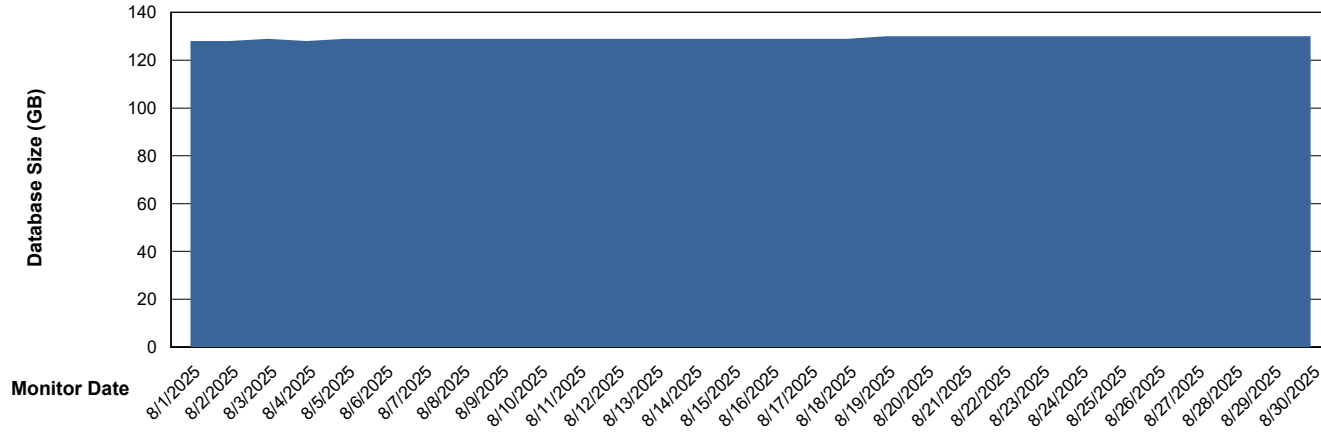

Weekly SLA Customer Report

Customer LLG_Production
Database ID 148

Database Performance LLG_ABSDB02_PROD_HSBABS1

DB Processes Max 4
DB Processes Max 300
DB Processes Max 0

Weekly SLA Customer Report

Customer LLG_Production
Database ID 148

DATABASE SIZE LLG_ABSBI01_BI_PROD_ABS1

Database growth over last month

DATABASE SIZE LLG_ABSDB01_PROD_ABS1

Database growth over last month

Weekly SLA Customer Report

Customer LLG_Production
Database ID 148