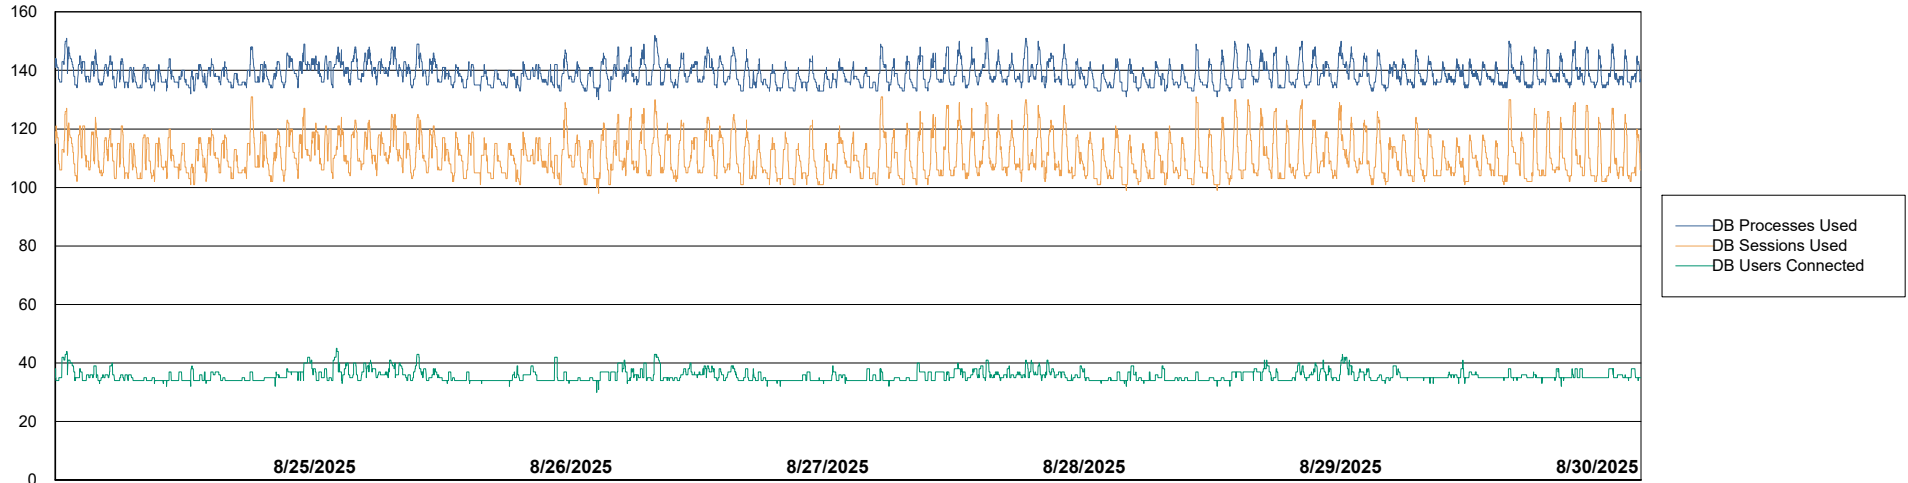

Weekly SLA Customer Report

Customer LLG_Production
Database ID 148

Database Performance LLG_ABSBI01_BI_PROD_ABS1

Weekly SLA Customer Report

Customer LLG_Production
Database ID 148

Database Performance LLG_ABSDB01_PROD_ABS1