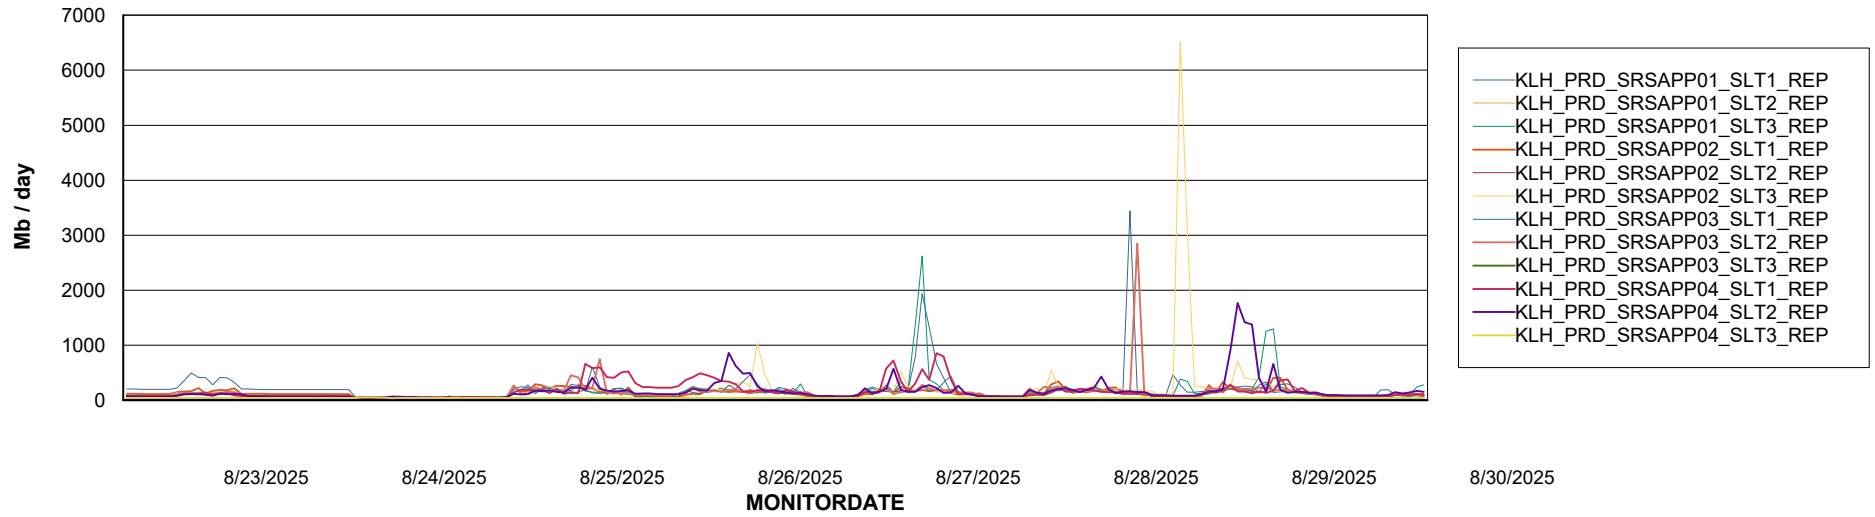

ABSSolute Application ReportServer Services

Avg memory used per ReportServer Service