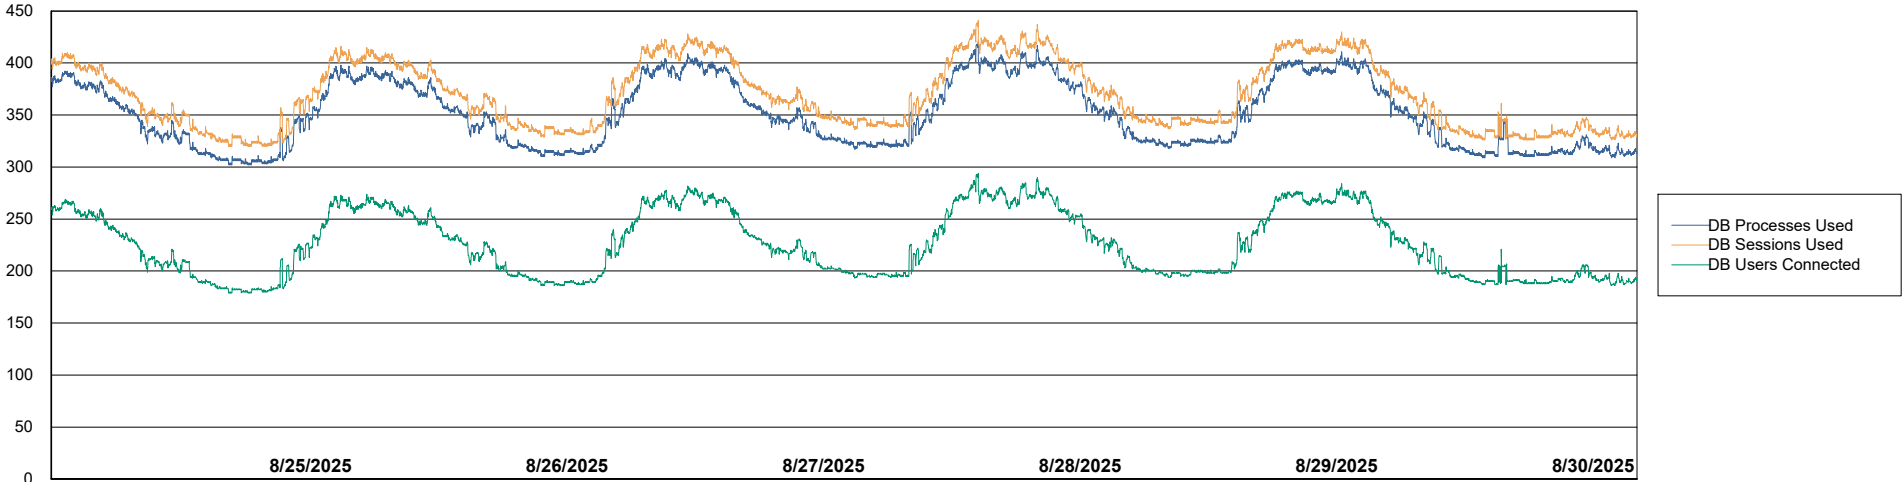

Weekly SLA Customer Report

Customer KLH_Production (24/7)
Database ID 139

Database Performance KLH_PRD_SRSBIDB02_ABS1

Weekly SLA Customer Report

Customer KLH_Production (24/7)
Database ID 139

Database Performance KLH_PRD_SRSDDB01_ABS1