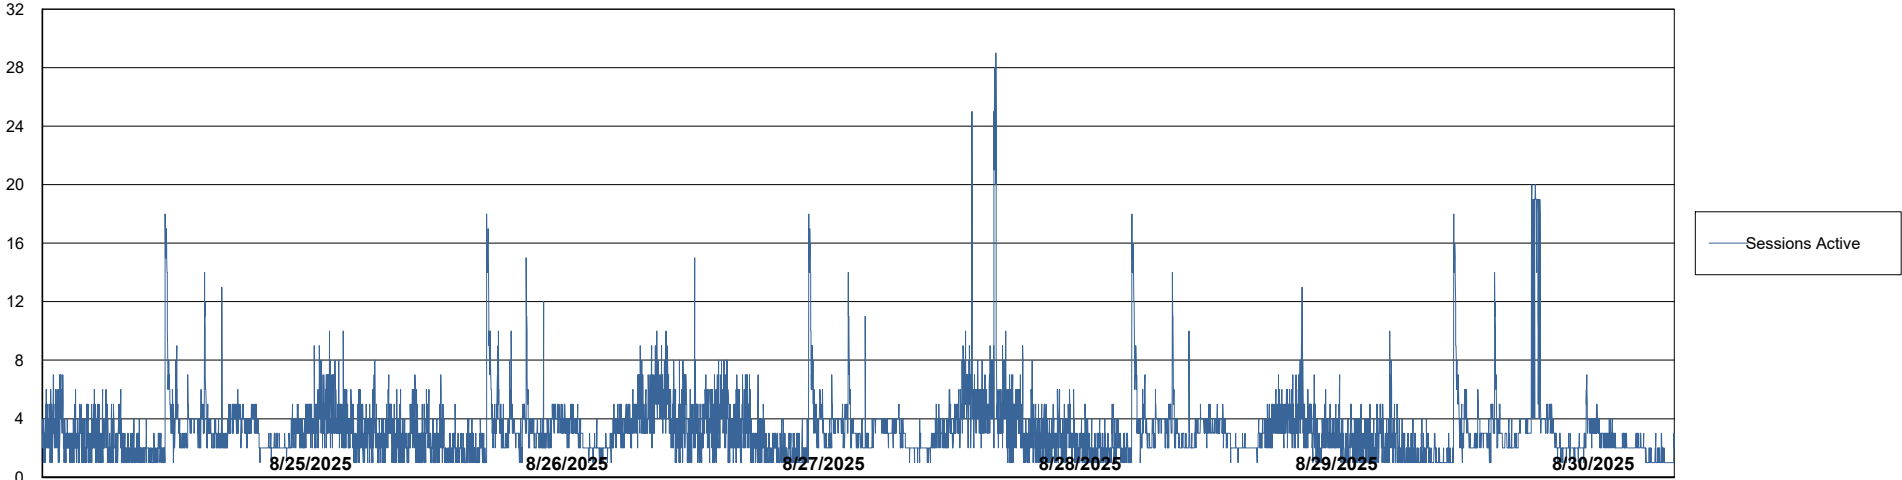

Weekly SLA Customer Report

Customer KLH_Production (24/7)
Database ID 139

Database Performance KLH_PRD_SRSBIDB02_ABS1

Weekly SLA Customer Report

Customer KLH_Production (24/7)
Database ID 139

Database Performance KLH_PRD_SRSDDB01_ABS1