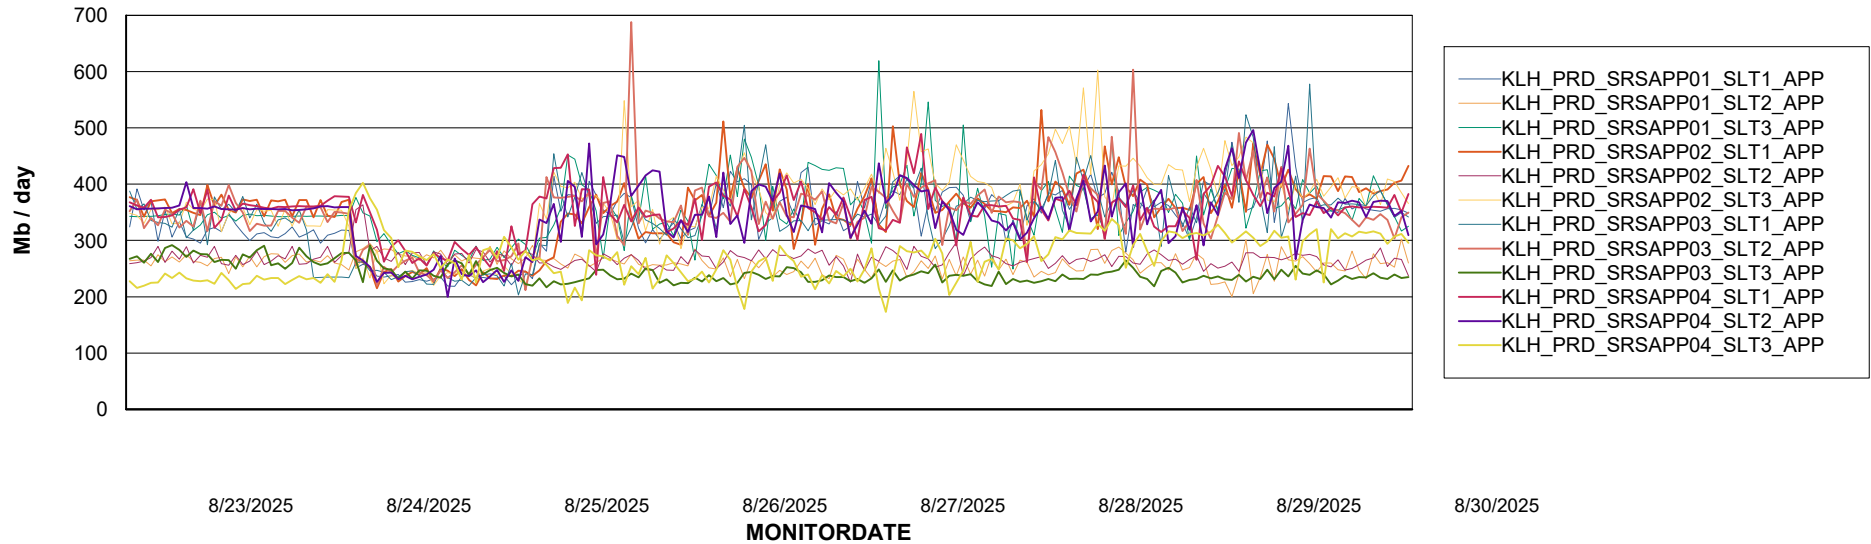

ABSSolute Application Server Services

Avg memory used per ABS Server Service