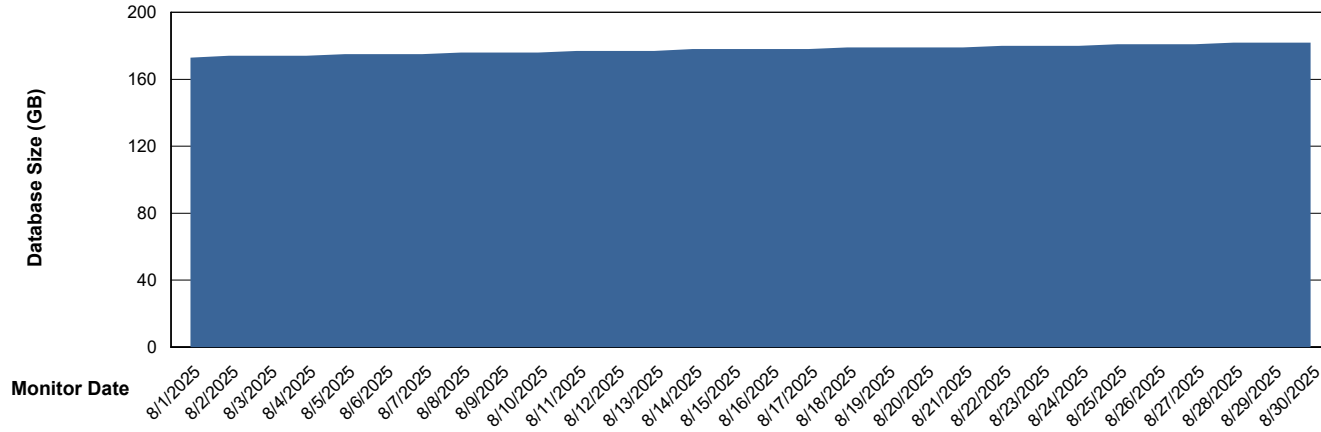

Weekly SLA Customer Report

Customer KLH_Production (24/7)
Database ID 139

Database Performance KLH_PRD_SRSD02_HSBABS1

DB Processes Max 4
DB Processes Max 0
DB Processes Max 1,000

Weekly SLA Customer Report

Customer KLH_Production (24/7)
Database ID 139

DATABASE SIZE KLH_PRD_SRSBIDB02_ABS1

Database growth over last month

DATABASE SIZE KLH_PRD_SRSDB01_ABS1

Database growth over last month

Weekly SLA Customer Report