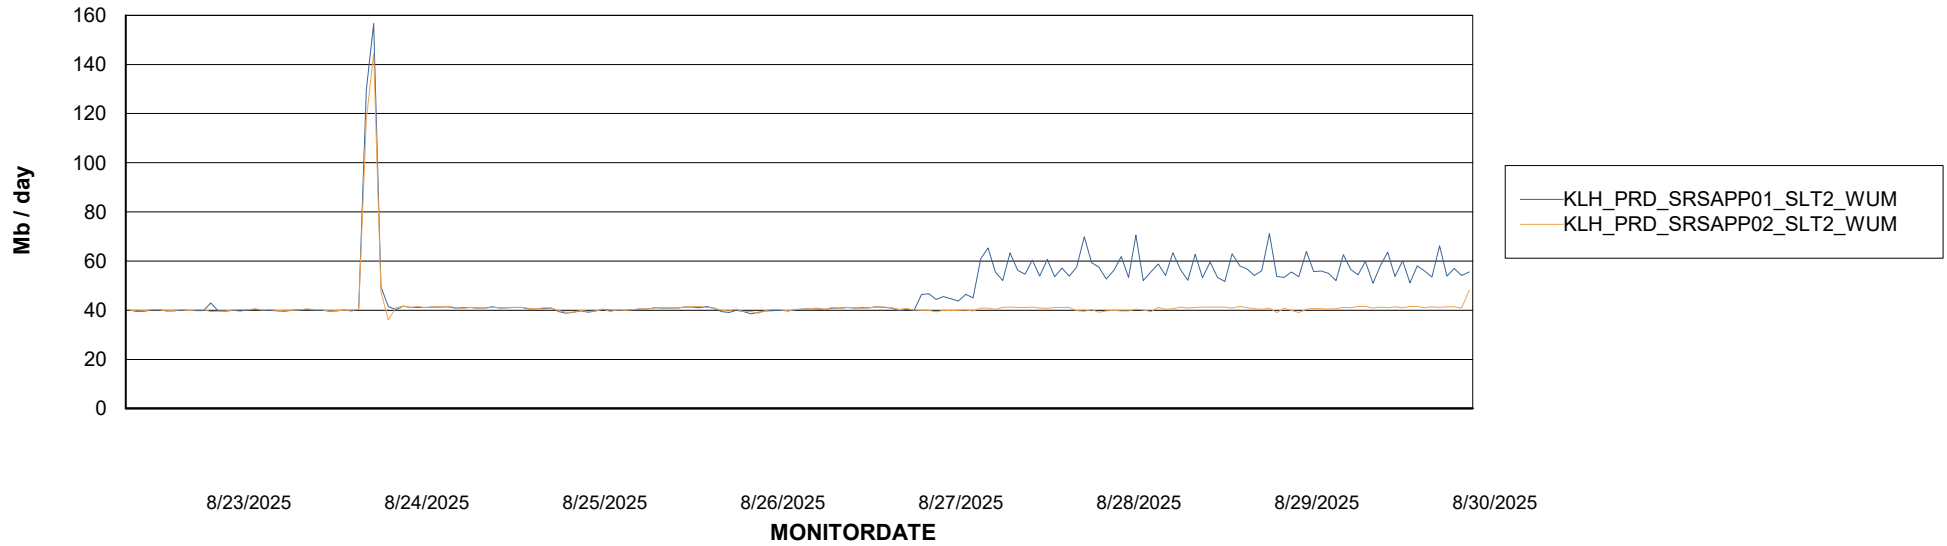

ABSSolute Web Component Services

Avg memory used per ABS Web component