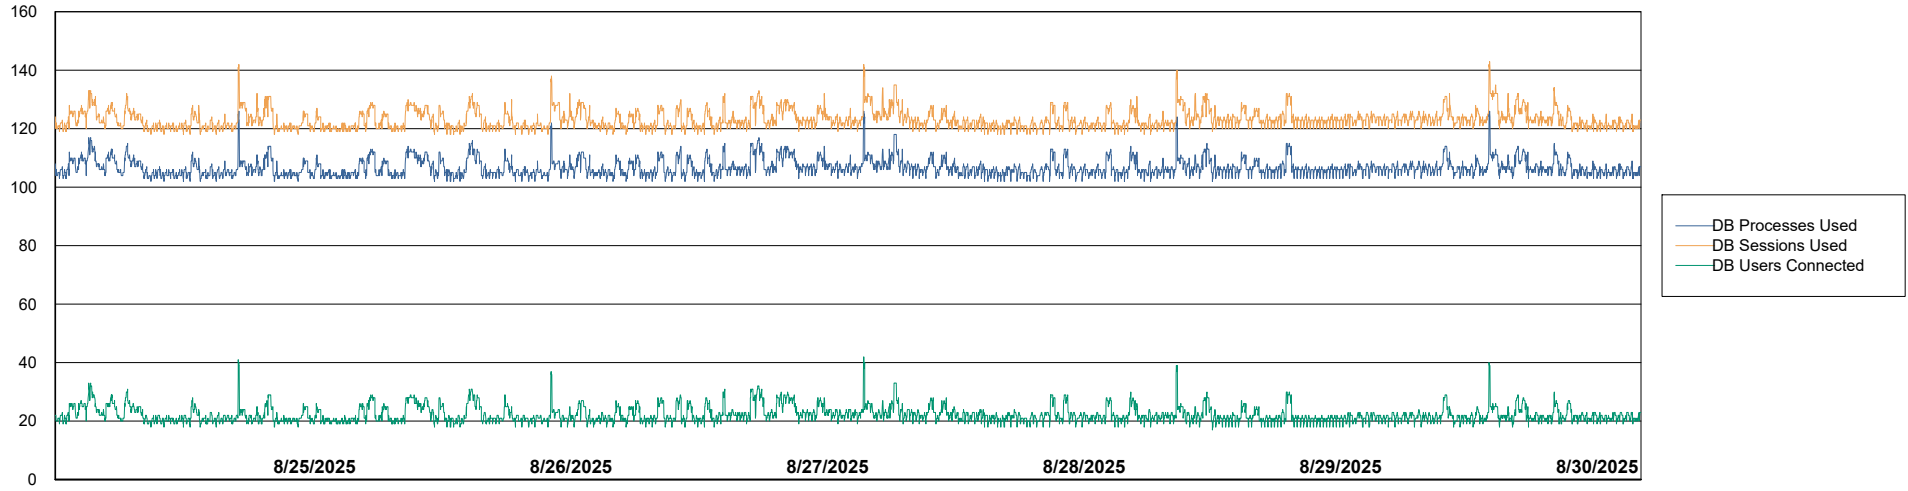

Weekly SLA Customer Report

Customer KLH_Production (24/7)
Database ID 139

Database Performance KLH_PRD_SRSBIDB02_ABS1

Weekly SLA Customer Report

Customer KLH_Production (24/7)
Database ID 139

Database Performance KLH_PRD_SRSDDB01_ABS1