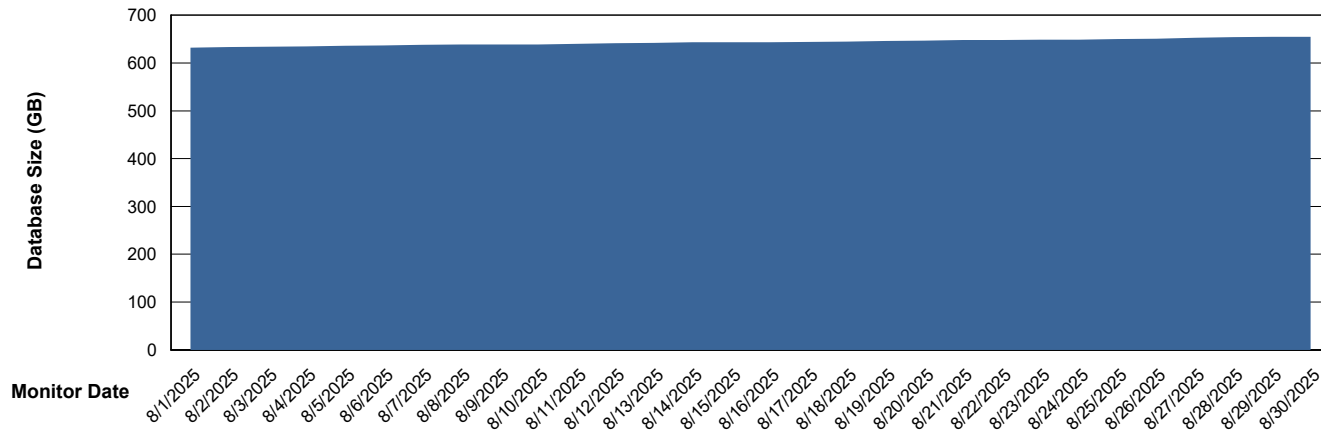

Customer KLH_Production (24/7)
Database ID 139

DATABASE SIZE KLH_PRD_SRSBIDB02_ABS1

Database growth over last month

DATABASE SIZE KLH_PRD_SRSDB01_ABS1

Database growth over last month

Weekly SLA Customer Report