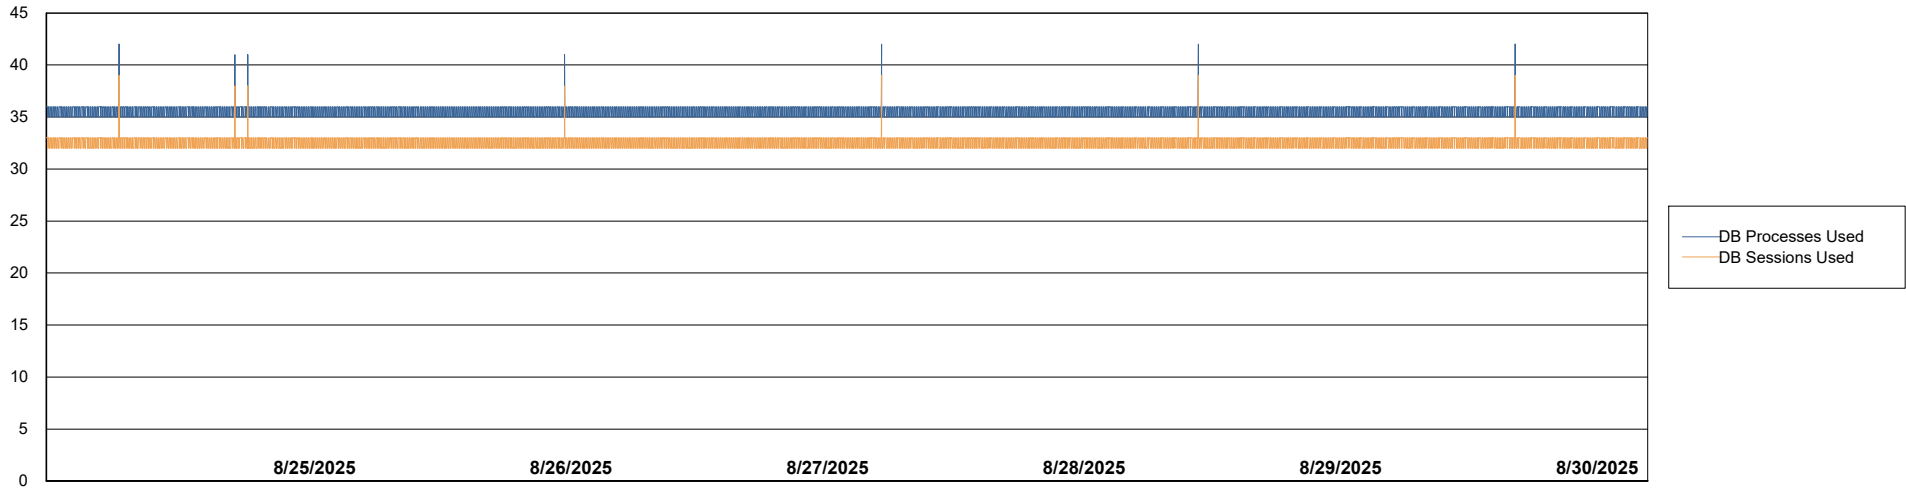

Database Performance KLA_STB_KLAHQORA06_DB_HSBABS1

DB Processes Max 1,000