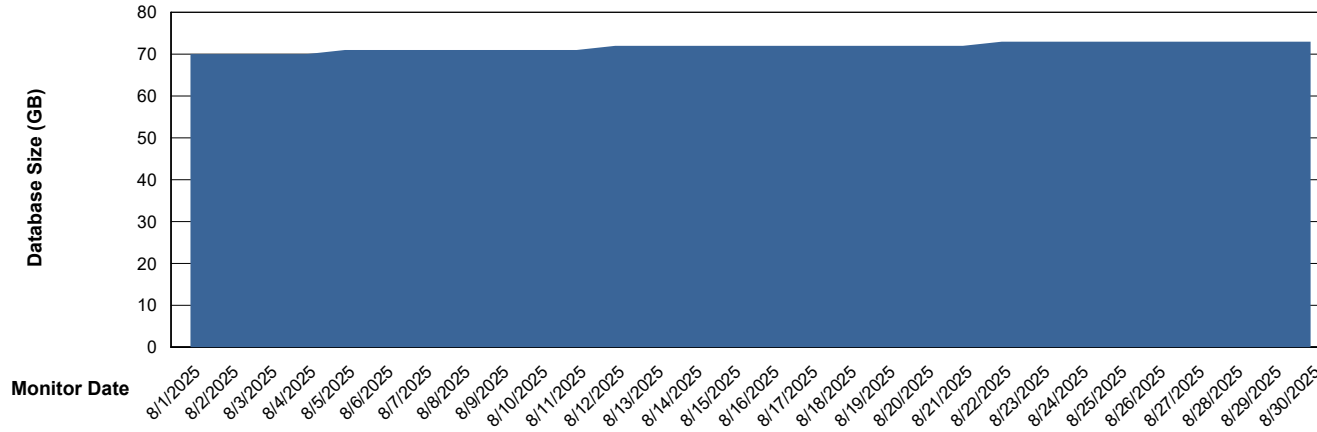

DATABASE SIZE KBR-BI-TOR_PROD_ABS1

Database growth over last month