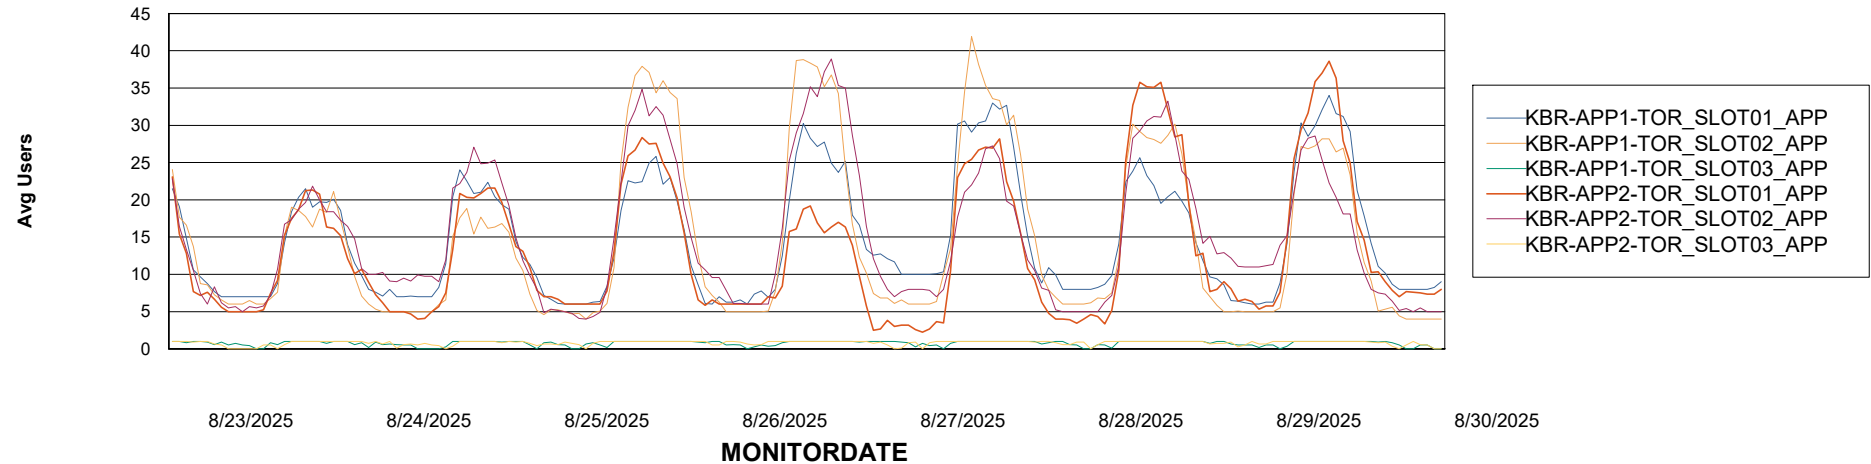

Avg users per day per ABS server