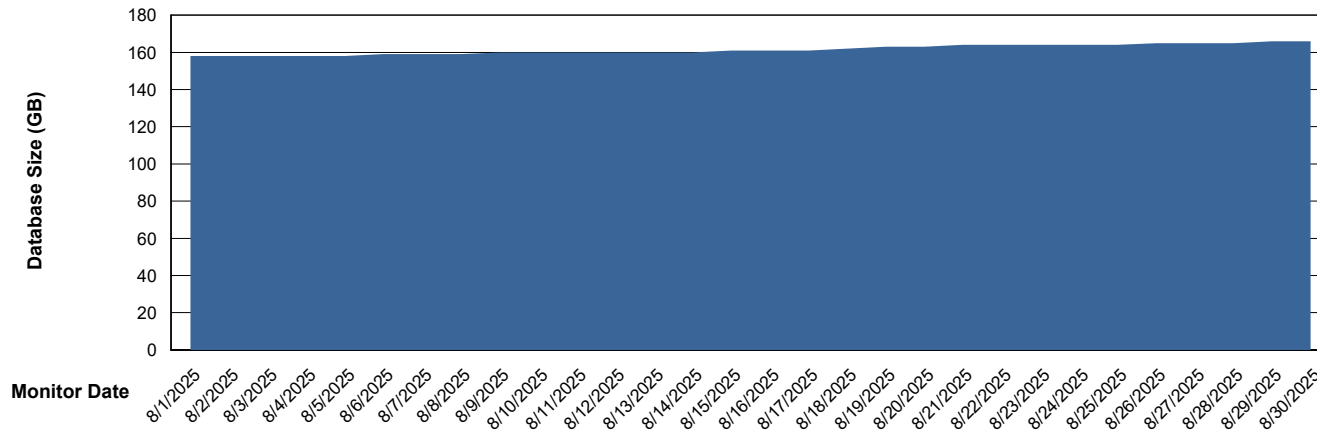

DATABASE SIZE KBR-DBS1-TOR_PROD_ABS1

Database growth over last month