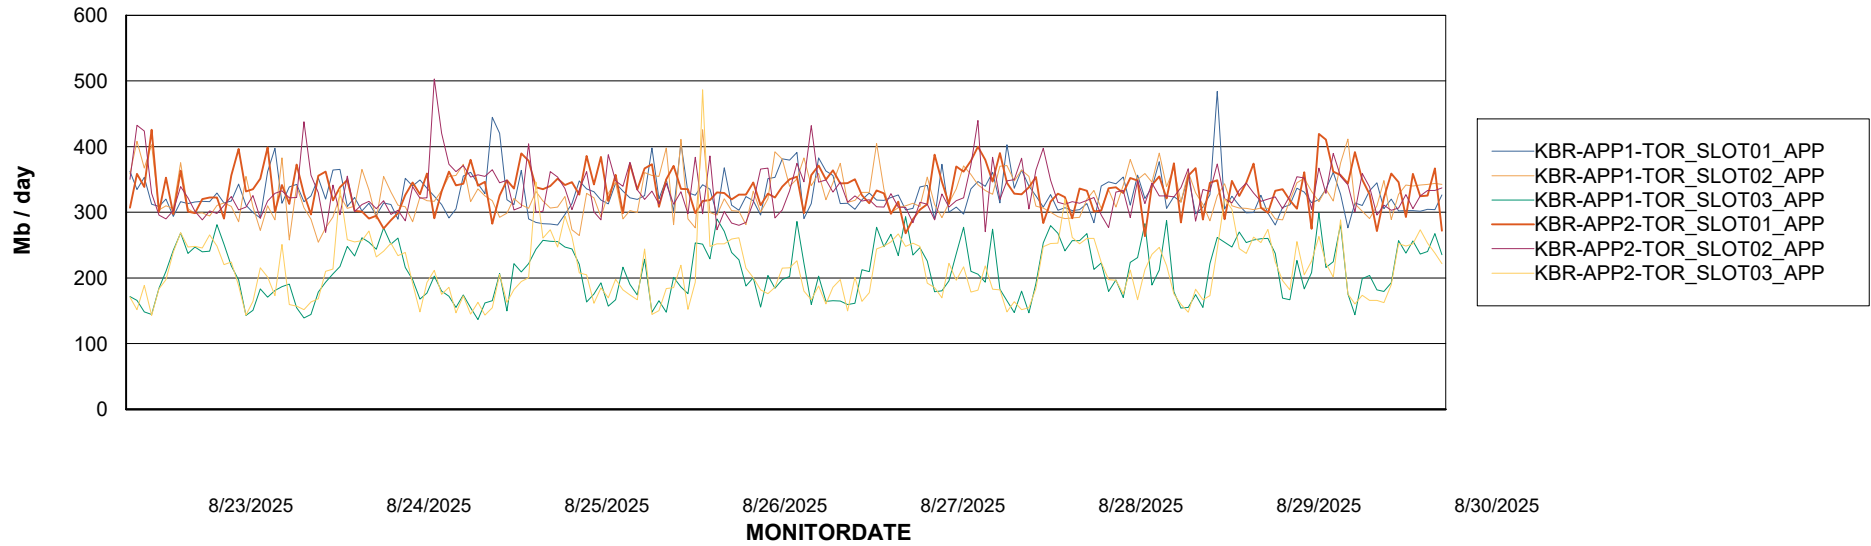

ABSSolute Application Server Services

Avg memory used per ABS Server Service