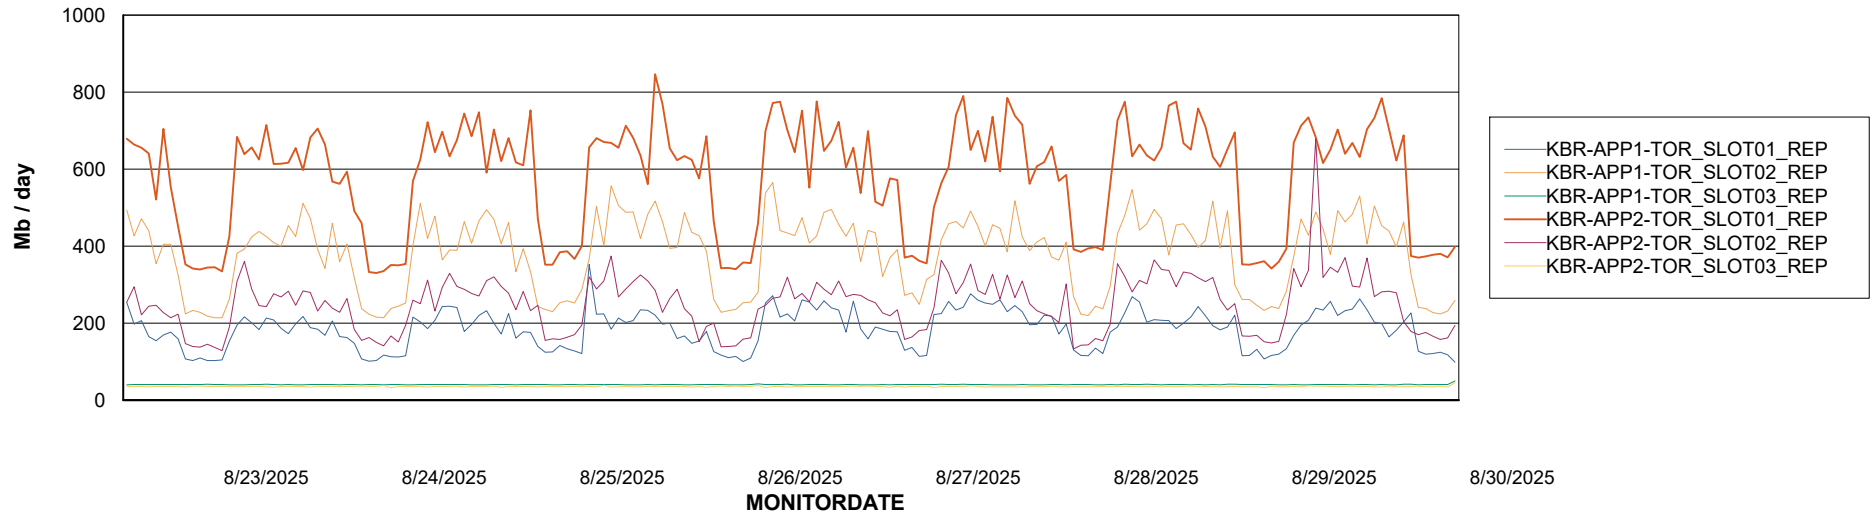

ABSSolute Application ReportServer Services

Avg memory used per ReportServer Service