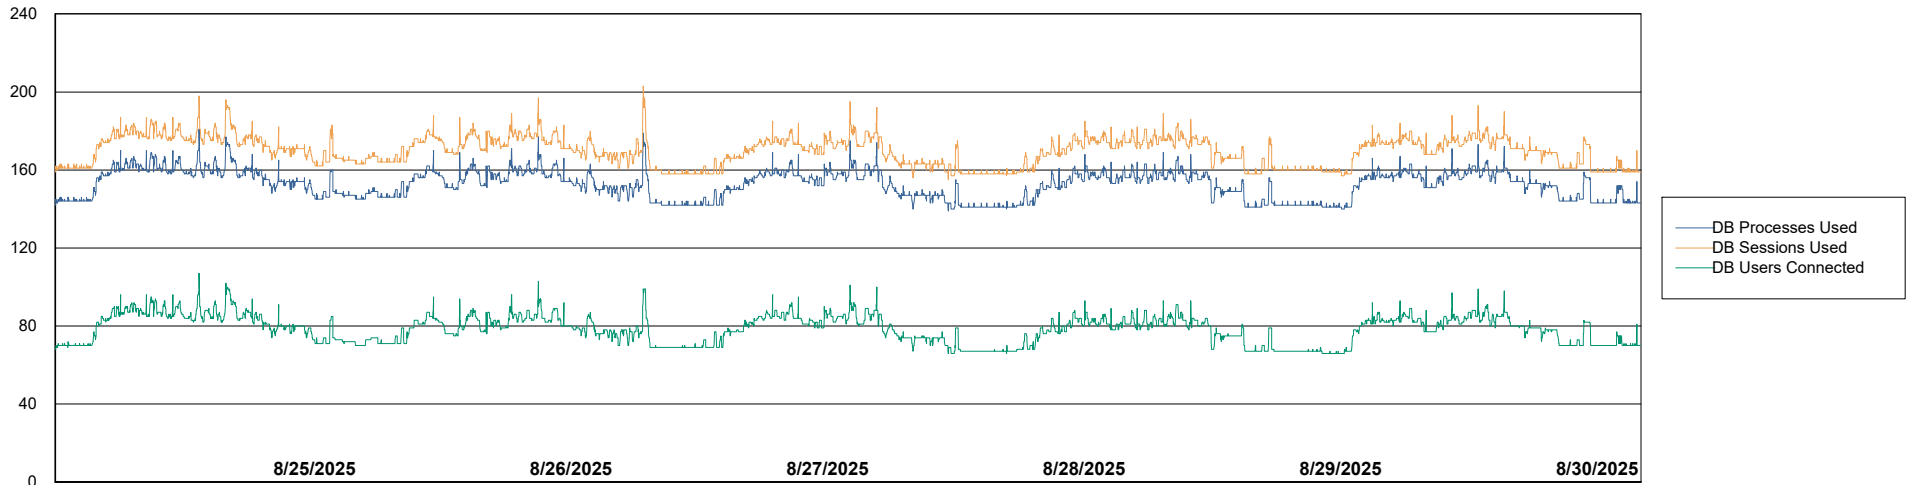

Database Performance KBR-DBS1-TOR_PROD_ABS1