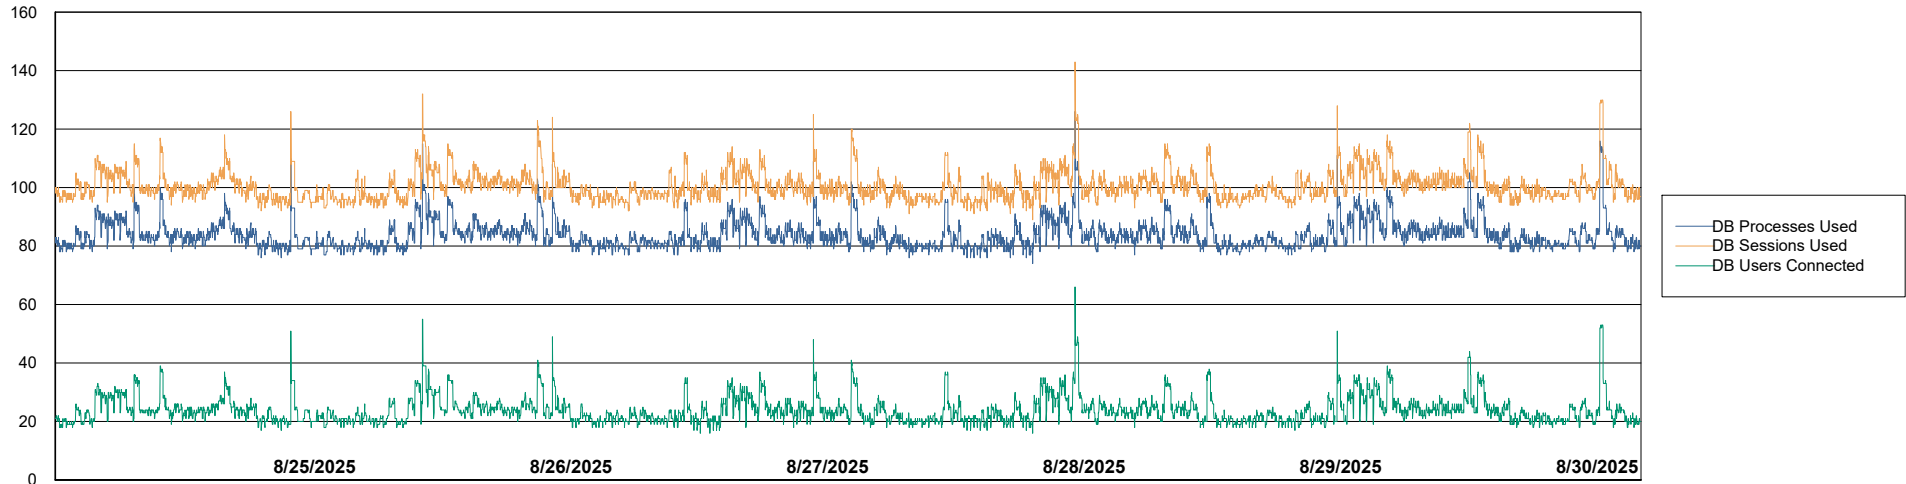

Database Performance KBR-BI-TOR_PROD_ABS1