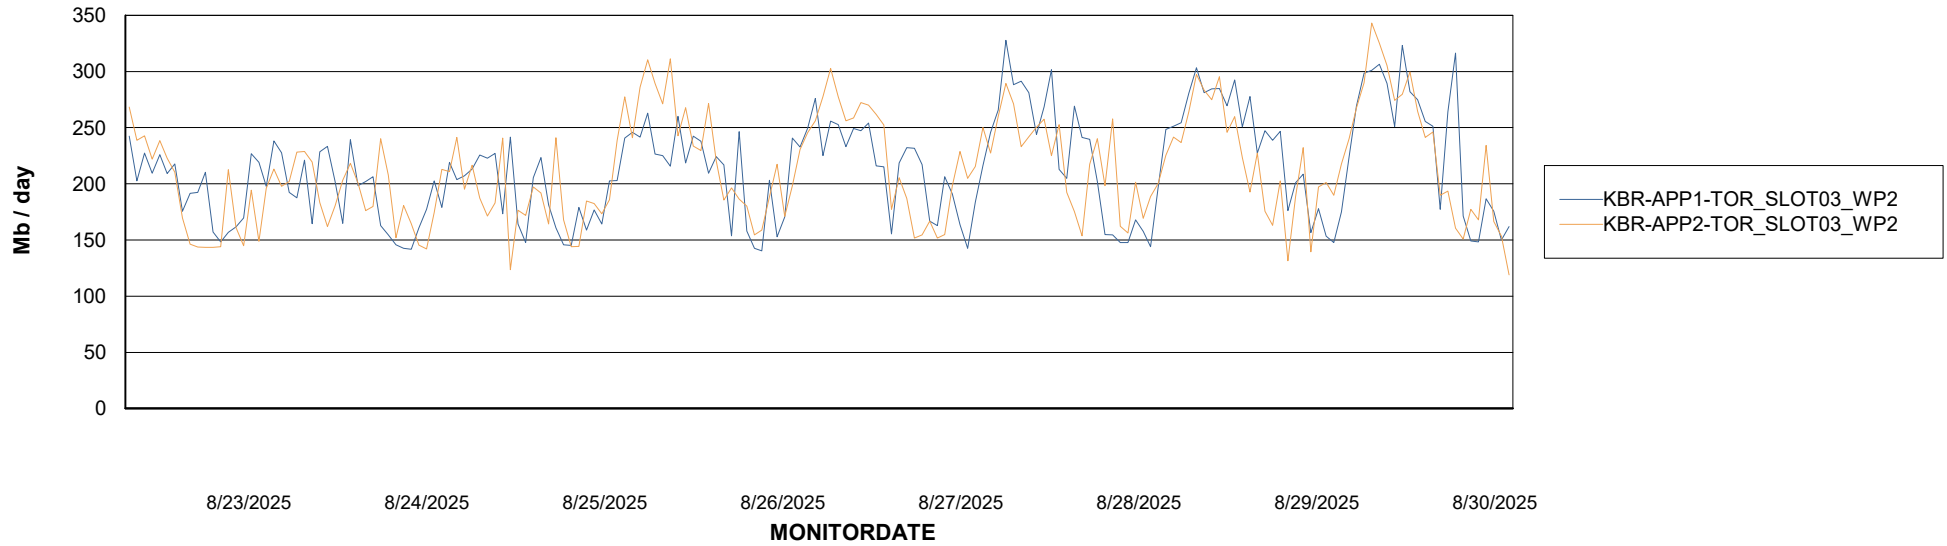

ABSSolute Web Component Services

Avg memory used per ABS Web component