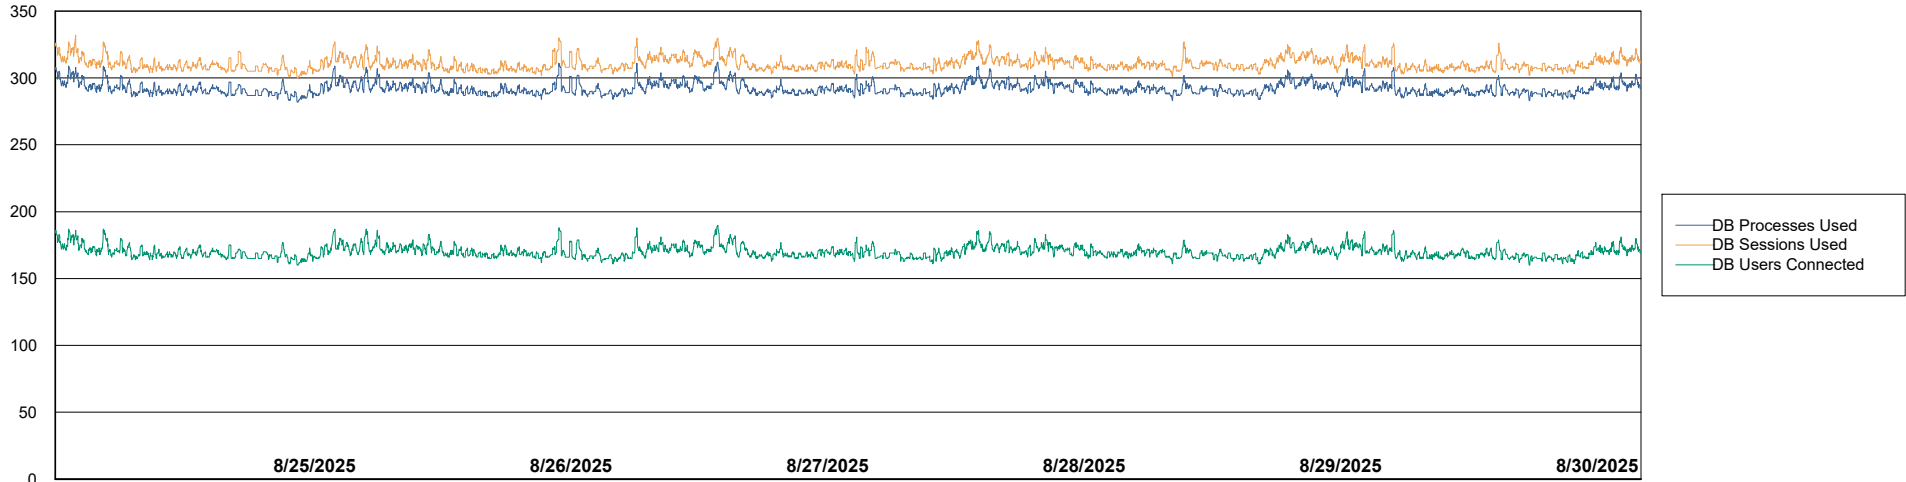

DB Processes Max 4
DB Processes Max 1,000
DB Processes Max 0

Weekly SLA Customer Report

Customer JSG_Production (24/7)
Database ID 102

Database Performance JSG_PRD_RIKER_DB_HSBABS1

Weekly SLA Customer Report