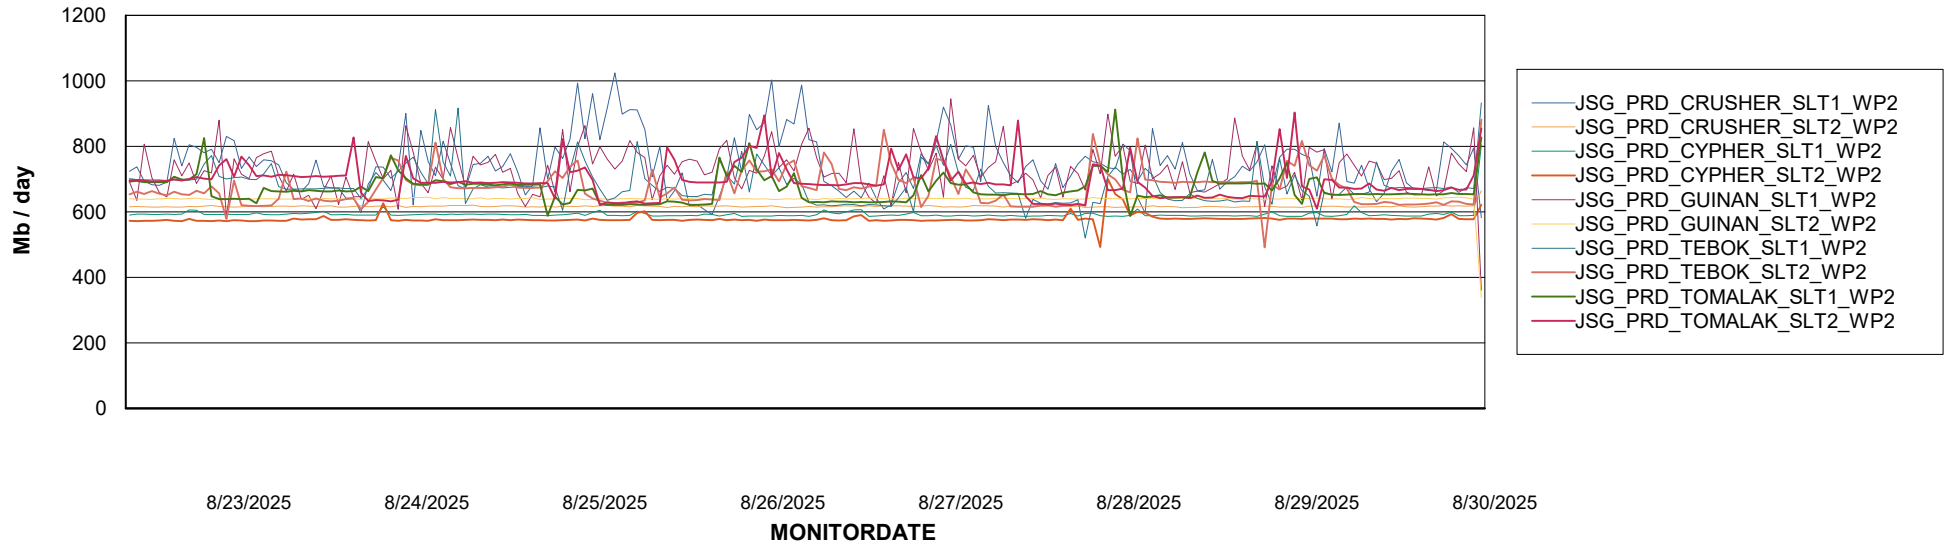

ABSSolute Web Component Services

Avg memory used per ABS Web component