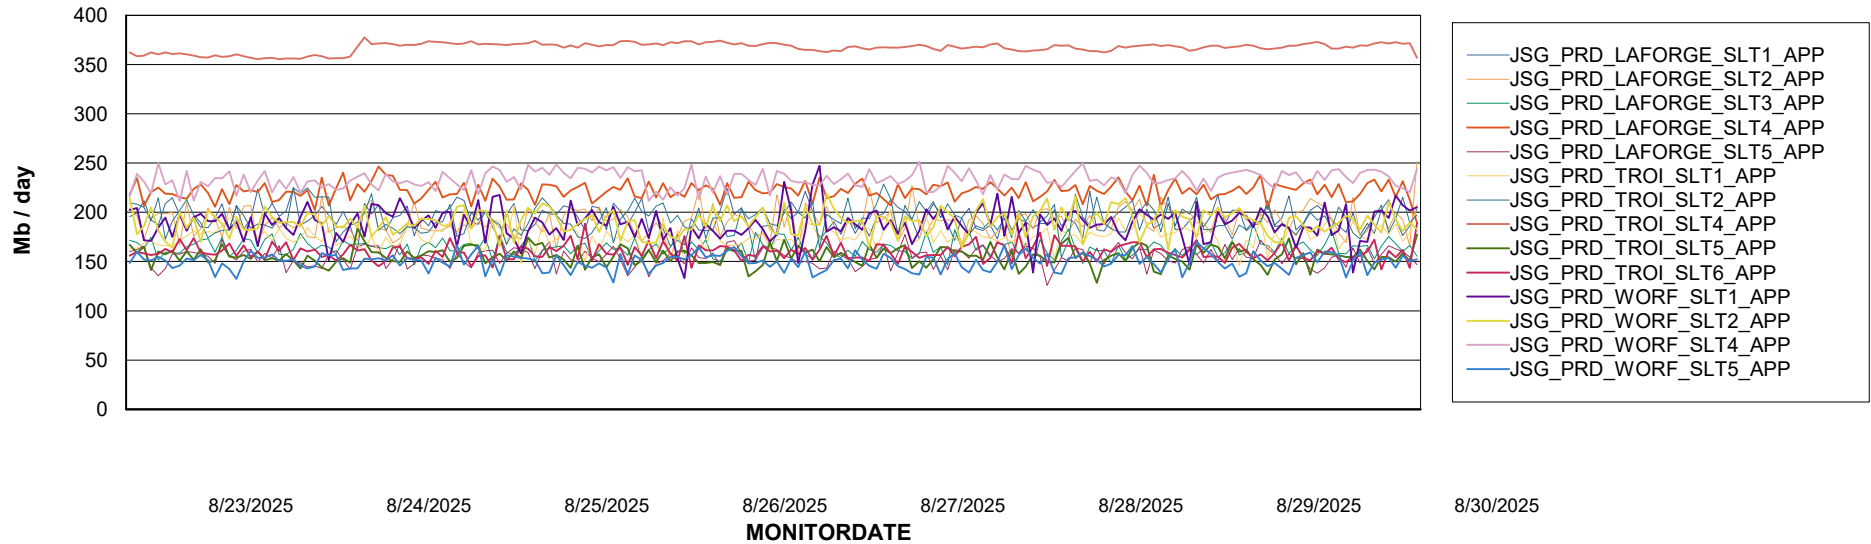

ABSSolute Application Server Services

Avg memory used per ABS Server Service