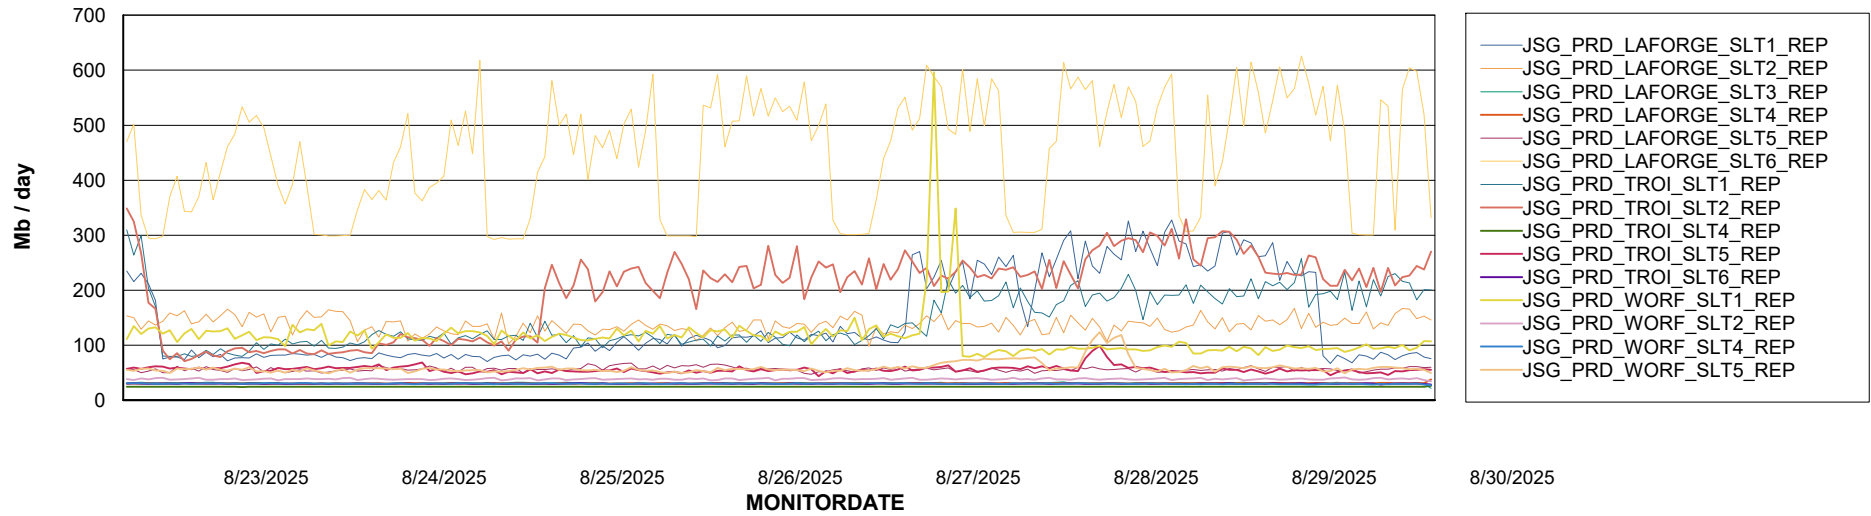

ABSSolute Application ReportServer Services

Avg memory used per ReportServer Service