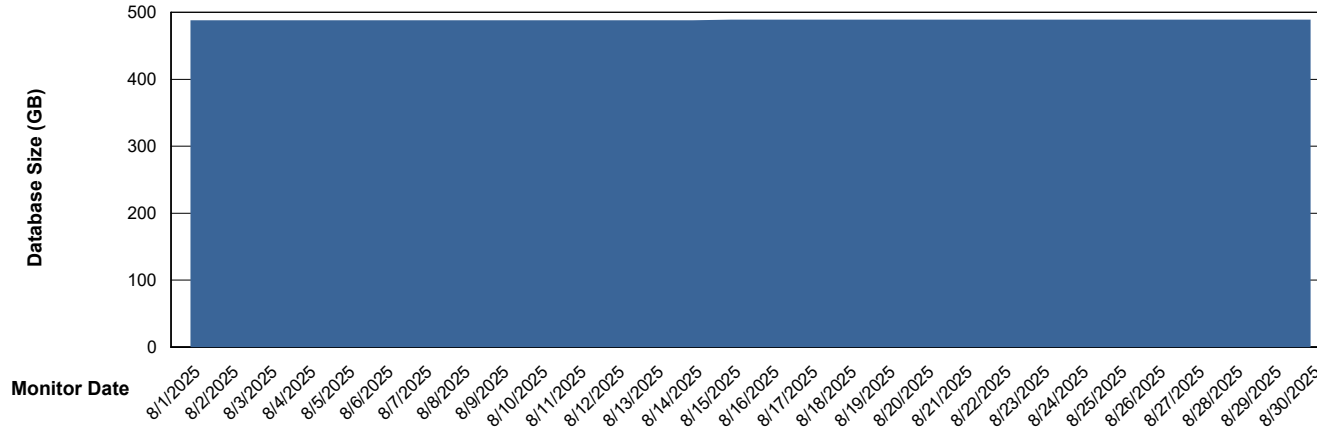

DATABASE SIZE JSG_PRD_BASHIR_DB_ABS1

Database growth over last month