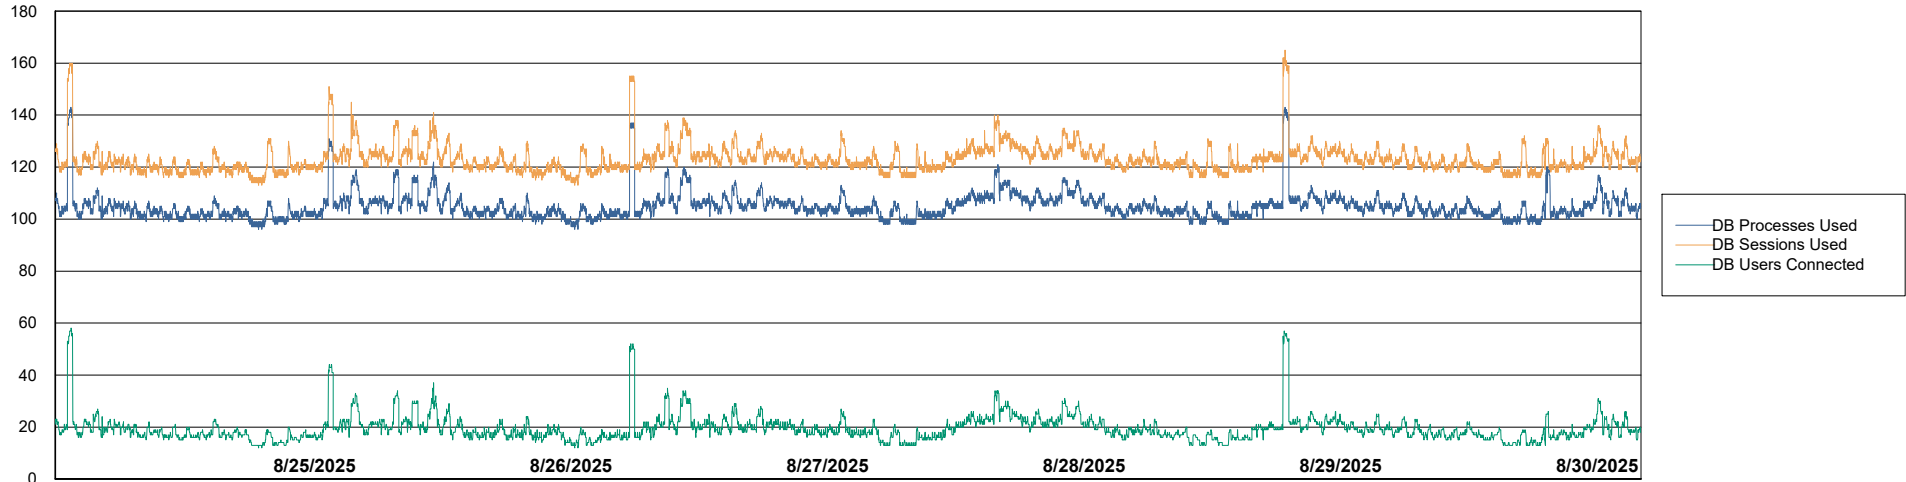

Database Performance JSG_PRD_BASHIR_DB_ABS1