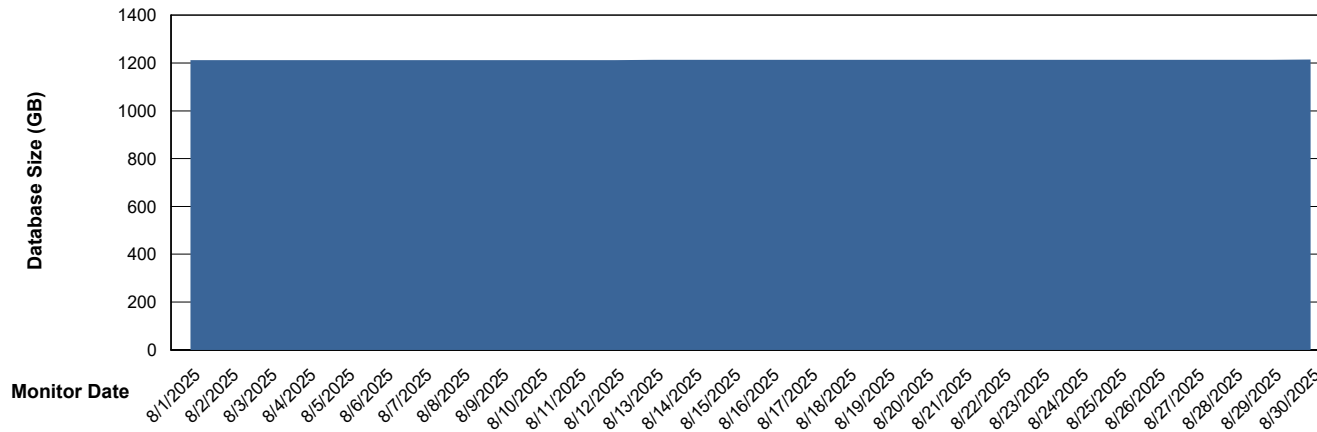

Customer JSG_Production (24/7)
Database ID 102

DATABASE SIZE JSG_PRD_BASHIR_DB_ABS1

Database growth over last month

DATABASE SIZE JSG_PRD_RIKER_DB_HSBABS1

Database growth over last month

Weekly SLA Customer Report