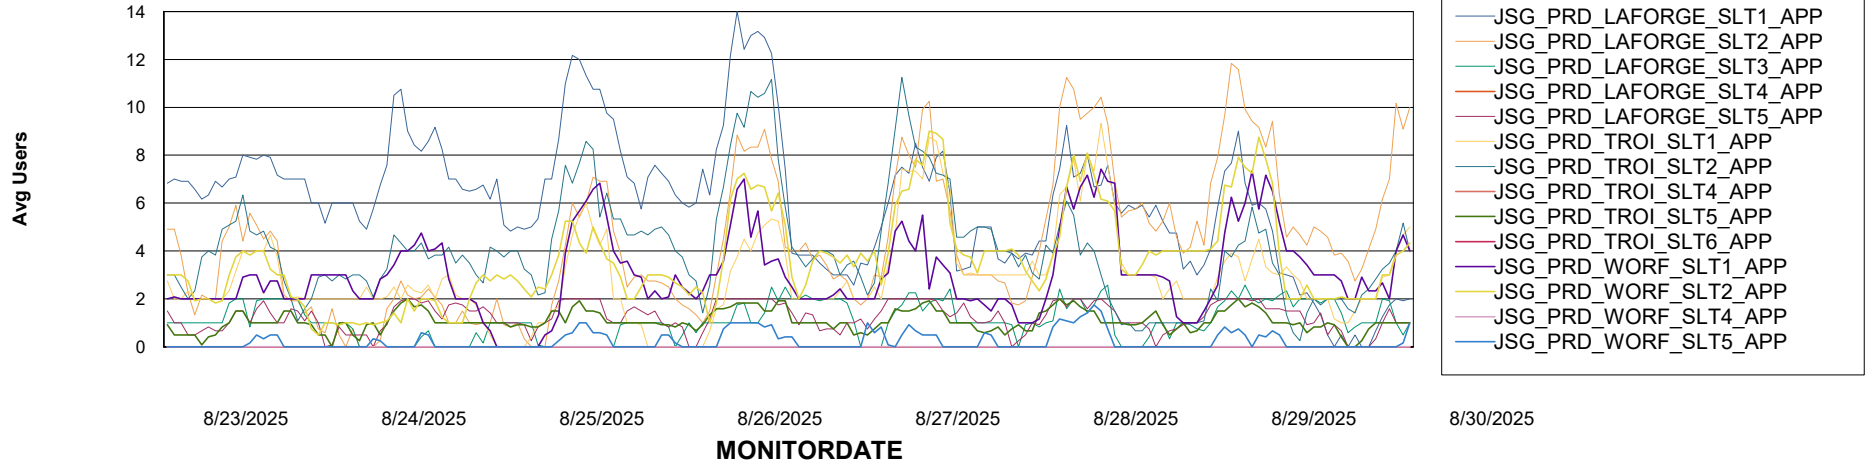

Avg users per day per ABS server