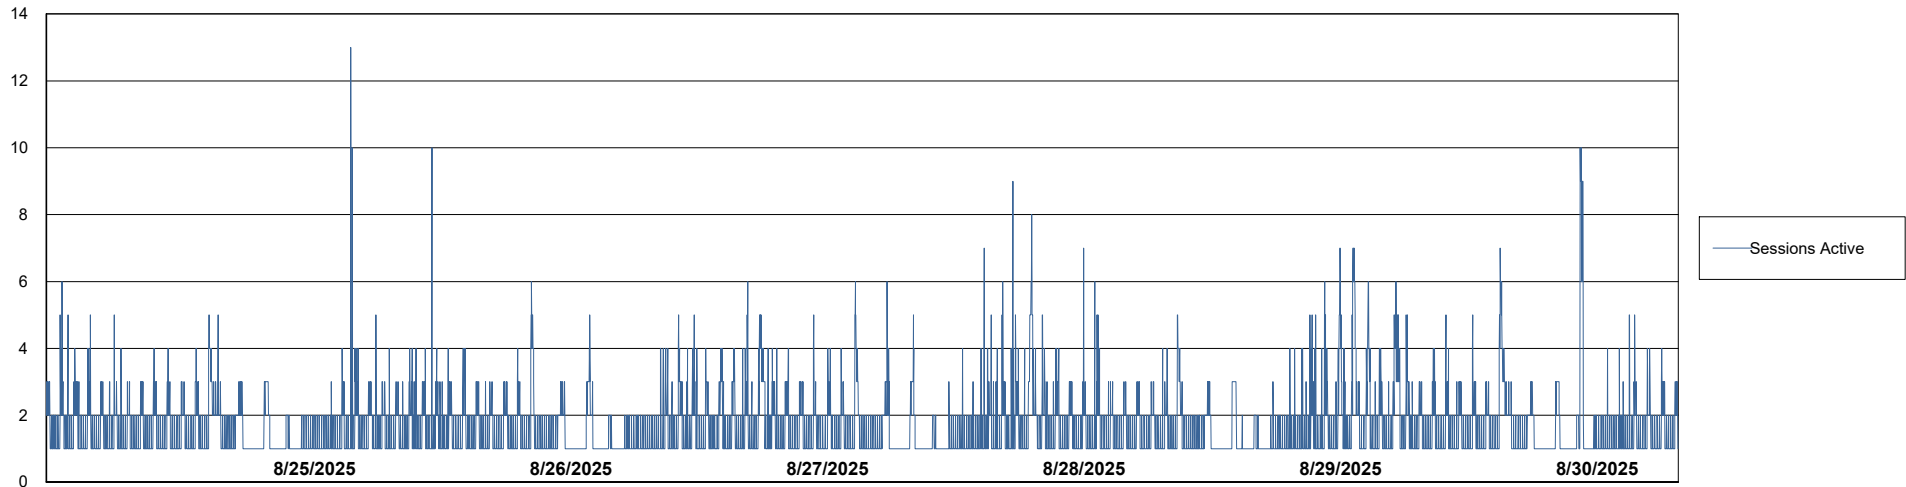

Weekly SLA Customer Report

Customer JSG_Production (24/7)
Database ID 102

Harddisk Usage JSG_PRD_WORF

	Free disk space on C: (%)	Total disk space on C: (Gb)	Used disk space on C: (Gb)
8/30/2025	50	149	75
8/29/2025	50	149	75
8/28/2025	50	149	74
8/27/2025	50	149	74
8/26/2025	50	149	74
8/25/2025	50	149	74
8/24/2025	50	149	74

Weekly SLA Customer Report

Customer JSG_Production (24/7)
Database ID 102

Database Performance JSG_PRD_BASHIR_DB_ABS1

Weekly SLA Customer Report

Customer JSG_Production (24/7)
Database ID 102

Database Performance JSG_PRD_PICARD_DB_ABS1