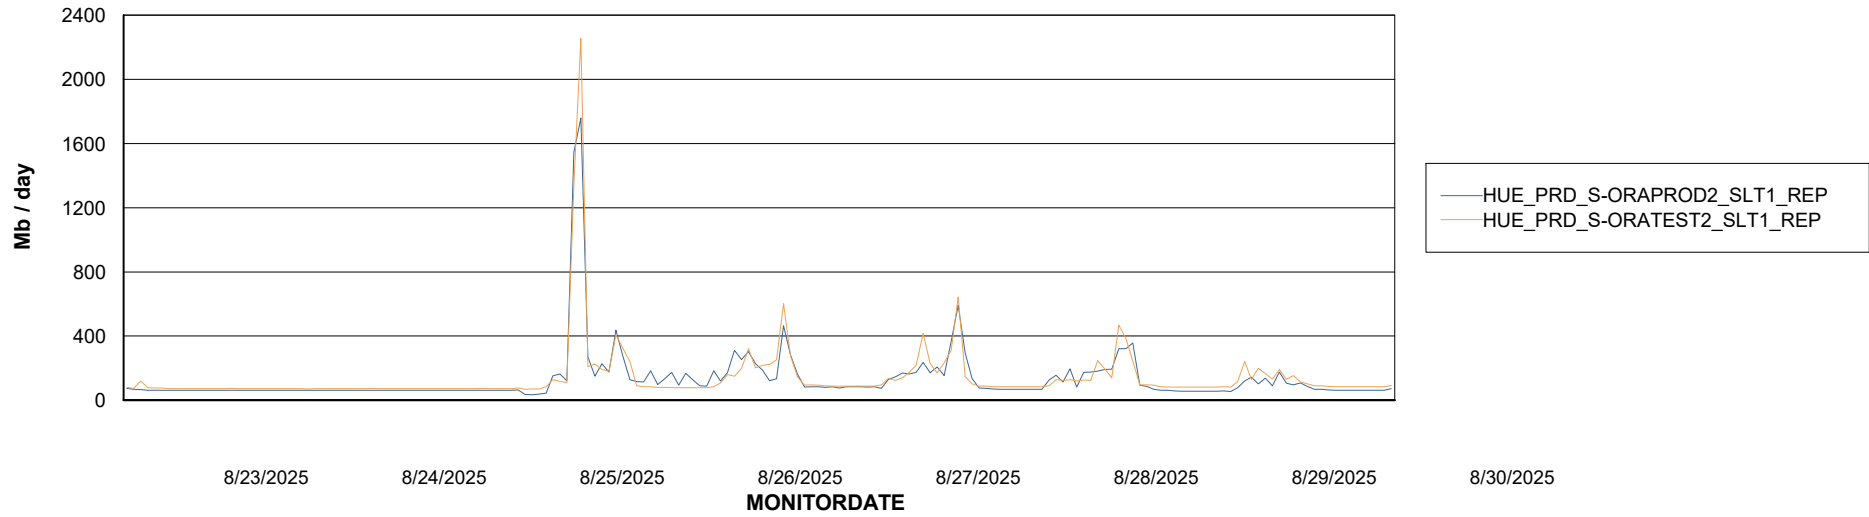

Avg memory used per ABS Server Service

Avg users per day per ABS server

Weekly SLA Customer Report

Customer HUE_Production
Database ID 154

ABSSolute Application ReportServer Services

Avg memory used per ReportServer Service