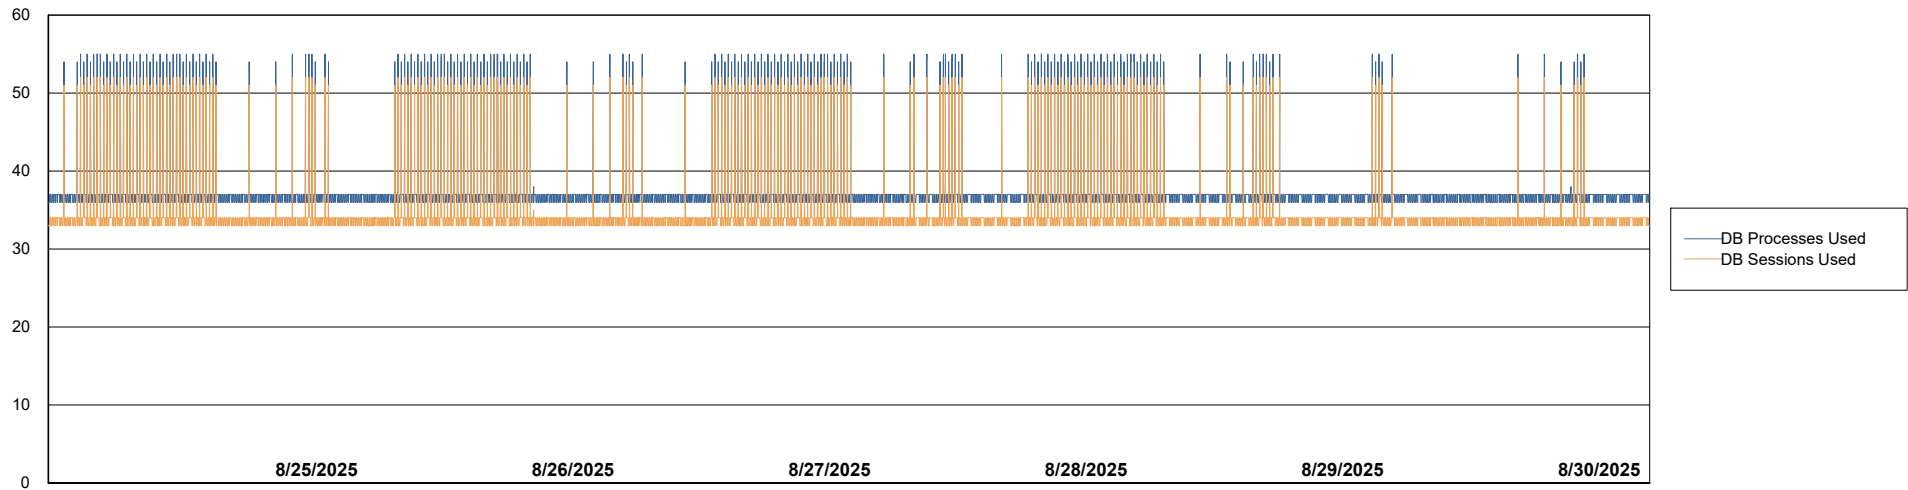

Database Performance HUE_PRD_S-ORATEST2_HSBABS1

DB Processes Max 1,000