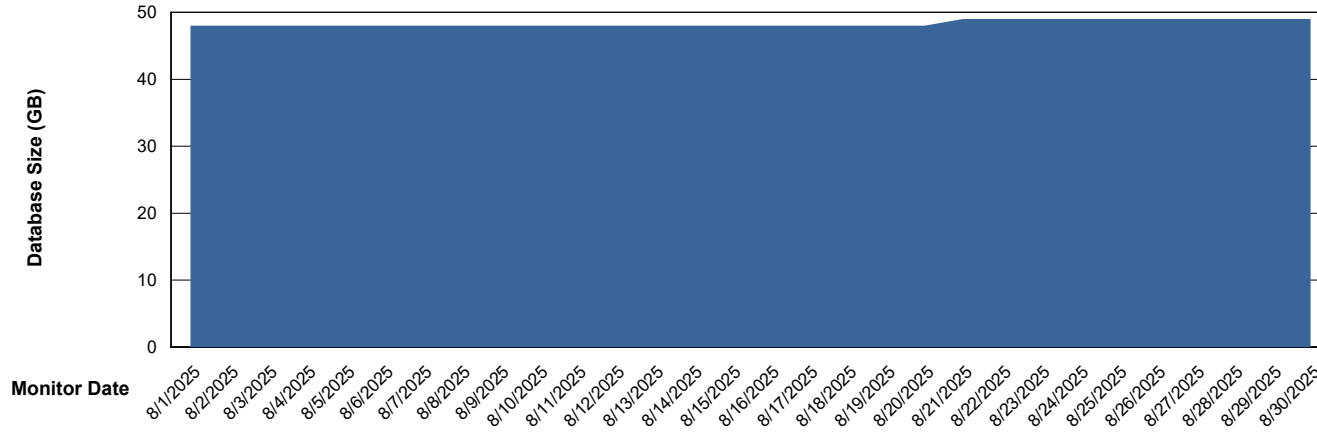

DATABASE SIZE HUE_PRD_S-ORABI2024_ABS1

Database growth over last month