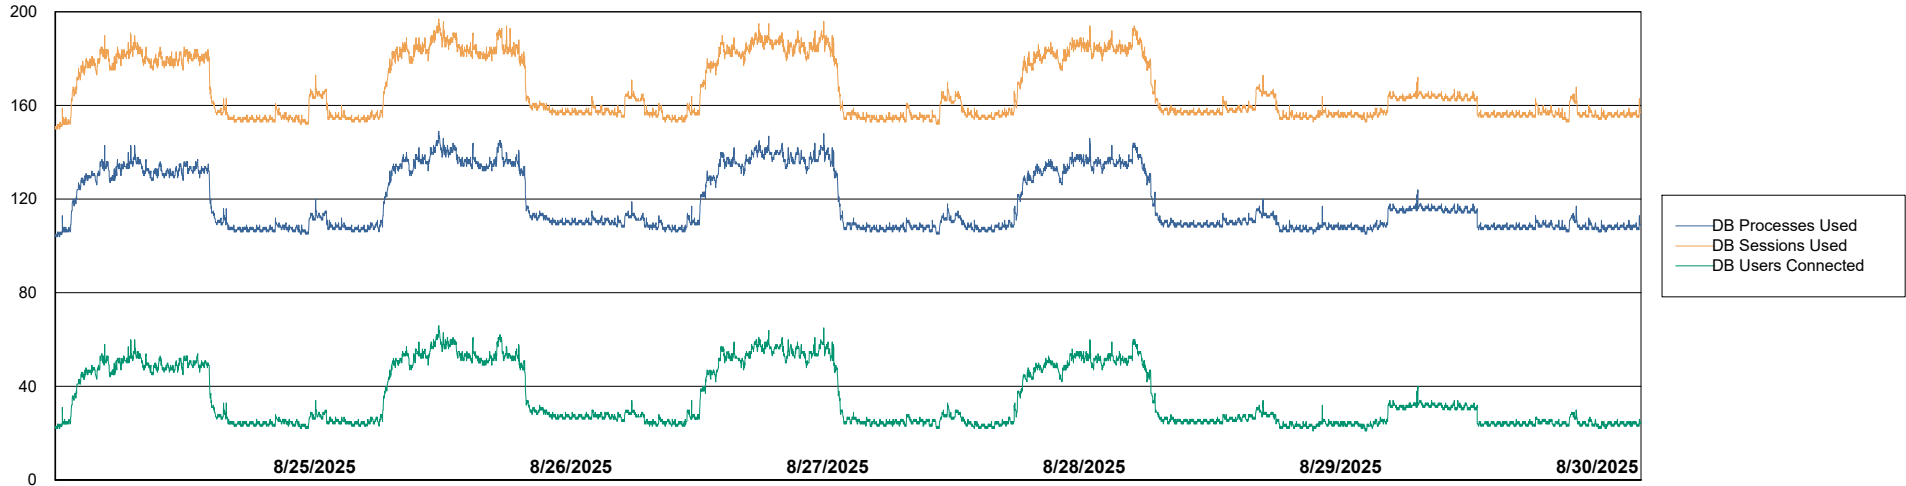

Weekly SLA Customer Report

Customer HUE_Production
Database ID 154

Database Performance HUE_PRD_S-ORABI2024_ABS1

Weekly SLA Customer Report

Customer HUE_Production
Database ID 154

Database Performance HUE_PRD_S-ORAPROD2_ABS1