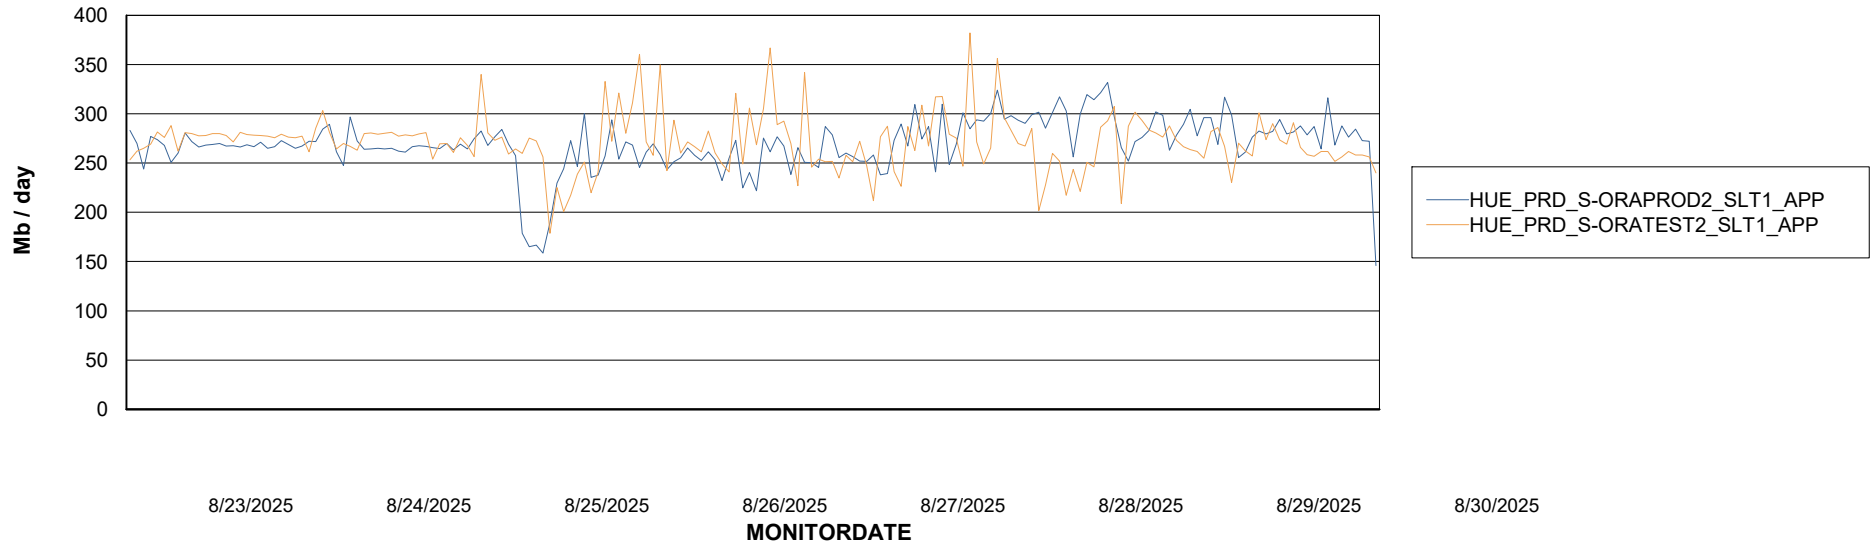

ABSSolute Application Server Services

Avg memory used per ABS Server Service