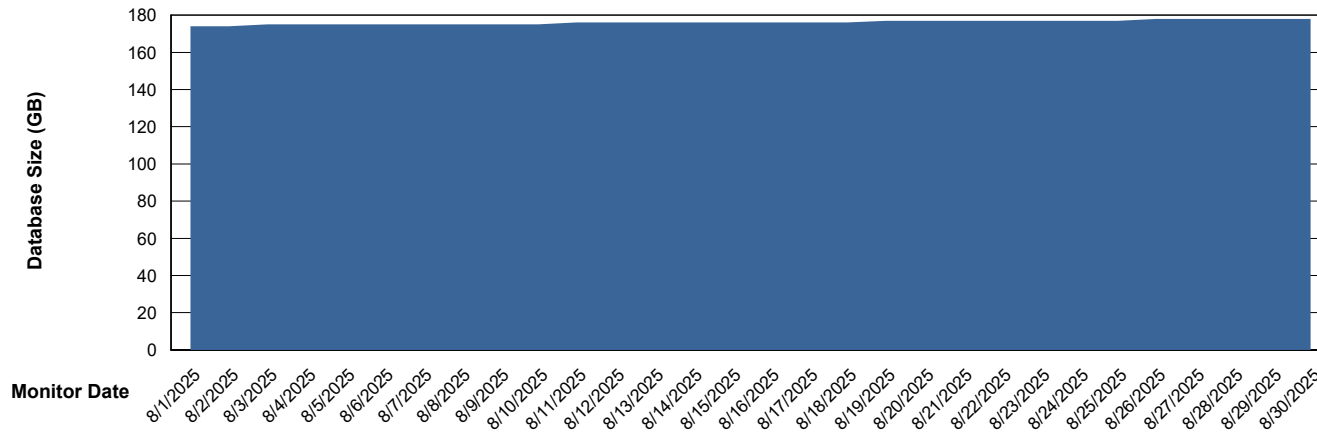

DATABASE SIZE HUE_PRD_S-ORAPROD2_ABS1

Database growth over last month