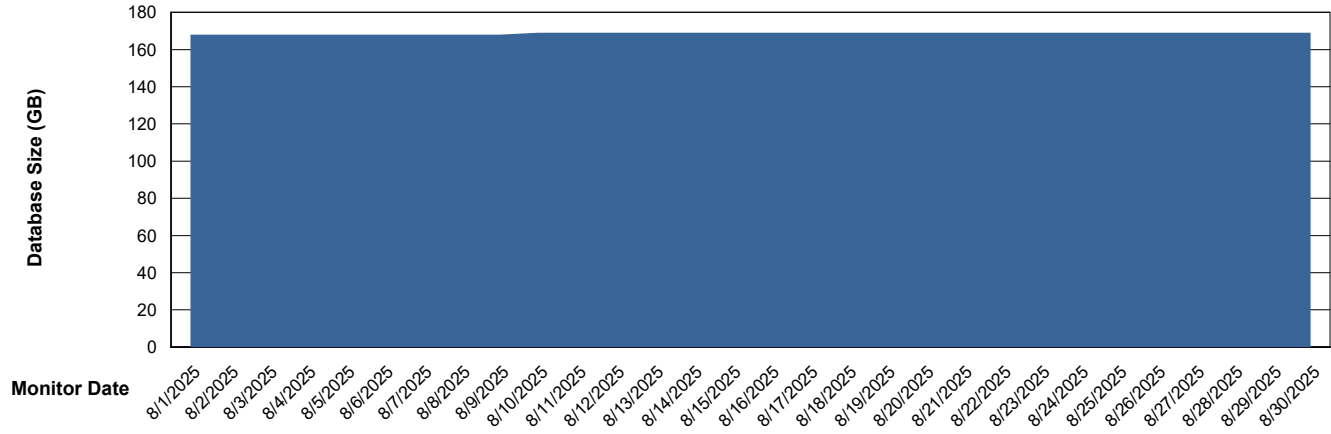

Weekly SLA Customer Report

Customer EUT_Production
Database ID 114

Database Performance EUT_EUP_PRD_URVINA22T_DB_ABS1

Weekly SLA Customer Report

Customer EUT_Production
Database ID 114

Database Performance EUT_URM_PRD_URVINA26_DB_ABS1

Weekly SLA Customer Report

Customer EUT_Production
Database ID 114

DATABASE SIZE EUT_EUP_PRD_URVINA22T_DB_ABS1

Database growth over last month

DATABASE SIZE EUT_URM_PRD_URVINA26_DB_ABS1

Database growth over last month