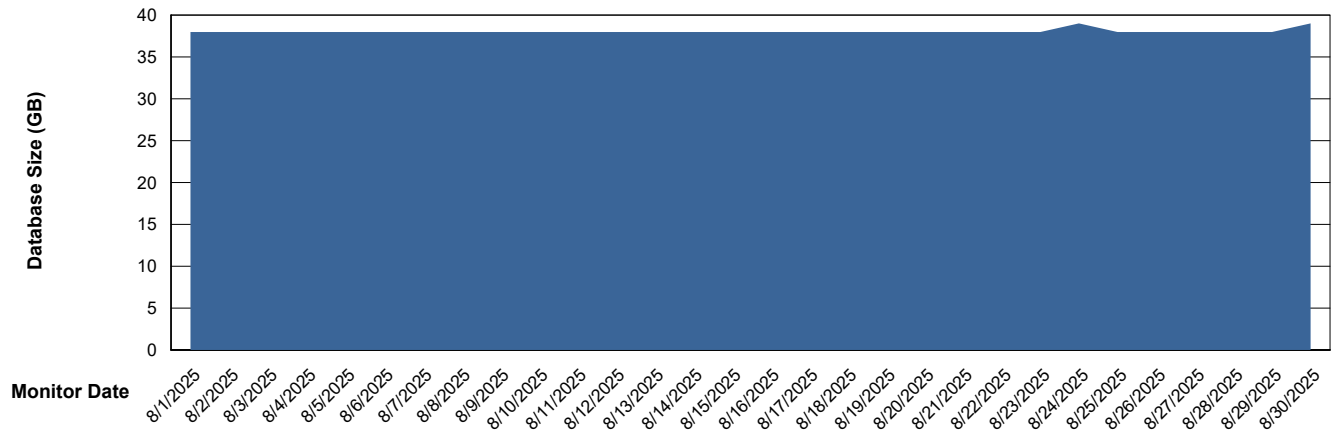

Weekly SLA Customer Report

Customer EUT_Production
Database ID 114

DATABASE SIZE EUT_EUP_PRD_URVINA22T_DB_ABS1

Database growth over last month

DATABASE SIZE EUT_URM_PRD_URVINA26_DB_ABS1

Database growth over last month