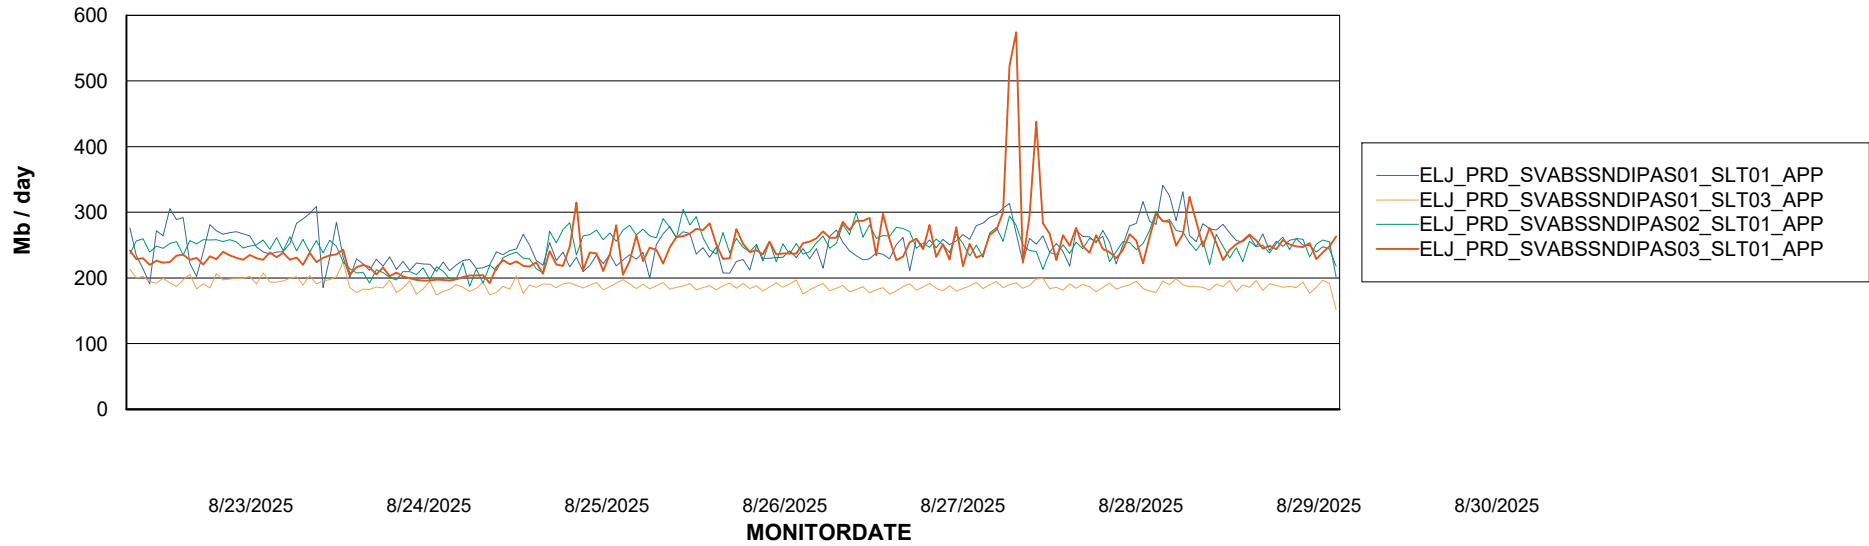

ABSSolute Application Server Services

Avg memory used per ABS Server Service