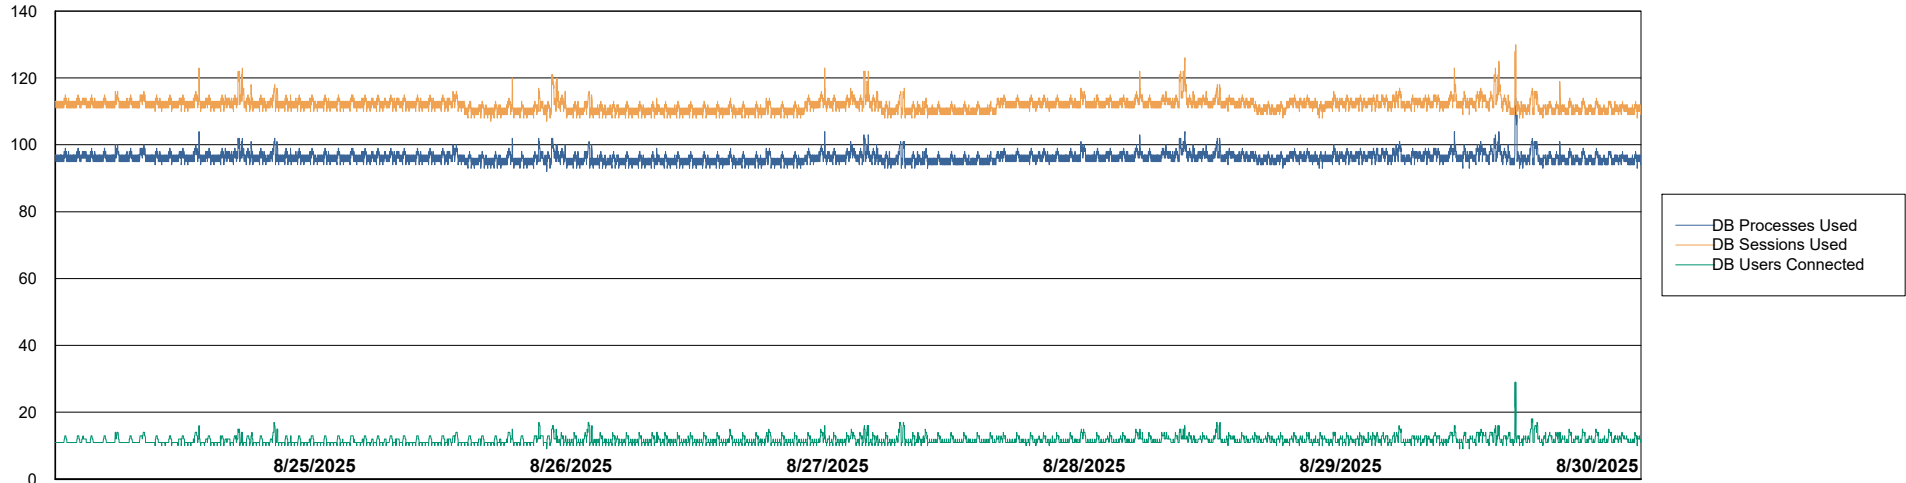

DB Processes Max 0
DB Processes Max 1,000

Weekly SLA Customer Report

Customer ELJ Production
Database ID 72

Database Performance ELJ_PRD_FRASEQXPRDDB03_ABS1

Weekly SLA Customer Report

Customer ELJ Production
Database ID 72