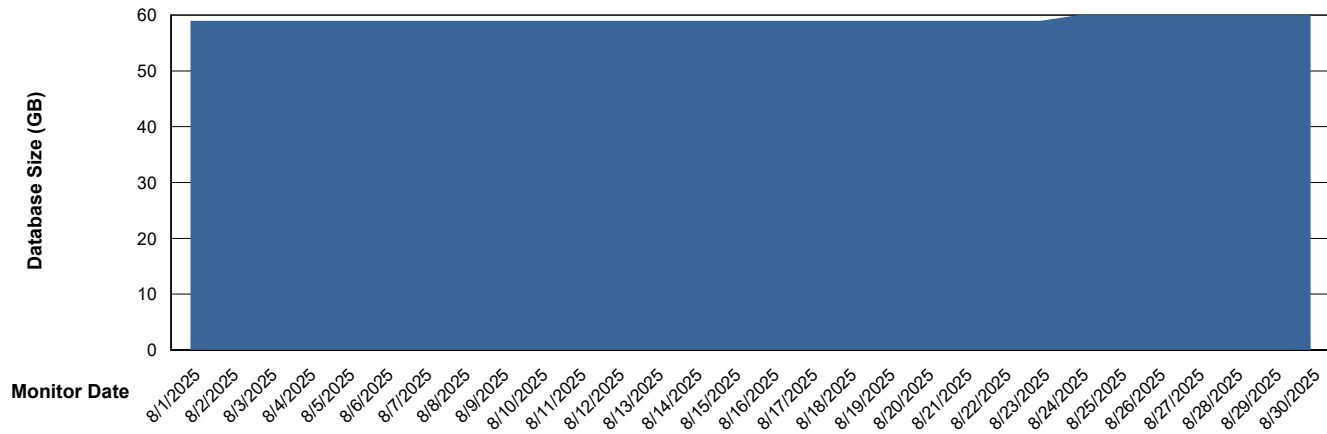

DB Processes Max 0
DB Processes Max 1,000

Weekly SLA Customer Report

Customer ELJ Production
Database ID 72

Database Performance ELJ_PRD_FRASEQXPRDDB03_ABS1

Weekly SLA Customer Report

Customer ELJ Production
Database ID 72

DATABASE SIZE ELJ_PRD_FRASEQXPRDDB01_ABS1

Database growth over last month

DATABASE SIZE ELJ_PRD_FRASEQXPRDDB03_ABS1

Database growth over last month

Weekly SLA Customer Report

Customer ELJ Production
 Database ID 72