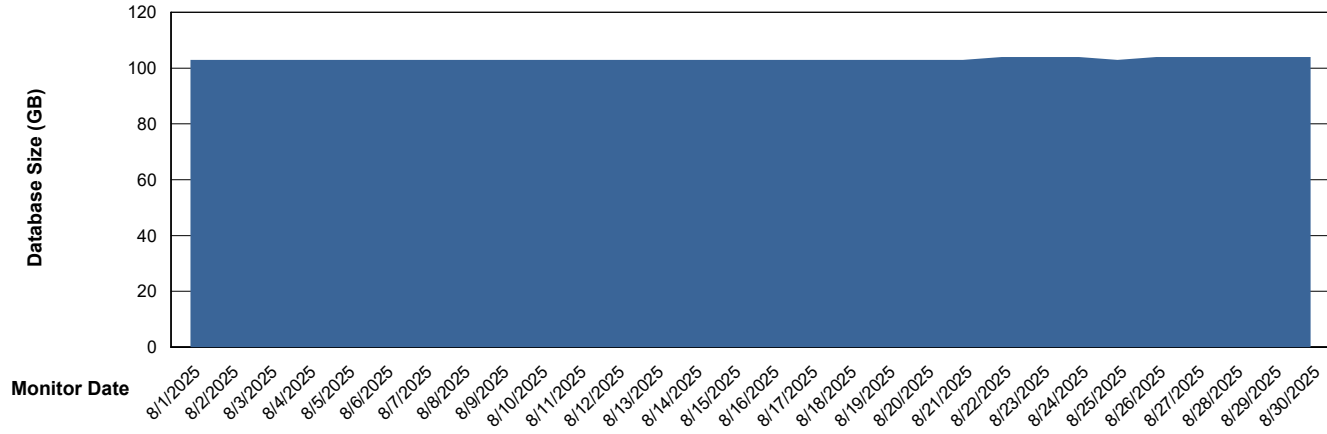

DB Processes Max 0
DB Processes Max 1,000

Weekly SLA Customer Report

Customer ELJ Production
Database ID 72

Database Performance ELJ_PRD_FRASEQXPRDDB03_ABS1

Weekly SLA Customer Report

Customer ELJ Production
Database ID 72

DATABASE SIZE ELJ_PRD_FRASEQXPRDDB01_ABS1

Database growth over last month

DATABASE SIZE ELJ_PRD_FRASEQXPRDDB03_ABS1

Database growth over last month

Weekly SLA Customer Report

Customer ELJ Production
 Database ID 72