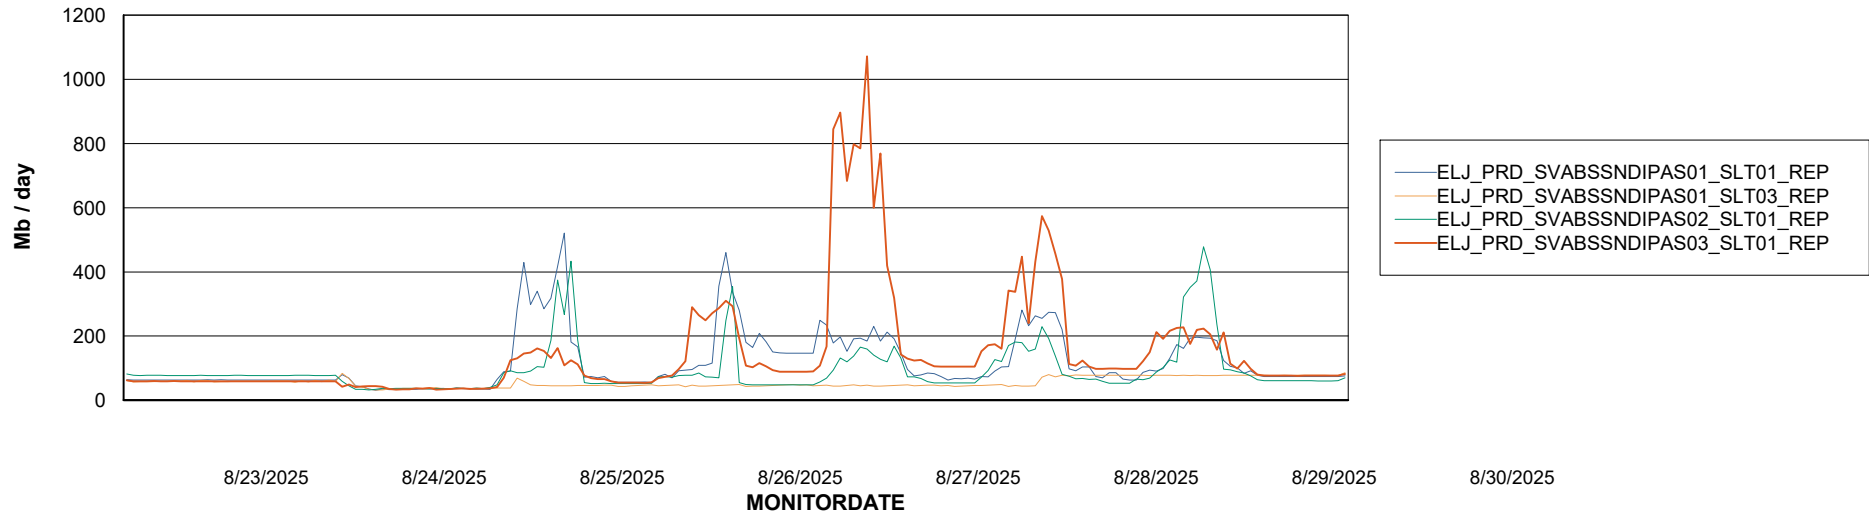

Avg memory used per ABS Server Service

Avg users per day per ABS server

Weekly SLA Customer Report

Customer ELJ Production
Database ID 72

ABSSolute Application ReportServer Services

Avg memory used per ReportServer Service