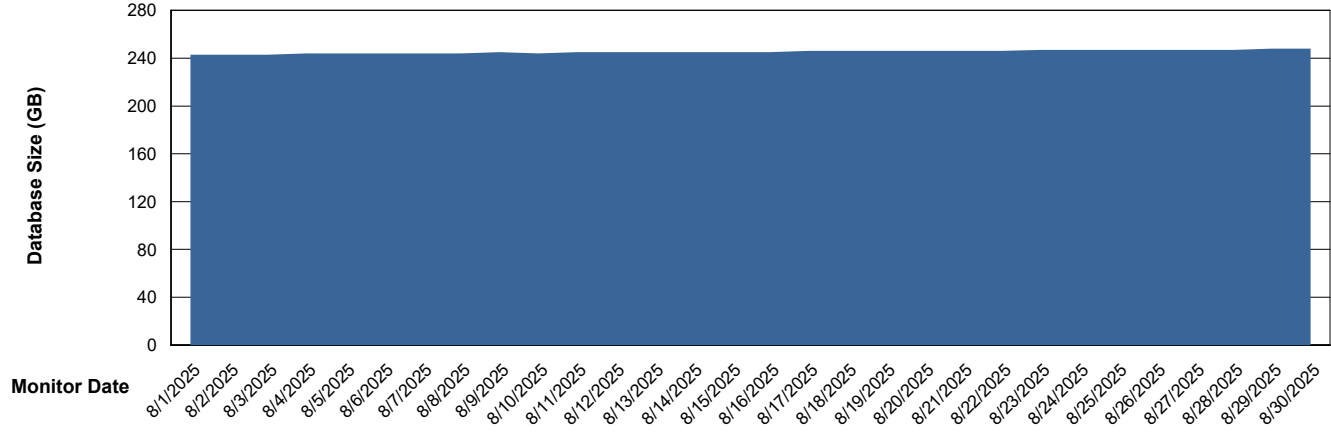

DATABASE SIZE ELI_PRD_FRASEQXPRDDB04-BI_ABS1

Database growth over last month