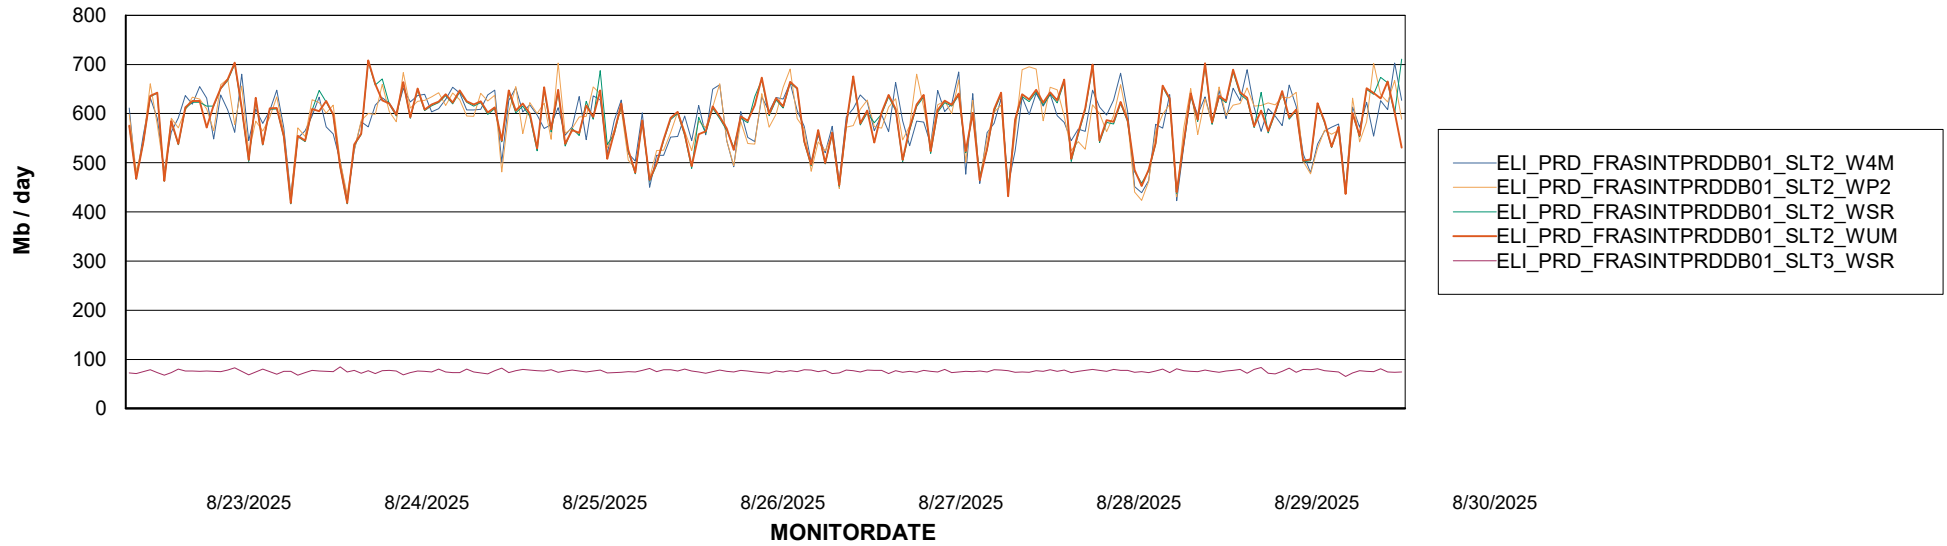

ABSolute Web Component Services

Avg memory used per ABS Web component