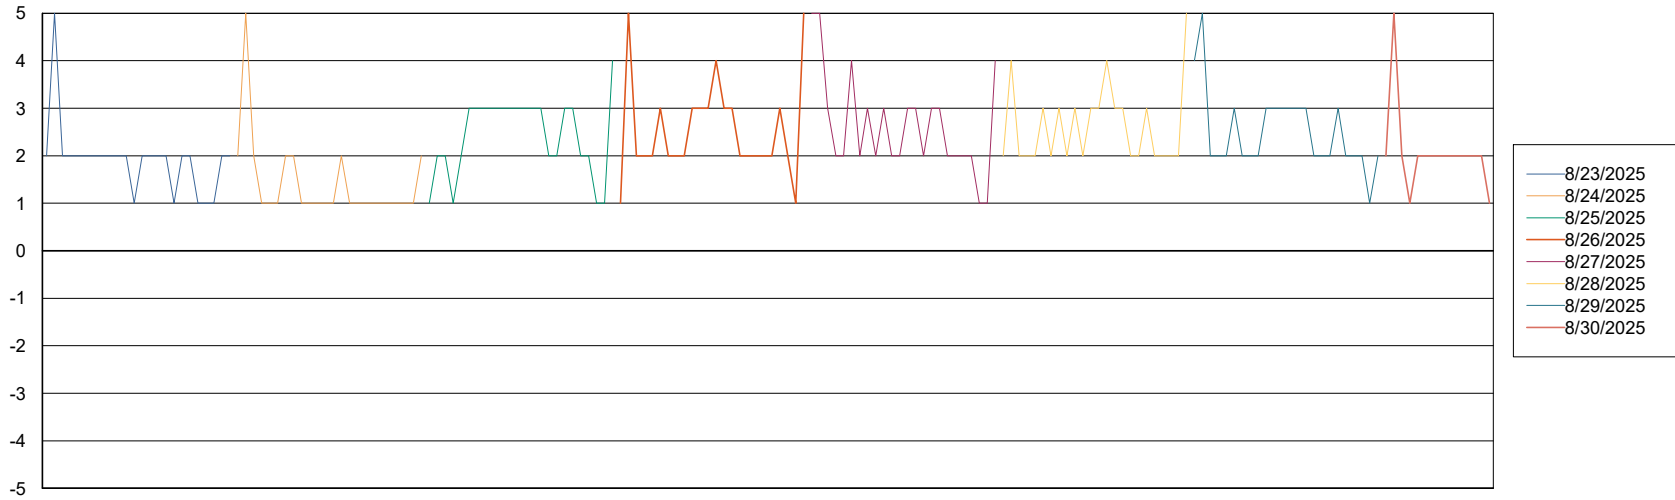

Standby Database Health ELI_Production

Recovery lag for last 7 days