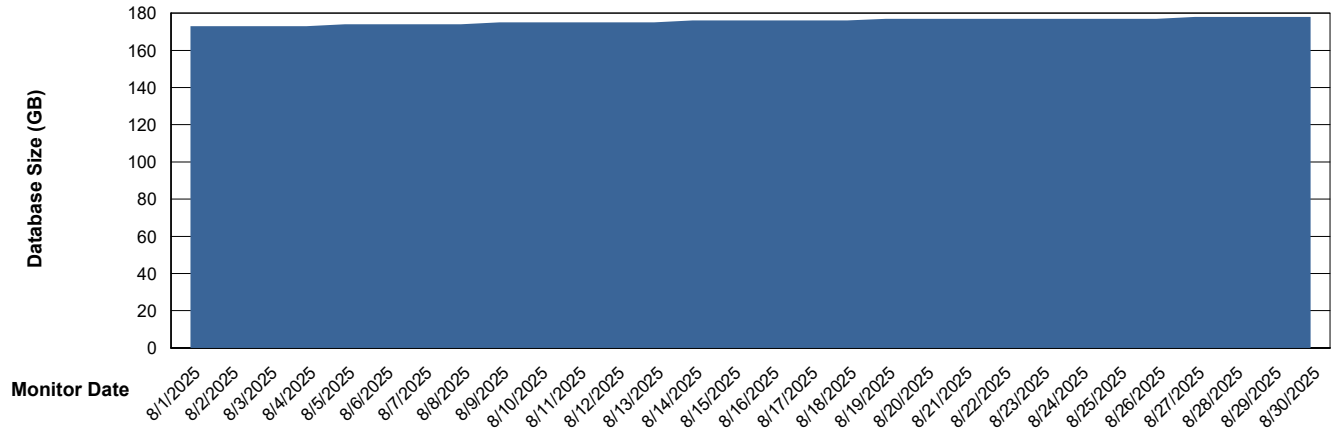

DATABASE SIZE ELI_PRD_FRASINTPRDDB01_ABS1

Database growth over last month