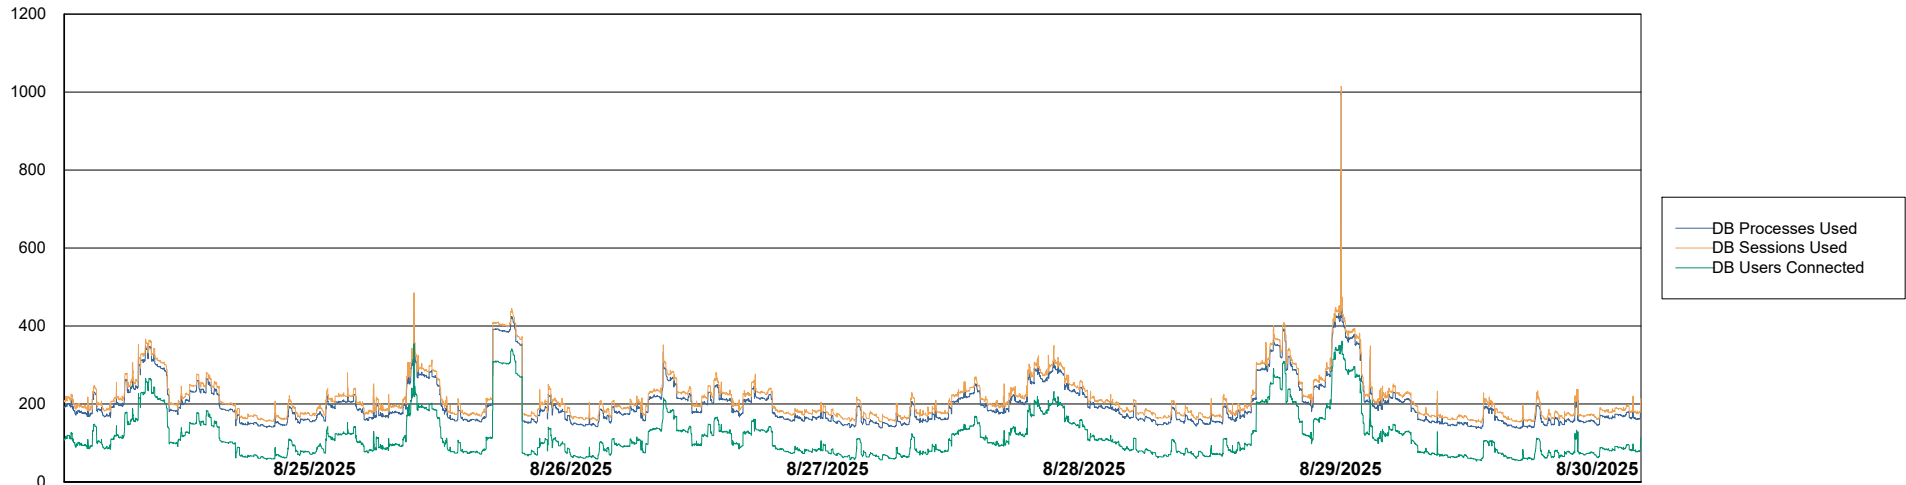

Database Performance ELI_PRD_FRASINTPRDDB01_ABS1