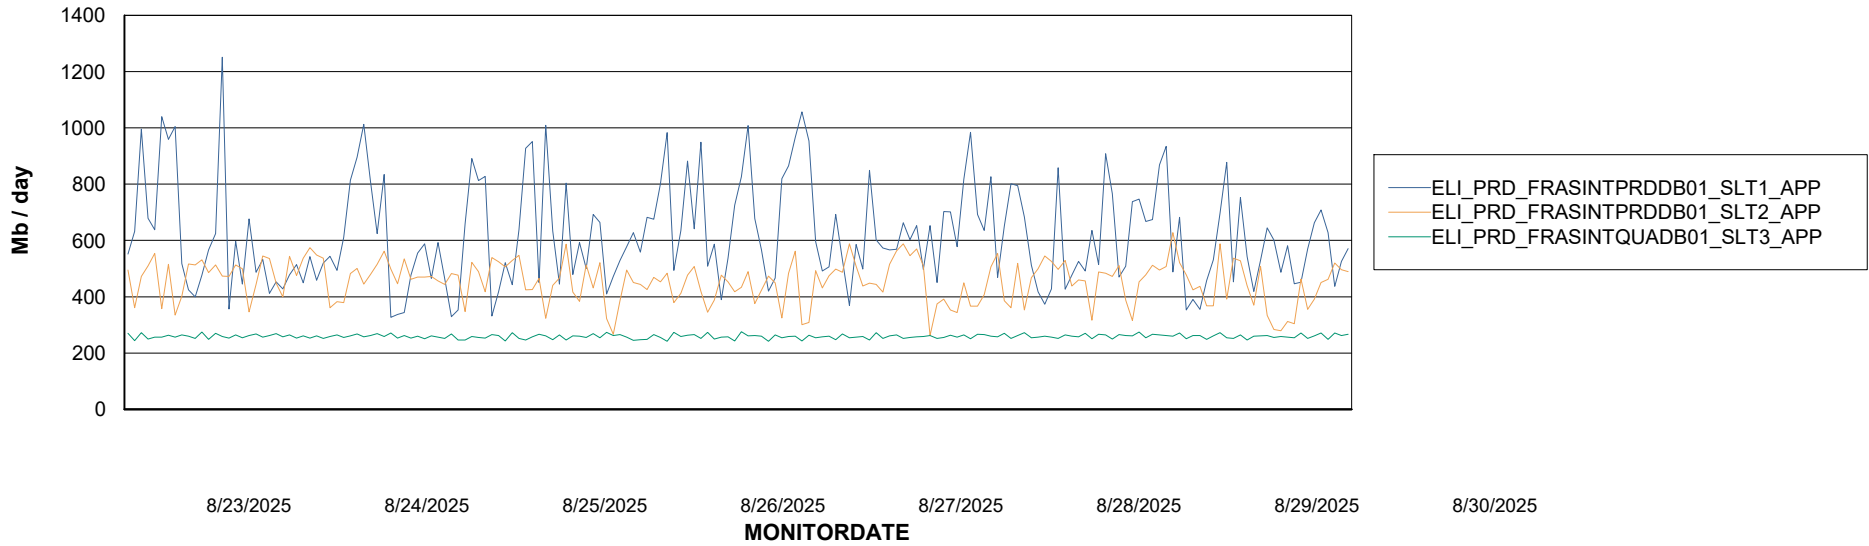

ABSSolute Application Server Services

Avg memory used per ABS Server Service