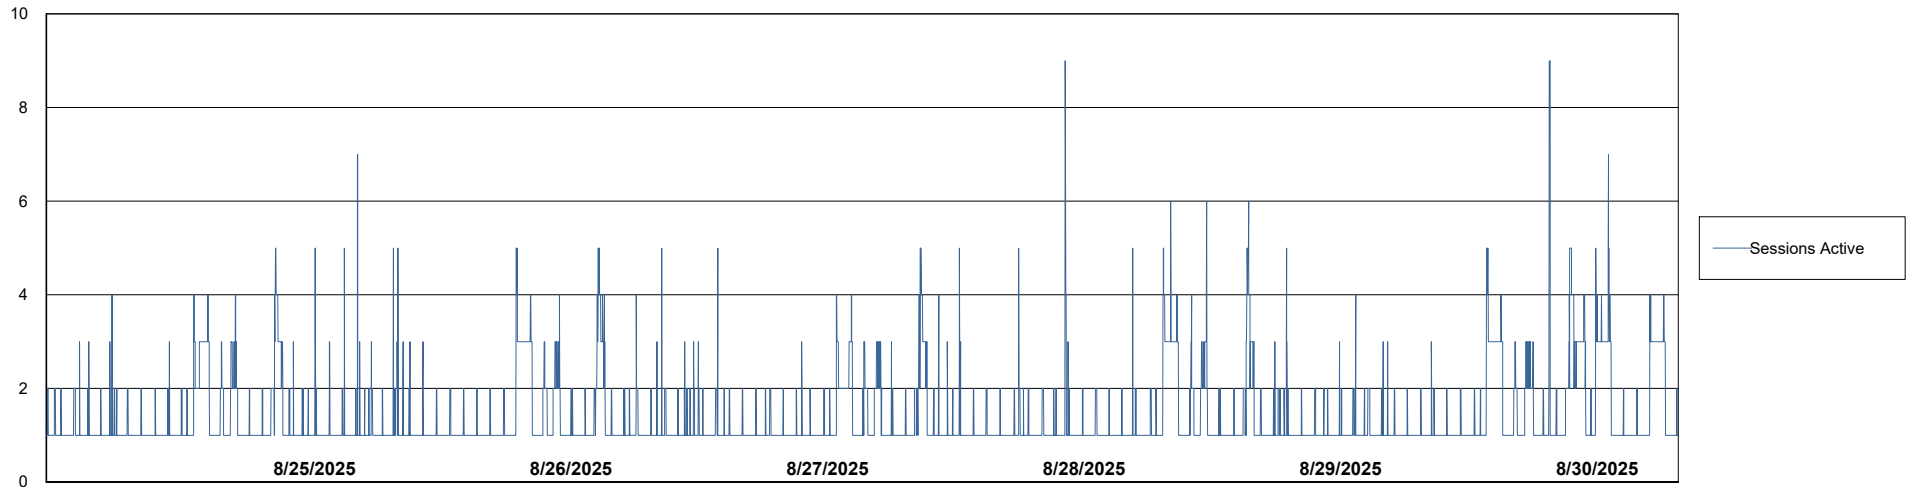

Database Performance ELI_PRD_FRASEQXPRDDB04-BI_ABS1