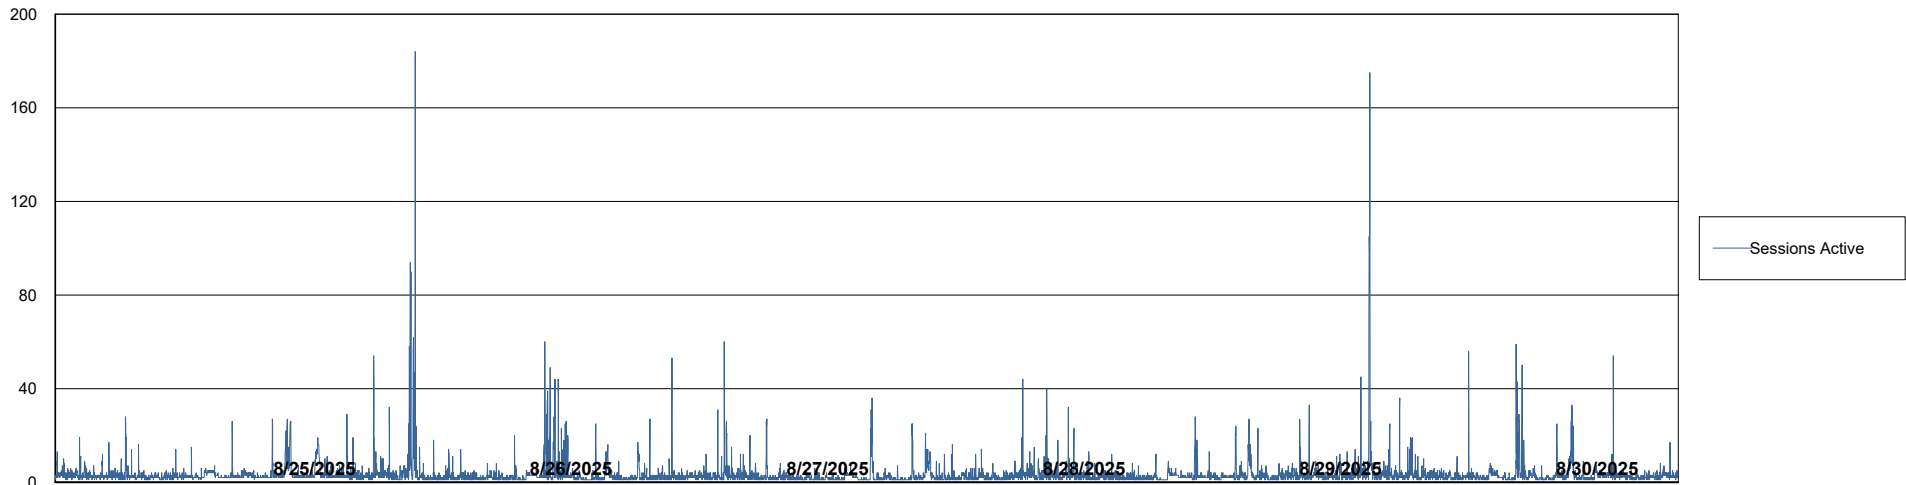

Database Performance ELI_PRD_FRASINTPRDDB01_ABS1