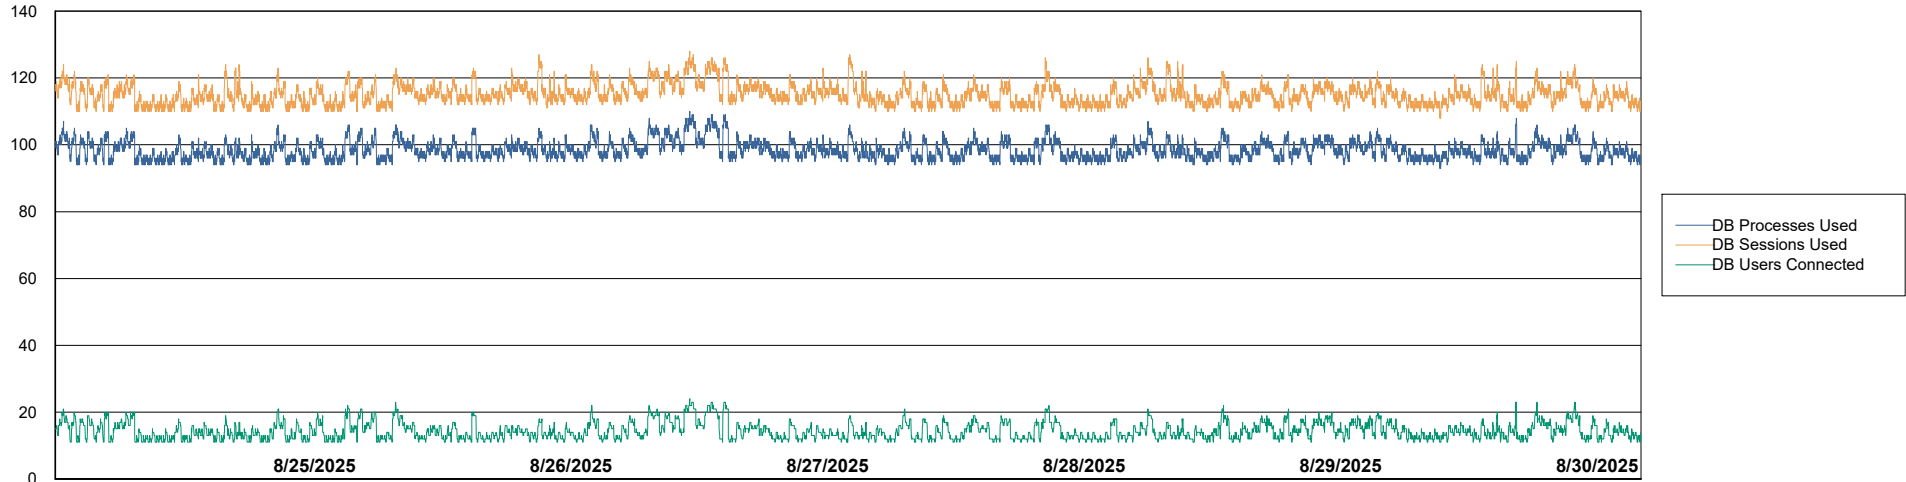

Database Performance ELI_PRD_FRASEQXPRDDB04-BI_ABS1