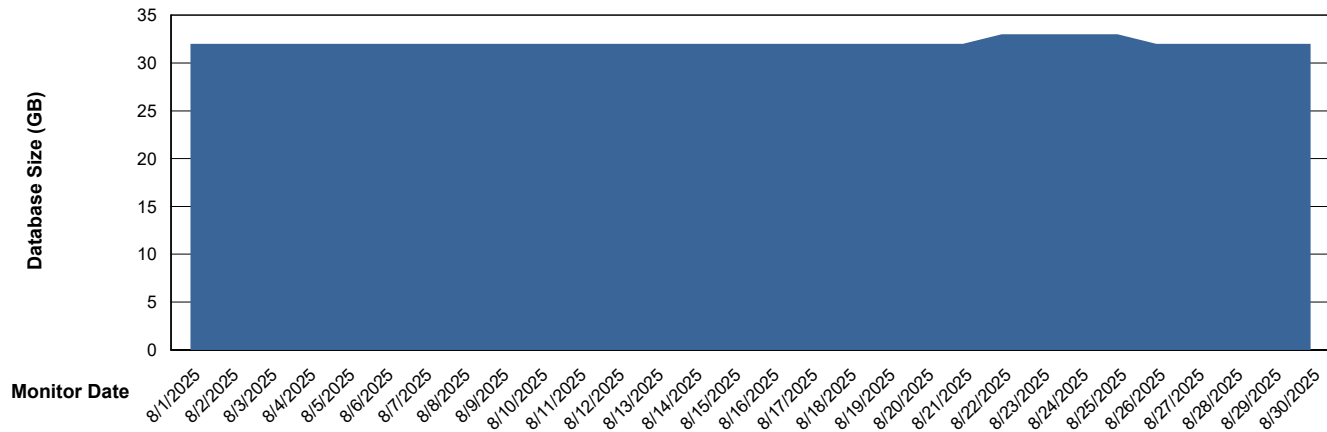

Weekly SLA Customer Report

Customer ECL_Production
Database ID 156

Database Performance ECL_PRD_ECLABS-TEST_HSBABS1

DB Processes Max 1,000

Weekly SLA Customer Report

Customer ECL_Production
Database ID 156

DATABASE SIZE ECL_PRD_ECLABS_ABS1

Database growth over last month

DATABASE SIZE ECL_PRD_ECL-ABS-BI_ABS1

Database growth over last month

Weekly SLA Customer Report

Customer ECL_Production
Database ID 156

Database Tablespace ECL_PRD_ECLABS_ABS1