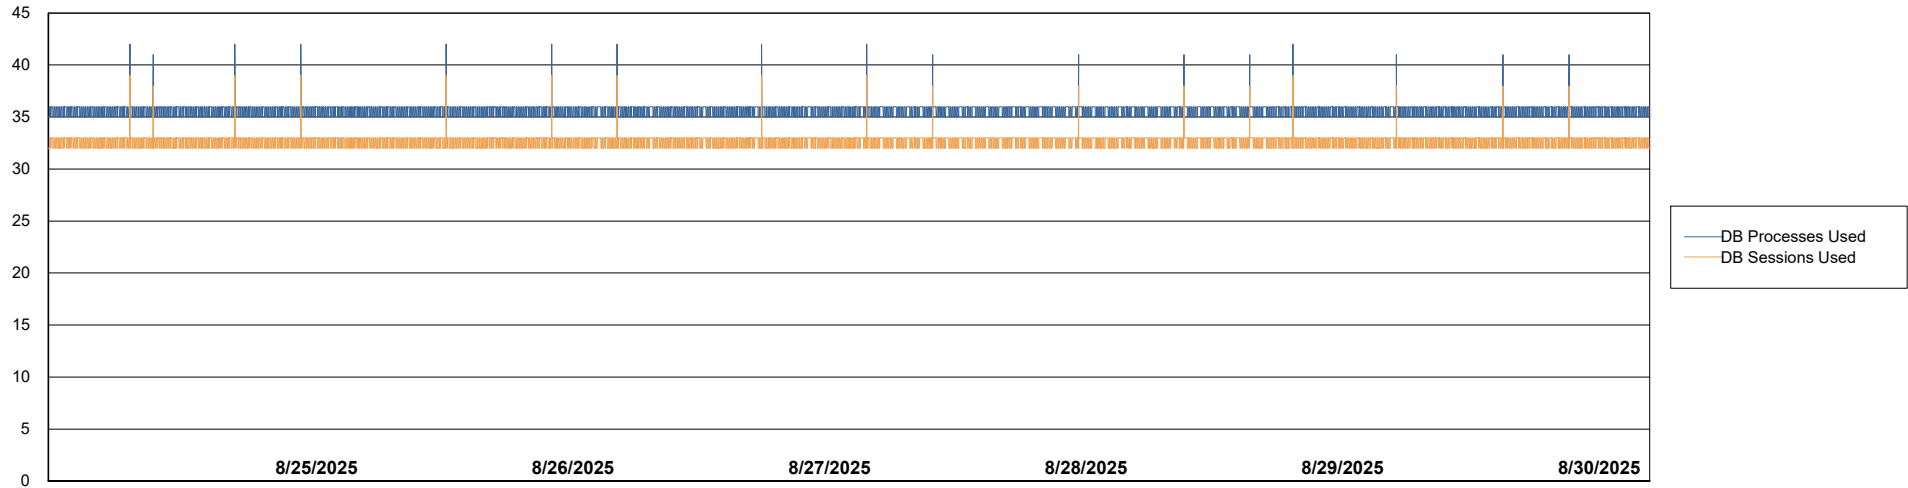

Database Performance ECL_PRD_ECLABS-TEST_HSBABS1

DB Processes Max 1,000