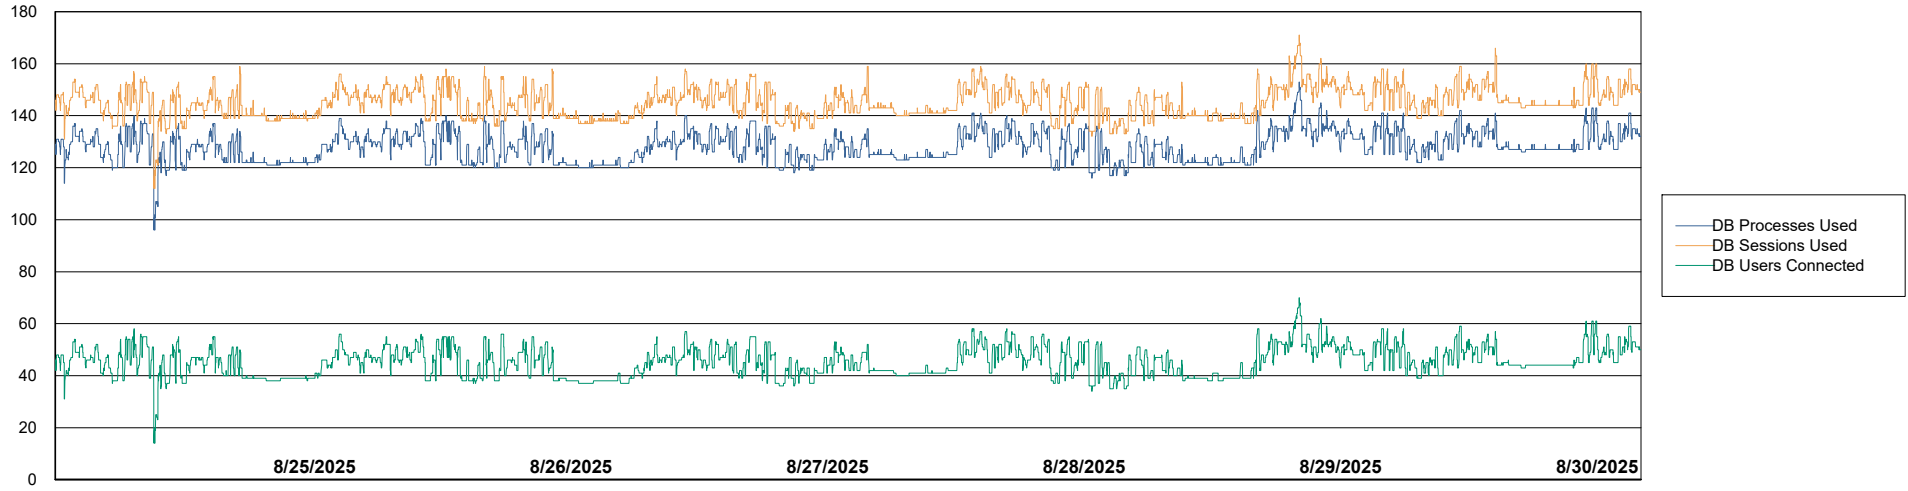

Weekly SLA Customer Report

Customer ECL_Production
Database ID 156

Database Performance ECL_PRD_ECLABS_ABS1

Weekly SLA Customer Report

Customer ECL_Production
Database ID 156

Database Performance ECL_PRD_ECL-ABS-BI_ABS1