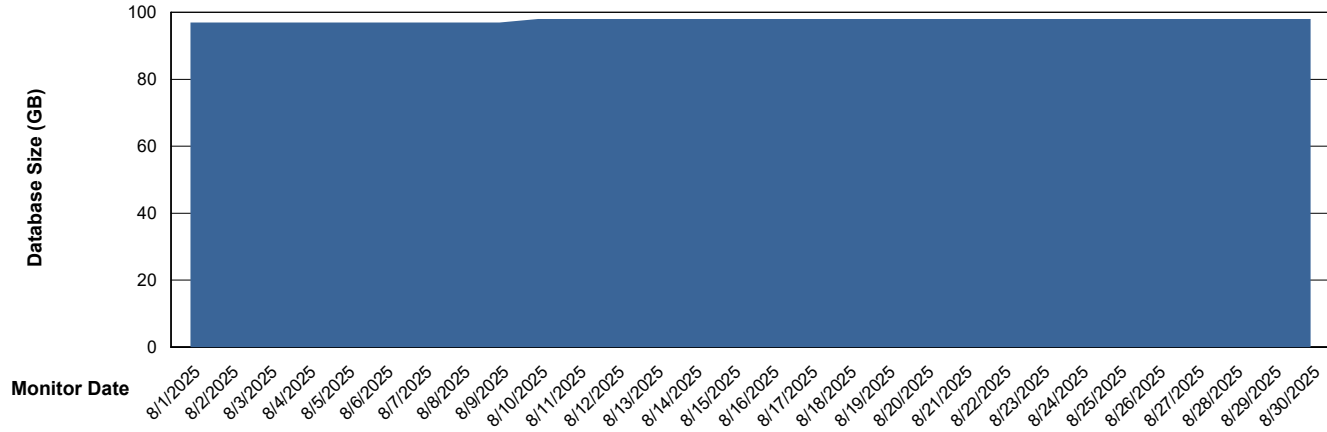

Weekly SLA Customer Report

Customer ECL_Production
Database ID 156

Database Performance ECL_PRD_ECLABS_ABS1

Weekly SLA Customer Report

Customer ECL_Production
Database ID 156

Database Performance ECL_PRD_ECL-ABS-BI_ABS1

Weekly SLA Customer Report

Customer ECL_Production
Database ID 156

Database Performance ECL_PRD_ECLABS-TEST_HSBABS1

DB Processes Max 1,000

Weekly SLA Customer Report

Customer ECL_Production
Database ID 156

DATABASE SIZE ECL_PRD_ECLABS_ABS1

Database growth over last month

DATABASE SIZE ECL_PRD_ECL-ABS-BI_ABS1

Database growth over last month

Weekly SLA Customer Report

Customer ECL_Production
Database ID 156

Database Tablespace ECL_PRD_ECLABS_ABS1