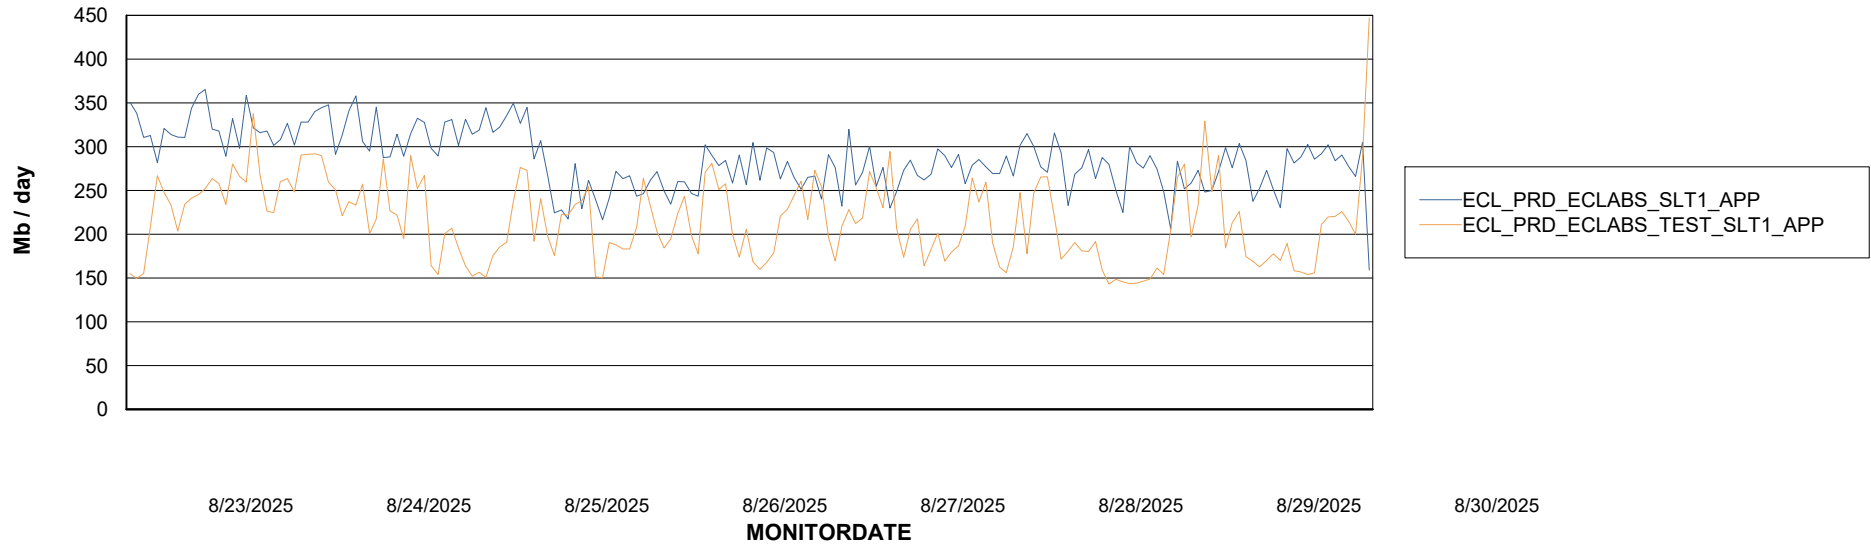

ABSSolute Application Server Services

Avg memory used per ABS Server Service