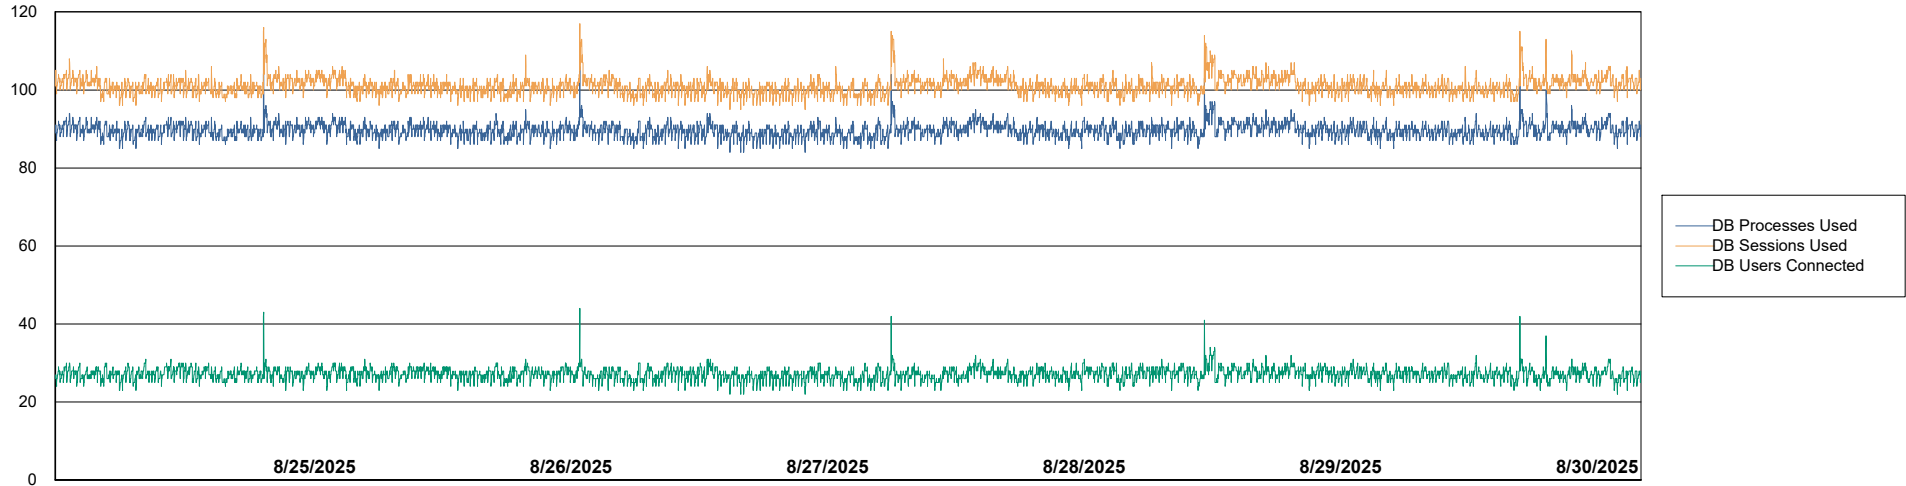

Weekly SLA Customer Report

Customer ECL_Production
Database ID 156

Database Performance ECL_PRD_ECLABS_ABS1

Weekly SLA Customer Report

Customer ECL_Production
Database ID 156

Database Performance ECL_PRD_ECL-ABS-BI_ABS1