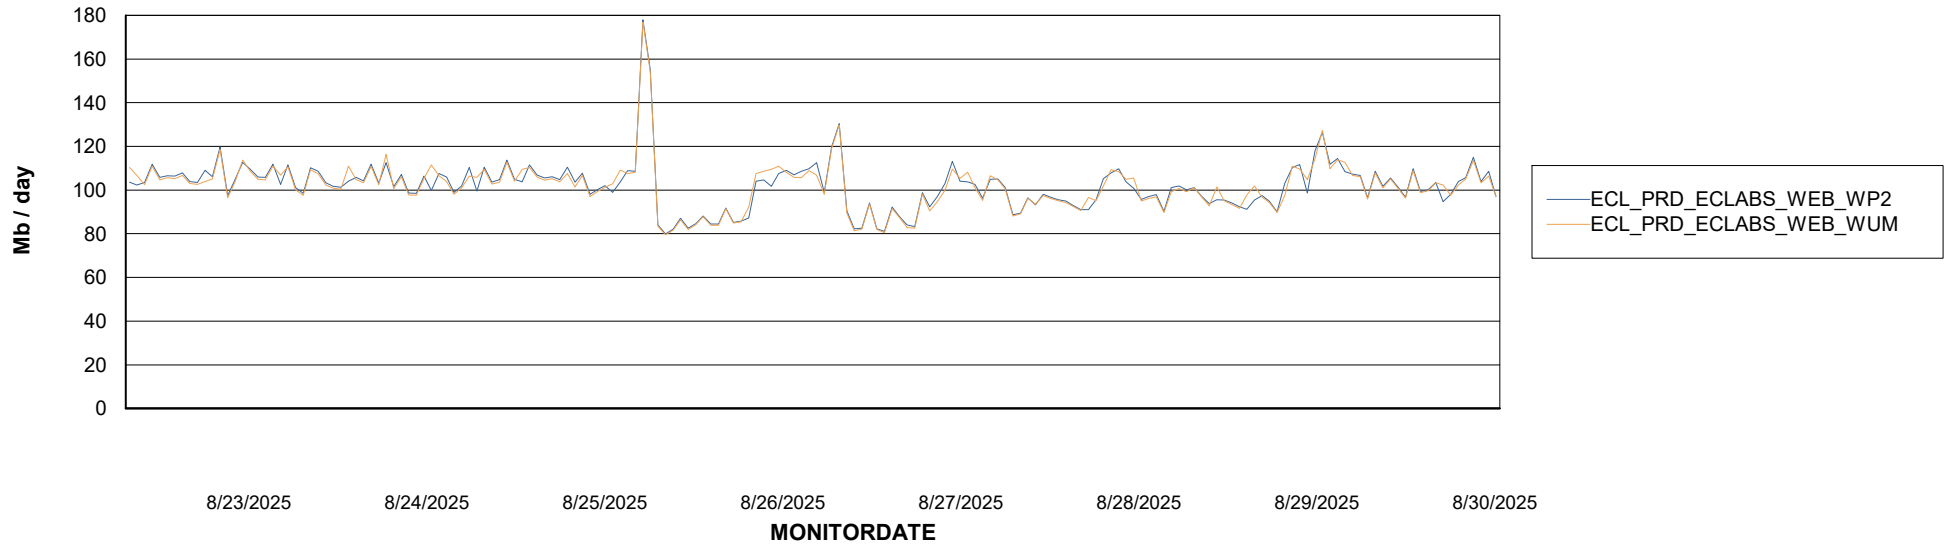

ABSSolute Web Component Services

Avg memory used per ABS Web component