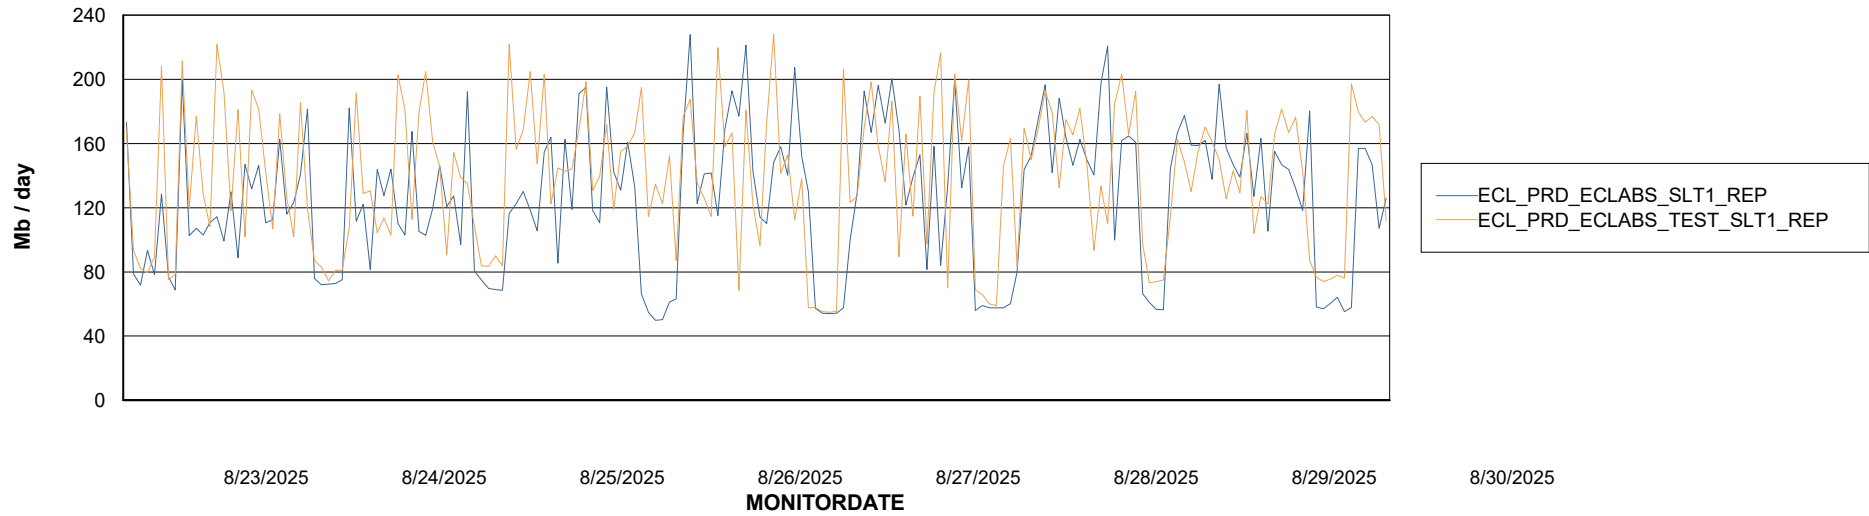

Avg memory used per ABS Server Service

Avg users per day per ABS server

Weekly SLA Customer Report

Customer ECL_Production
Database ID 156

ABSSolute Application ReportServer Services

Avg memory used per ReportServer Service