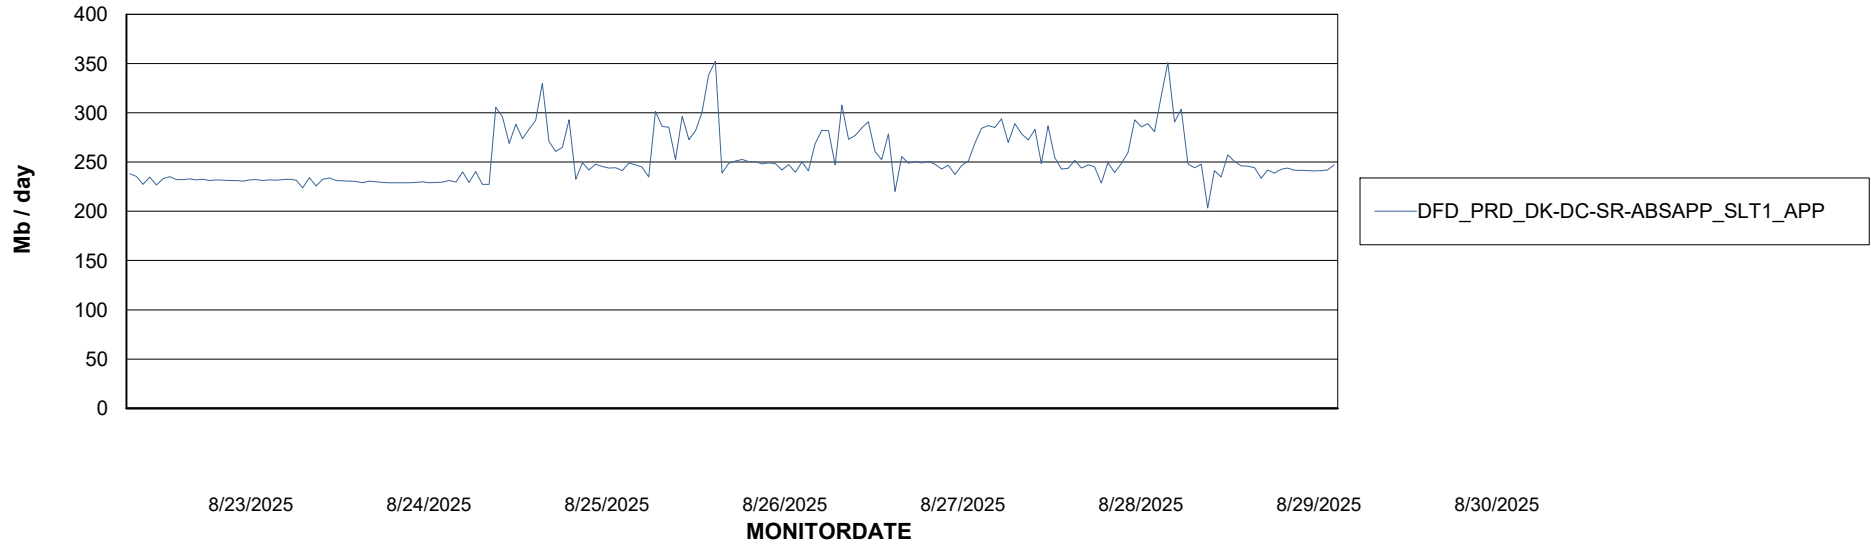

ABSSolute Application Server Services

Avg memory used per ABS Server Service