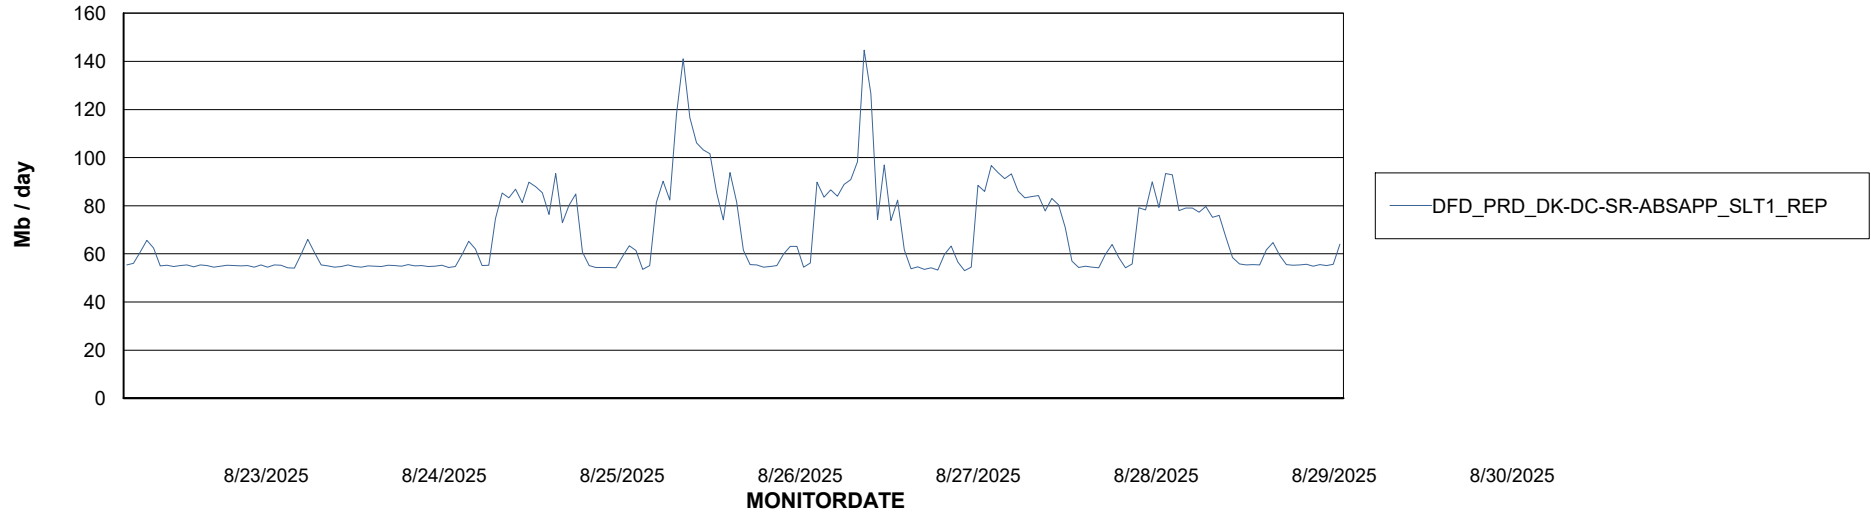

ABSSolute Application ReportServer Services

Avg memory used per ReportServer Service