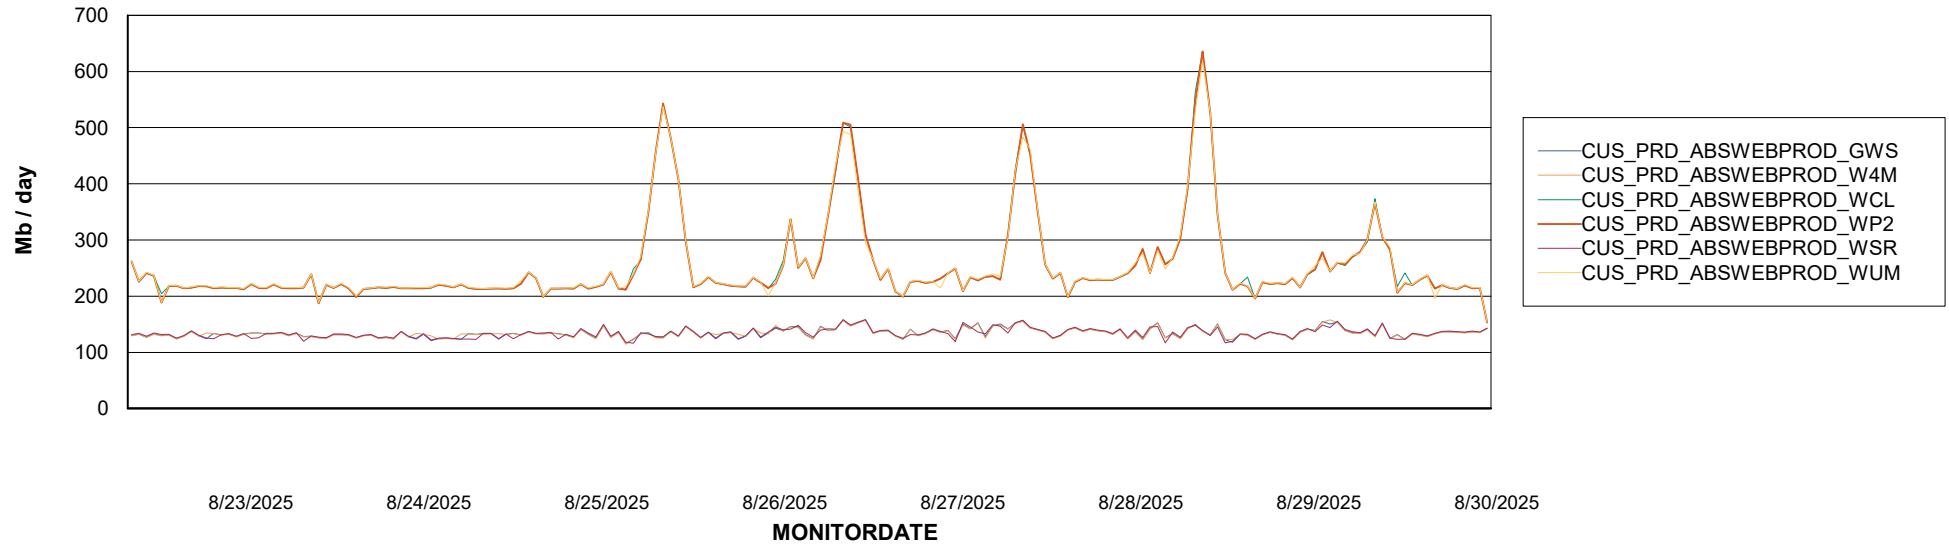

Avg memory used per ReportServer Service

Weekly SLA Customer Report

Customer CUS_Production (24/7)
Database ID 131

ABSSolute Web Component Services

Avg memory used per ABS Web component

Weekly SLA Customer Report