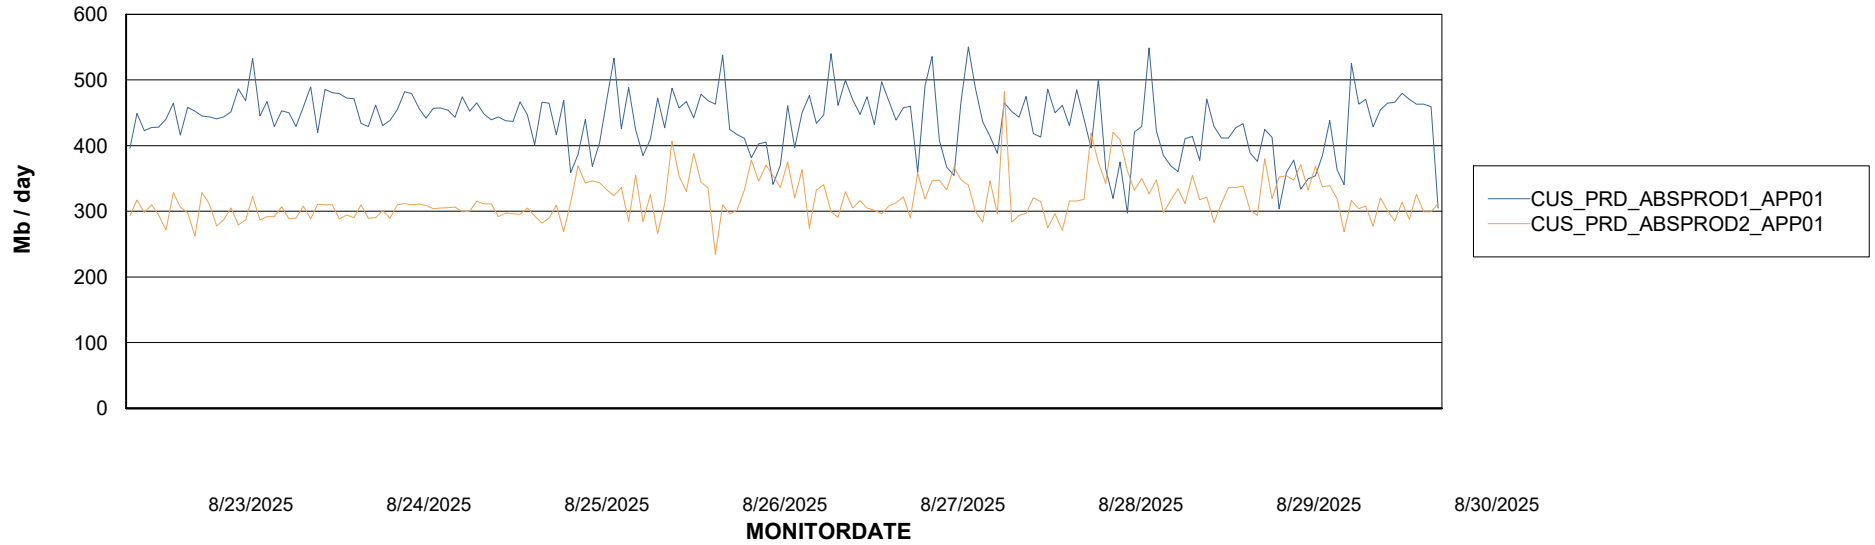

ABSSolute Application Server Services

Avg memory used per ABS Server Service