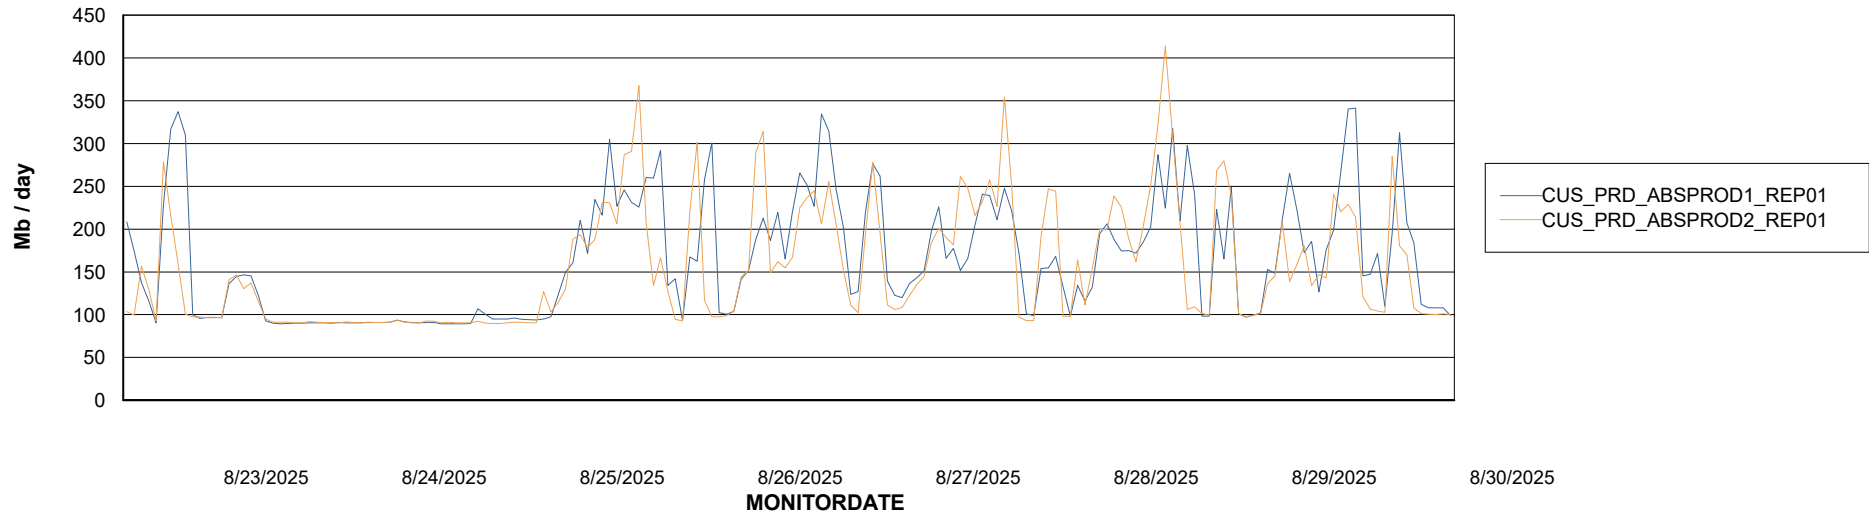

ABSSolute Application ReportServer Services

Avg memory used per ReportServer Service