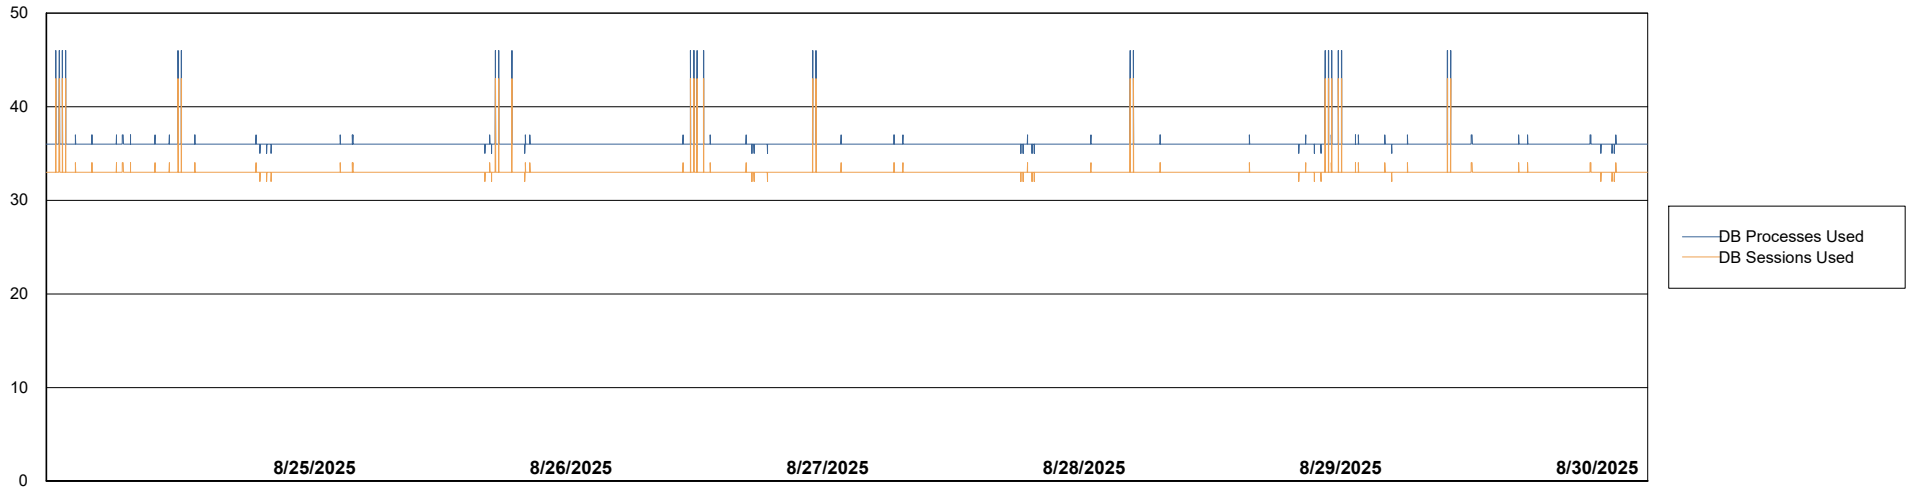

Database Performance CUS_PRD_ABSDB2_HSBABS1

DB Processes Max 1,000