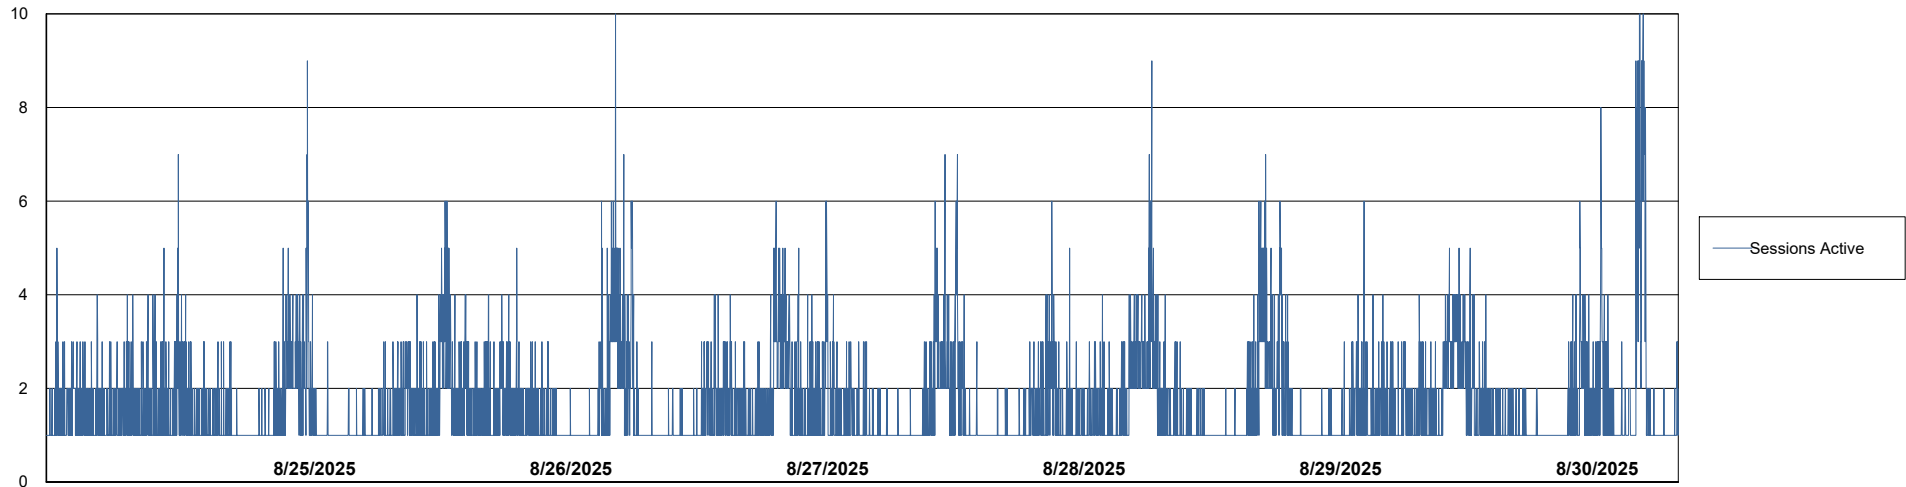

Database Performance CUS_PRD_ABSDB1_ABS1