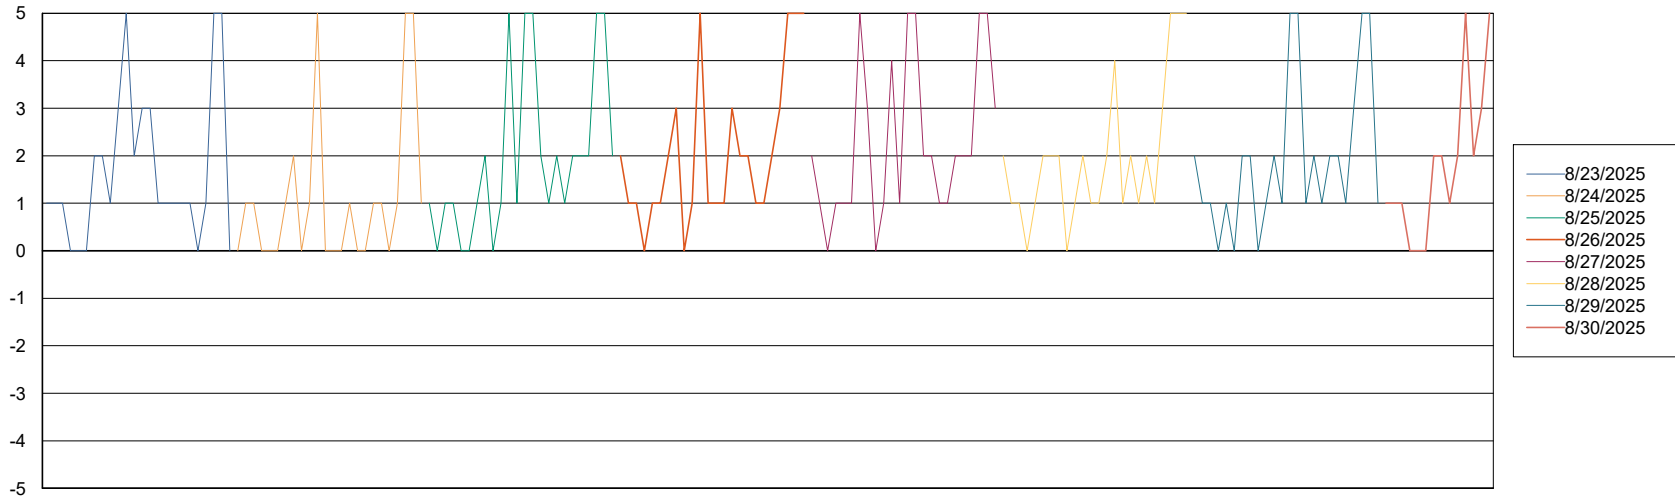

Recovery lag for last 7 days