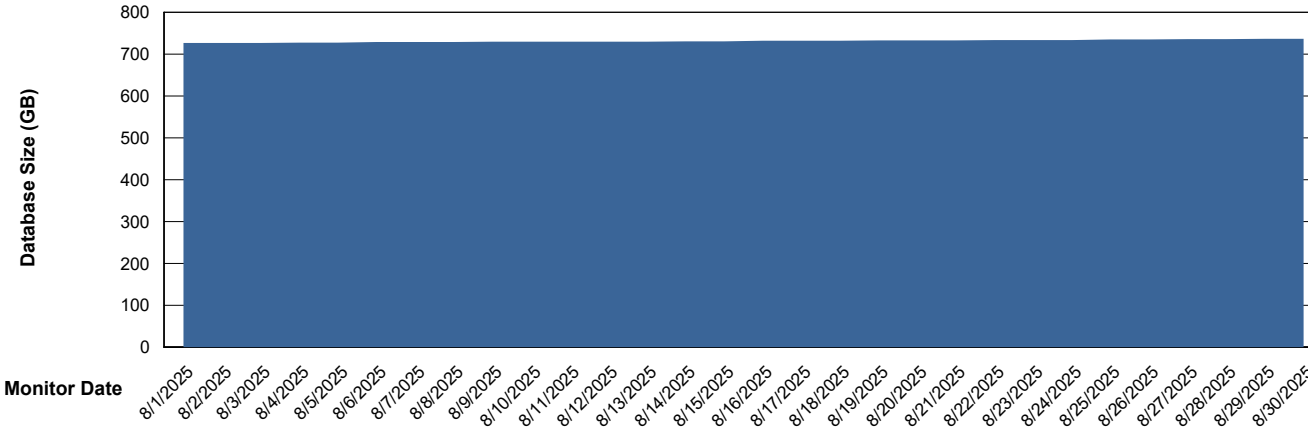

DB Processes Max 1,000

Weekly SLA Customer Report

Customer CUS_Production (24/7)
 Database ID 131

DATABASE SIZE CUS_PRD_ABSDB1_ABS1

Database growth over last month

Database Tablespace CUS_PRD_ABSDB1_ABS1

Date	Tablespace Name	Filesize (Gb)	Usedsize (Gb)	Percentage free
8/30/2025	ABSDATA	324	268	17
	INDX	543	453	17
8/29/2025	ABSDATA	324	267	17
	INDX	543	453	17
8/28/2025	ABSDATA	324	267	18
	INDX	543	453	17
8/27/2025	ABSDATA	324	267	18
	INDX	543	453	17
8/26/2025	ABSDATA	324	267	18
	INDX	543	452	17
8/25/2025	ABSDATA	324	267	18
	INDX	543	452	17
8/24/2025	ABSDATA	324	267	18
	INDX	543	451	17

Weekly SLA Customer Report

Customer CUS_Production (24/7)
Database ID 131

Standby Database Health CUS_Production (24/7)

Recovery lag for last 7 days

Weekly SLA Customer Report

Customer CUS_Production (24/7)
Database ID 131