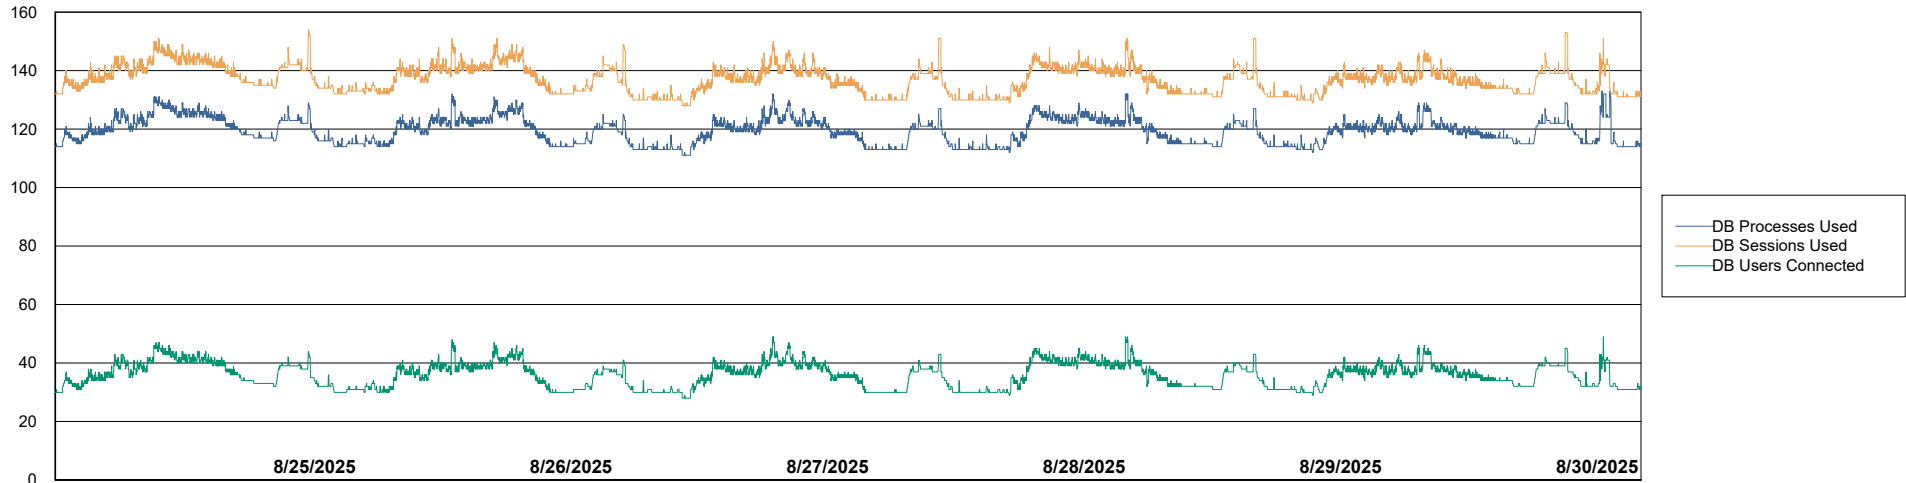

Database Performance CUS_PRD_ABSDB1_ABS1