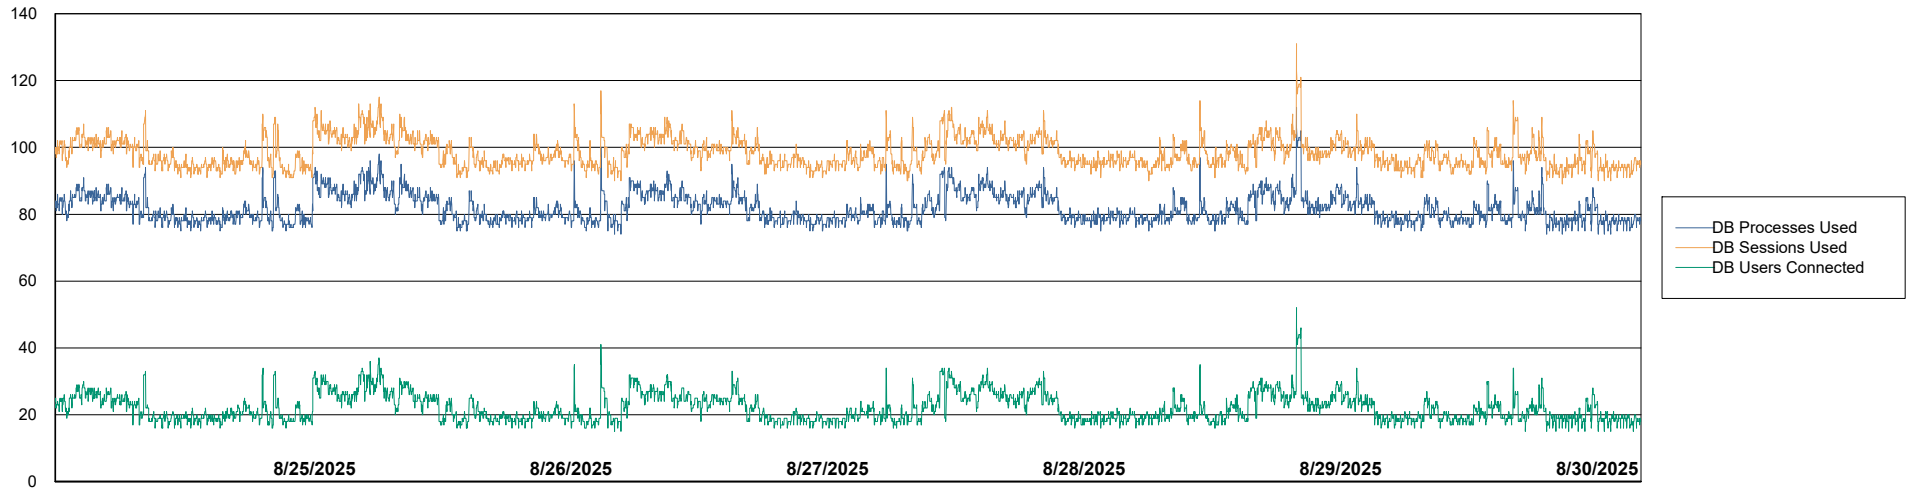

Database Performance CLB-BI2-AMS_ABS1_DB