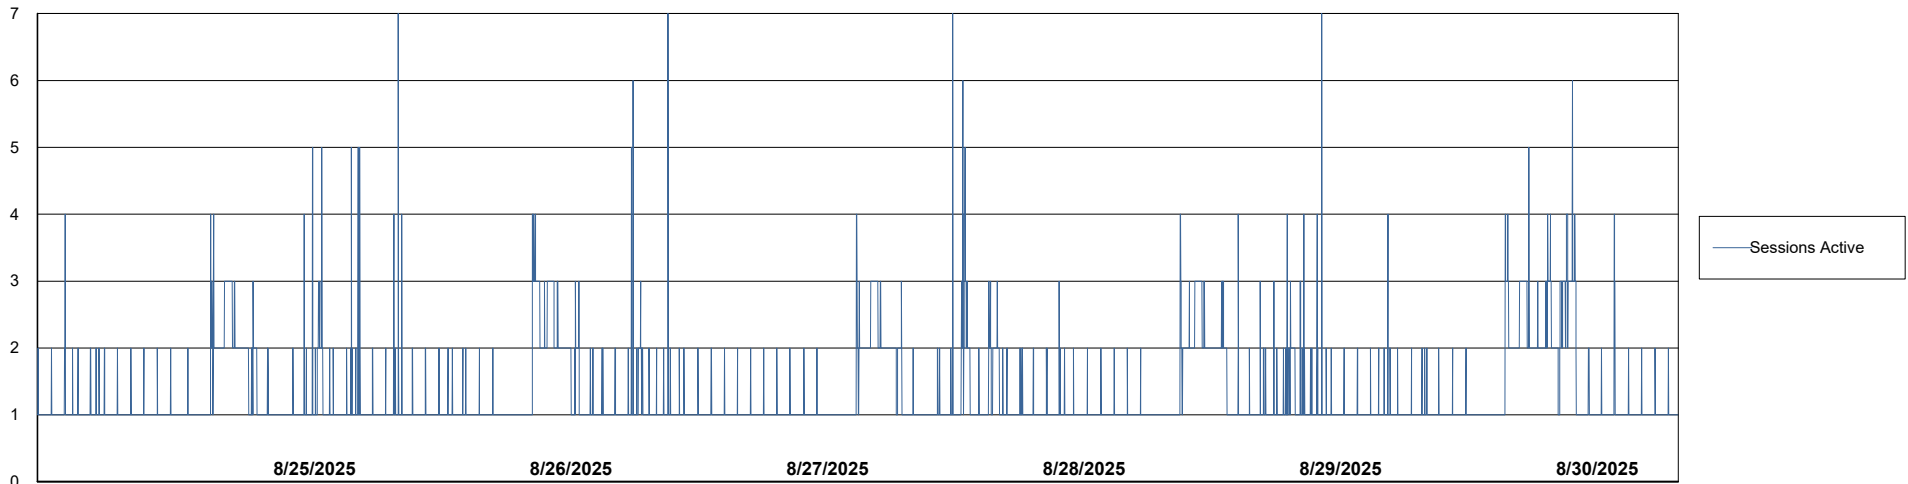

Database Performance CLB-BI2-AMS_ABS1_DB