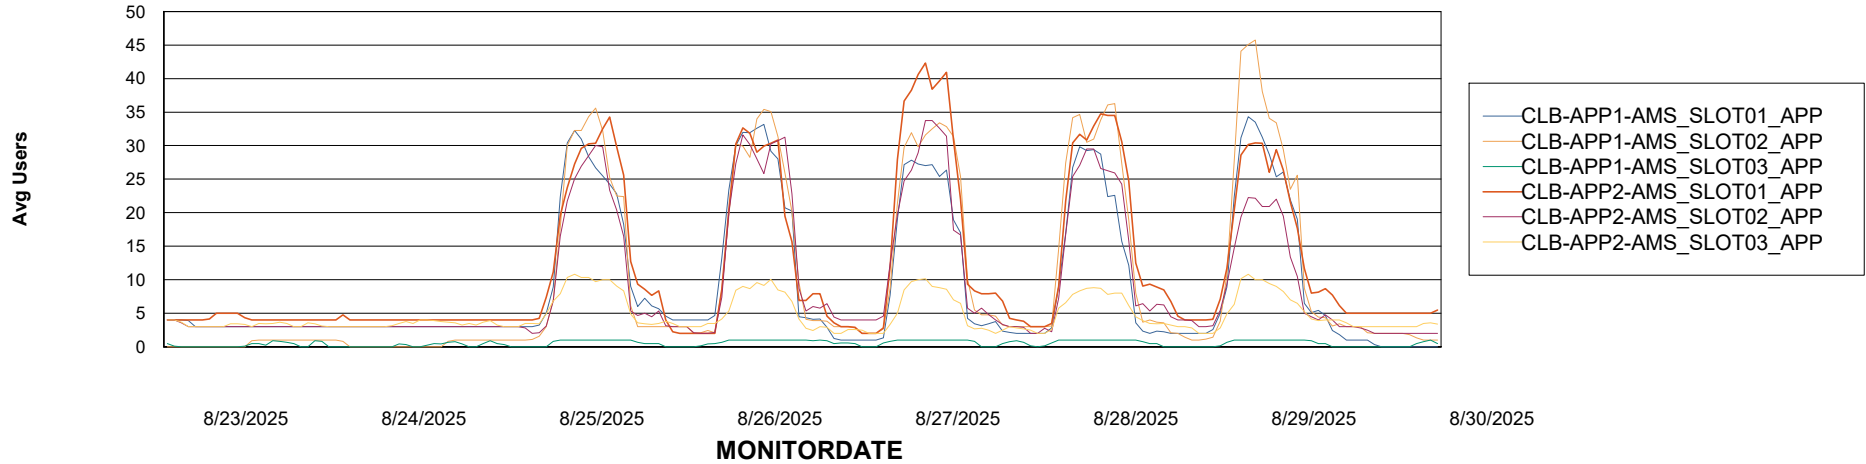

Avg users per day per ABS server