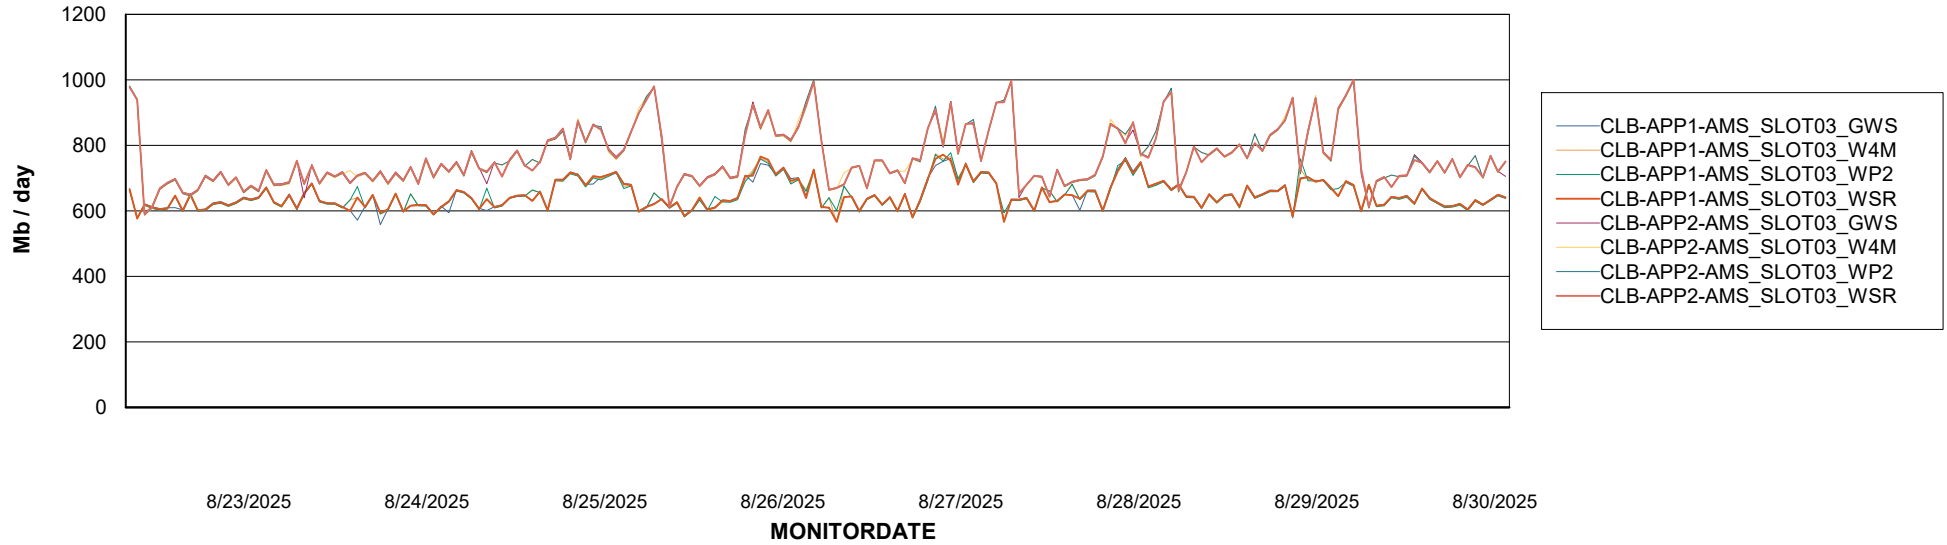

ABSSolute Web Component Services

Avg memory used per ABS Web component