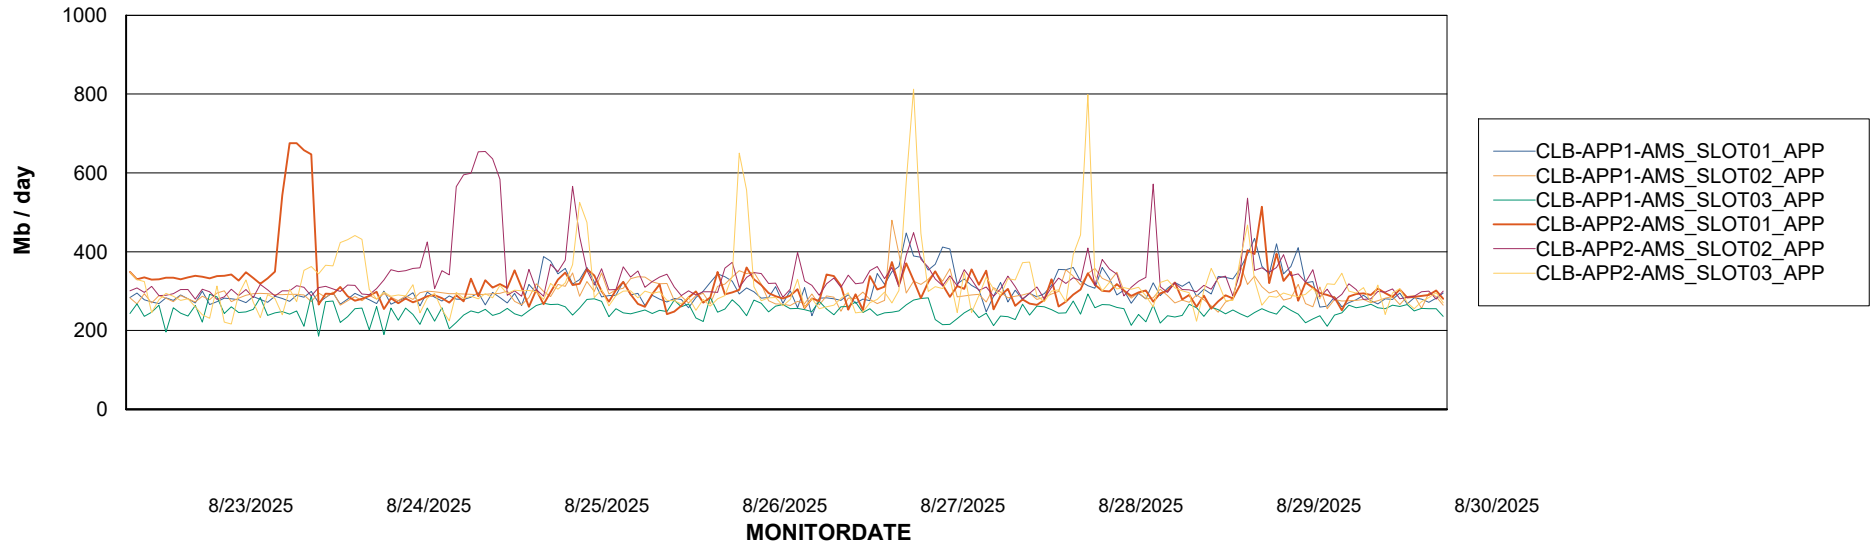

ABSSolute Application Server Services

Avg memory used per ABS Server Service