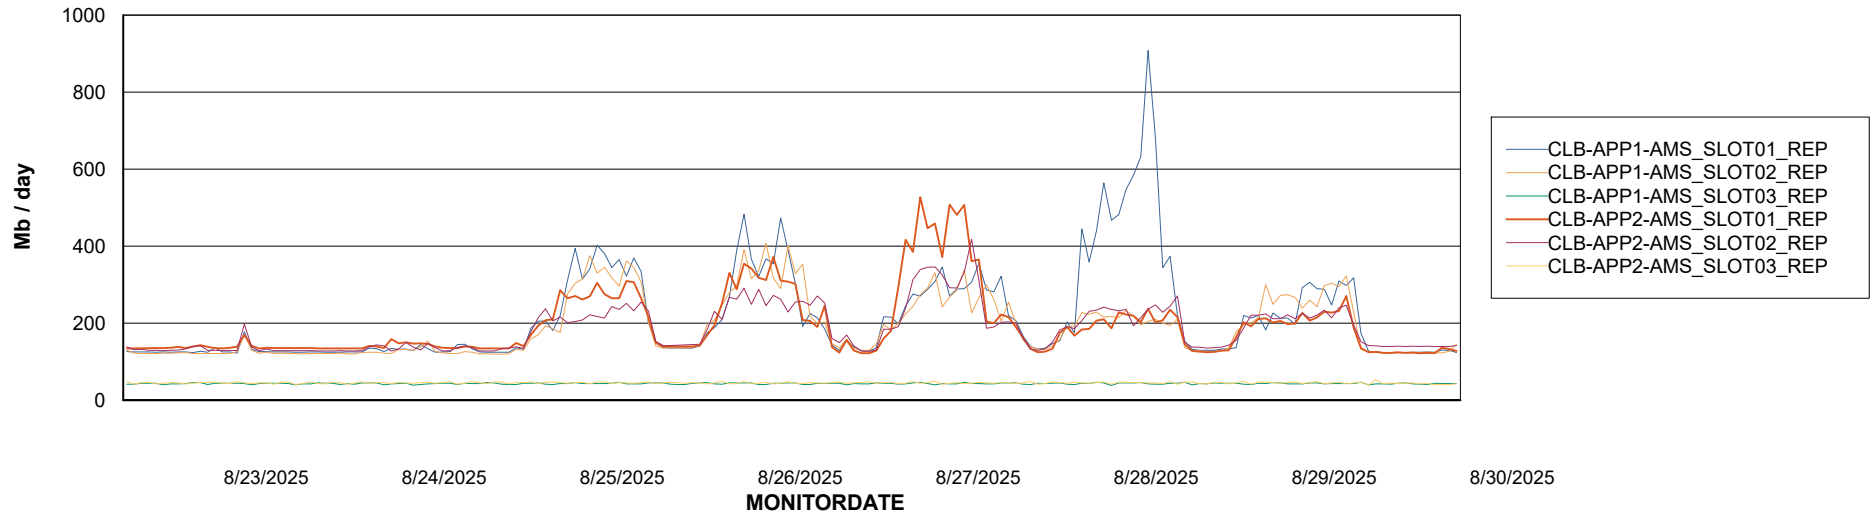

Avg memory used per ABS Server Service

Avg users per day per ABS server

Weekly SLA Customer Report

Customer: CLB OCI AMS Production
Database ID: 196

ABSSolute Application ReportServer Services

Avg memory used per ReportServer Service