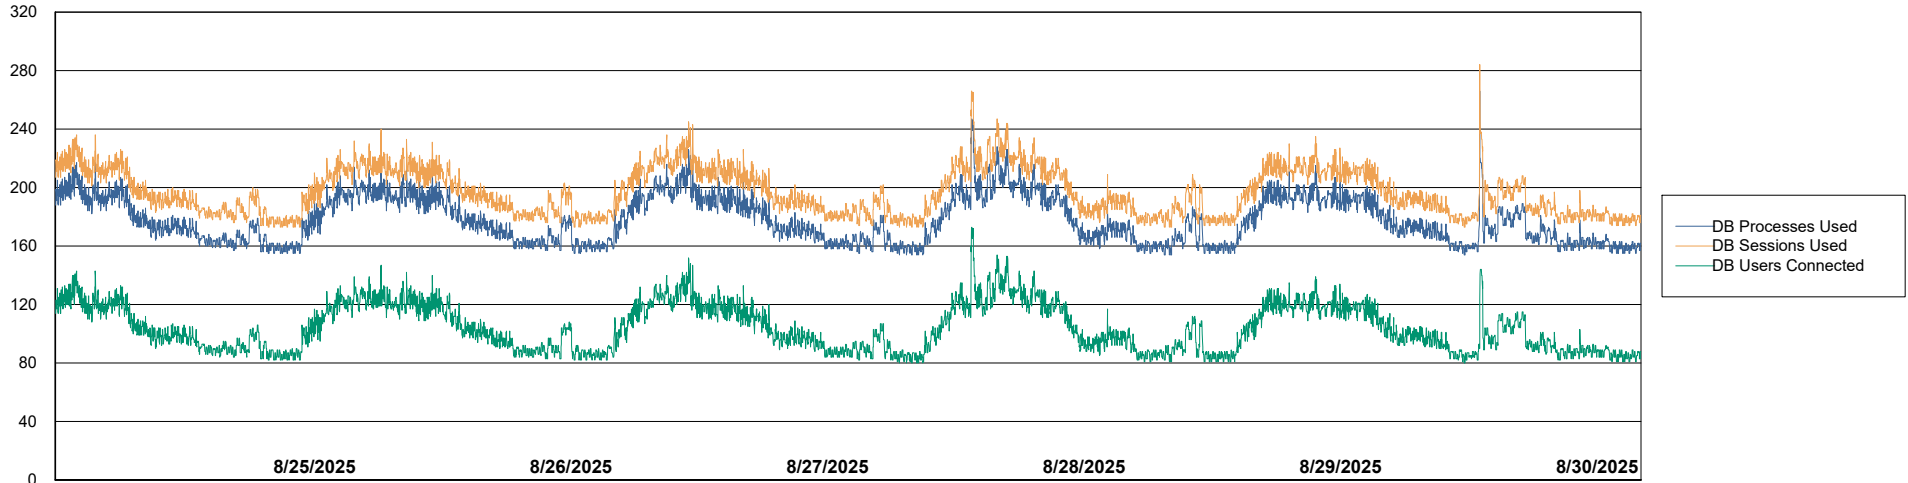

Weekly SLA Customer Report

Customer CLB OCI AMS Production
Database ID 196

Database Performance CLB-BI2-AMS_ABS1_DB

Weekly SLA Customer Report

Customer CLB OCI AMS Production
Database ID 196

Database Performance CLB-DBS1-AMS_PROD_ABS1