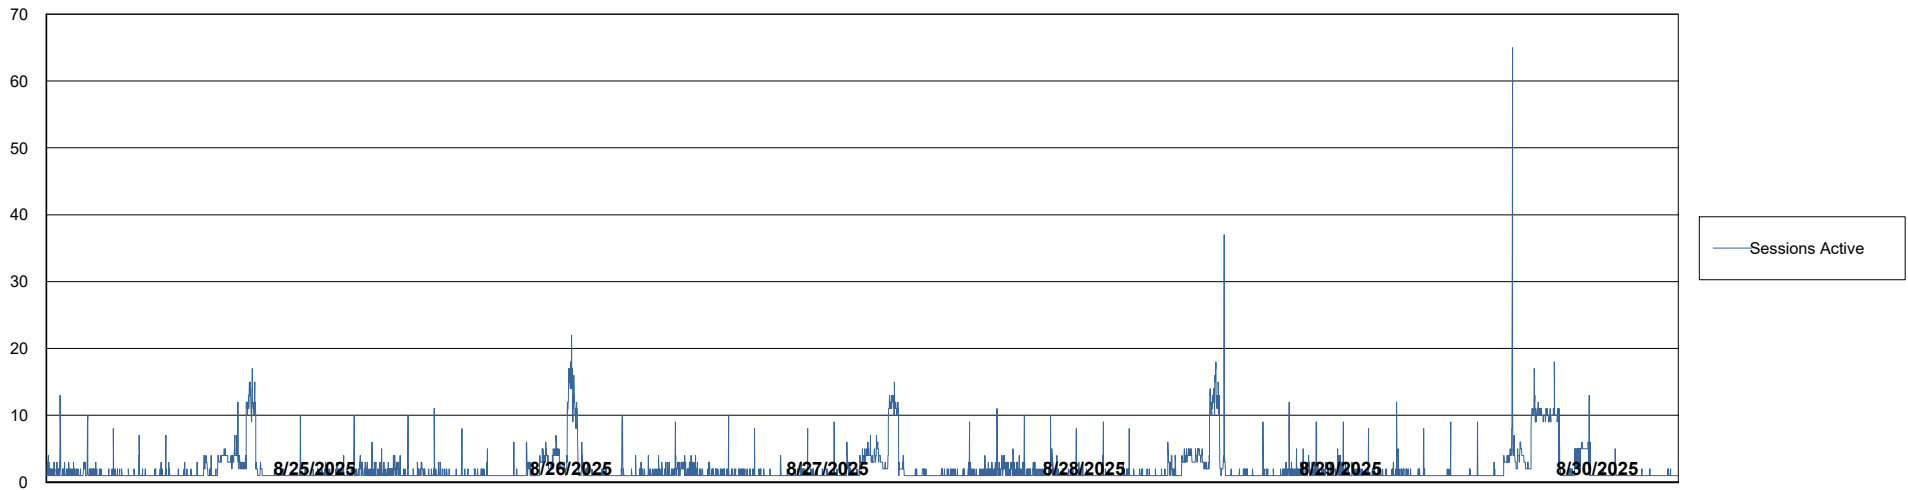

Weekly SLA Customer Report

Customer CLB OCI AMS Production
Database ID 196

Database Performance CLB-BI2-AMS_ABS1_DB

Weekly SLA Customer Report

Customer CLB OCI AMS Production
Database ID 196

Database Performance CLB-DBS1-AMS_PROD_ABS1