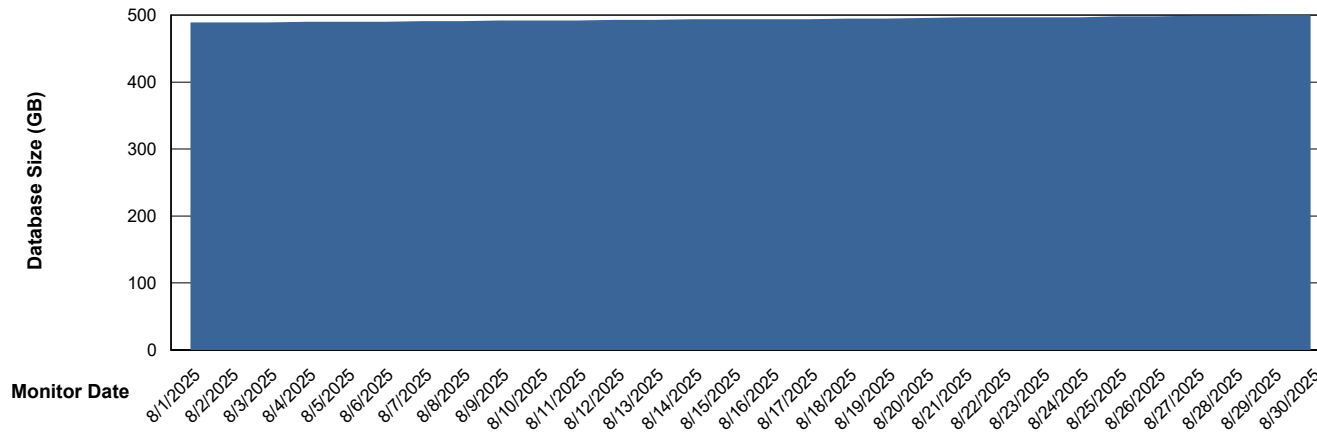

Customer CLB OCI AMS Production
Database ID 196

DATABASE SIZE CLB-BI2-AMS_ABS1_DB

Database growth over last month

DATABASE SIZE CLB-DBS1-AMS_PROD_ABS1

Database growth over last month

Weekly SLA Customer Report