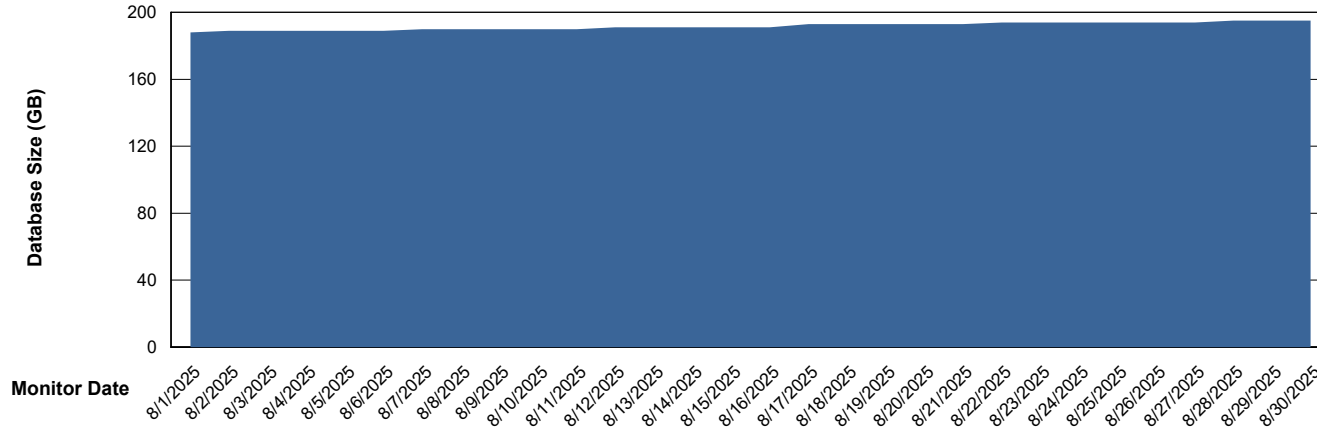

Weekly SLA Customer Report

Customer CLB OCI AMS Production
Database ID 196

Database Performance CLB-DBS2-AMS_PROD_HSBABS1

DB Processes Max 1,000
DB Processes Max 4
DB Processes Max 0

Weekly SLA Customer Report

Customer CLB OCI AMS Production
Database ID 196

DATABASE SIZE CLB-BI2-AMS_ABS1_DB

Database growth over last month

DATABASE SIZE CLB-DBS1-AMS_PROD_ABS1

Database growth over last month

Weekly SLA Customer Report