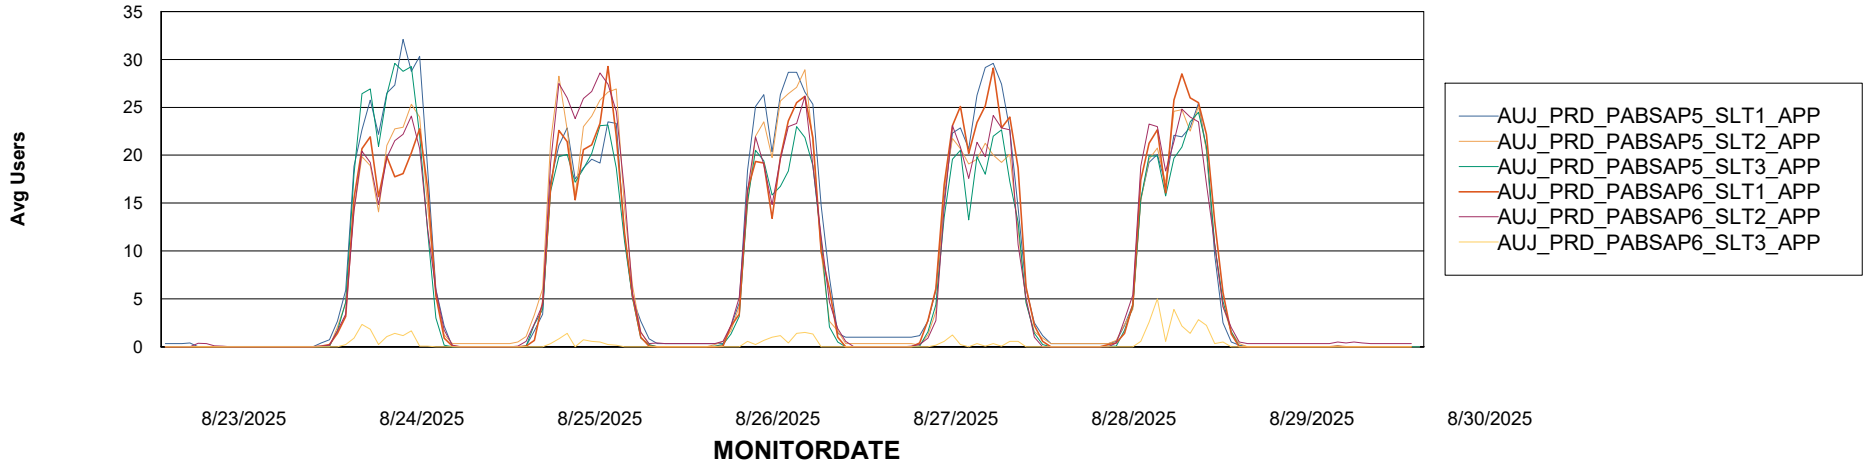

Weekly SLA Customer Report

Customer AUJ_Production
Database ID 41

ABSSolute Application Server Services

Avg memory used per ABS Server Service

Avg users per day per ABS server

Weekly SLA Customer Report

Customer AUJ_Production
Database ID 41