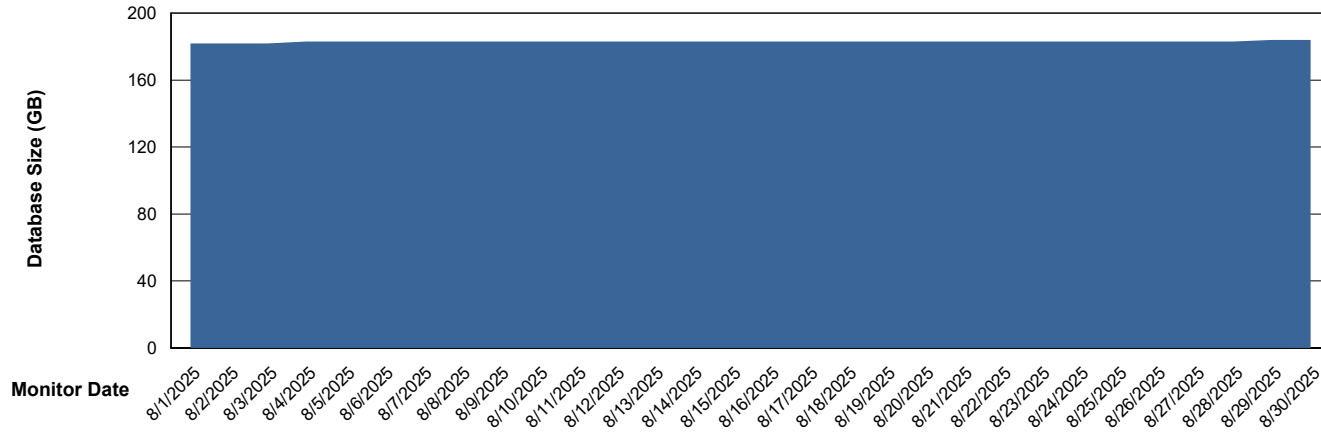

Customer AUJ_Production
Database ID 41

Database Performance AUJ_DB3_Primary

Weekly SLA Customer Report

Customer AUJ_Production
Database ID 41

DATABASE SIZE AUJ_ABSEM3_DB

Database growth over last month

DATABASE SIZE AUJ_BI3_DB

Database growth over last month

Weekly SLA Customer Report

Customer AUJ_Production
Database ID 41

DATABASE SIZE AUJ_DB3_Primary

Database growth over last month

Weekly SLA Customer Report

Customer AUJ_Production
 Database ID 41