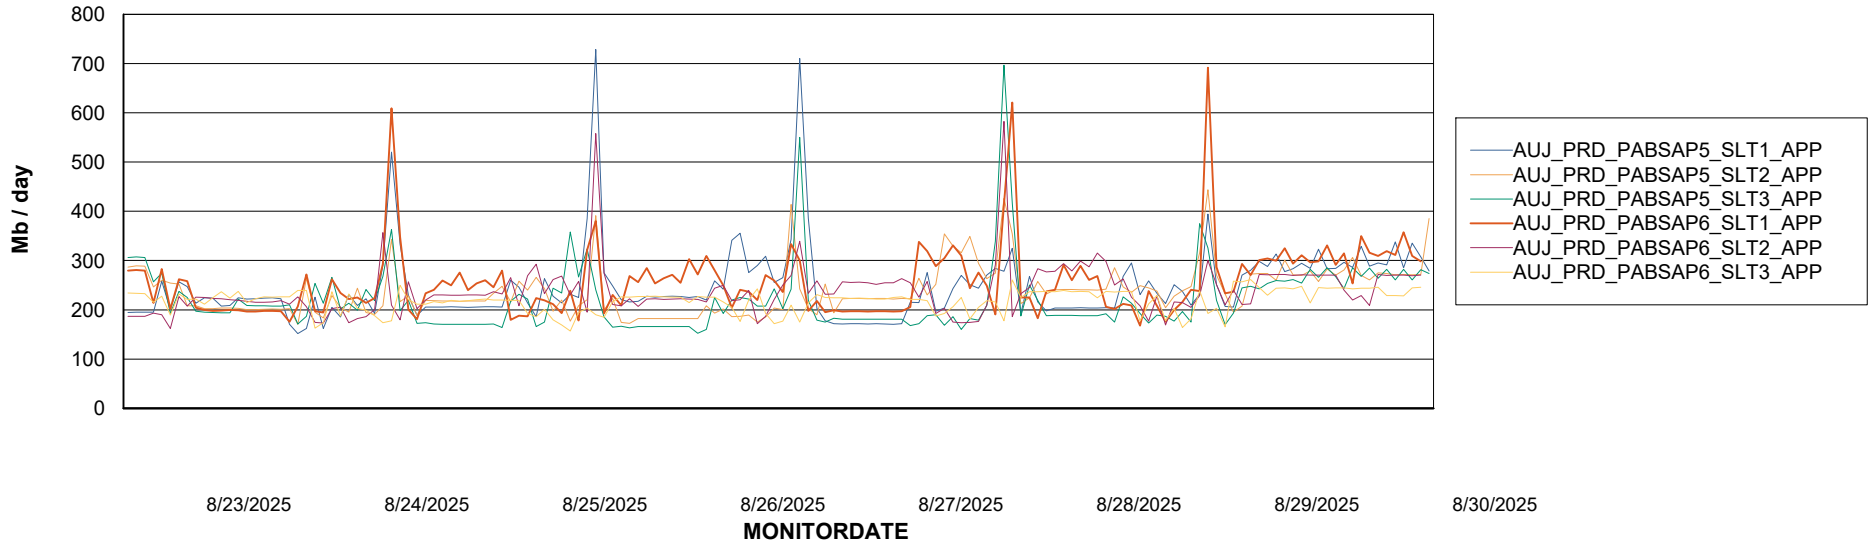

ABSSolute Application Server Services

Avg memory used per ABS Server Service