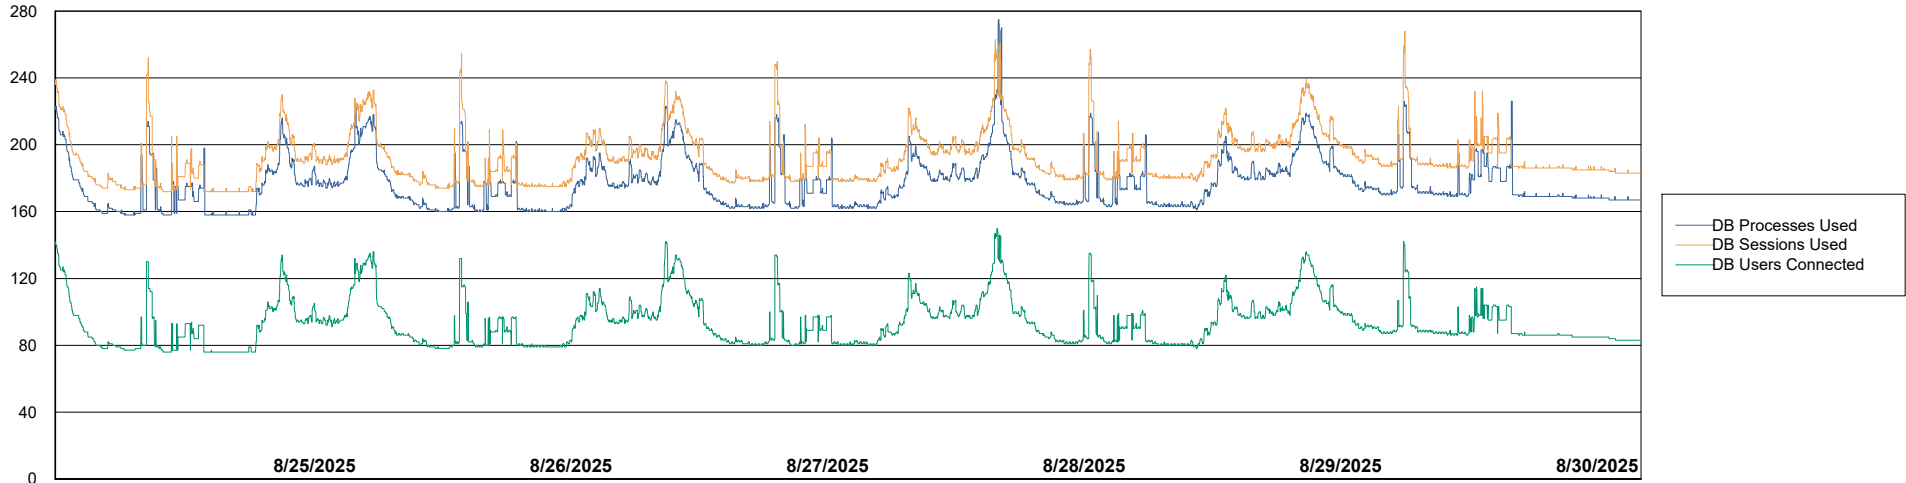

Database Performance AUJ_DB3_Primary