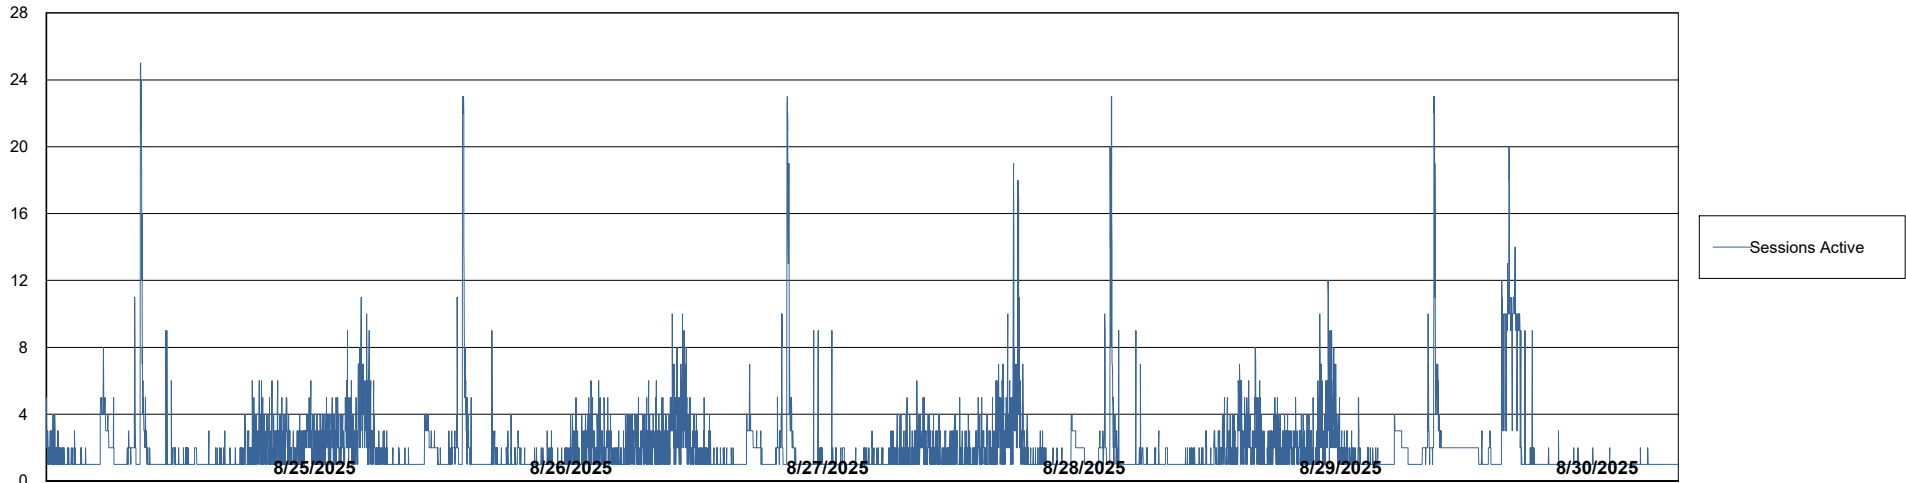

Database Performance AUJ_DB3_Primary