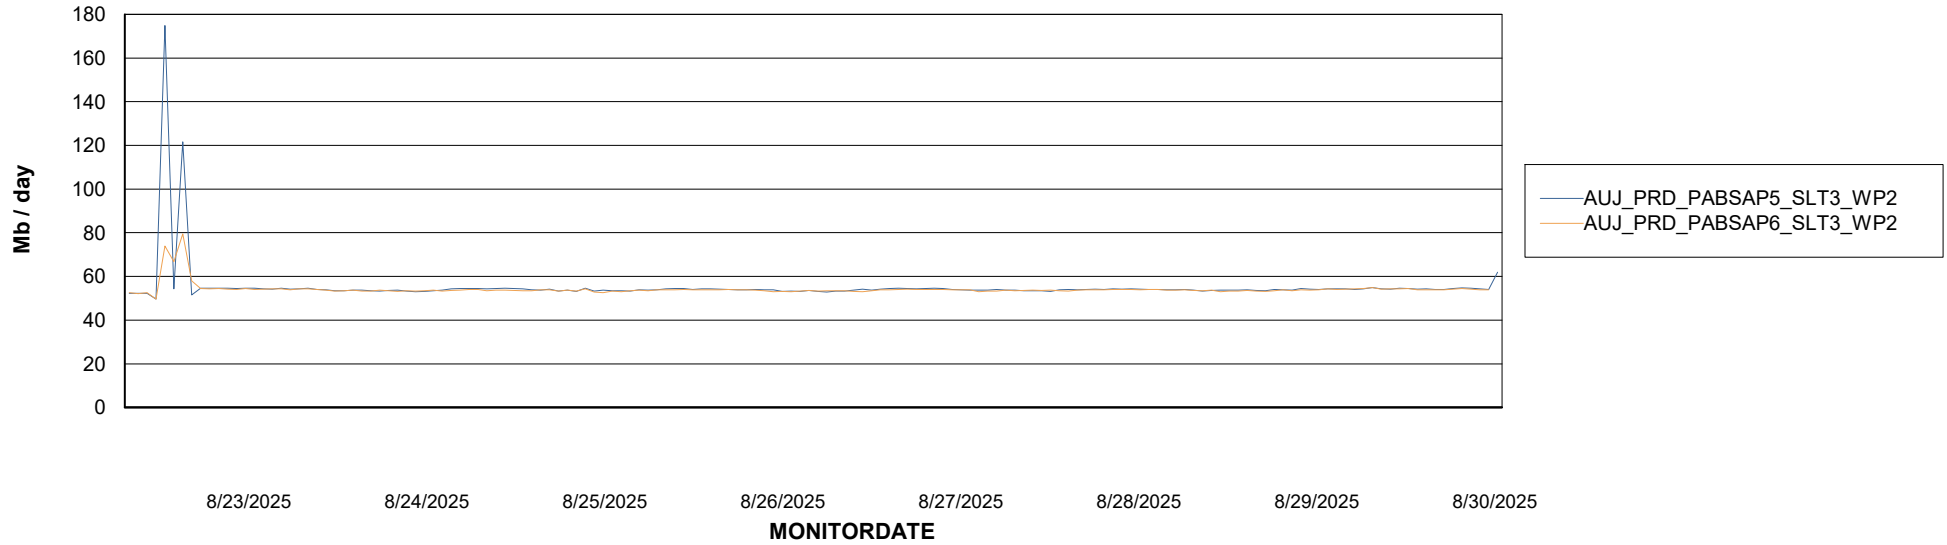

ABSSolute Application ReportServer Services

Avg memory used per ReportServer Service

Weekly SLA Customer Report

Customer AUJ_Production
Database ID 41

ABSSolute Web Component Services

Avg memory used per ABS Web component