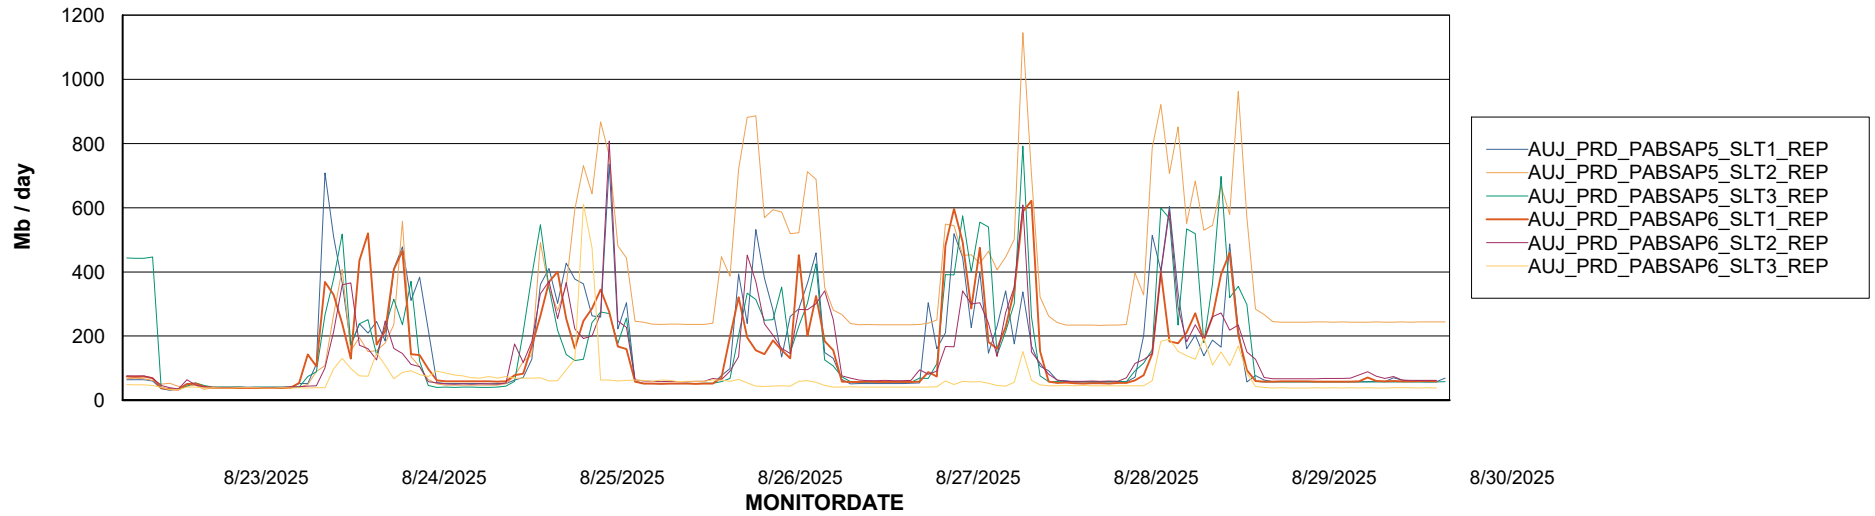

ABSSolute Application ReportServer Services

Avg memory used per ReportServer Service