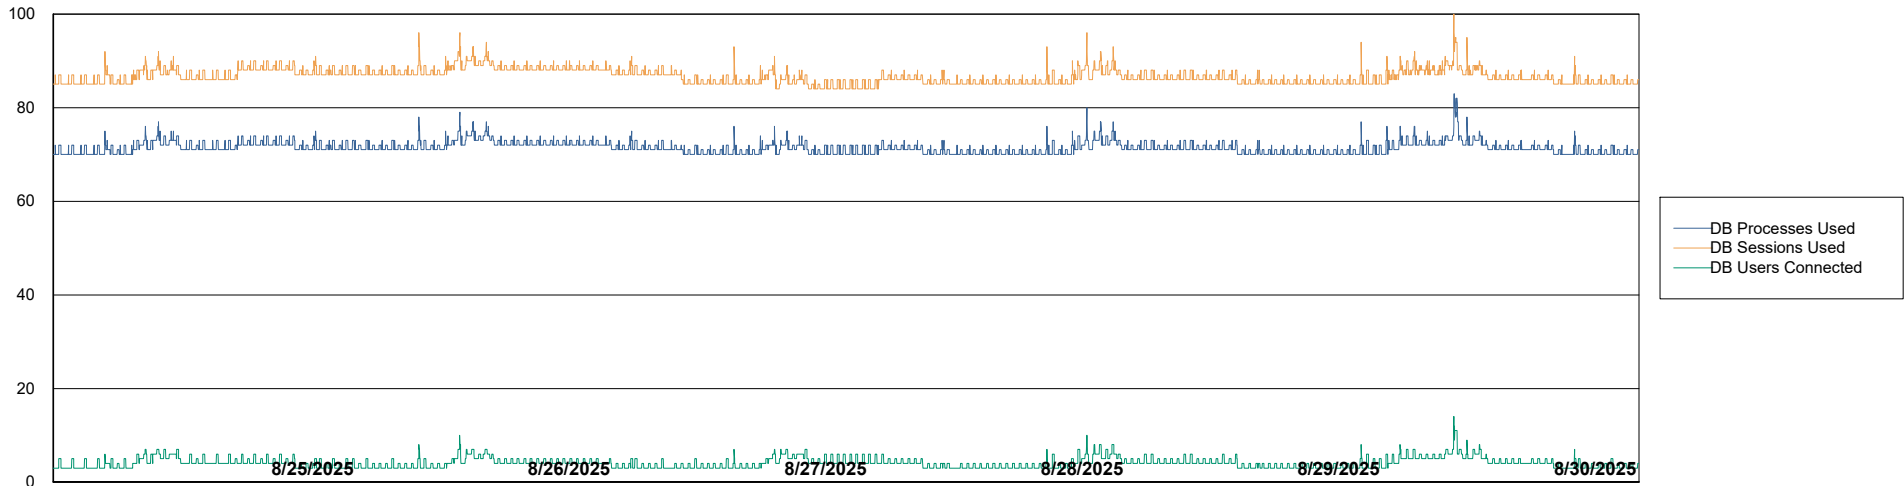

Weekly SLA Customer Report

Customer AUJ_Production
Database ID 41

Database Performance AUJ_ABSEM3_DB

Weekly SLA Customer Report

Customer AUJ_Production
Database ID 41

Database Performance AUJ_BI3_DB

Weekly SLA Customer Report