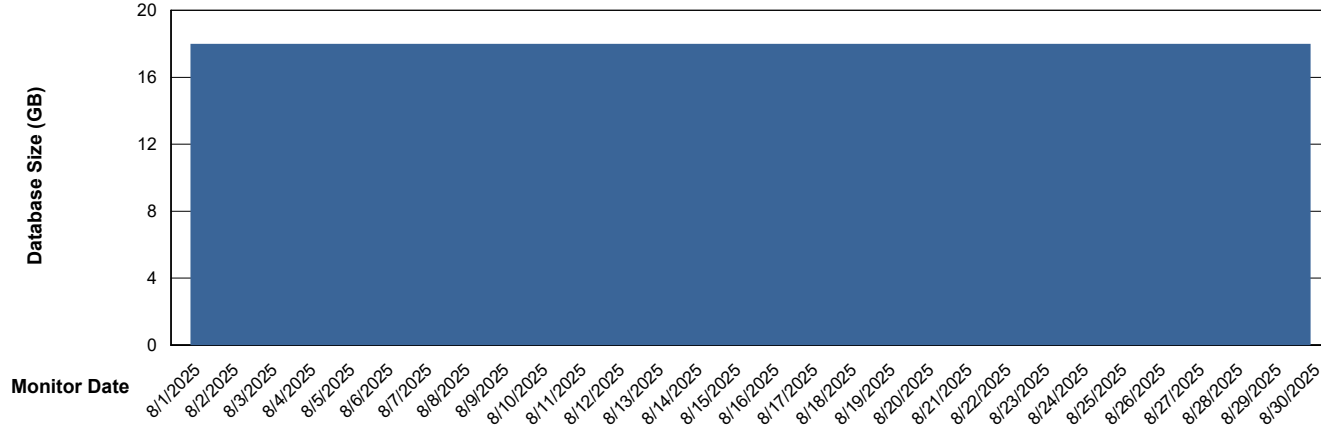

Customer AUJ_Production
Database ID 41

Database Performance AUJ_DB3_Primary

Weekly SLA Customer Report

Customer AUJ_Production
Database ID 41

DATABASE SIZE AUJ_ABSEM3_DB

Database growth over last month

DATABASE SIZE AUJ_BI3_DB

Database growth over last month

Weekly SLA Customer Report

Customer AUJ_Production
Database ID 41

DATABASE SIZE AUJ_DB3_Primary

Database growth over last month

Weekly SLA Customer Report

Customer AUJ_Production
 Database ID 41