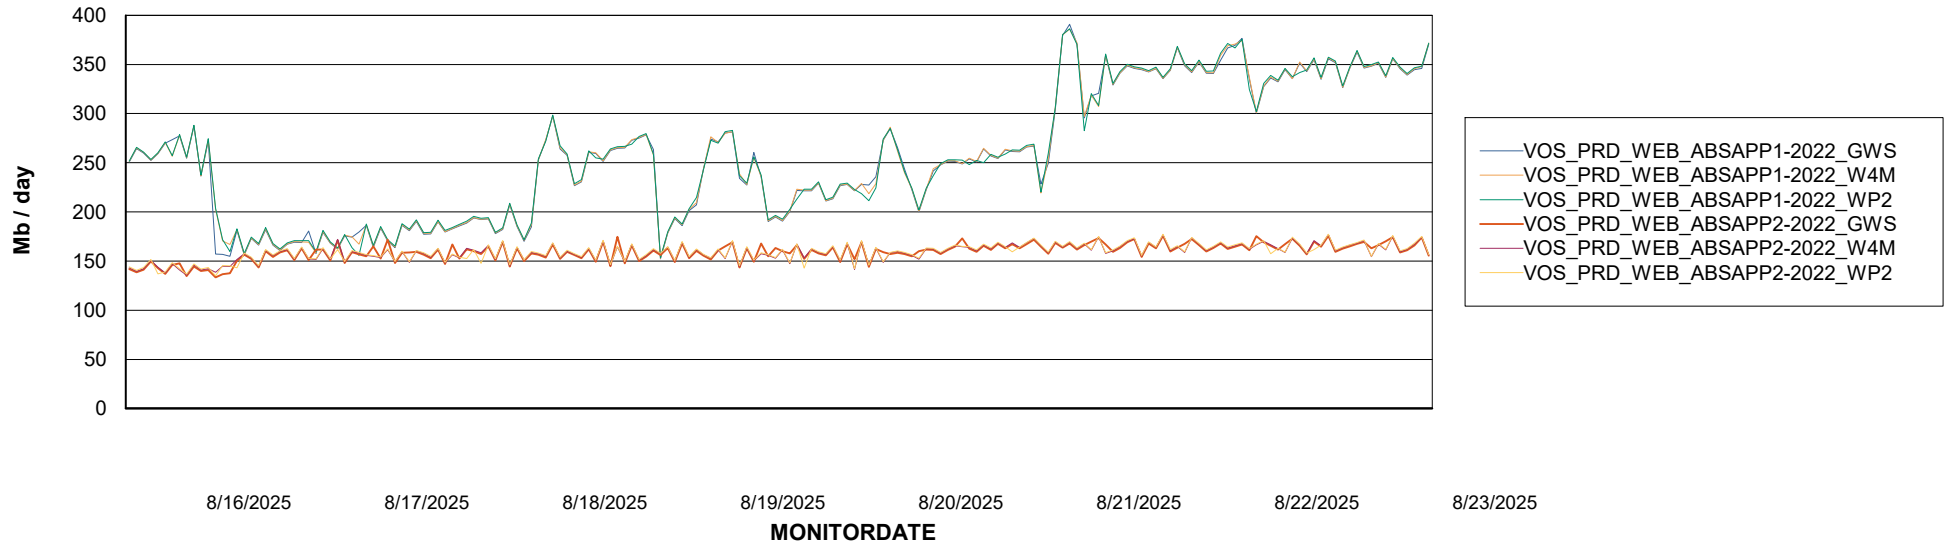

ABSSolute Web Component Services

Avg memory used per ABS Web component