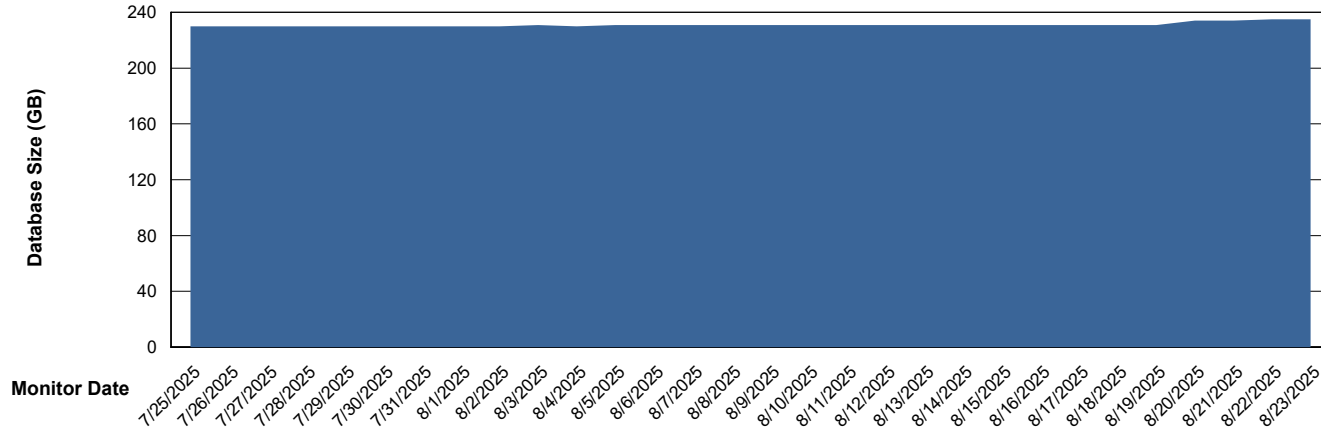

DB Processes Max 1,000

Weekly SLA Customer Report

Customer VOS_Production
Database ID 143

DATABASE SIZE VOS_PRD_ABSBI-2018_ABS1

Database growth over last month

DATABASE SIZE VOS_PRD_ABSBI-2025_ABS1

Database growth over last month