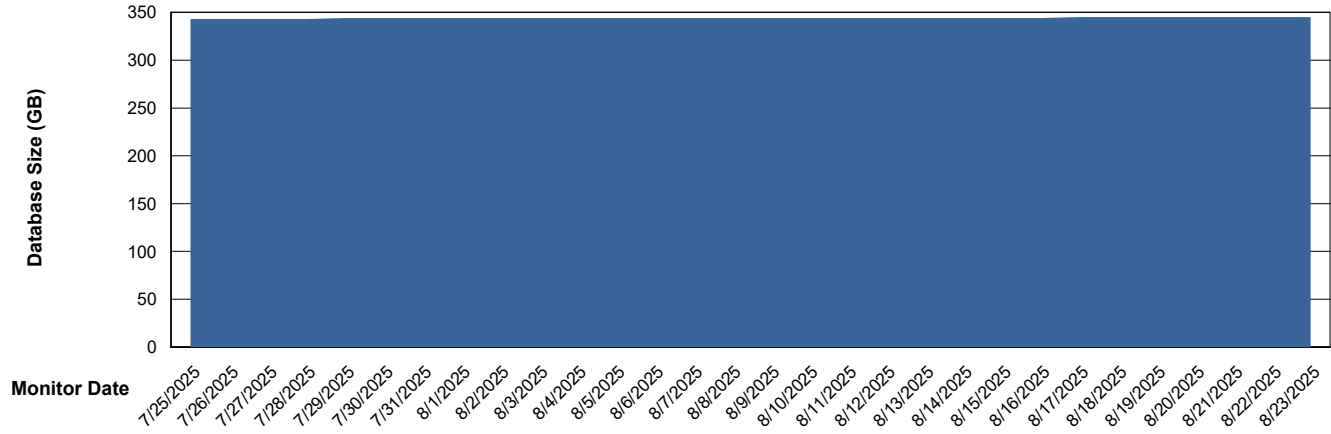

Database growth over last month