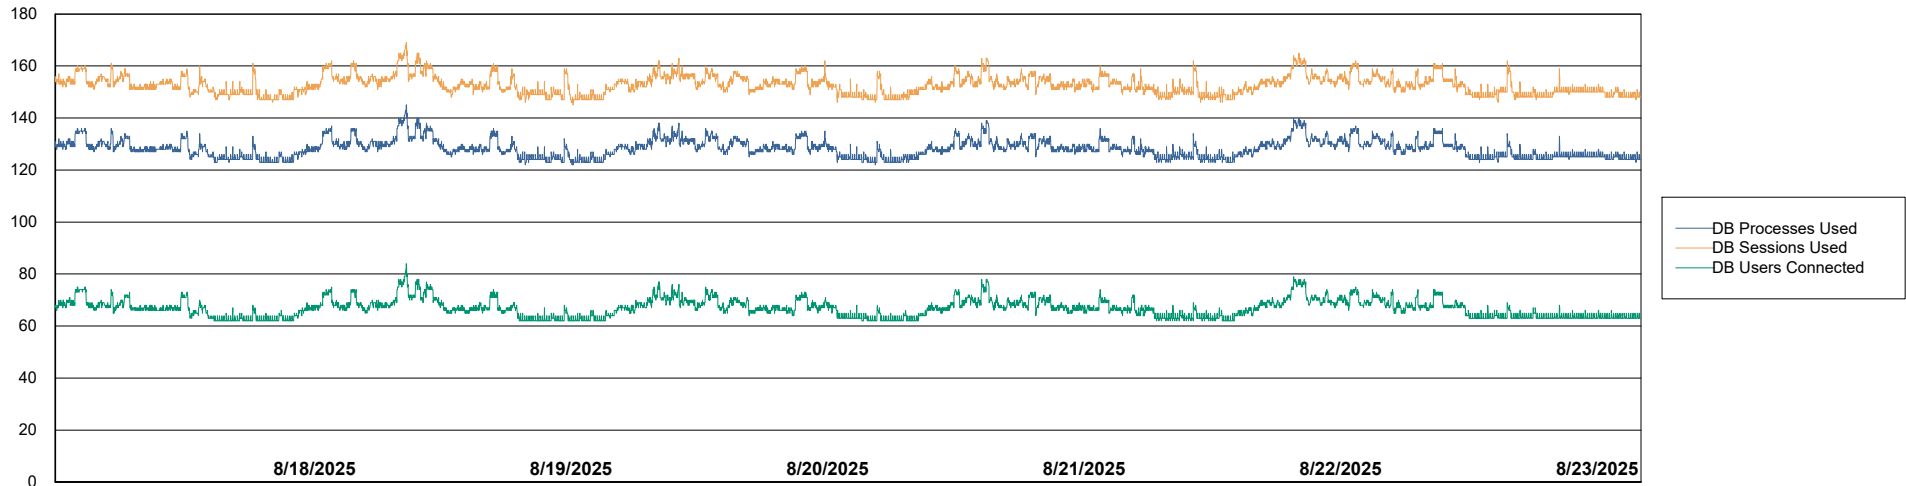

Database Performance VOS_PRD_ABSORA1-2022_ABS1