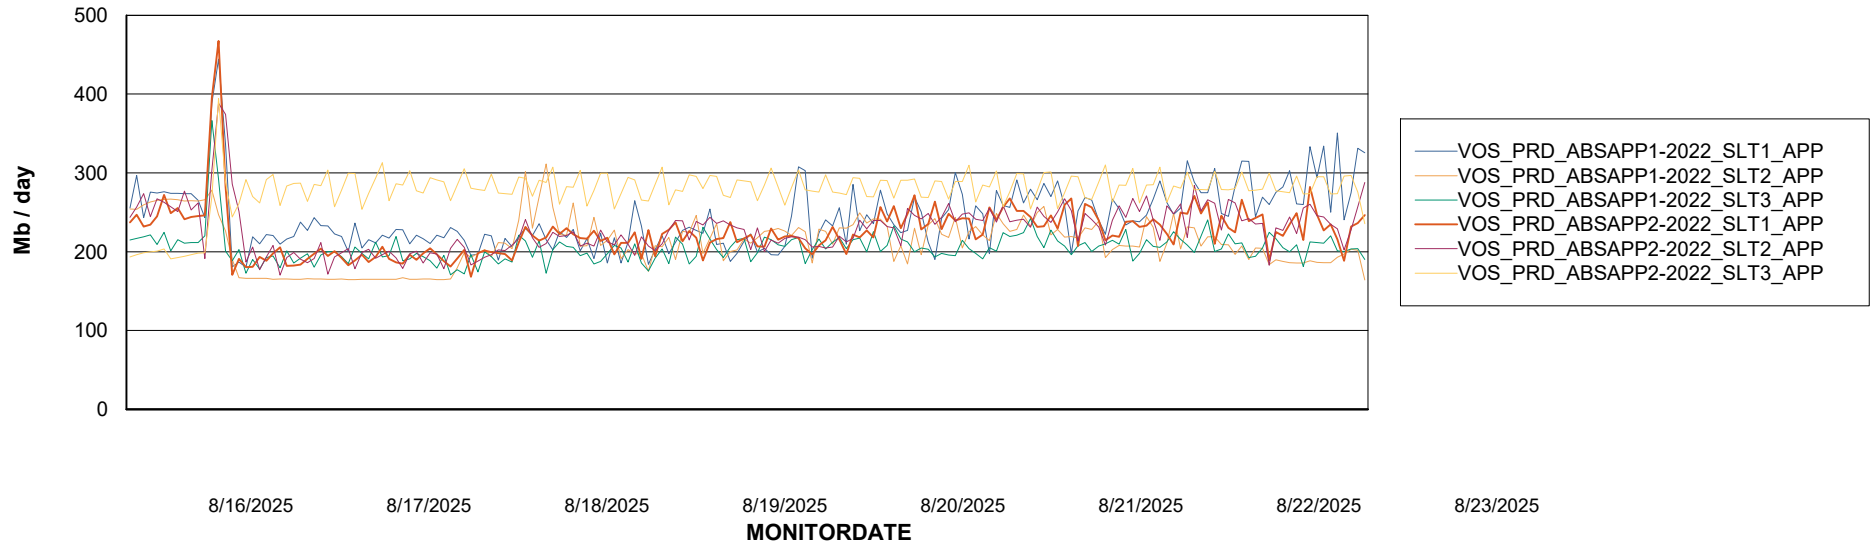

ABSSolute Application Server Services

Avg memory used per ABS Server Service