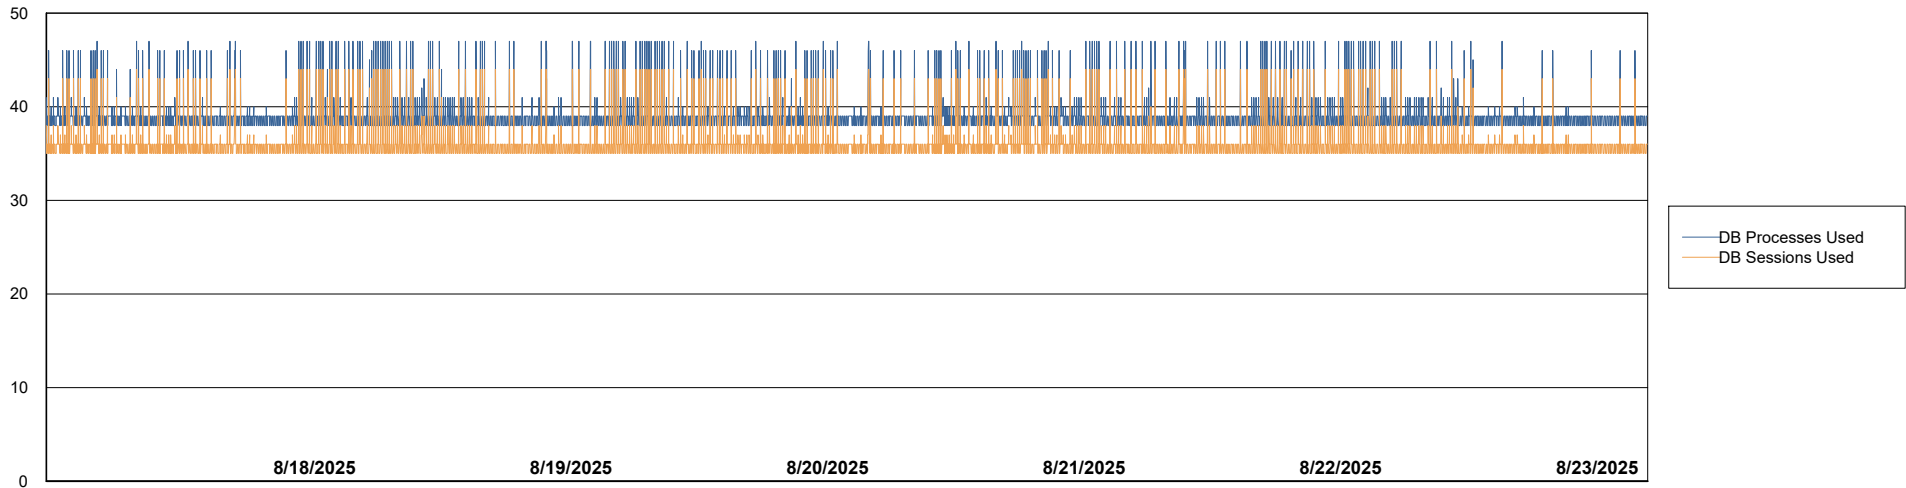

Database Performance VOS_PRD_ABSORA2-2022_HSBABS1

DB Processes Max 1,000