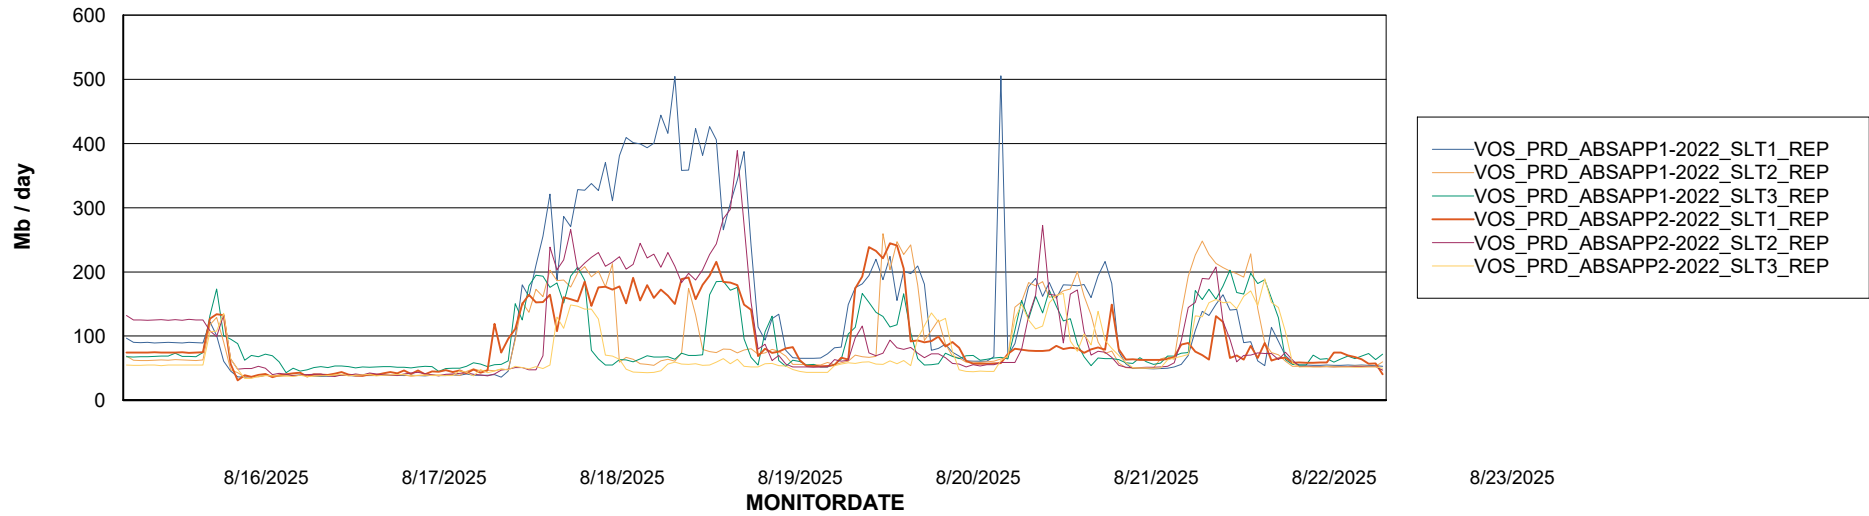

Avg memory used per ABS Server Service

Avg users per day per ABS server

Weekly SLA Customer Report

Customer VOS_Production
Database ID 143

ABSSolute Application ReportServer Services

Avg memory used per ReportServer Service