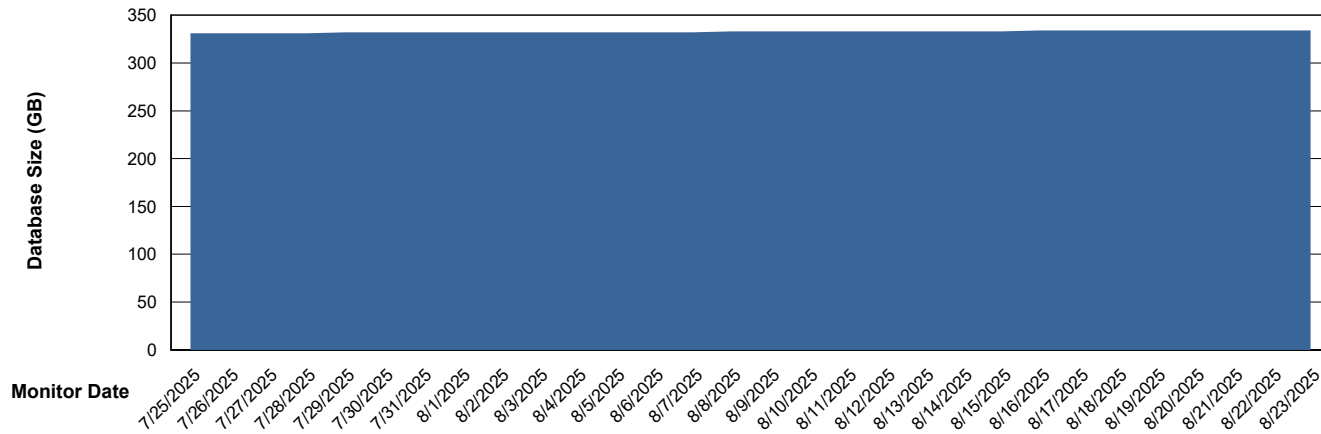

DB Processes Max 1,000

Weekly SLA Customer Report

Customer VOS_Production
Database ID 143

DATABASE SIZE VOS_PRD_ABSBI-2018_ABS1

Database growth over last month

DATABASE SIZE VOS_PRD_ABSBI-2025_ABS1

Database growth over last month