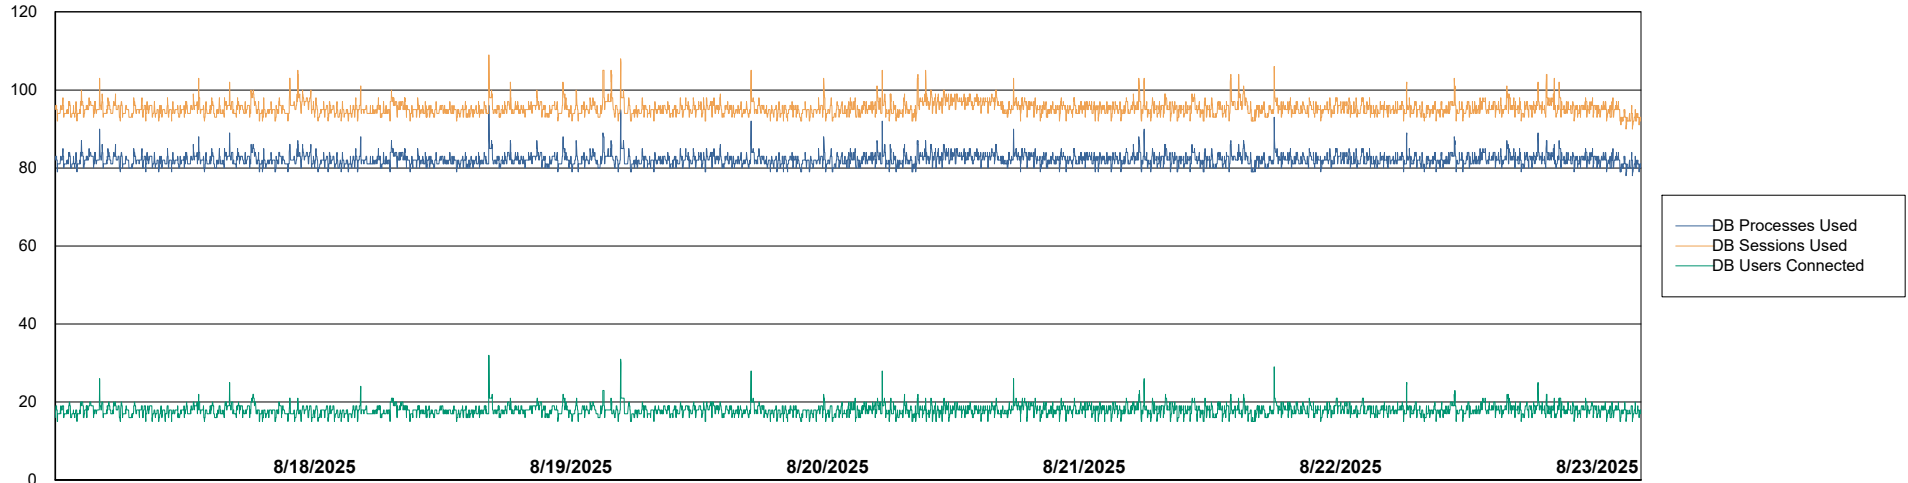

Weekly SLA Customer Report

Customer VOS_Production
Database ID 143

Database Performance VOS_PRD_ABSBI-2018_ABS1

Weekly SLA Customer Report

Customer VOS_Production
Database ID 143

Database Performance VOS_PRD_ABSBI-2025_ABS1