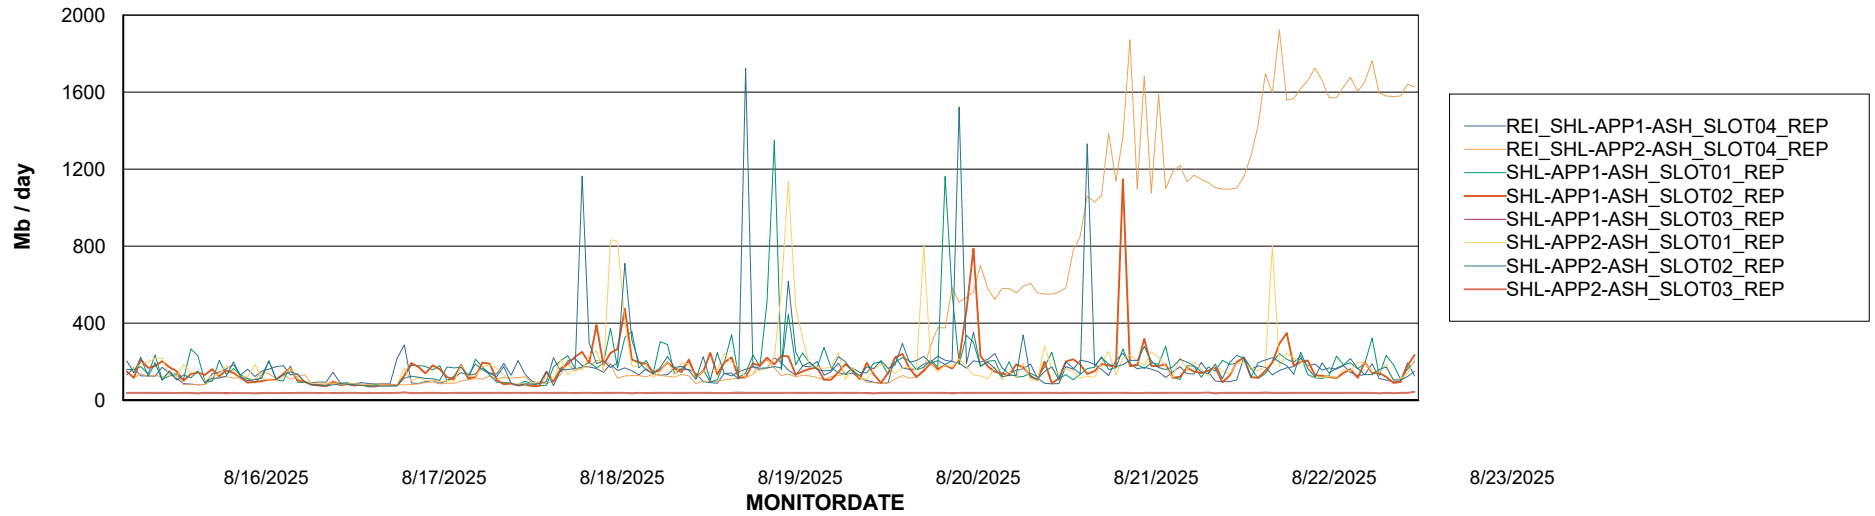

ABSSolute Application ReportServer Services

Avg memory used per ReportServer Service