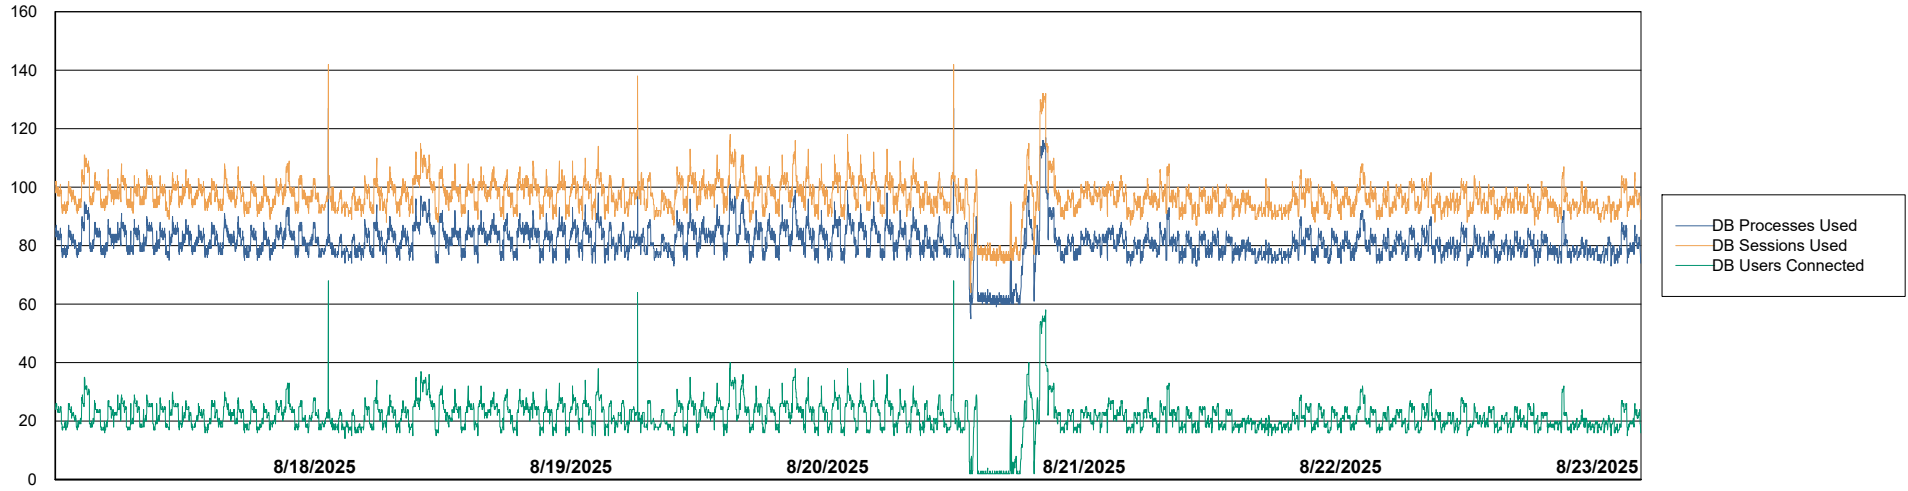

Database Performance SHL-BI-ASH_PROD_ABS1