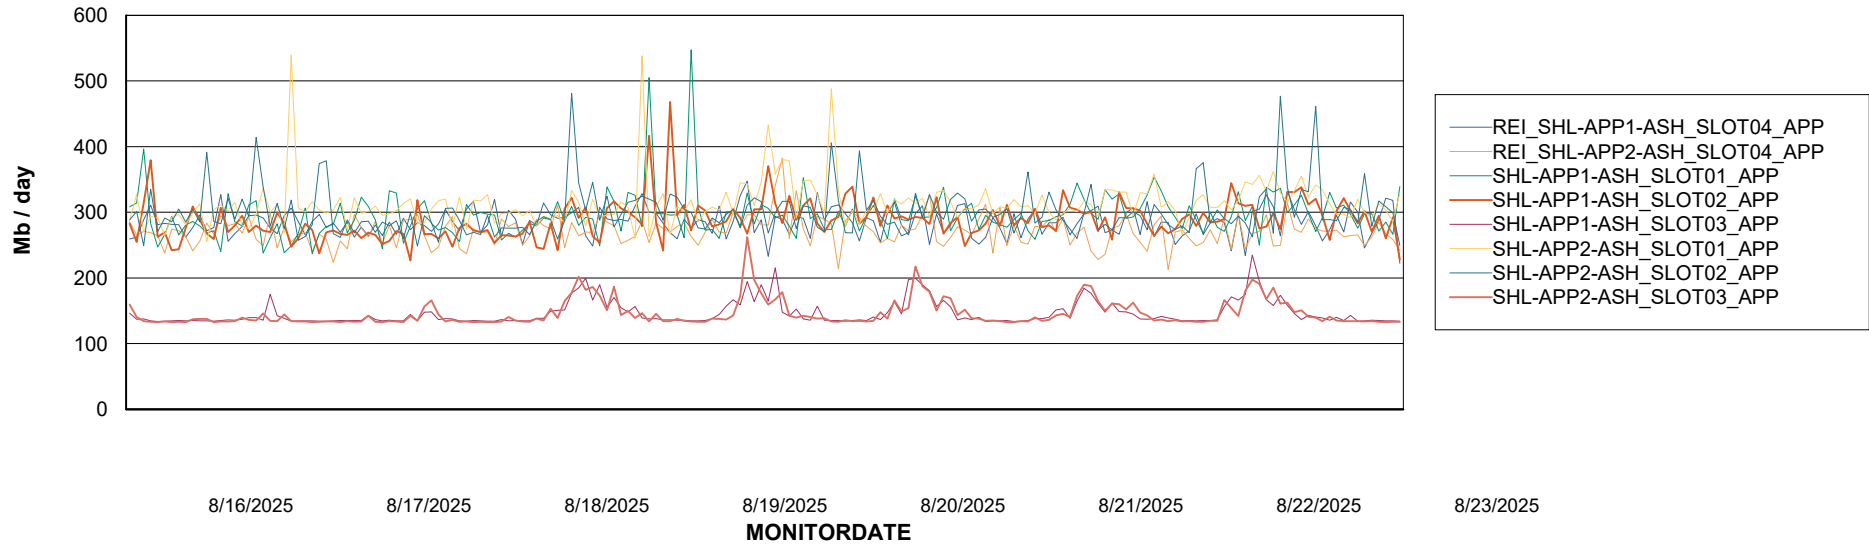

ABSSolute Application Server Services

Avg memory used per ABS Server Service