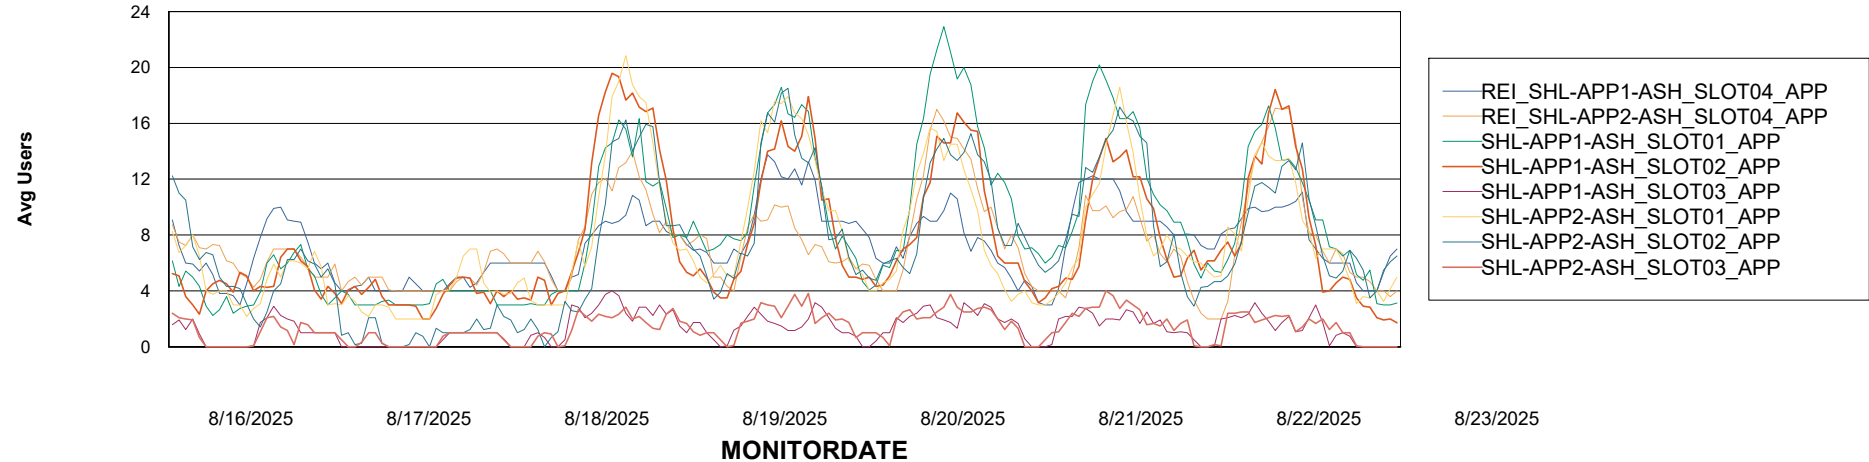

Avg users per day per ABS server