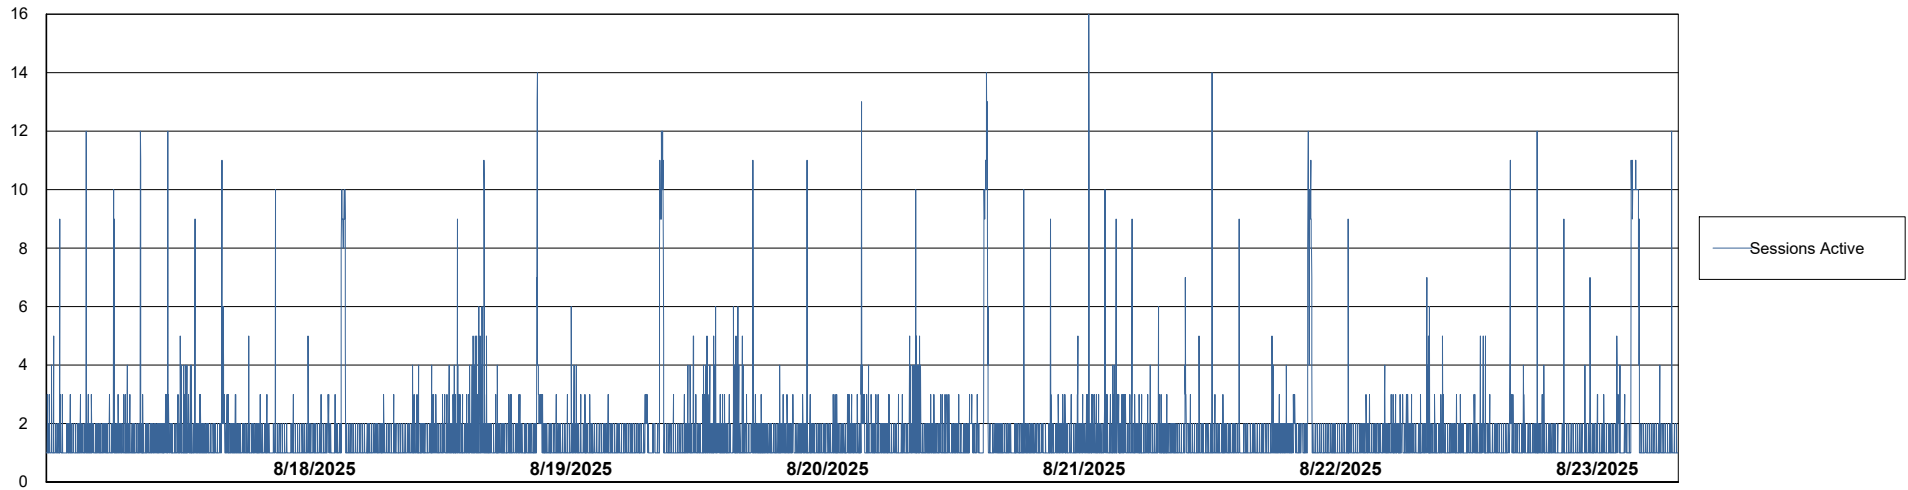

Database Performance SHL-DBS1-ASH_PROD_ABS1