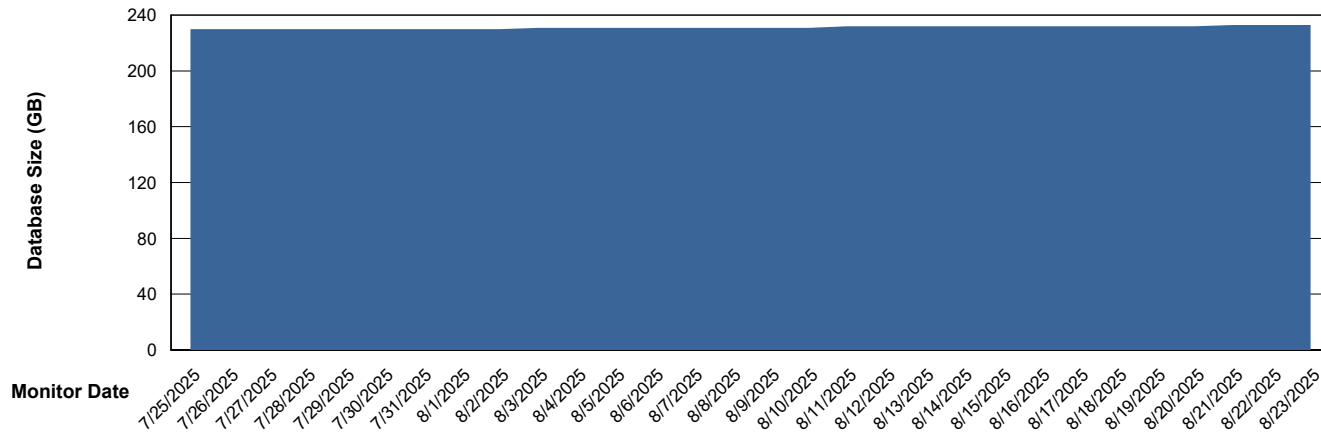

DATABASE SIZE SHL-DBS1-ASH_PROD_ABS1

Database growth over last month