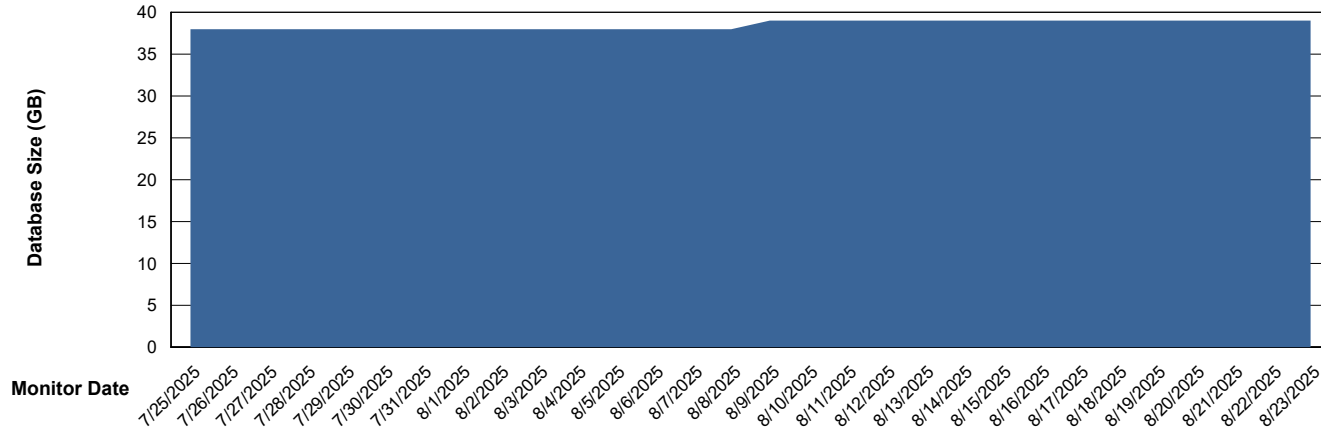

DATABASE SIZE SHL-BI-ASH_PROD_ABS1

Database growth over last month