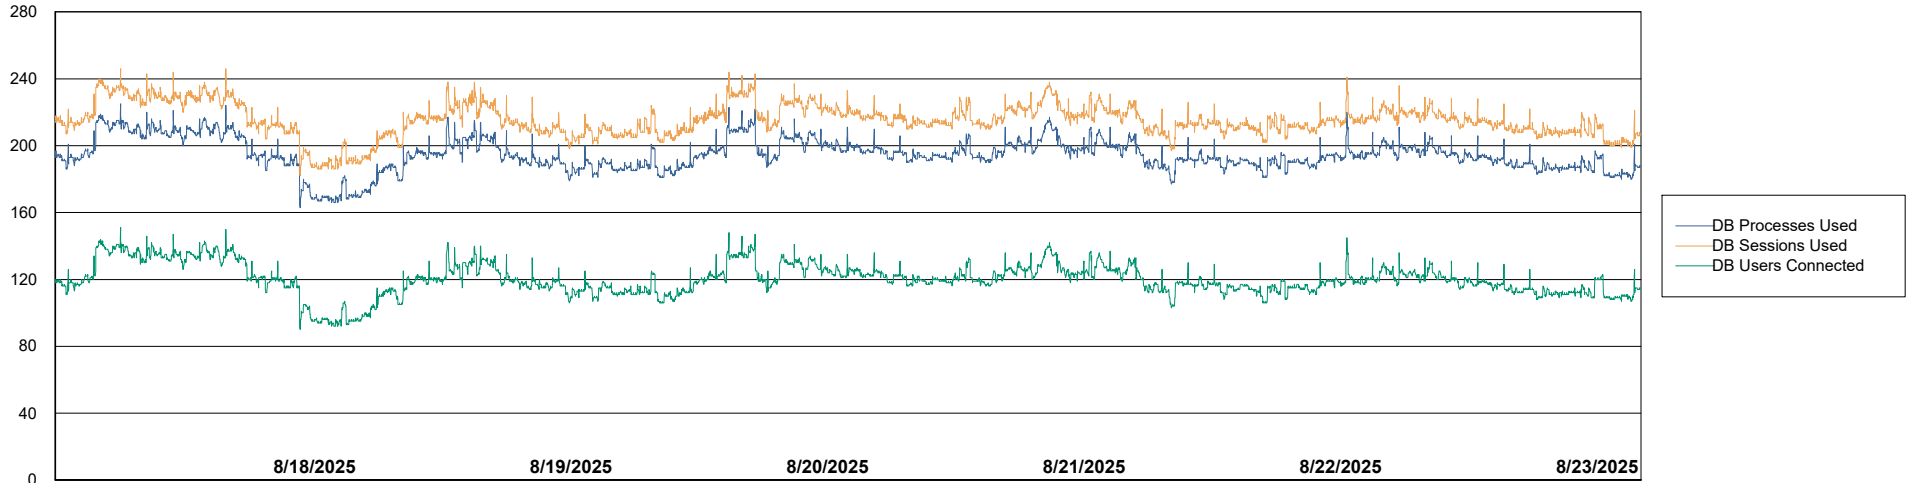

Database Performance SHL-DBS1-ASH_PROD_ABS1