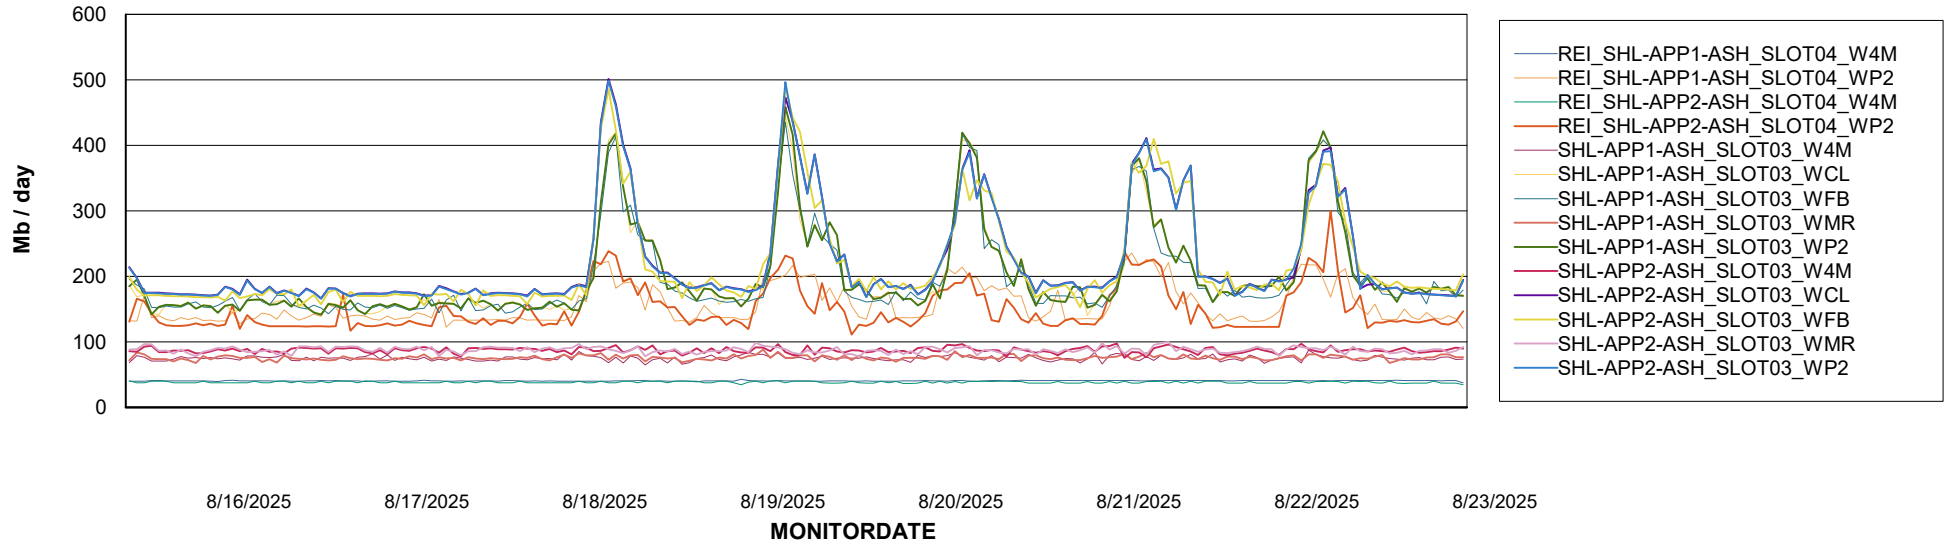

ABSolute Web Component Services

Avg memory used per ABS Web component