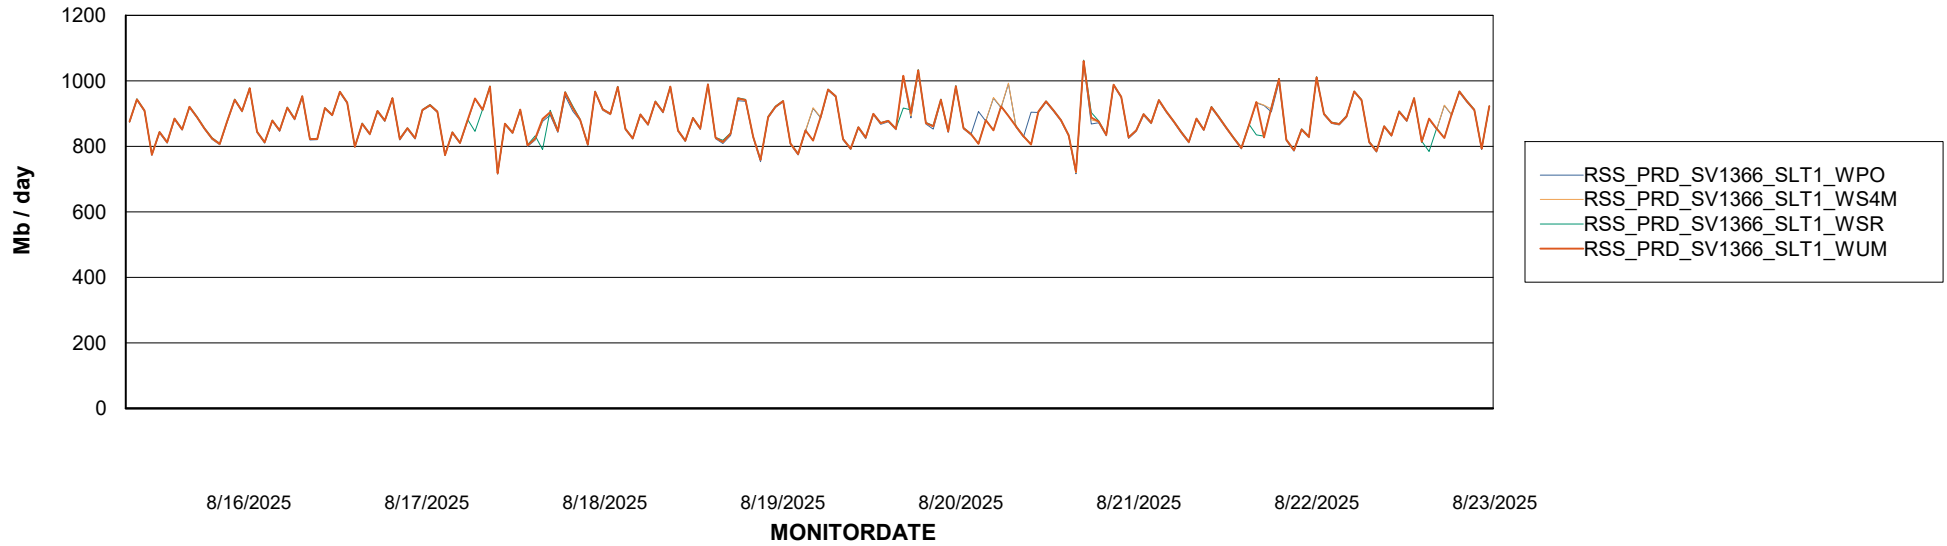

ABSSolute Web Component Services

Avg memory used per ABS Web component