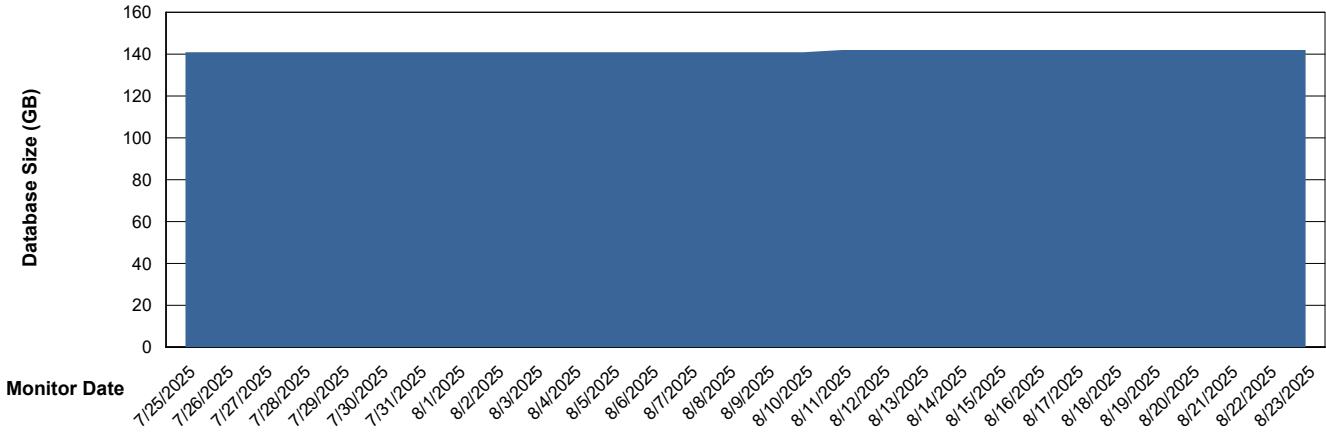

Weekly SLA Customer Report

Customer RSS Production
Database ID 52

Database Performance RSS_PRD_SV1364_PRD_ABS1

Weekly SLA Customer Report

Customer RSS Production
Database ID 52

Database Performance RSS_PRD_SV1365_PRD_HSBABS1

DB Processes Max 300

Weekly SLA Customer Report

Customer RSS Production
 Database ID 52

DATABASE SIZE RSS_PRD_SV1364_PRD_ABS1

Database growth over last month

Database Tablespace RSS_PRD_SV1364_PRD_ABS1

Date	Tablespace Name	Filesize (Gb)	Usedsize (Gb)	Percentage free
8/23/2025	ABSDATA	71	58	18
	INDX	95	79	17
8/22/2025	ABSDATA	71	58	18
	INDX	95	79	17
8/21/2025	ABSDATA	71	58	18
	INDX	95	79	17
8/20/2025	ABSDATA	71	58	18
	INDX	95	79	17
8/19/2025	ABSDATA	71	58	18
	INDX	95	79	17
8/18/2025	ABSDATA	71	58	18
	INDX	95	79	17
8/17/2025	ABSDATA	71	58	18
	INDX	95	79	17

Weekly SLA Customer Report

Customer RSS Production
Database ID 52

Standby Database Health RSS Production

Recovery lag for last 7 days

Weekly SLA Customer Report

Customer RSS Production
Database ID 52

ABSSolute Application Server Services