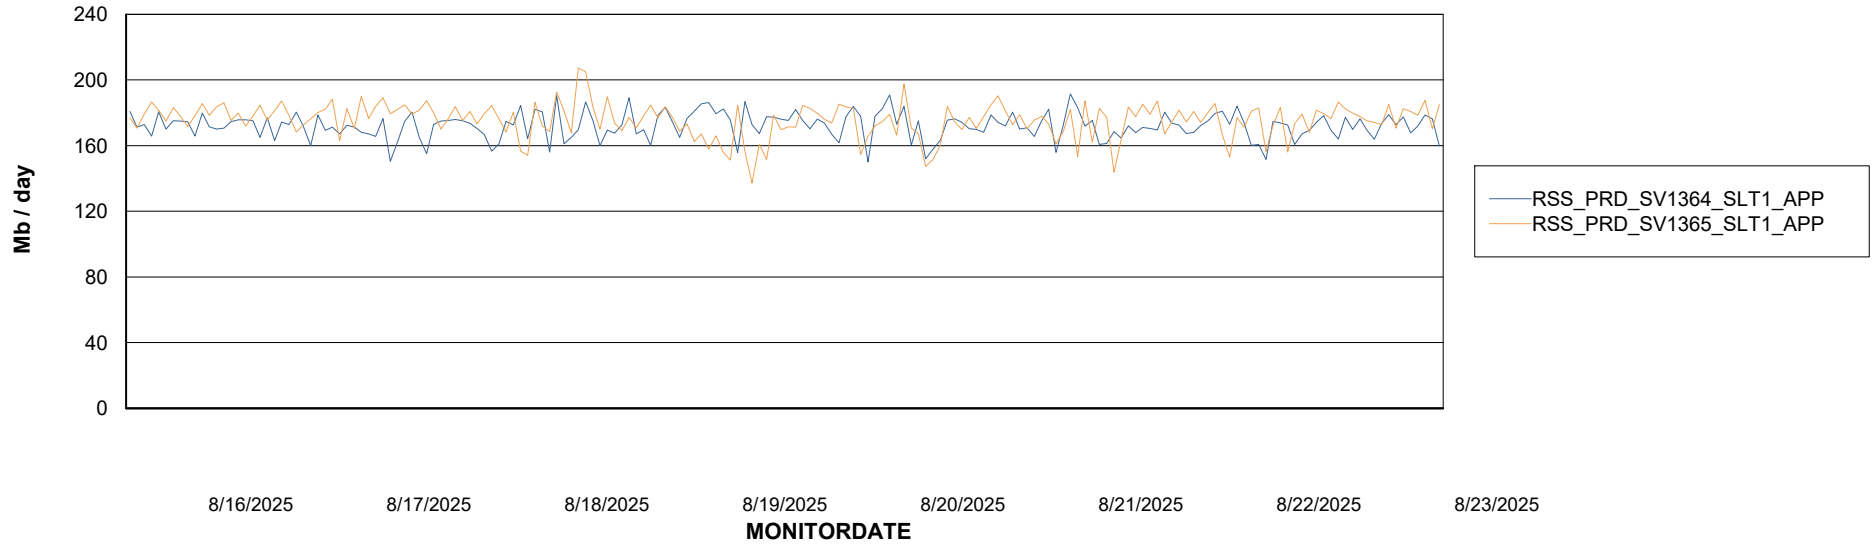

ABSSolute Application Server Services

Avg memory used per ABS Server Service