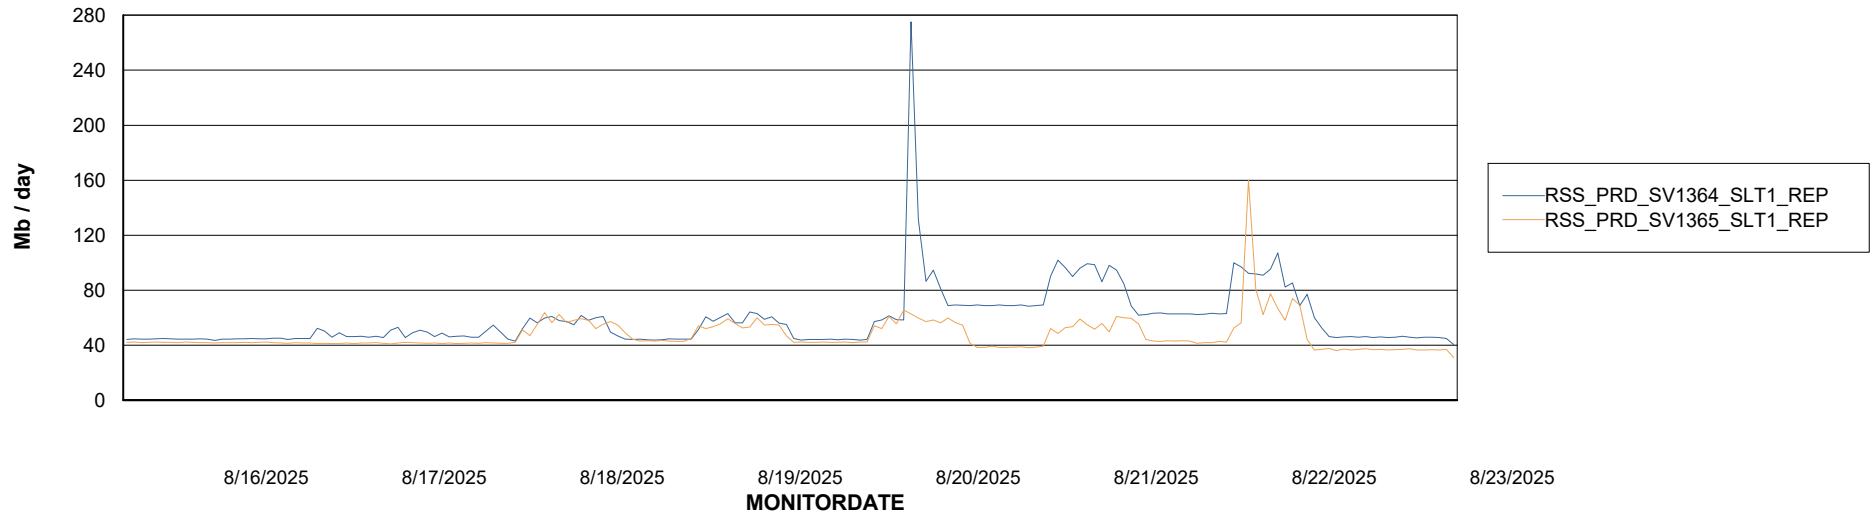

Avg memory used per ABS Server Service

Avg users per day per ABS server

Weekly SLA Customer Report

Customer RSS Production
Database ID 52

ABSSolute Application ReportServer Services

Avg memory used per ReportServer Service