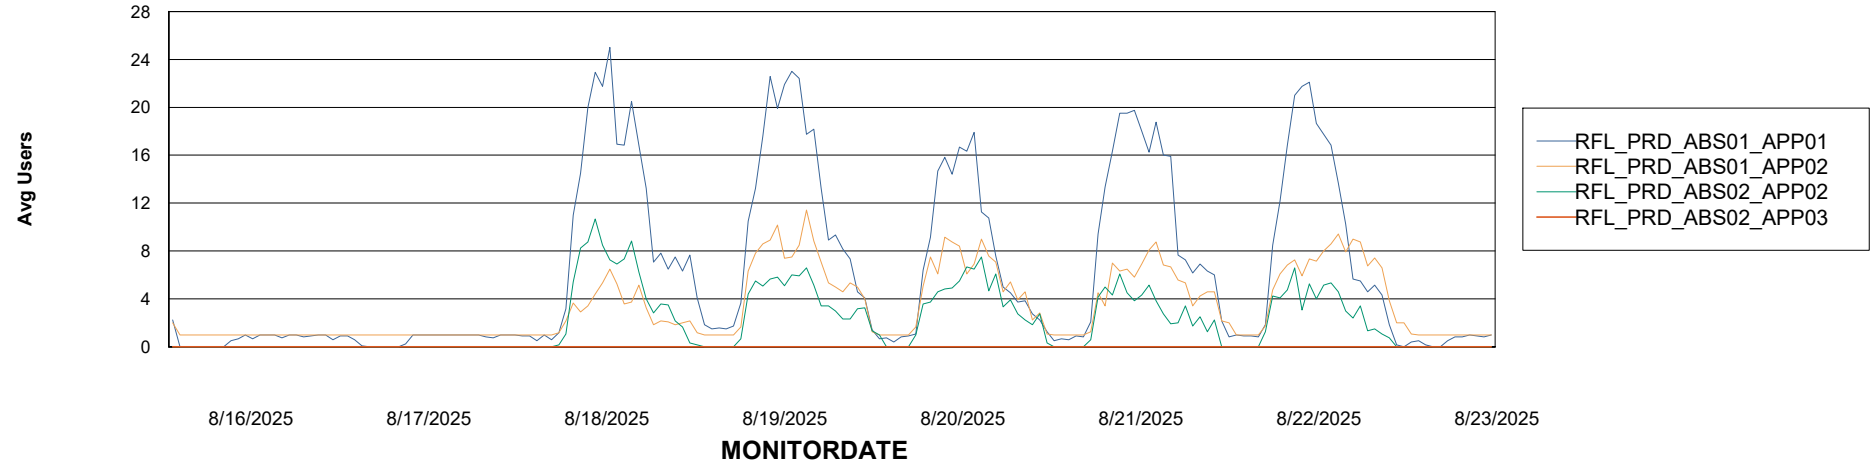

Avg users per day per ABS server