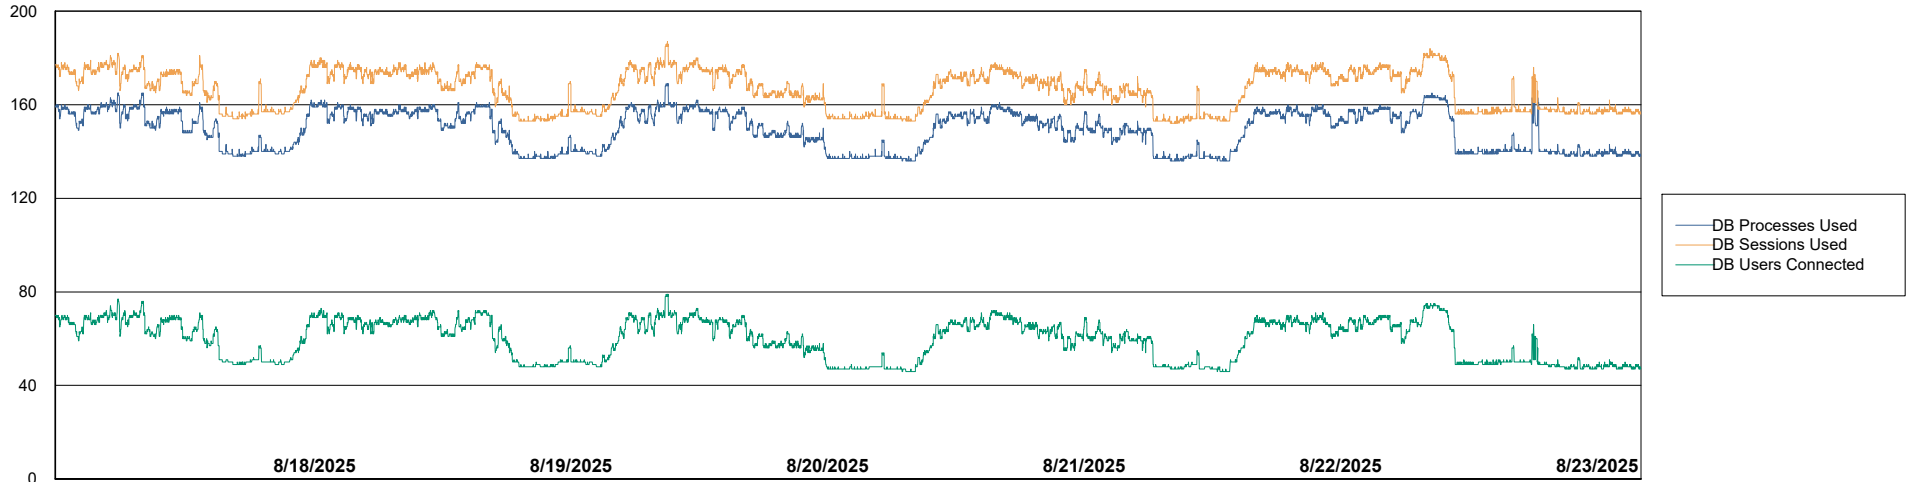

Database Performance RFL_PRD_ABS01_DB