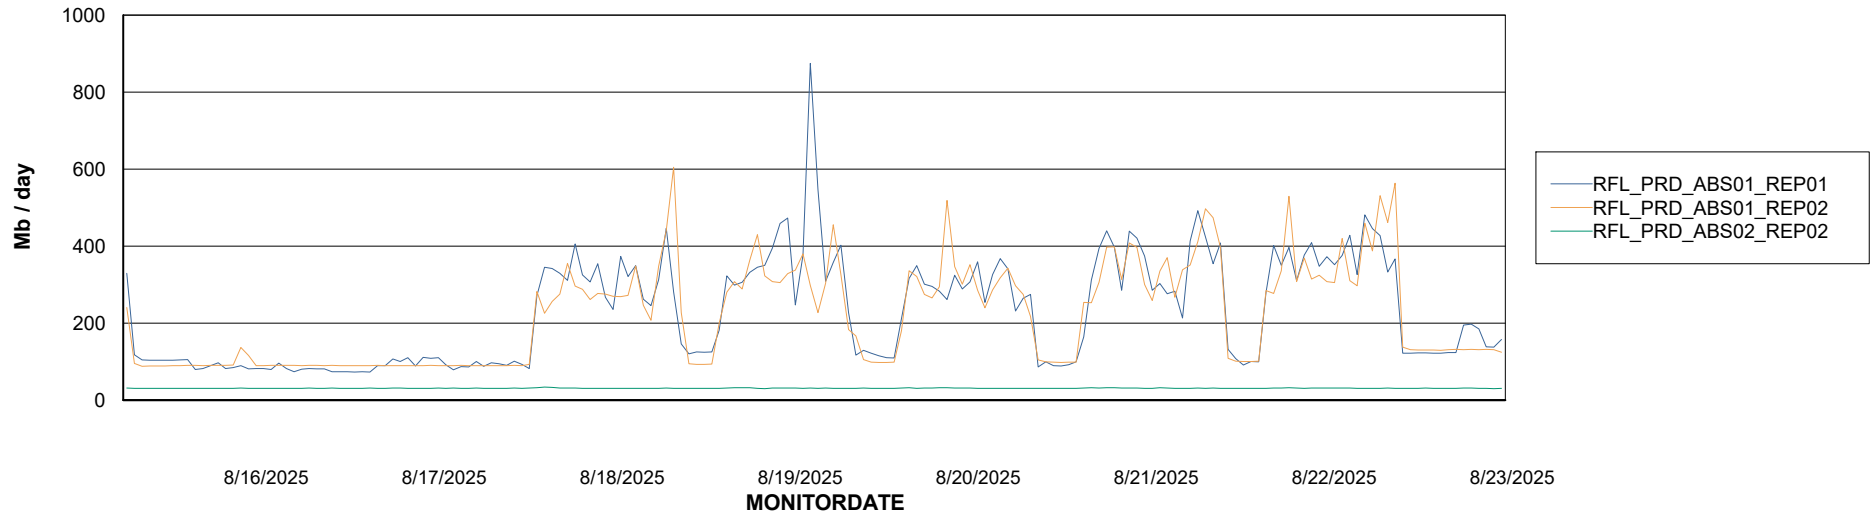

Avg memory used per ABS Server Service

Avg users per day per ABS server

Weekly SLA Customer Report

Customer RFL_Production
Database ID 36

ABSSolute Application ReportServer Services

Avg memory used per ReportServer Service