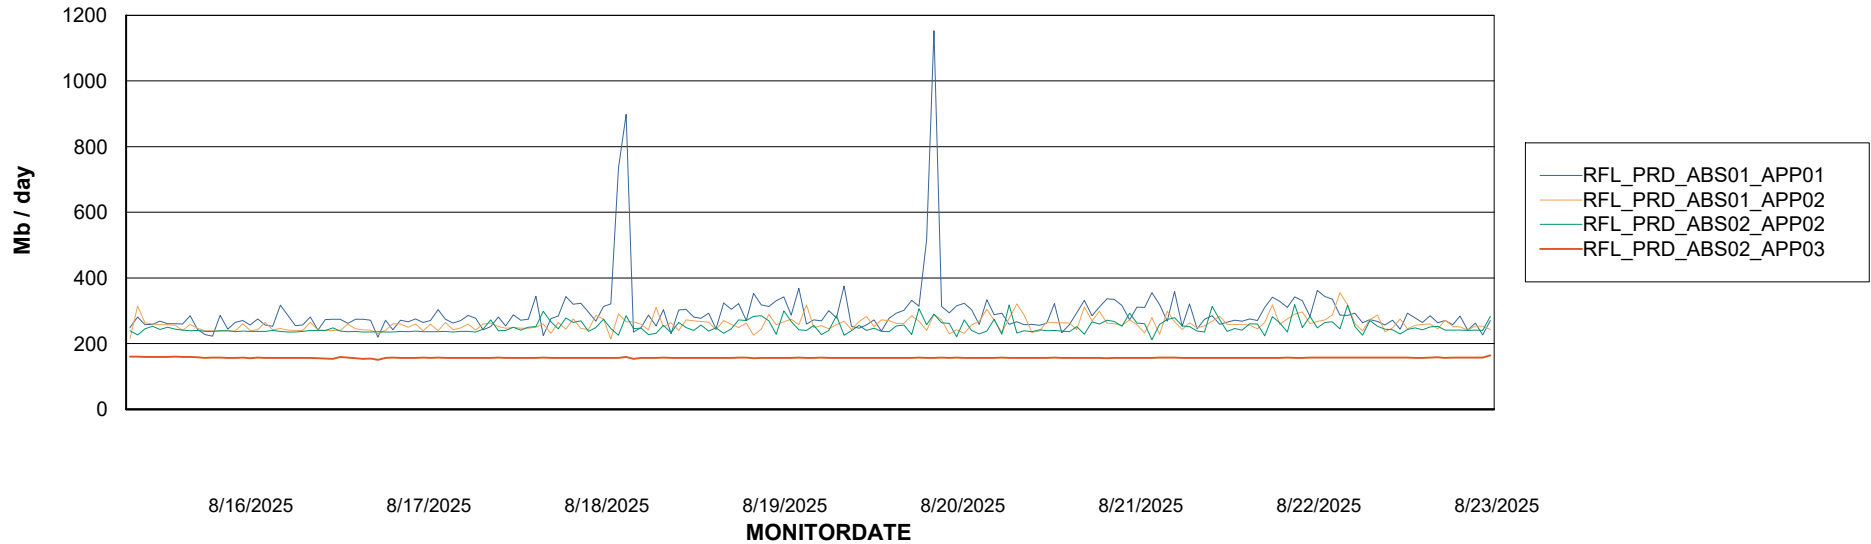

ABSSolute Application Server Services

Avg memory used per ABS Server Service