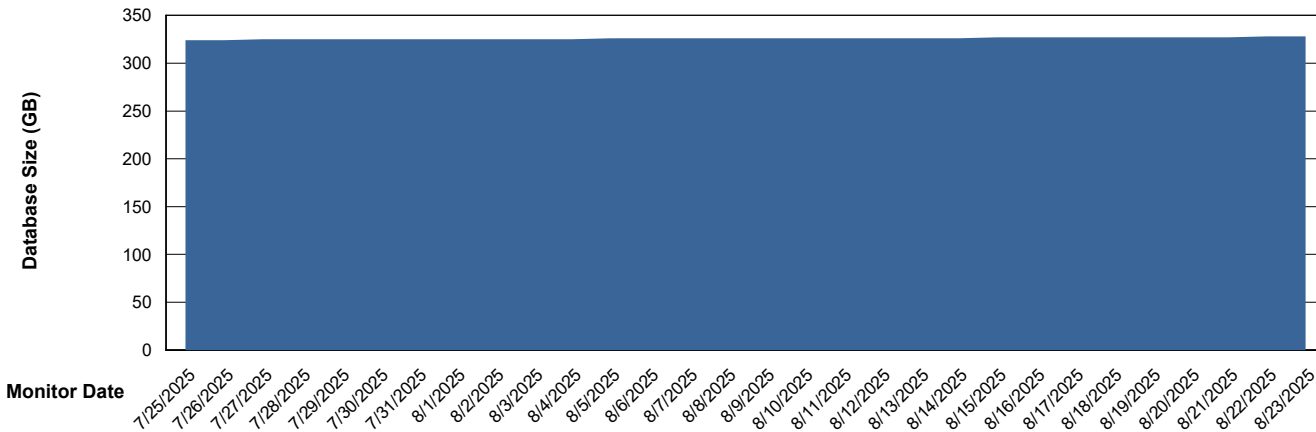

DB Processes Max 1,000

Weekly SLA Customer Report

Customer RFL_Production
 Database ID 36

DATABASE SIZE RFL_PRD_ABS01_DB

Database growth over last month

Database Tablespace RFL_PRD_ABS01_DB

Date	Tablespace Name	Filesize (Gb)	Usedsize (Gb)	Percentage free
8/23/2025	ABSDATA	121	91	25
	INDX	269	221	18
8/22/2025	ABSDATA	121	91	25
	INDX	269	221	18
8/21/2025	ABSDATA	121	91	25
	INDX	269	220	18
8/20/2025	ABSDATA	121	91	25
	INDX	269	220	18
8/19/2025	ABSDATA	121	91	25
	INDX	269	220	18
8/18/2025	ABSDATA	121	91	25
	INDX	269	220	18
8/17/2025	ABSDATA	121	91	25
	INDX	262	220	16

Weekly SLA Customer Report

Customer RFL_Production
Database ID 36

Standby Database Health RFL_Production

Recovery lag for last 7 days

Weekly SLA Customer Report

Customer RFL_Production
Database ID 36

ABSSolute Application Server Services