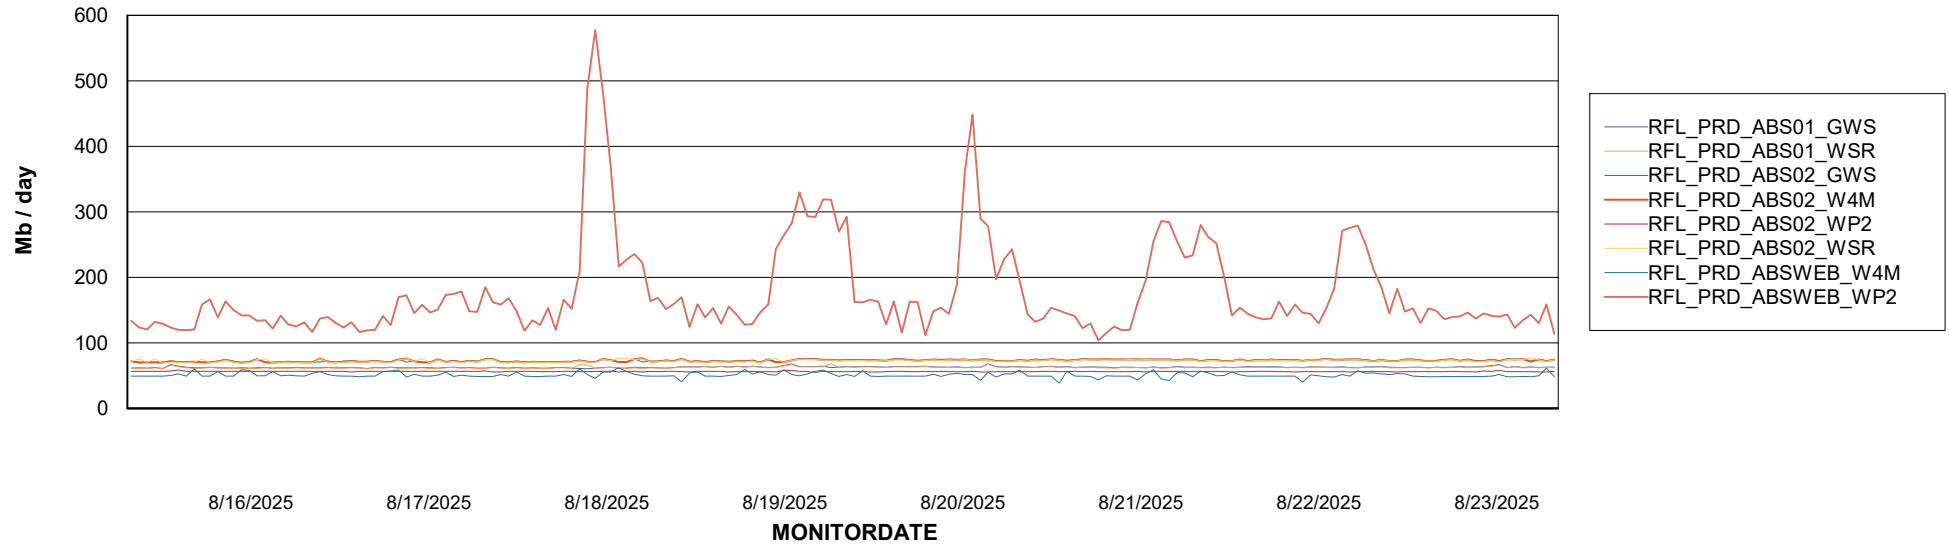

ABSSolute Web Component Services

Avg memory used per ABS Web component