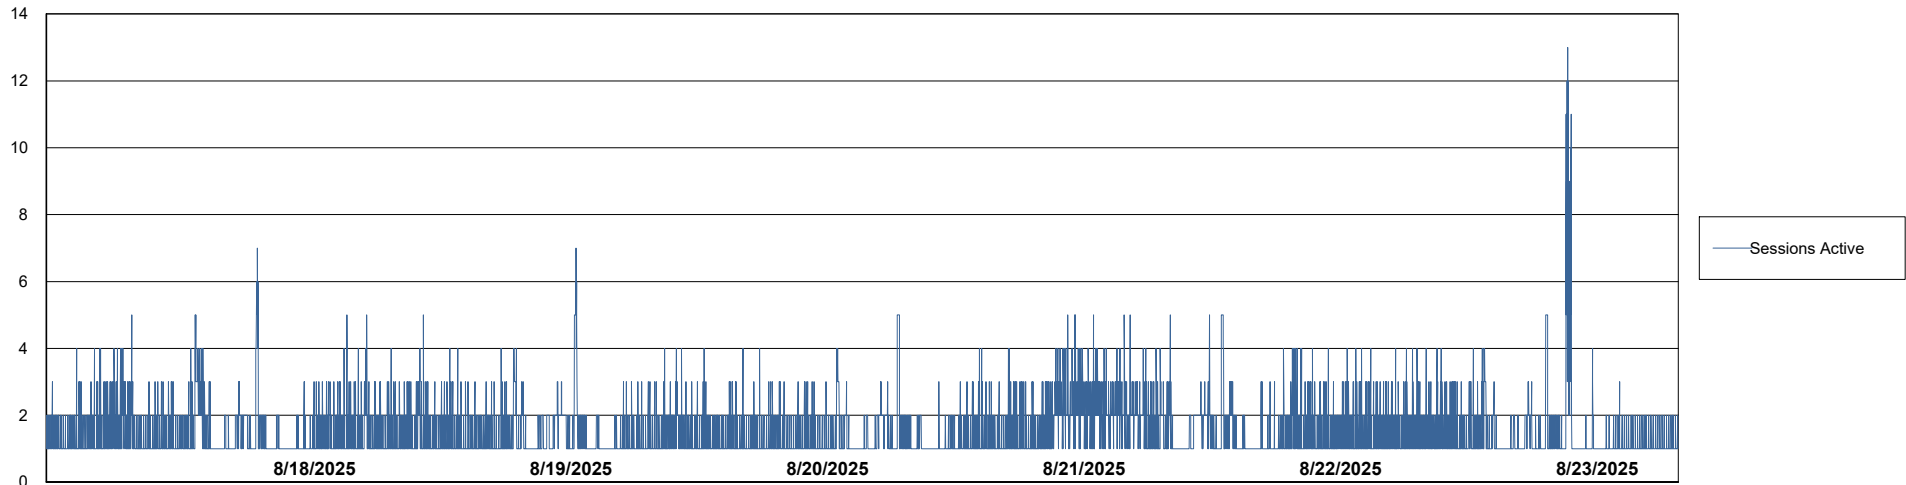

Database Performance RFL_PRD_ABS01_DB