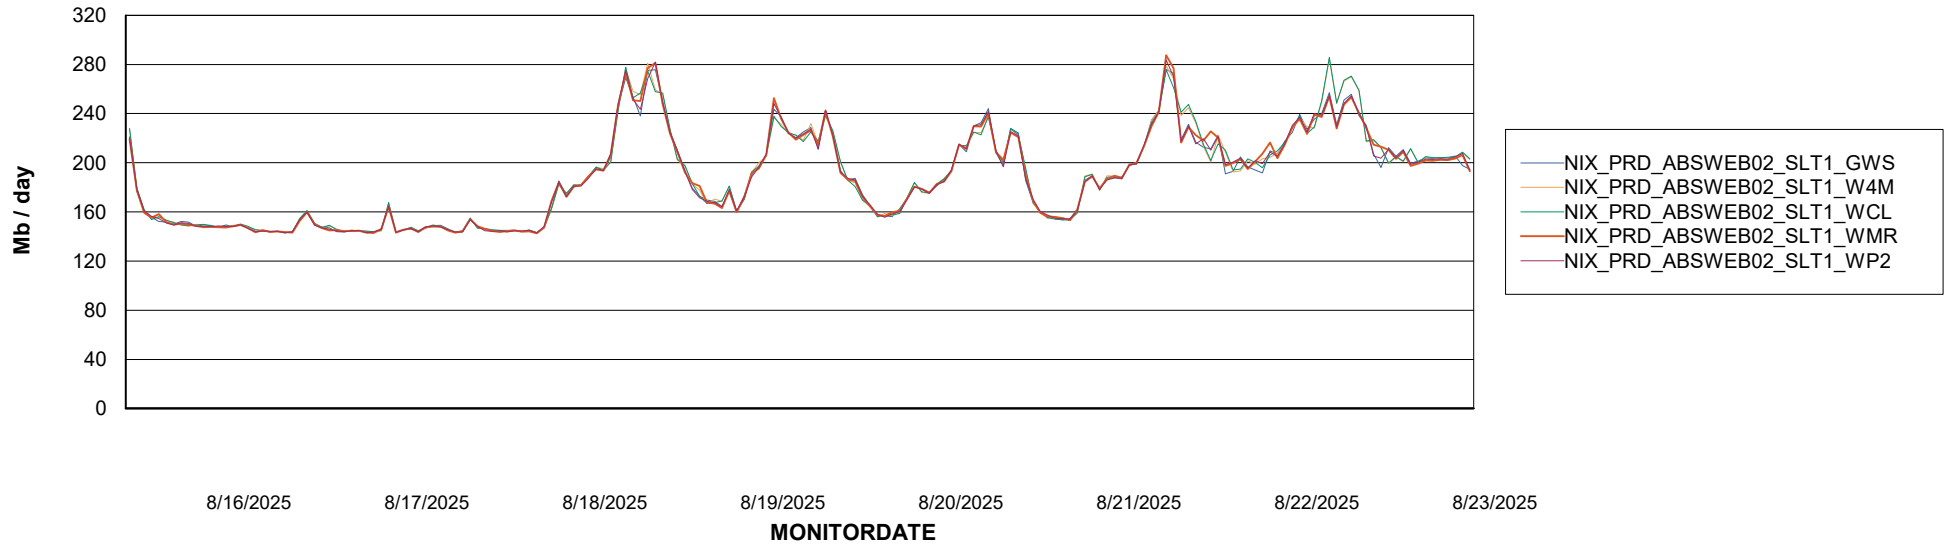

ABSSolute Web Component Services

Avg memory used per ABS Web component