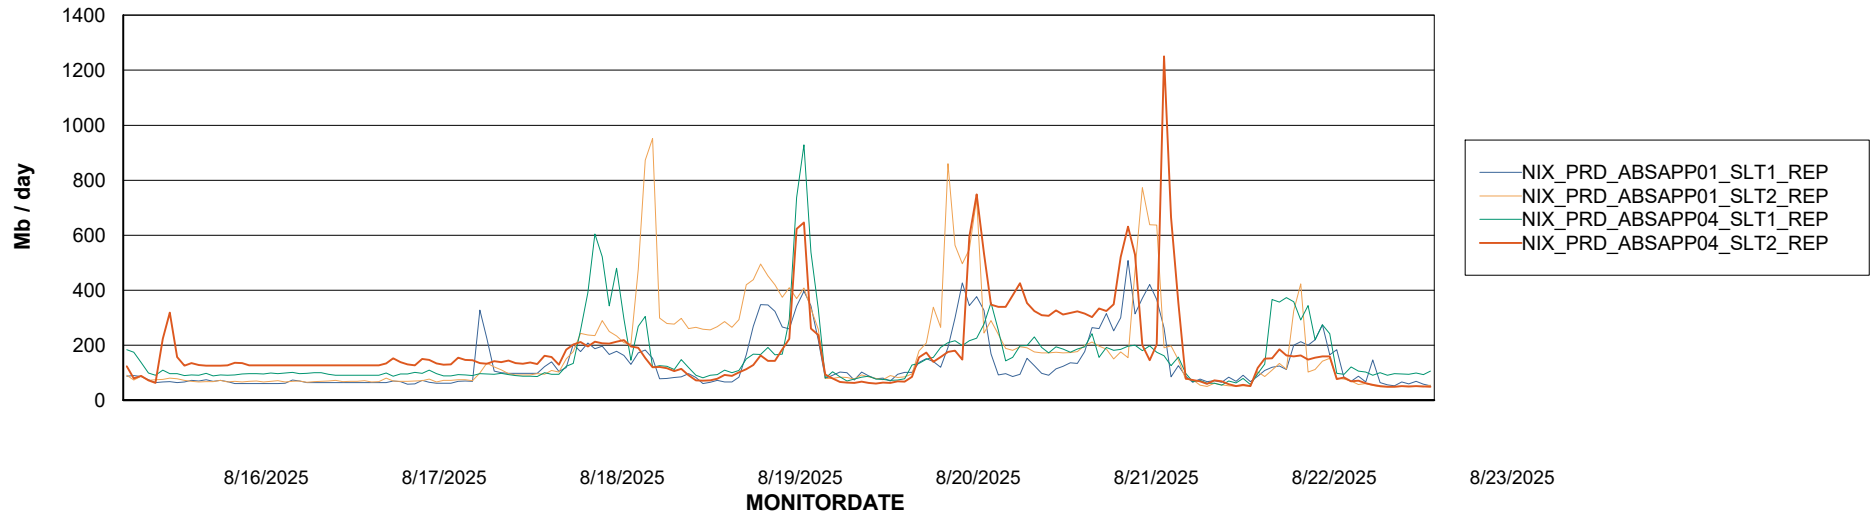

Avg memory used per ABS Server Service

Avg users per day per ABS server

Weekly SLA Customer Report

Customer NIX_Production
Database ID 51

ABSSolute Application ReportServer Services

Avg memory used per ReportServer Service