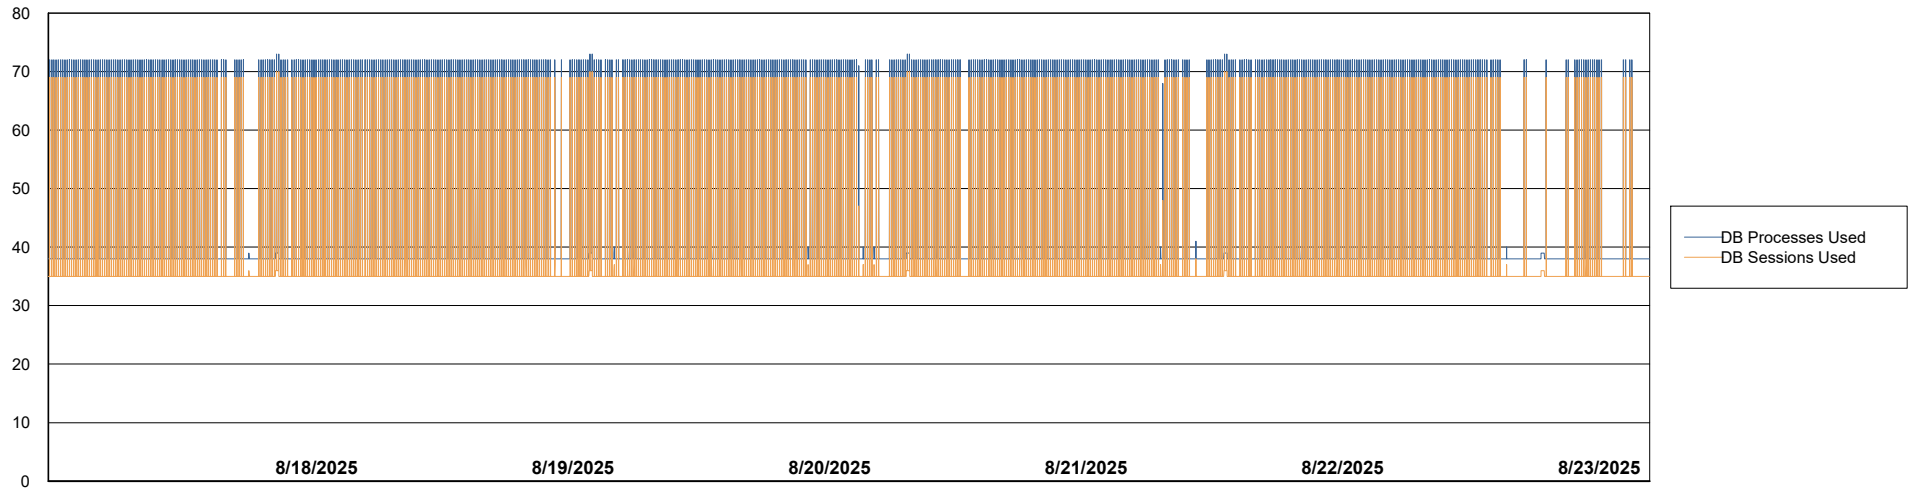

Database Performance NIX_PRD_ABSD02_HSBABS1

DB Processes Max 300