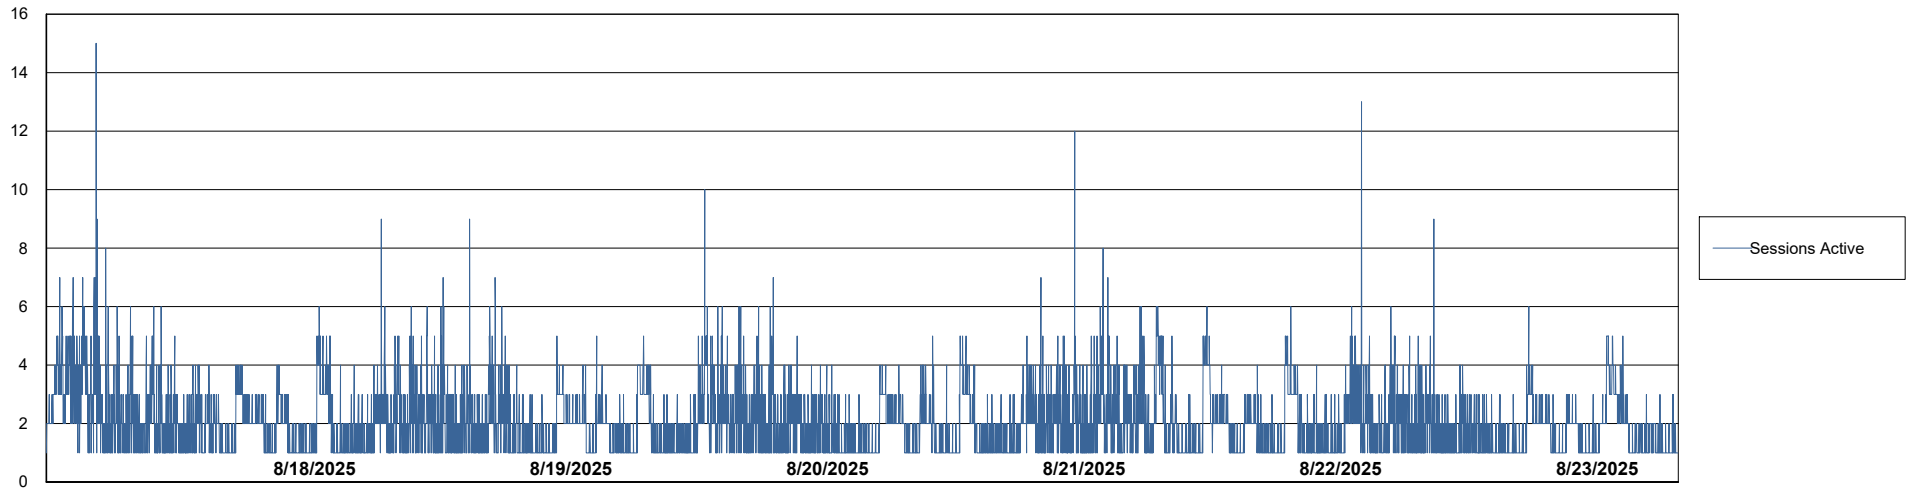

Weekly SLA Customer Report

Customer NIX_Production
Database ID 51

Database Performance NIX_PRD_ABSBI_ABS1

Weekly SLA Customer Report

Customer NIX_Production
Database ID 51

Database Performance NIX_PRD_ABSDB01_ABS1