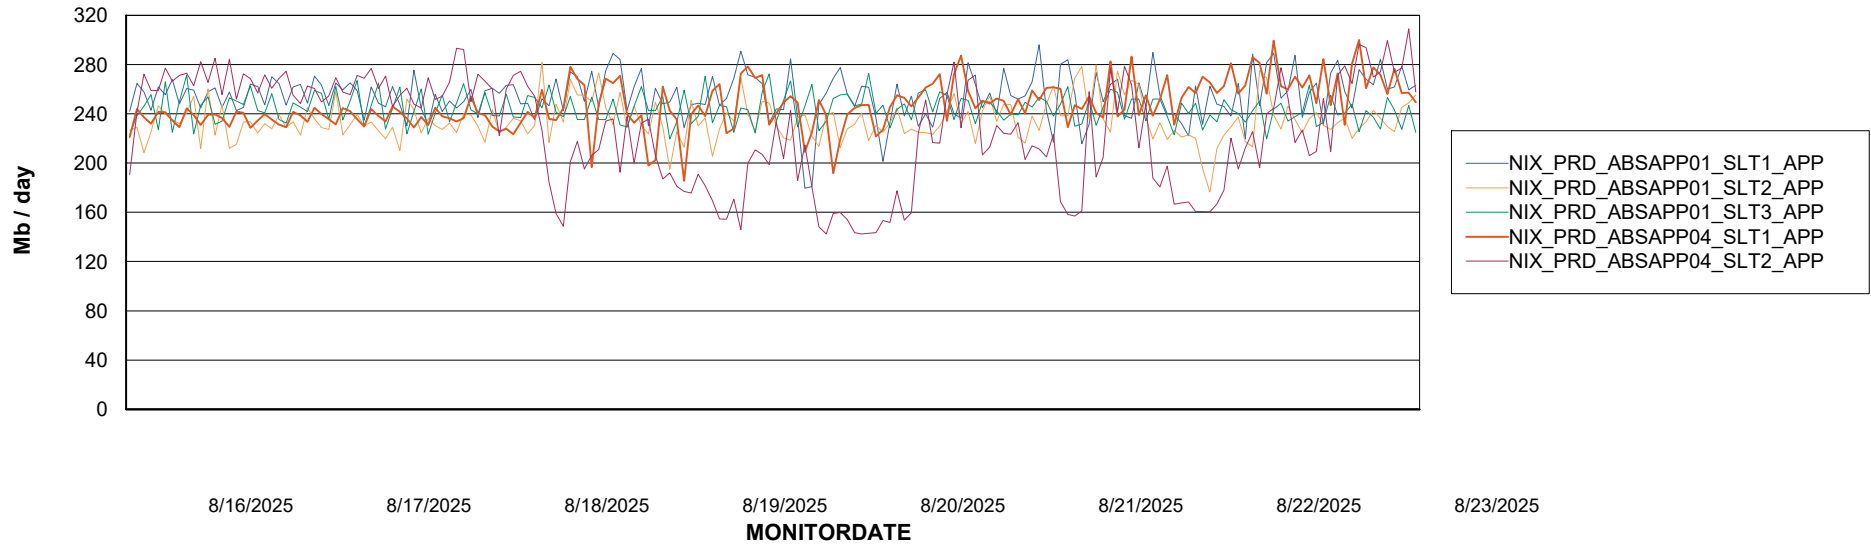

ABSSolute Application Server Services

Avg memory used per ABS Server Service