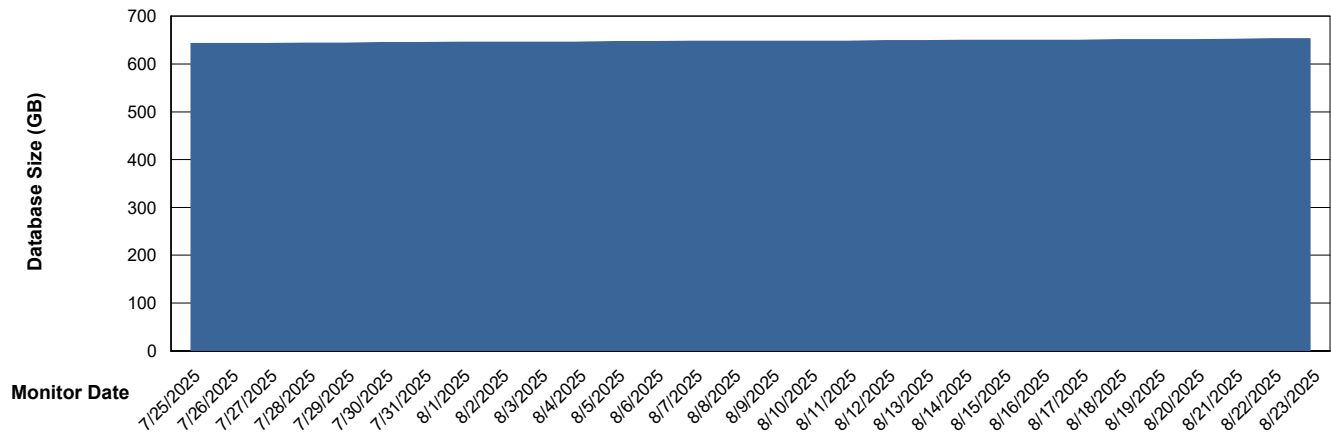

DATABASE SIZE NIX_PRD_ABSDB01_ABS1

Database growth over last month