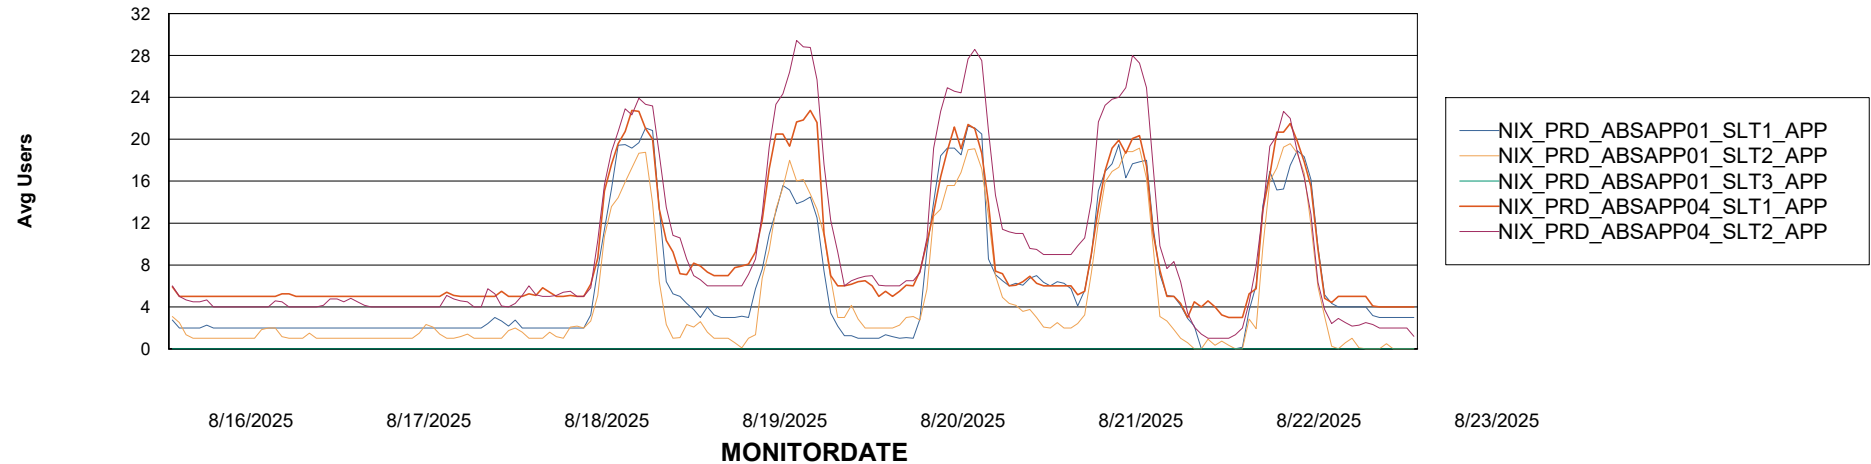

Avg users per day per ABS server