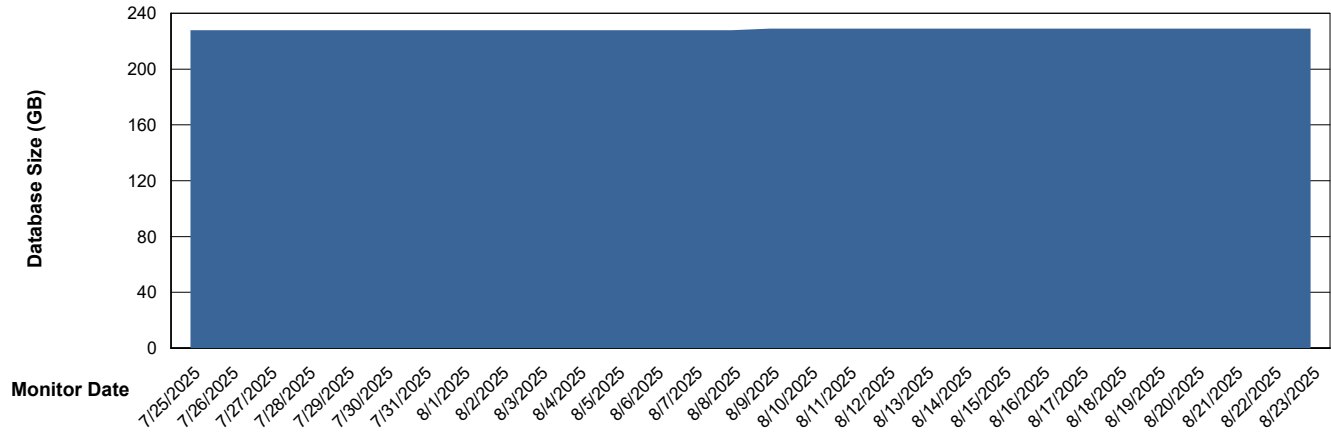

DATABASE SIZE NIX_PRD_ABSBI_ABS1

Database growth over last month