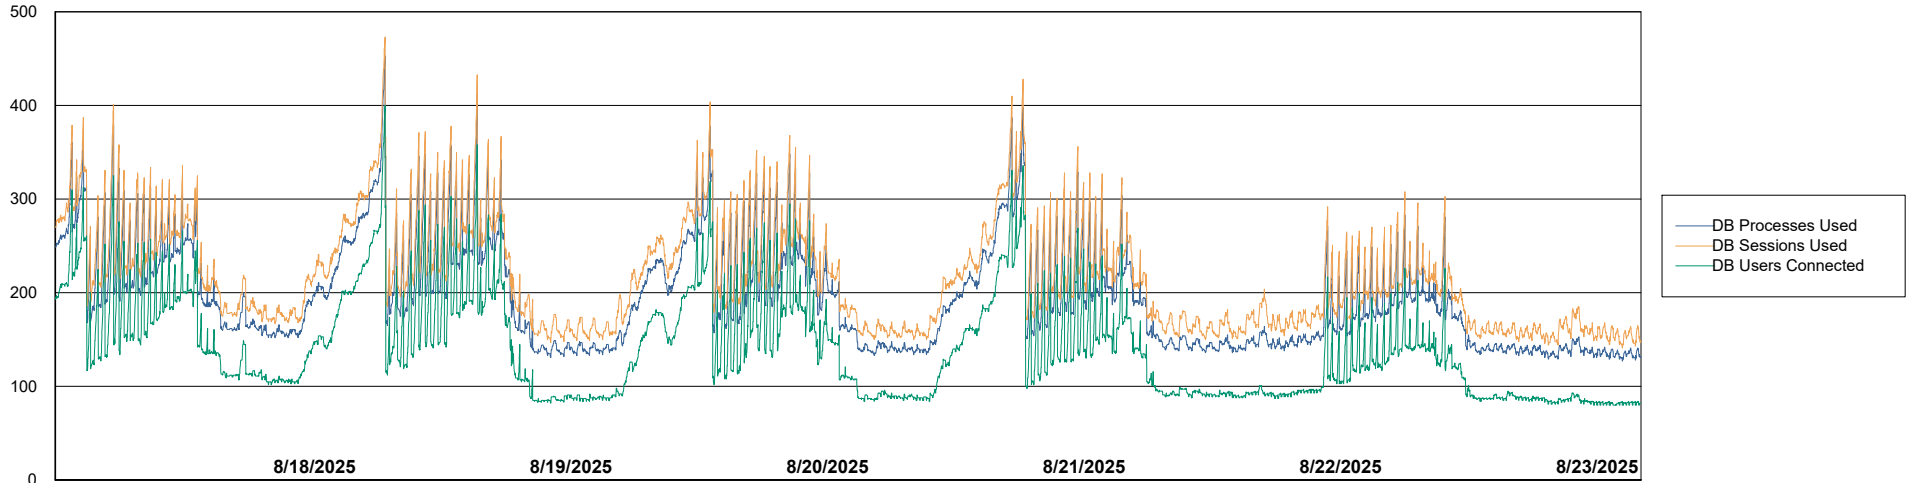

Weekly SLA Customer Report

Customer NIX_Production
Database ID 51

Database Performance NIX_PRD_ABSBI_ABS1

Weekly SLA Customer Report

Customer NIX_Production
Database ID 51

Database Performance NIX_PRD_ABSDB01_ABS1