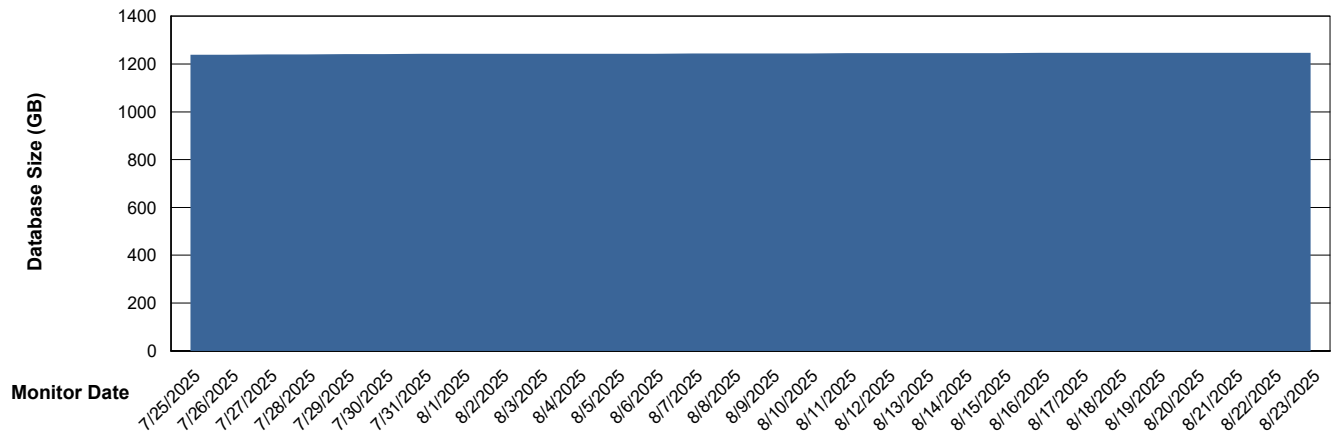

Customer LTS(CleanLease)_Production
Database ID 126

DATABASE SIZE LTS_PRD_CLSABSBI01_ABS1

Database growth over last month

DATABASE SIZE LTS_PRD_CLSABSDB01_ABS1

Database growth over last month

Weekly SLA Customer Report