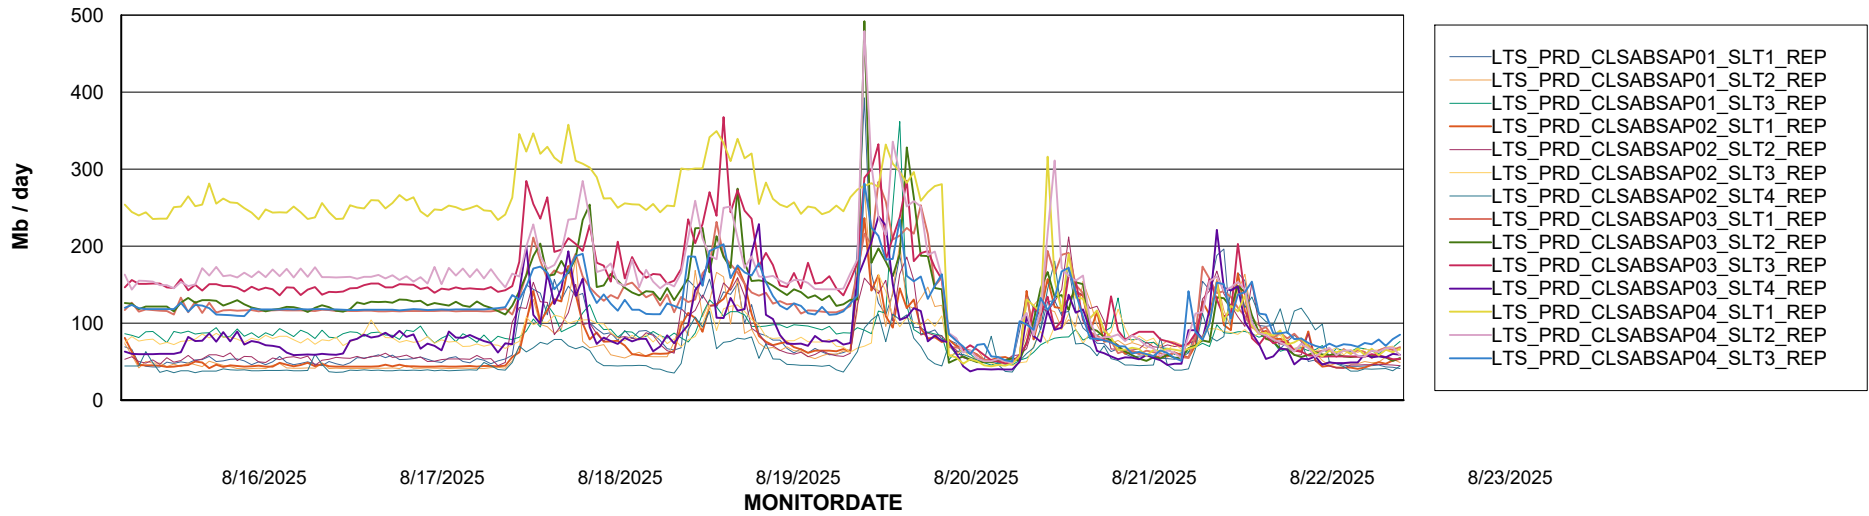

ABSSolute Application ReportServer Services

Avg memory used per ReportServer Service