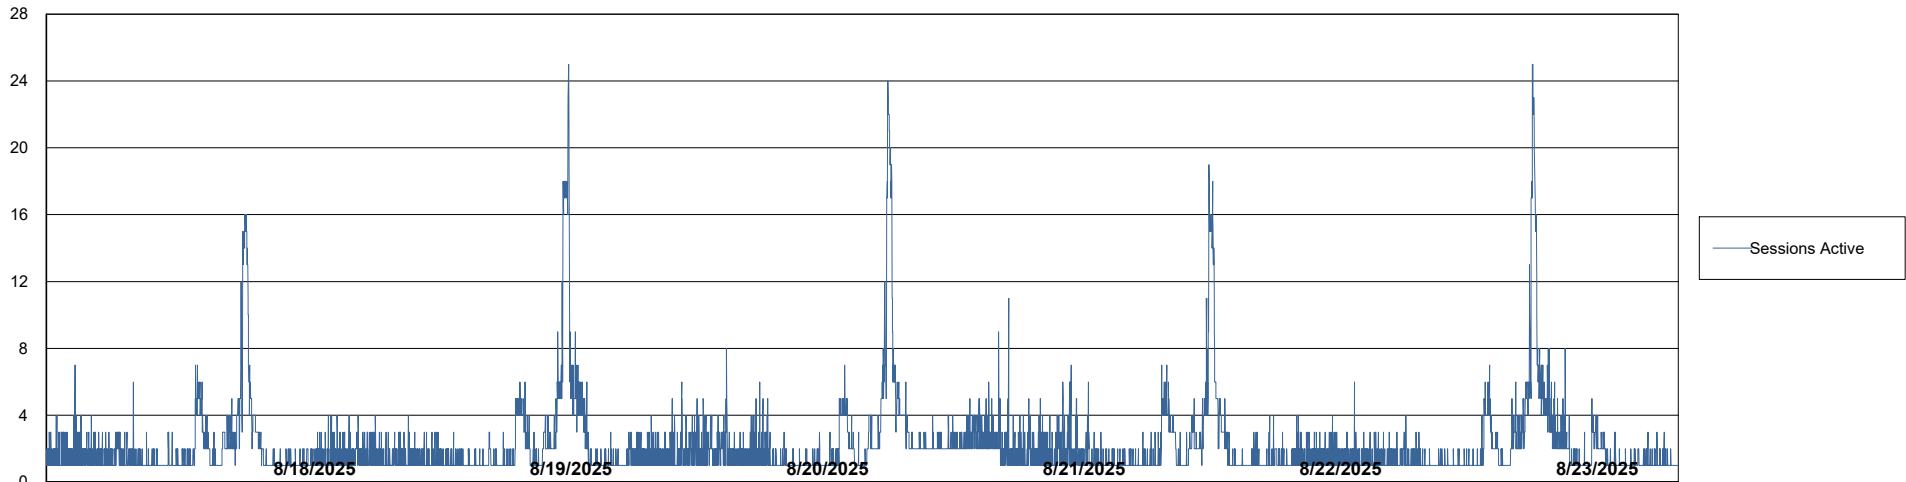

Weekly SLA Customer Report

Customer LTS(CleanLease)_Production
Database ID 126

Database Performance LTS_PRD_CLSABSBI01_ABS1

Weekly SLA Customer Report

Customer LTS(CleanLease)_Production
Database ID 126

Database Performance LTS_PRD_CLSABSD01_ABS1