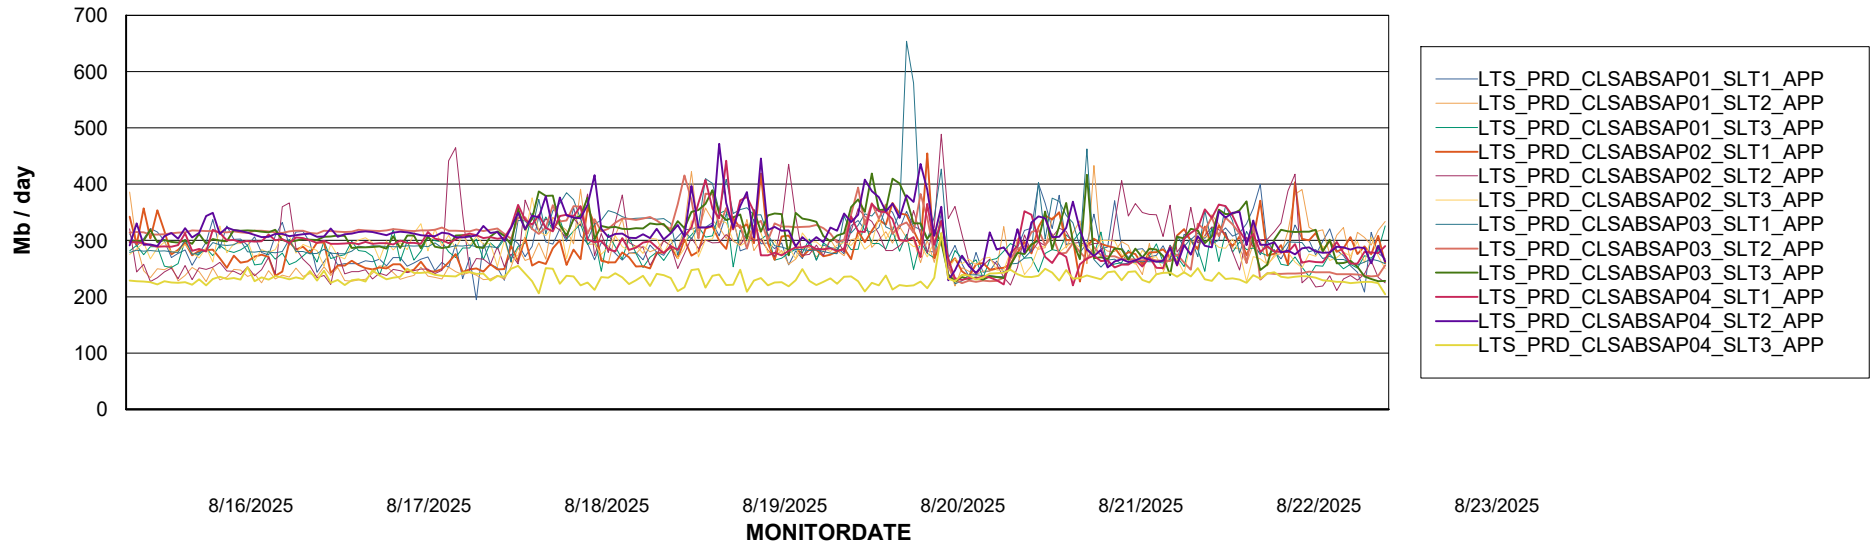

ABSSolute Application Server Services

Avg memory used per ABS Server Service