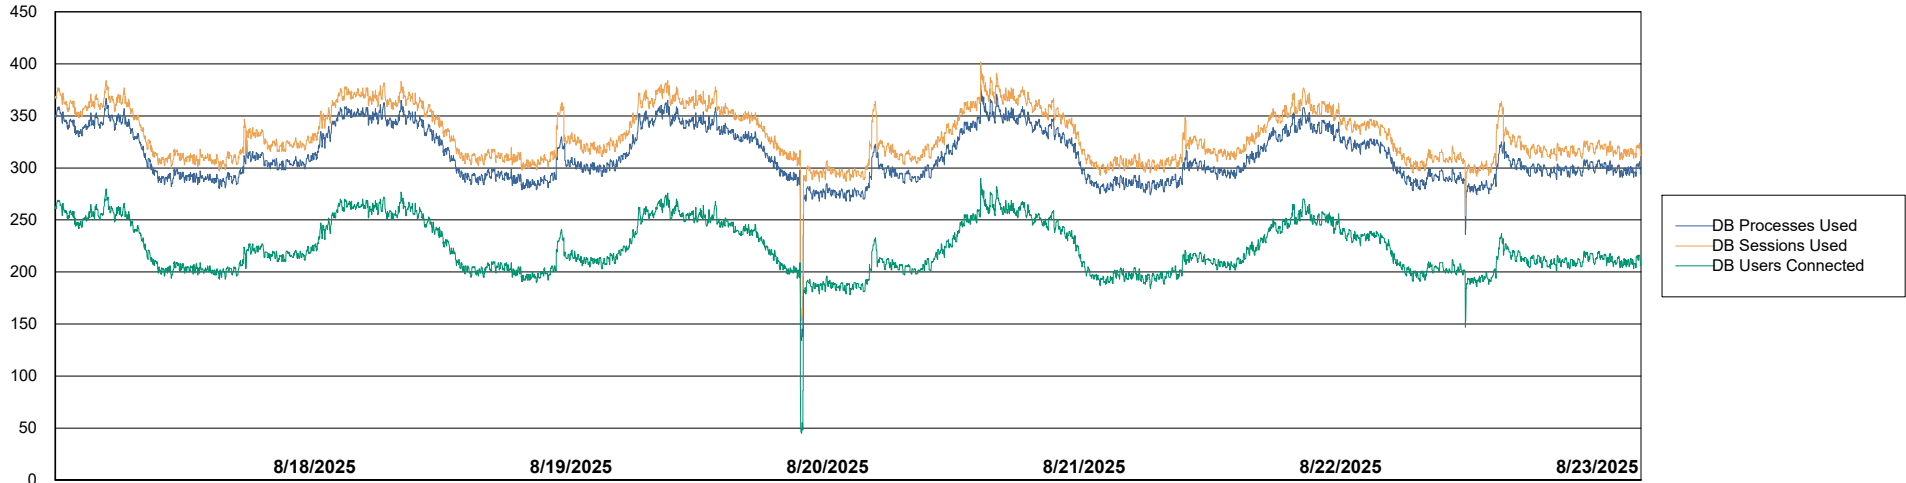

Weekly SLA Customer Report

Customer LTS(CleanLease)_Production
Database ID 126

Database Performance LTS_PRD_CLSABSBI01_ABS1

Weekly SLA Customer Report

Customer LTS(CleanLease)_Production
Database ID 126

Database Performance LTS_PRD_CLSABSD01_ABS1