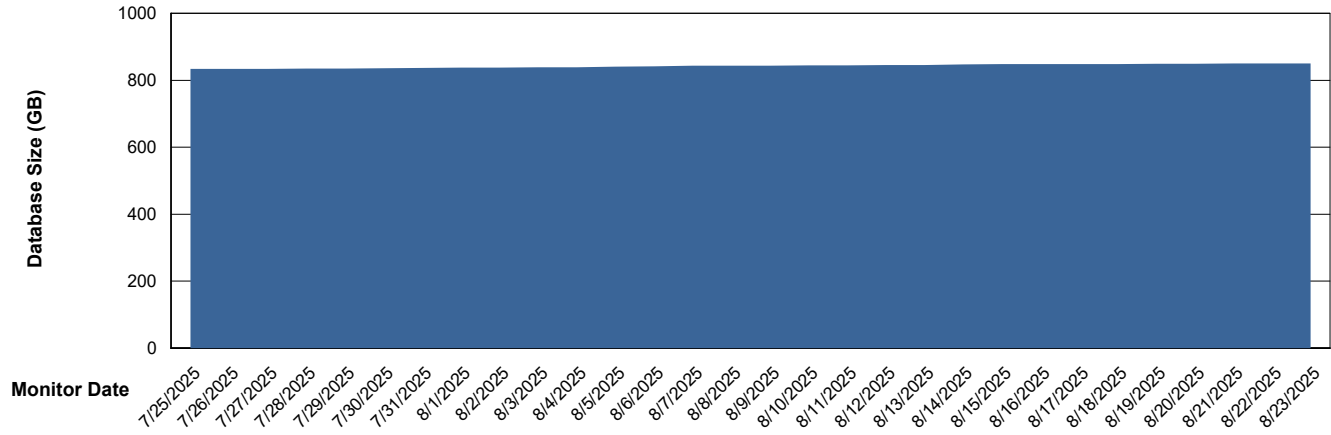

DATABASE SIZE LTS_PRD_CLSABSBI01_ABS1

Database growth over last month