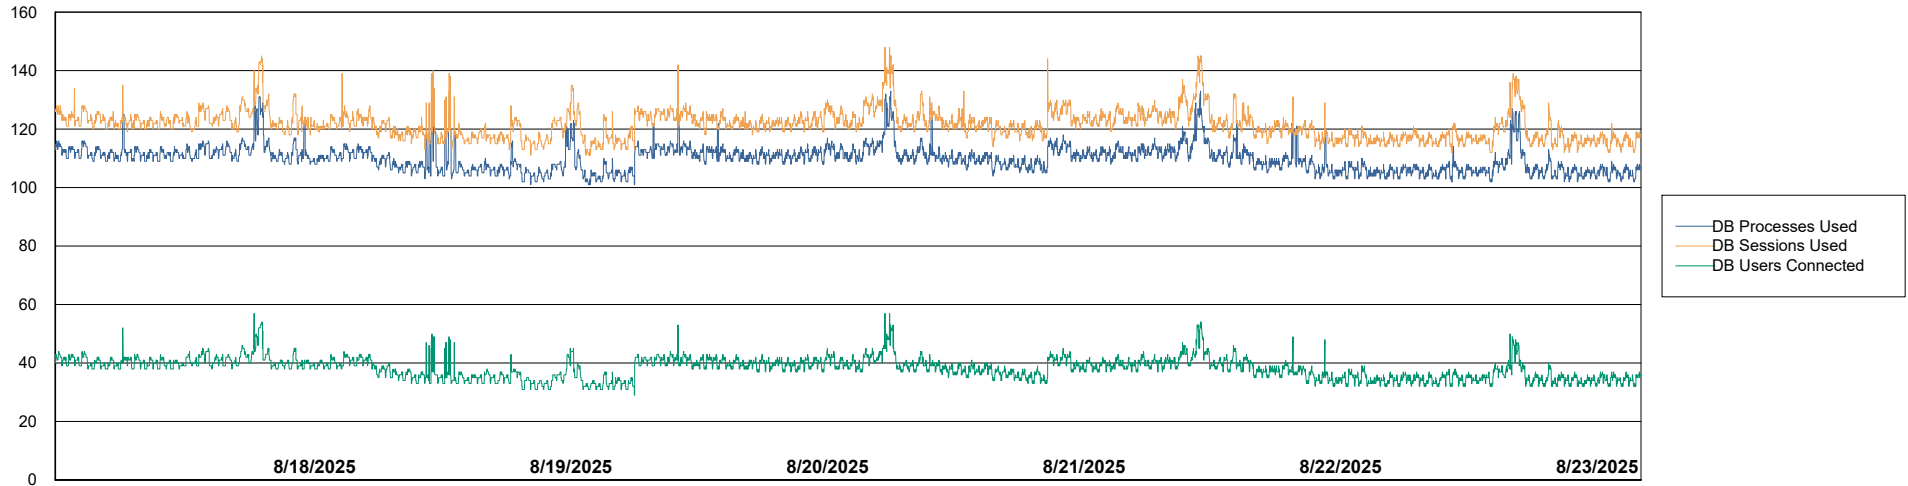

Database Performance LTS_PRD_CLSABSBI01_ABS1