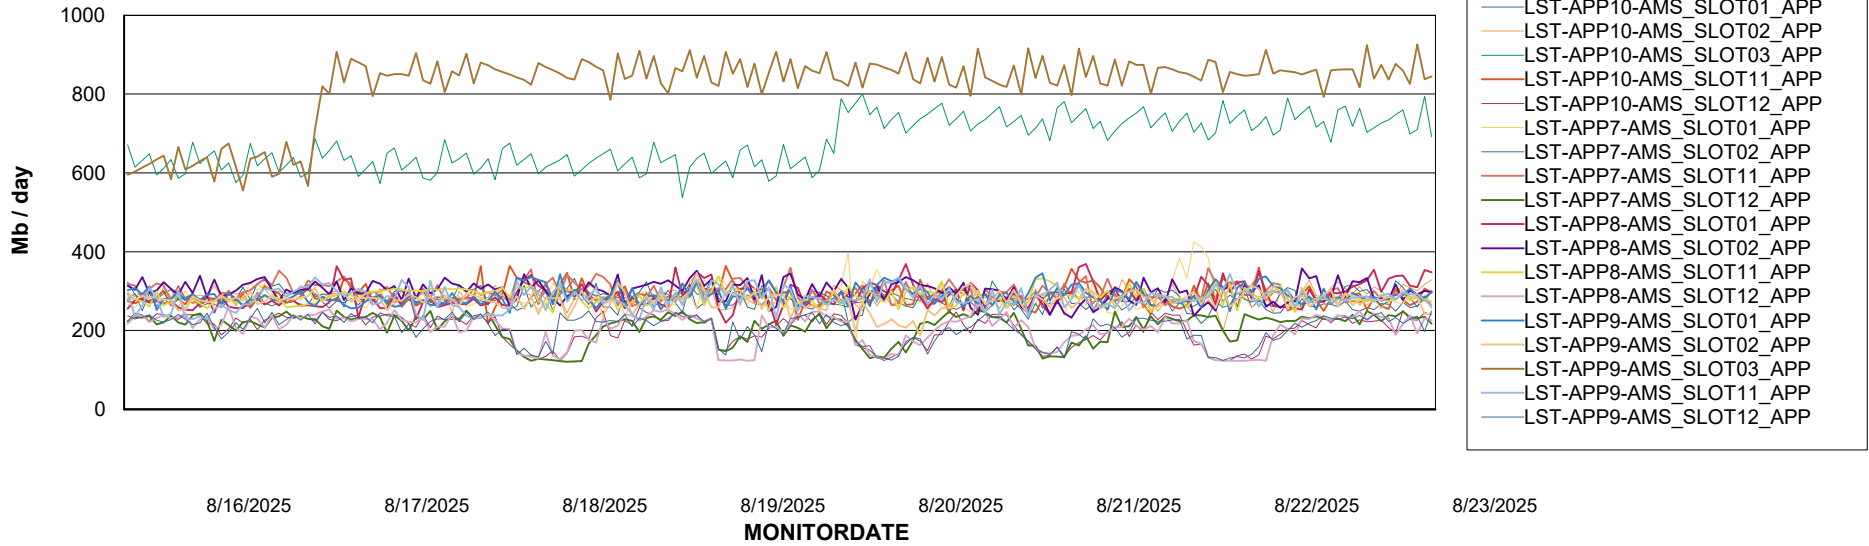

ABSSolute Application Server Services

Avg memory used per ABS Server Service