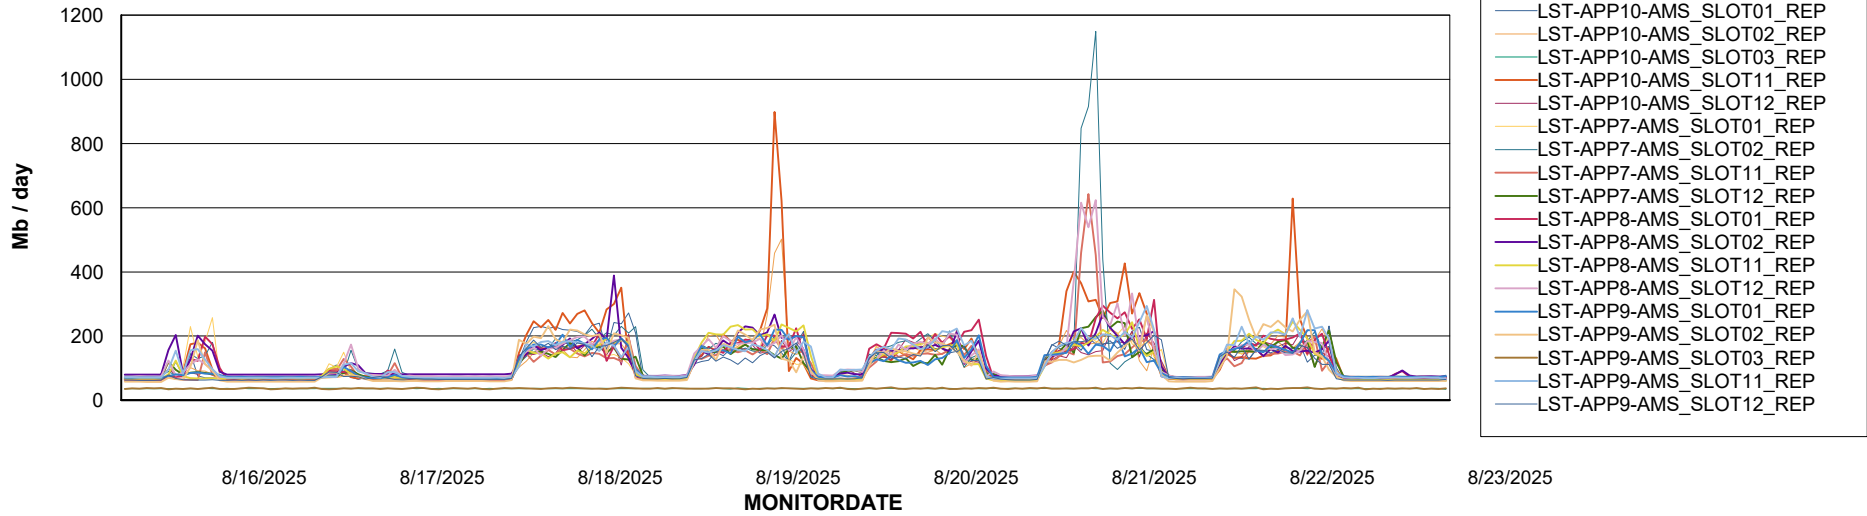

ABSSolute Application ReportServer Services

Avg memory used per ReportServer Service