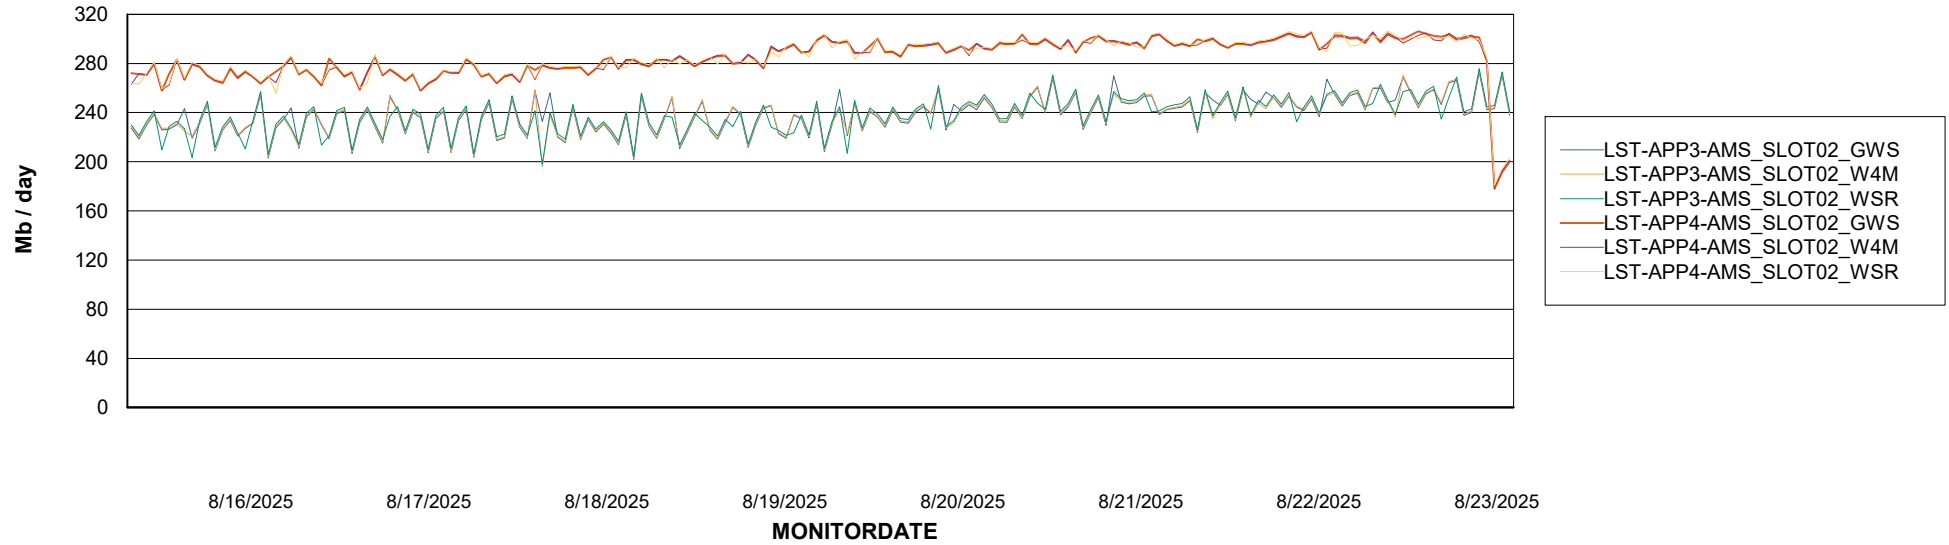

ABSSolute Web Component Services

Avg memory used per ABS Web component