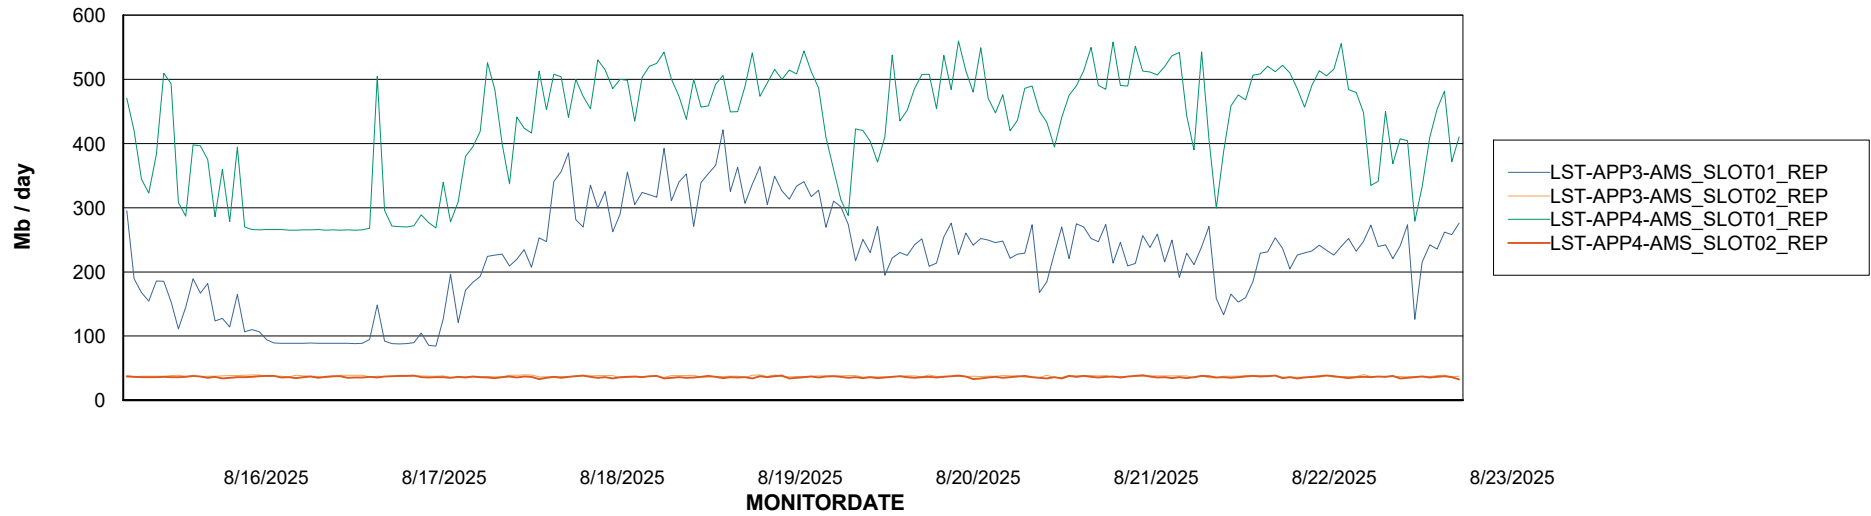

ABSSolute Application ReportServer Services

Avg memory used per ReportServer Service