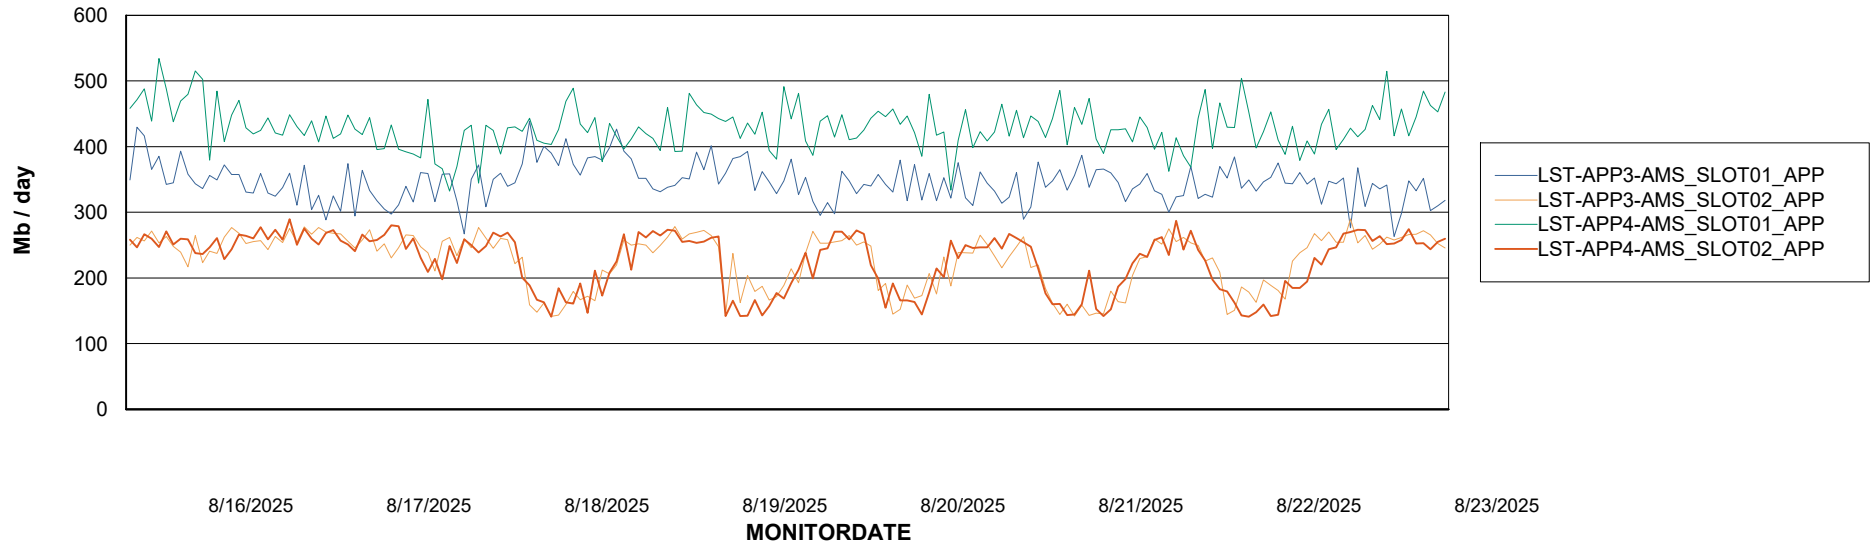

ABSSolute Application Server Services

Avg memory used per ABS Server Service