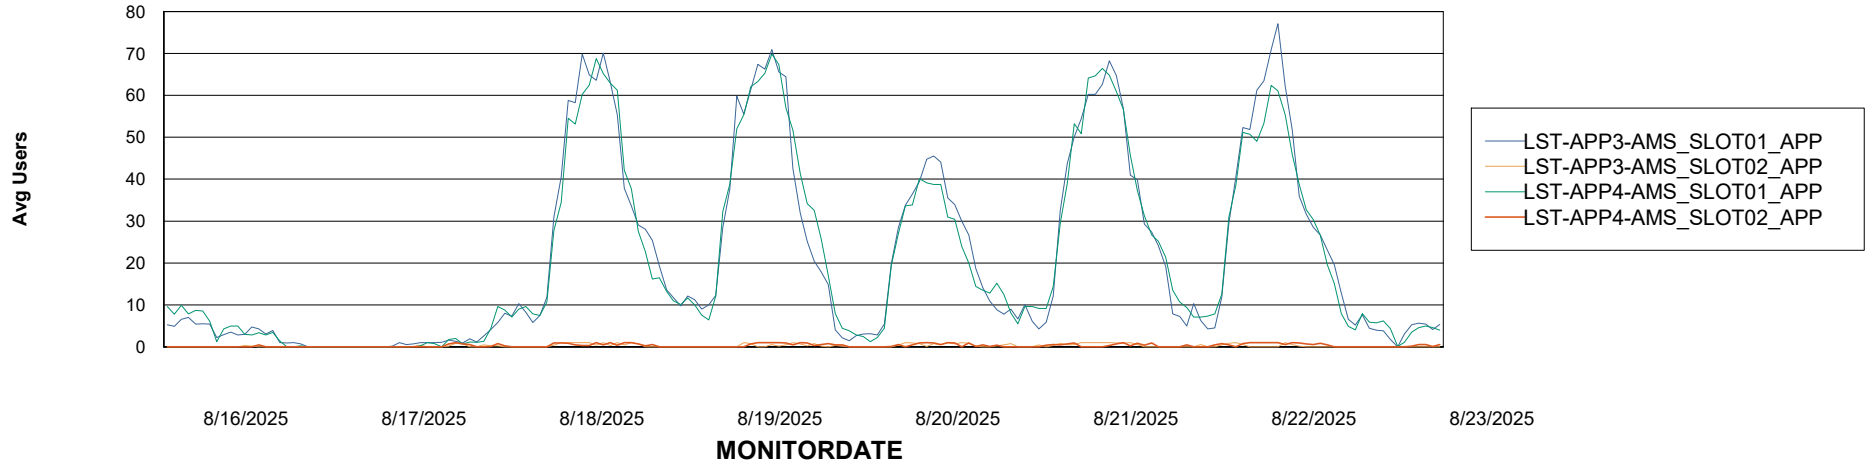

Weekly SLA Customer Report

Customer LST OCI AMS Production ABSME
Database ID 213

ABSSolute Application Server Services

Avg memory used per ABS Server Service

Avg users per day per ABS server

Weekly SLA Customer Report