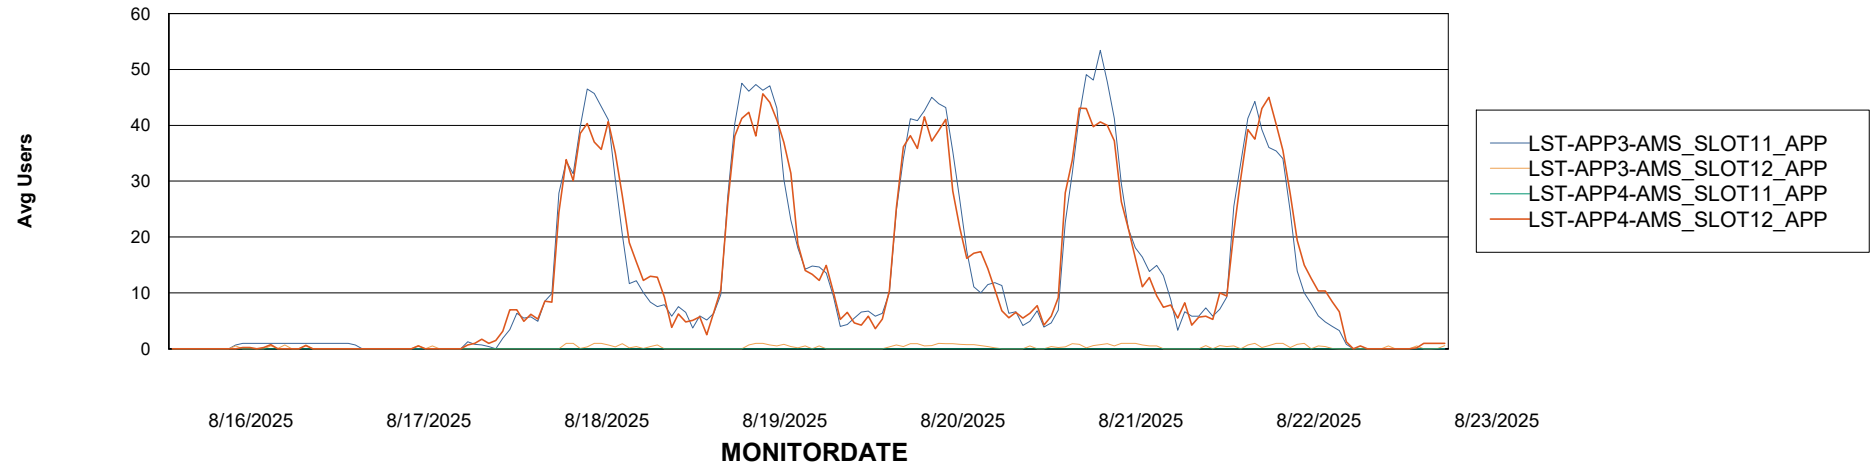

Weekly SLA Customer Report

Customer LST OCI AMS Production ABSME2
Database ID 211

ABSSolute Application Server Services

Avg memory used per ABS Server Service

Avg users per day per ABS server

Weekly SLA Customer Report