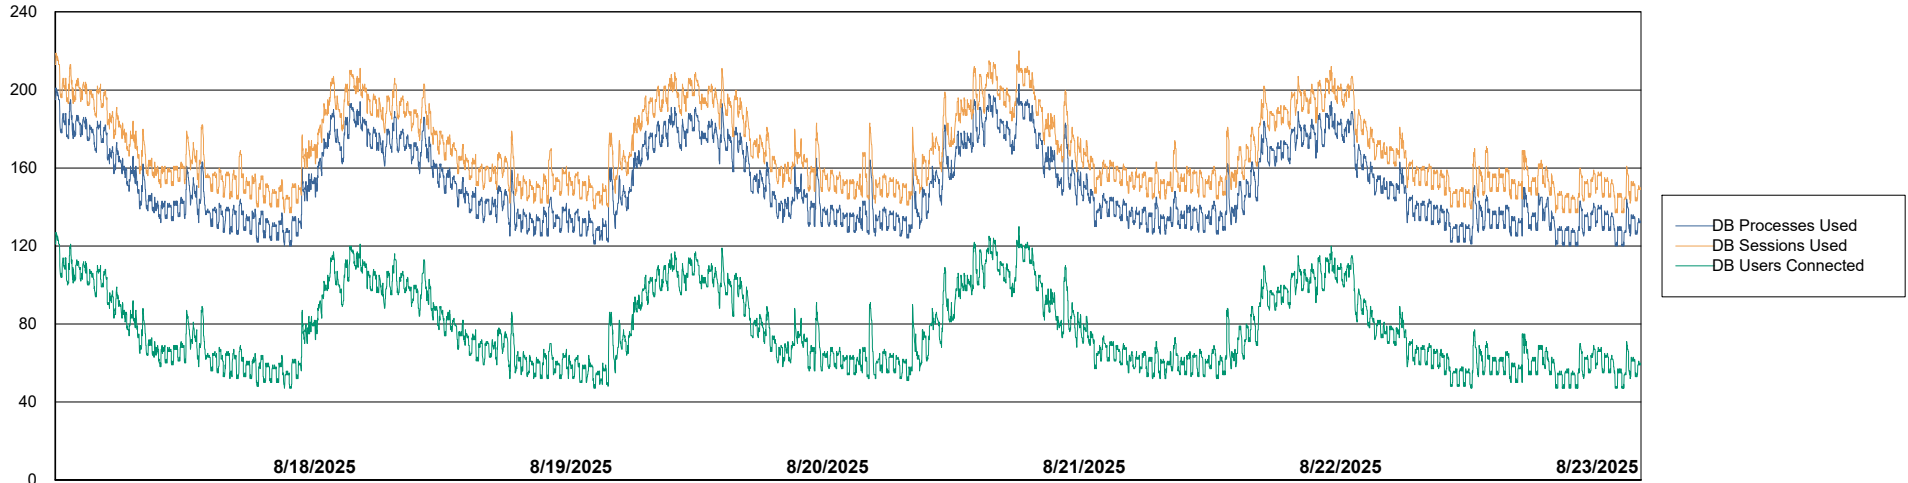

Database Performance LST-DBS4-AMS_DB_ABSME2