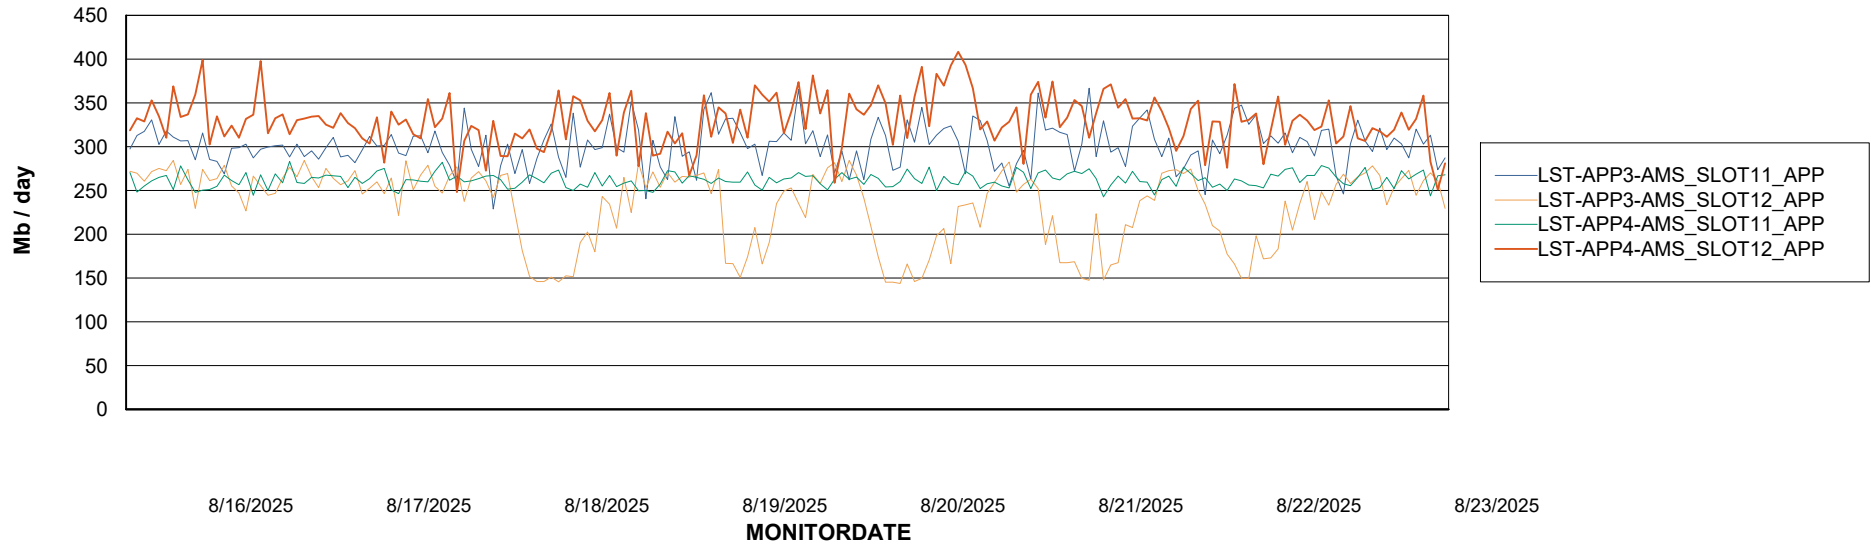

ABSSolute Application Server Services

Avg memory used per ABS Server Service