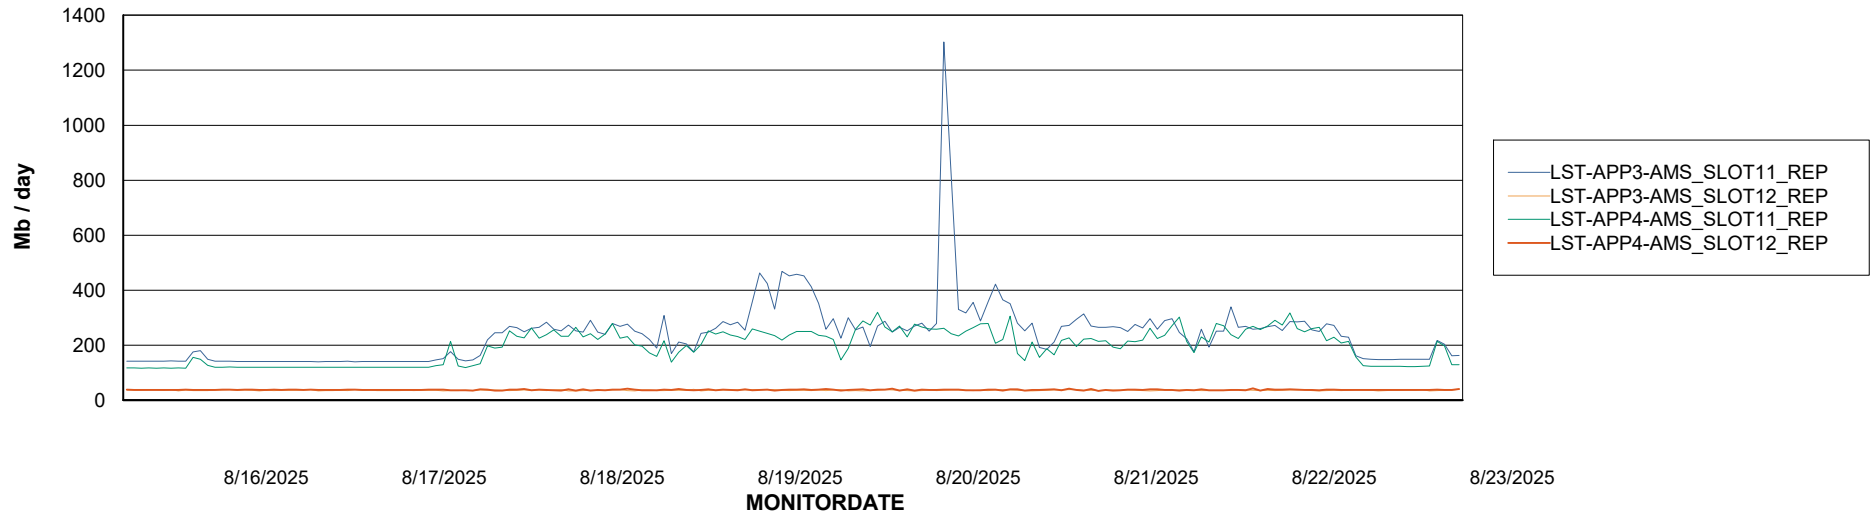

ABSSolute Application ReportServer Services

Avg memory used per ReportServer Service