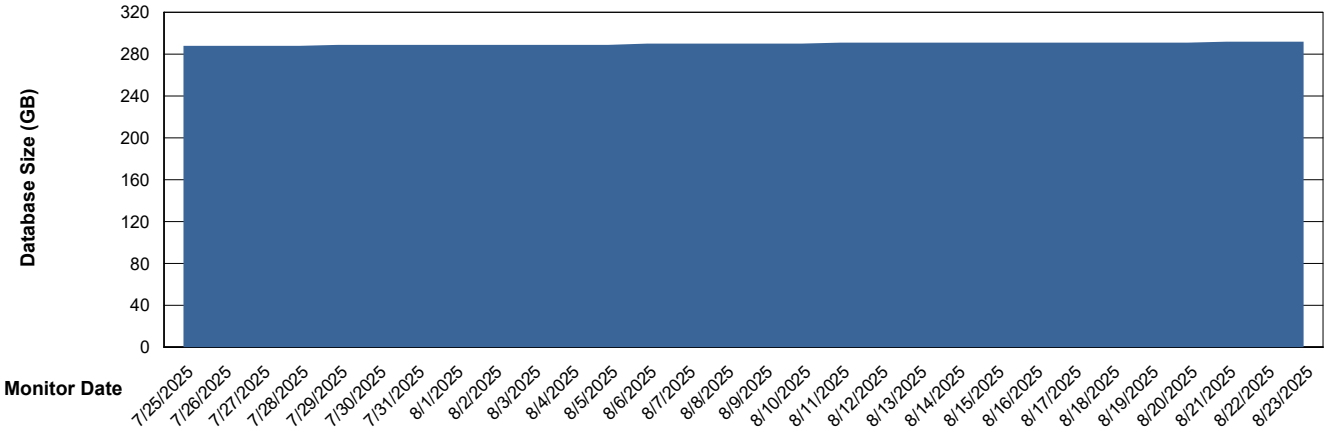

Database Performance LST-DBS4-AMS_DB_ABSME2

Weekly SLA Customer Report

Customer LST OCI AMS Production ABSME2
 Database ID 211

DATABASE SIZE LST-DBS4-AMS_DB_ABSME2

Database growth over last month

Database Tablespace LST-DBS4-AMS_DB_ABSME2