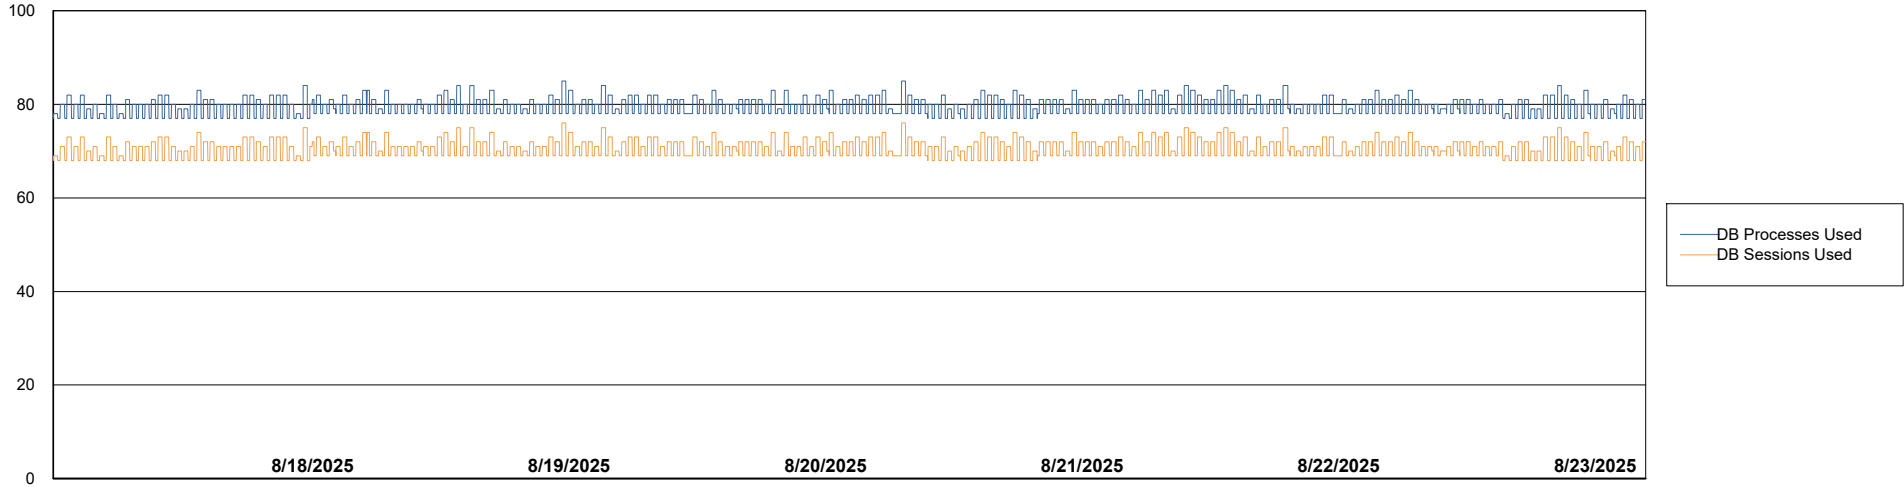

Database Performance LST-DBS3-AMS_DB_HSBME2

DB Processes Max 1,000
DB Processes Max 0