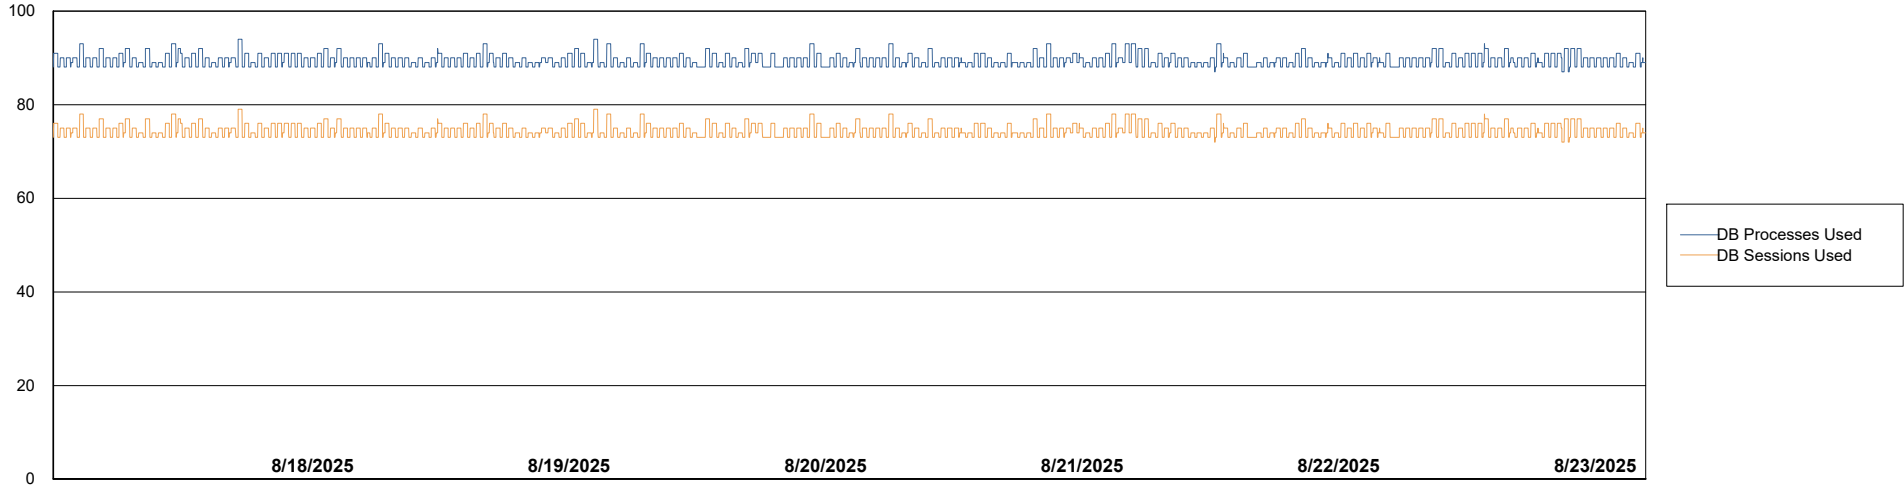

Database Performance LST-DBS6-AMS_DB_HSBABSEE

DB Processes Max 0
DB Processes Max 1,000