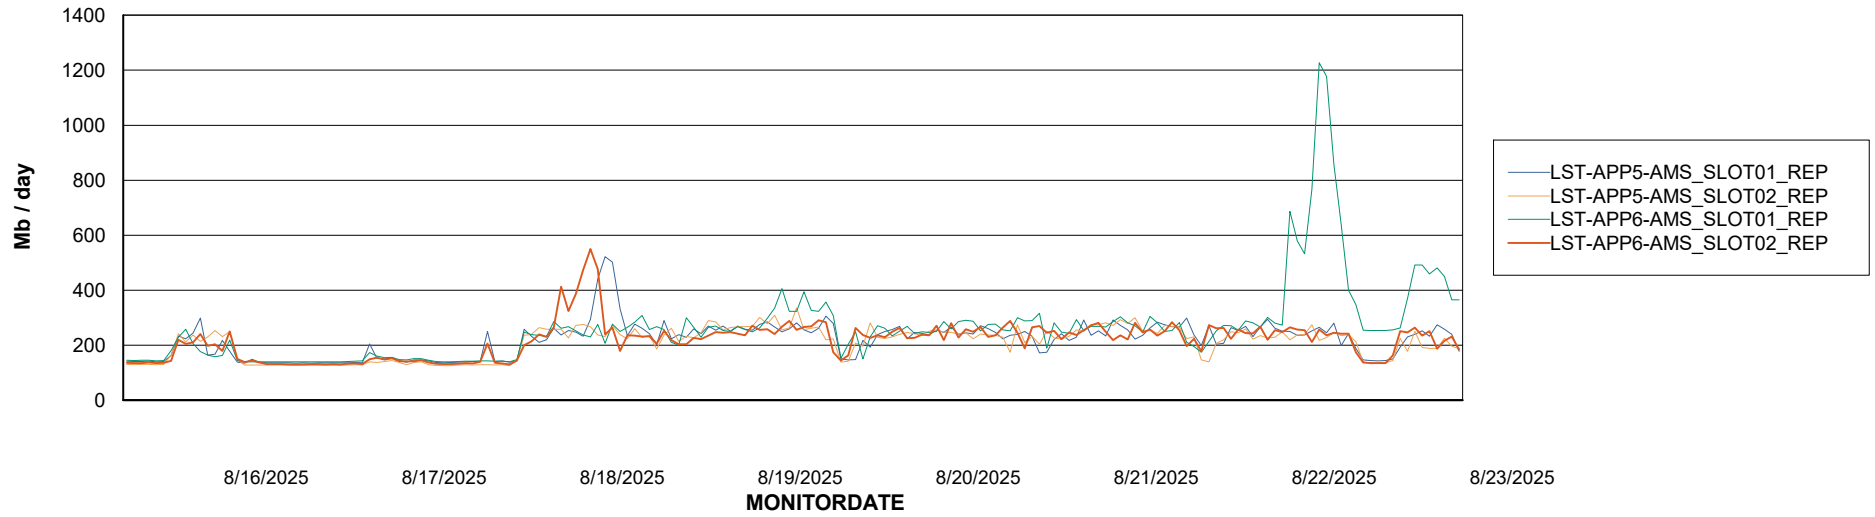

ABSSolute Application ReportServer Services

Avg memory used per ReportServer Service