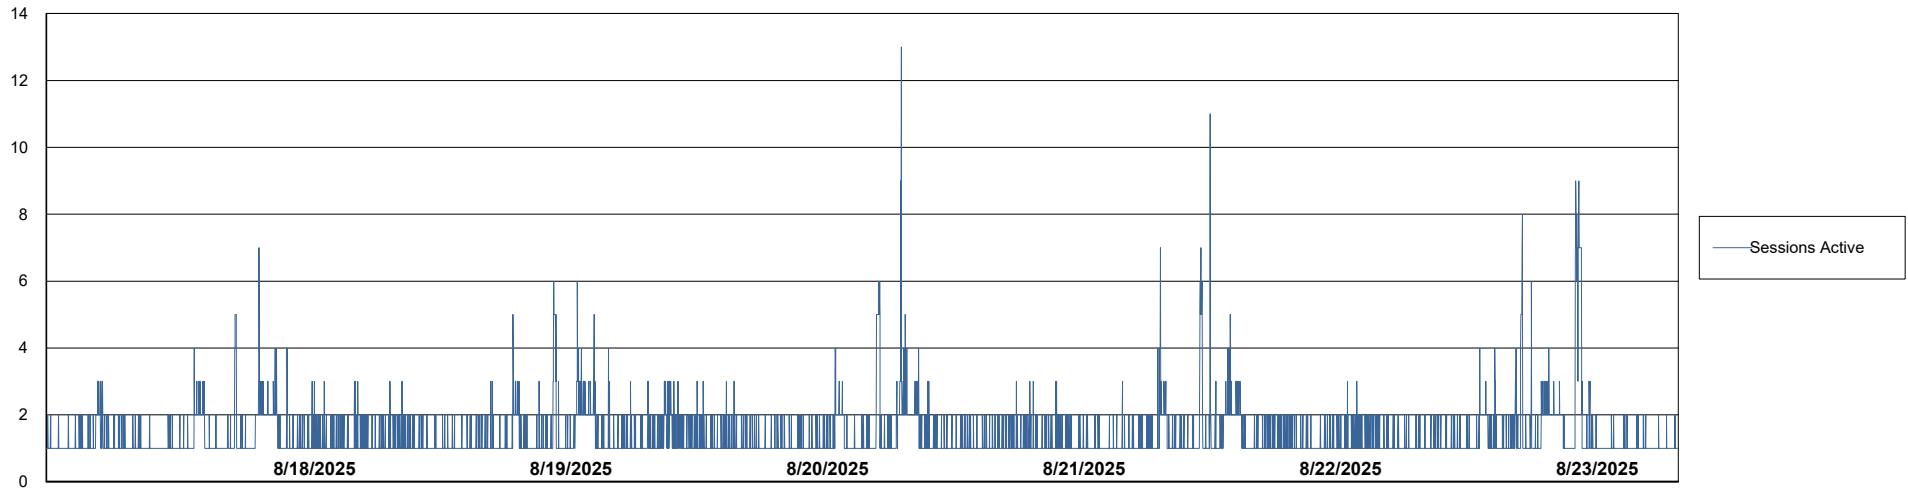

Database Performance LST-DBS5-AMS_DB_ABSEE