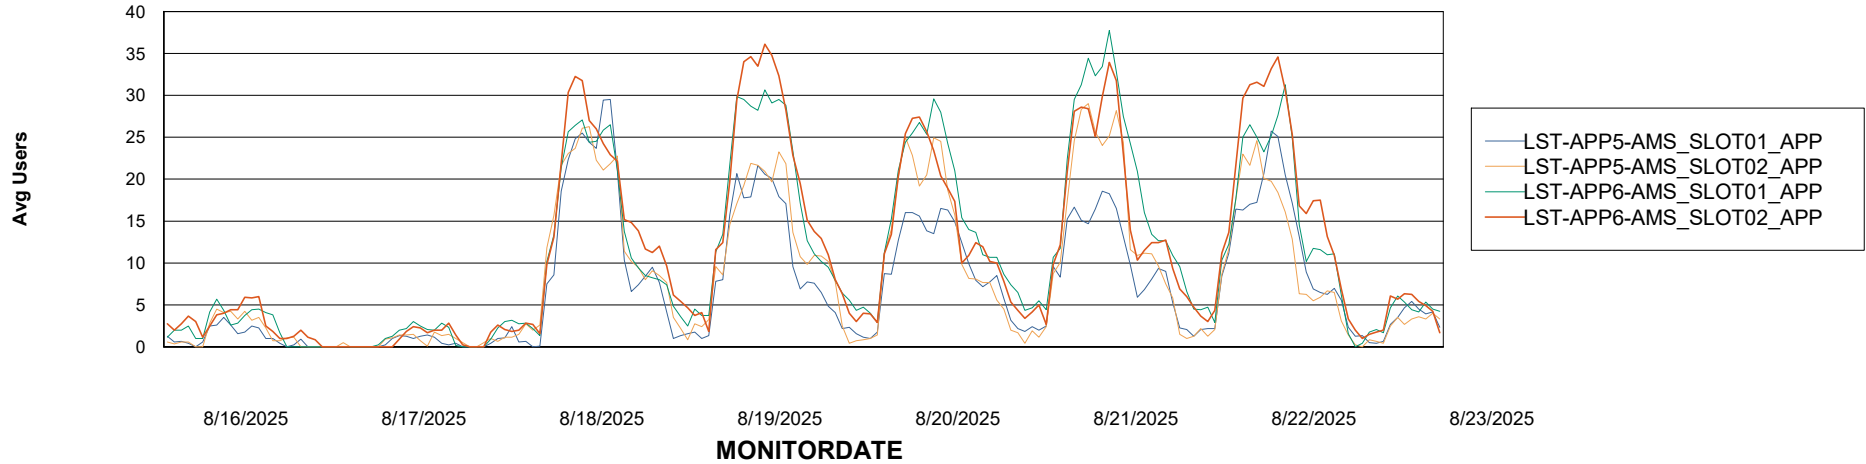

Avg users per day per ABS server