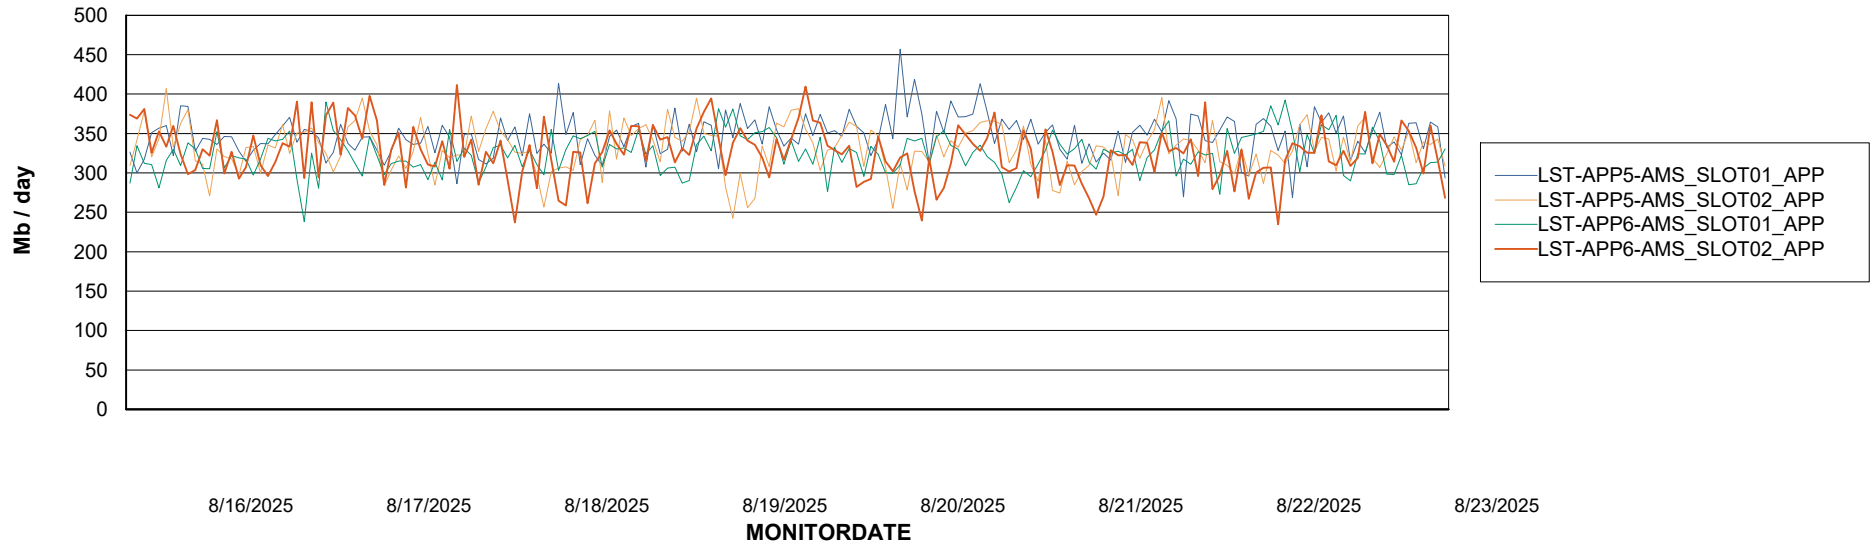

ABSSolute Application Server Services

Avg memory used per ABS Server Service