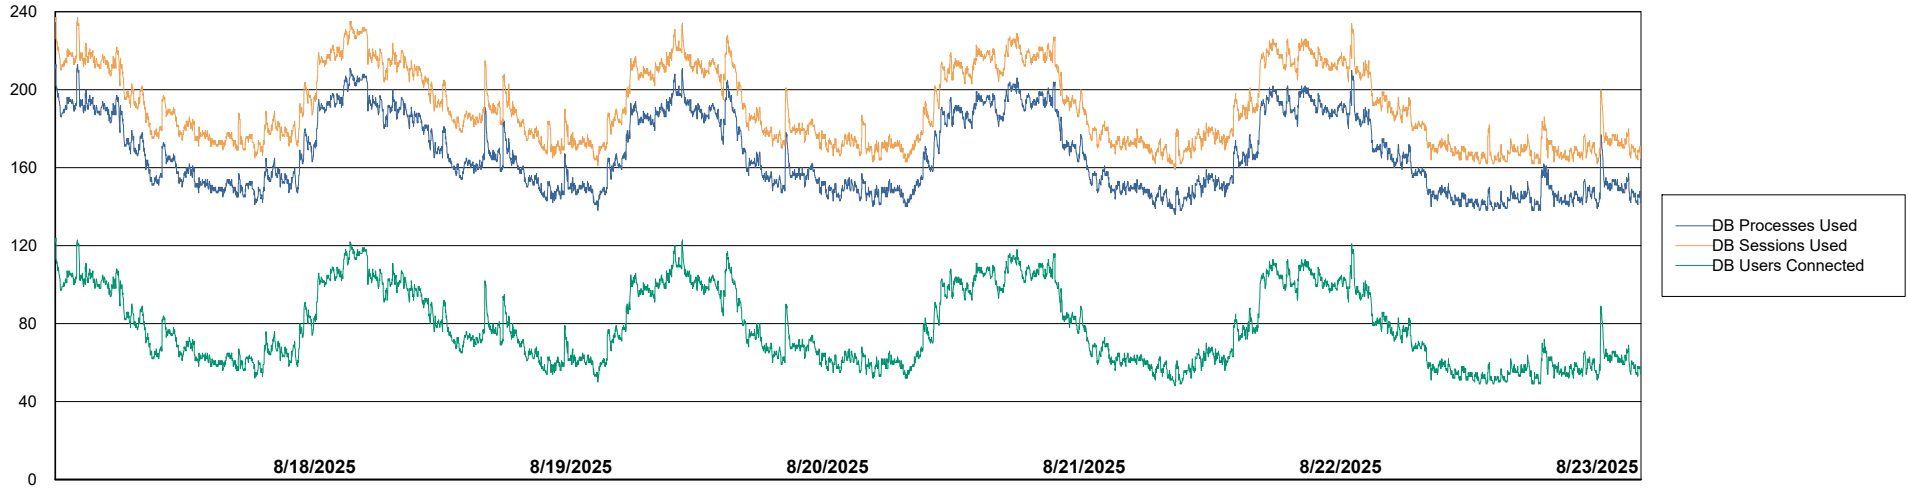

Database Performance LST-DBS5-AMS_DB_ABSEE