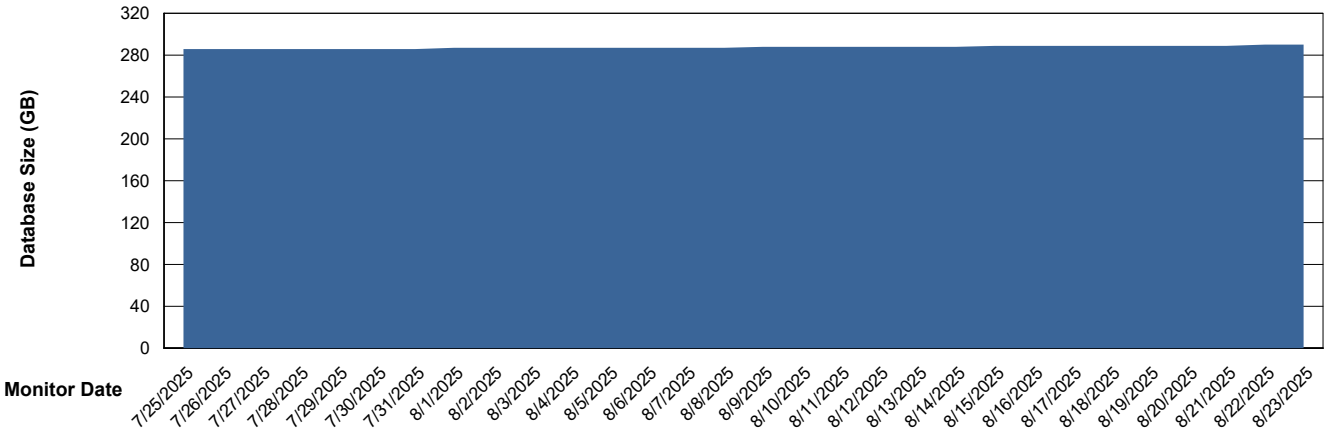

Database growth over last month

Database Tablespace LST-DBS5-AMS_DB_ABSEE

Date	Tablespace Name	Filesize (Gb)	Usedsize (Gb)	Percentage free
8/23/2025	ABSDATA	309	259	16
	INDX	60	18	69
8/22/2025	ABSDATA	309	259	16
	INDX	60	18	69
8/21/2025	ABSDATA	309	259	16
	INDX	60	18	69
8/20/2025	ABSDATA	309	259	16
	INDX	60	18	69
8/19/2025	ABSDATA	309	259	16
	INDX	60	18	70
8/18/2025	ABSDATA	309	259	16
	INDX	60	18	70
8/17/2025	ABSDATA	309	258	16
	INDX	60	18	70