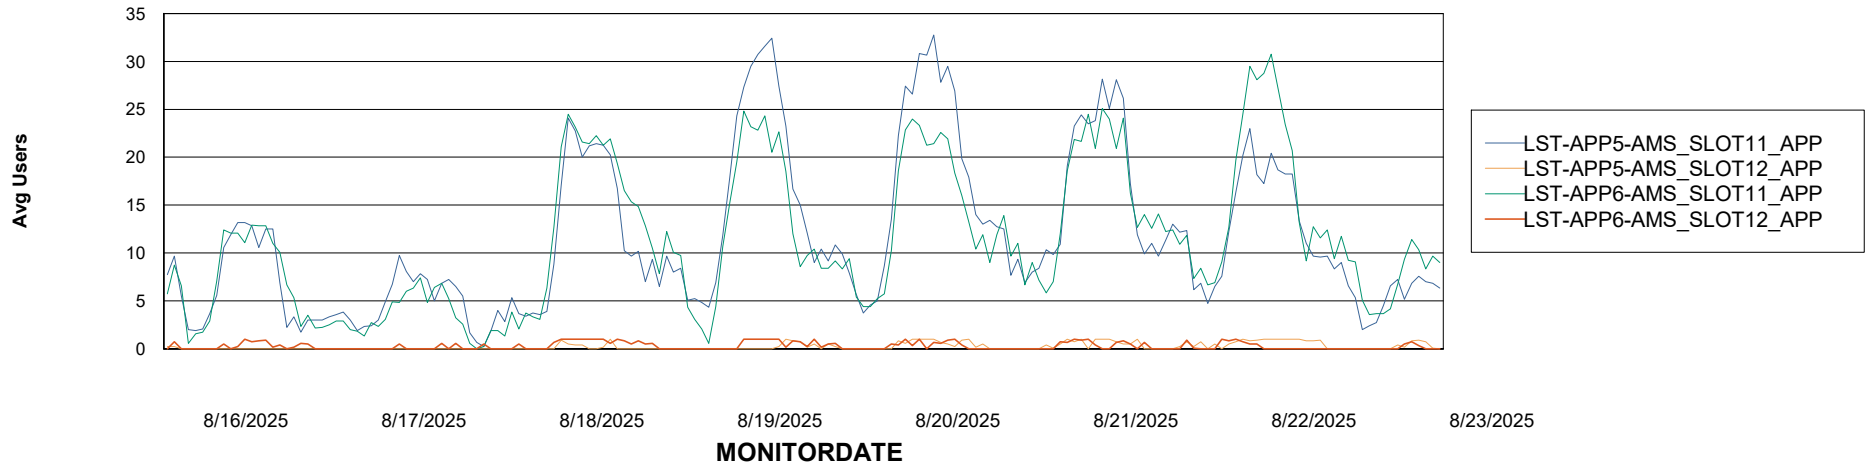

Weekly SLA Customer Report

Customer LST OCI AMS Production ABSEE2
Database ID 212

ABSSolute Application Server Services

Avg memory used per ABS Server Service

Avg users per day per ABS server

Weekly SLA Customer Report