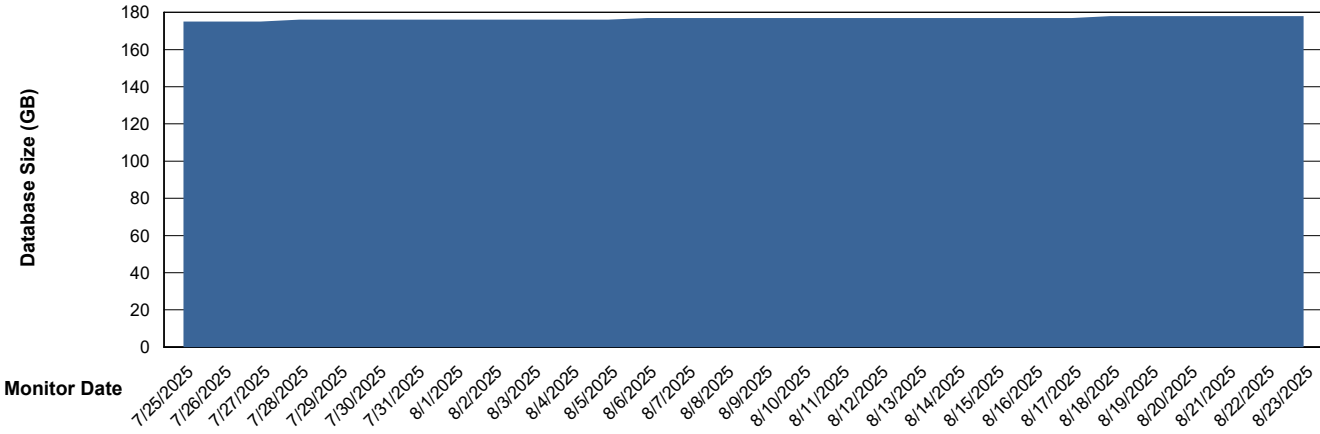

Database Performance LST-DBS6-AMS_DB_ABSEE2

Weekly SLA Customer Report

Customer LST OCI AMS Production ABSEE2
 Database ID 212

DATABASE SIZE LST-DBS6-AMS_DB_ABSEE2

Database growth over last month

Database Tablespace LST-DBS6-AMS_DB_ABSEE2