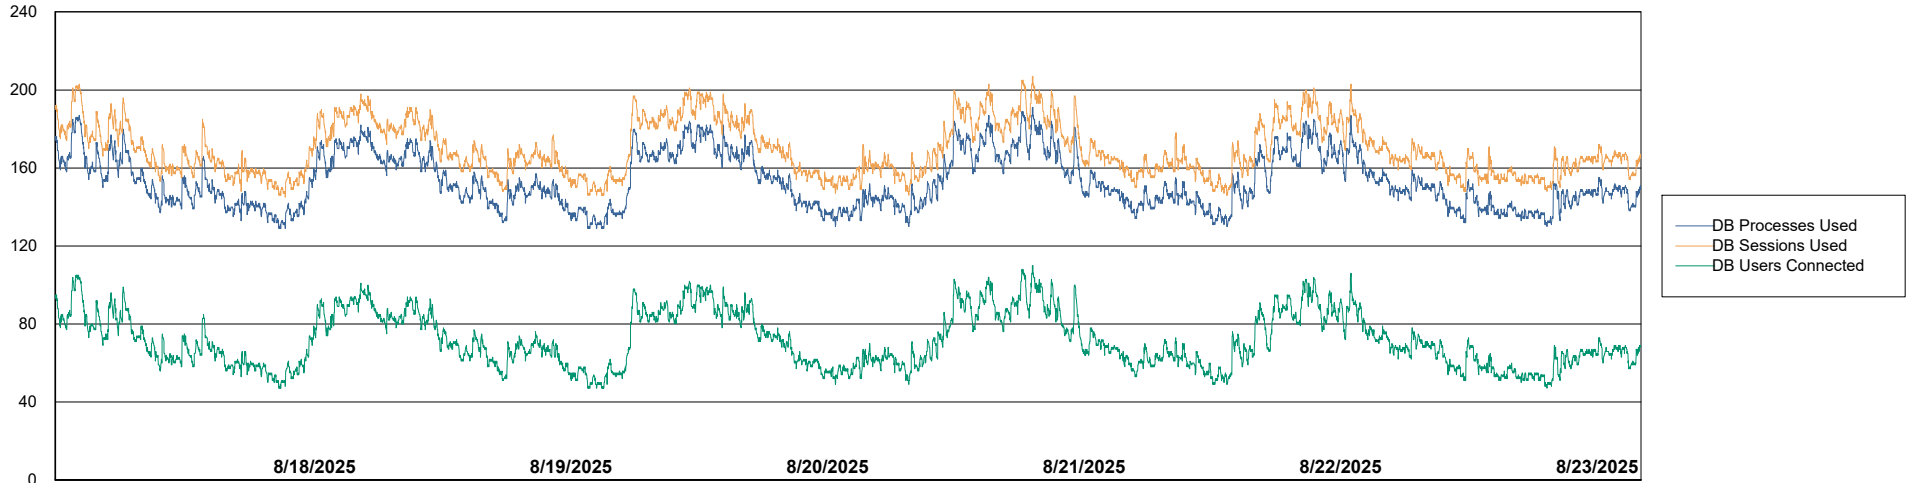

Database Performance LST-DBS6-AMS_DB_ABSEE2