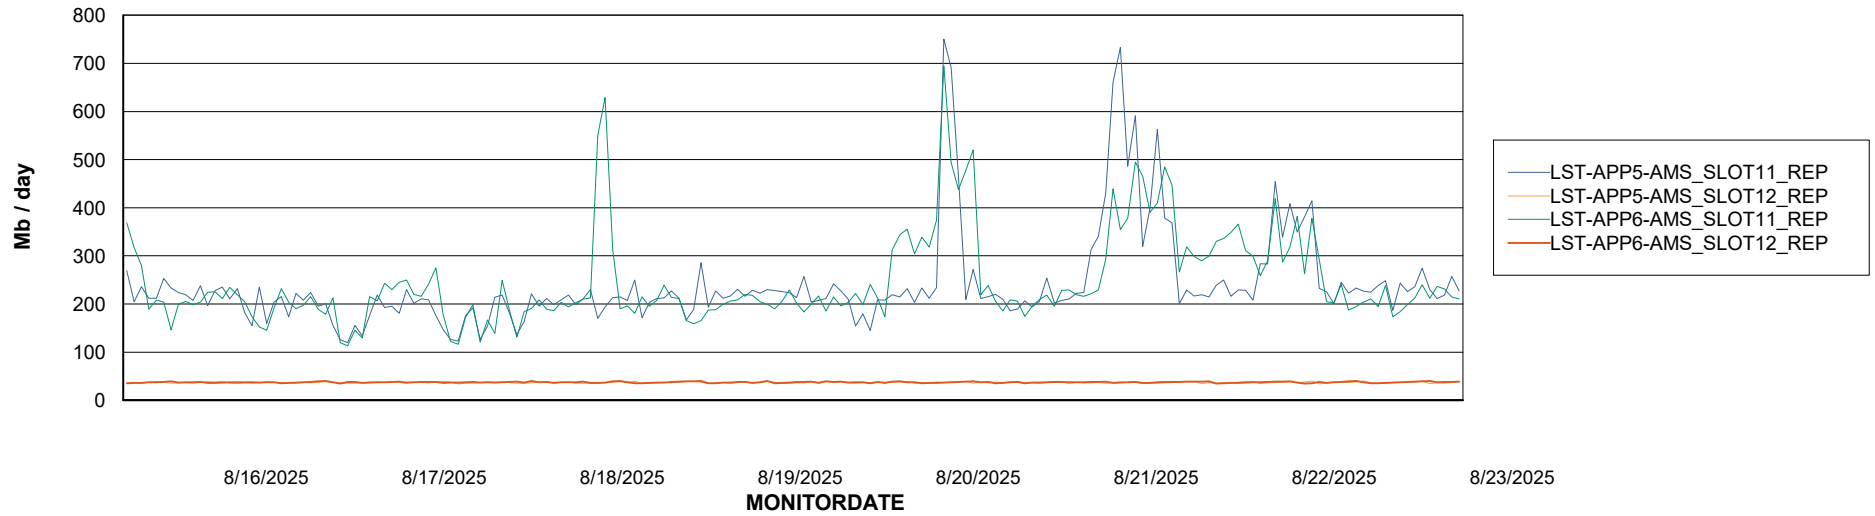

ABSSolute Application ReportServer Services

Avg memory used per ReportServer Service