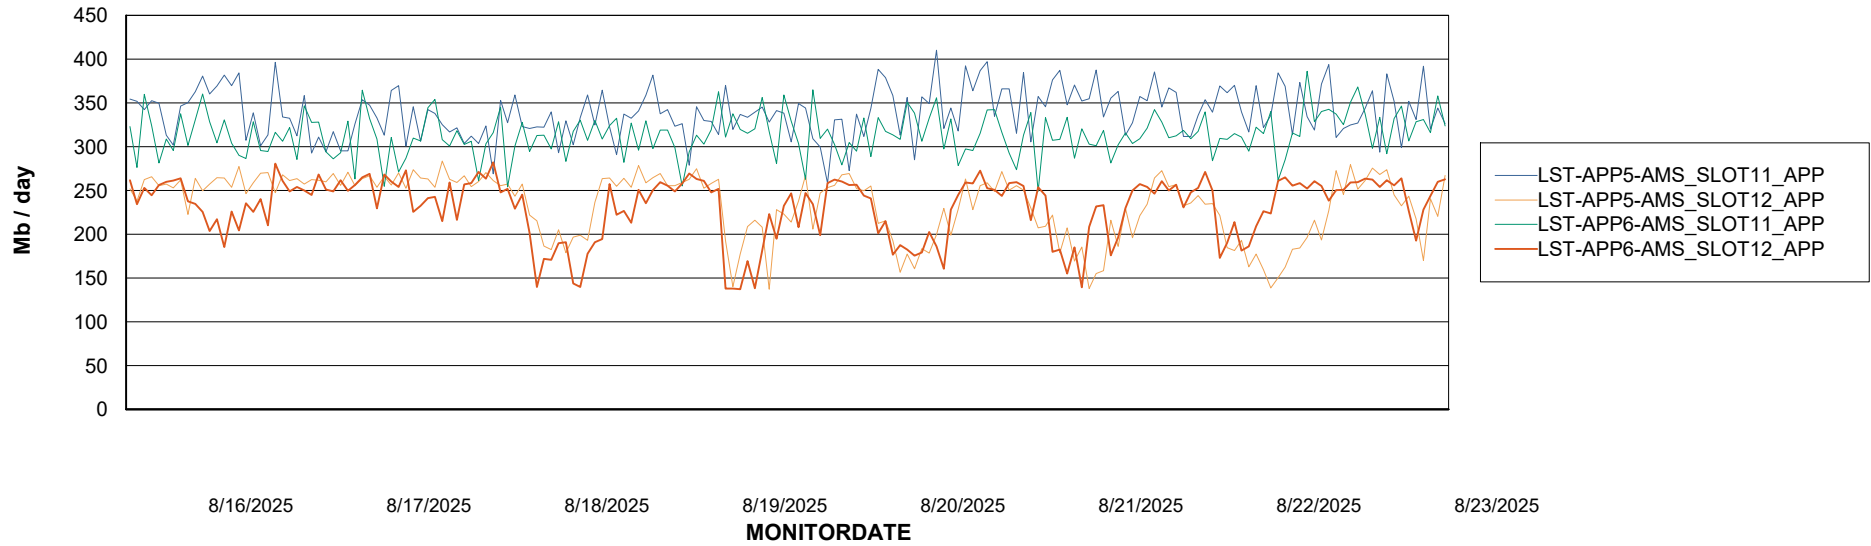

ABSSolute Application Server Services

Avg memory used per ABS Server Service