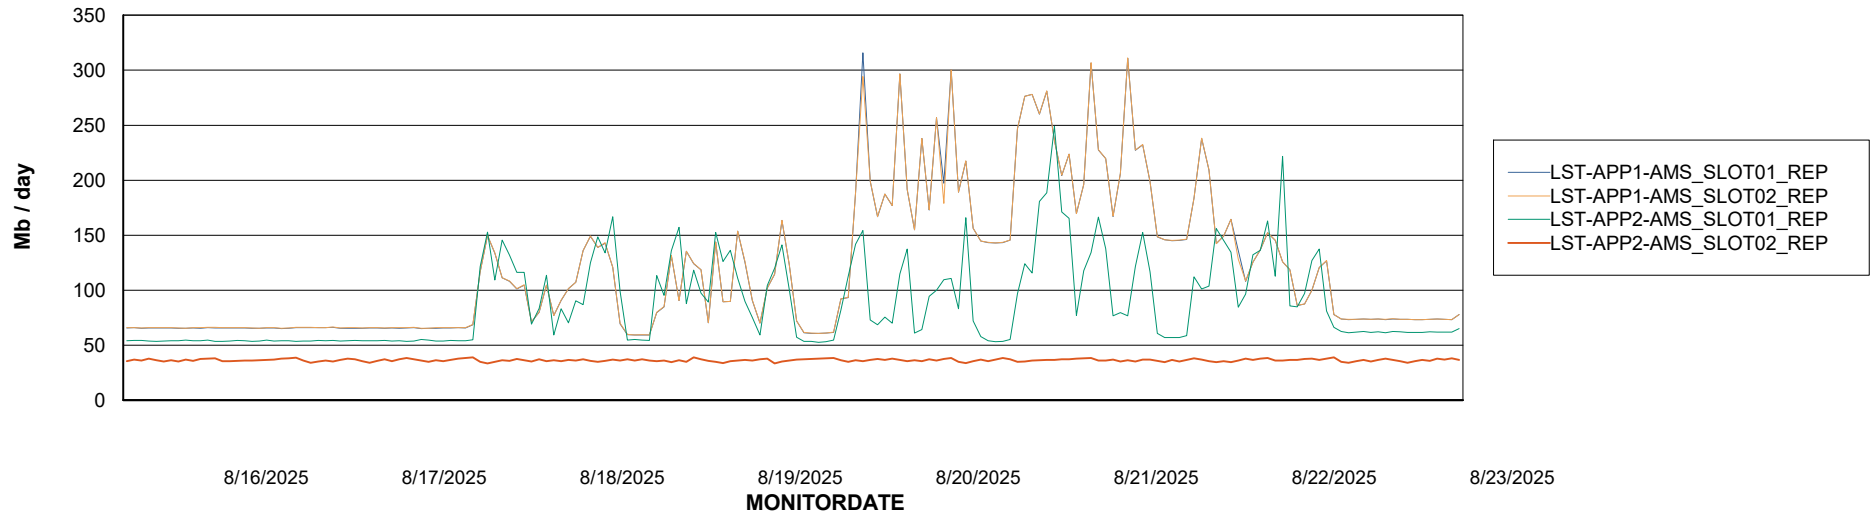

ABSSolute Application ReportServer Services

Avg memory used per ReportServer Service