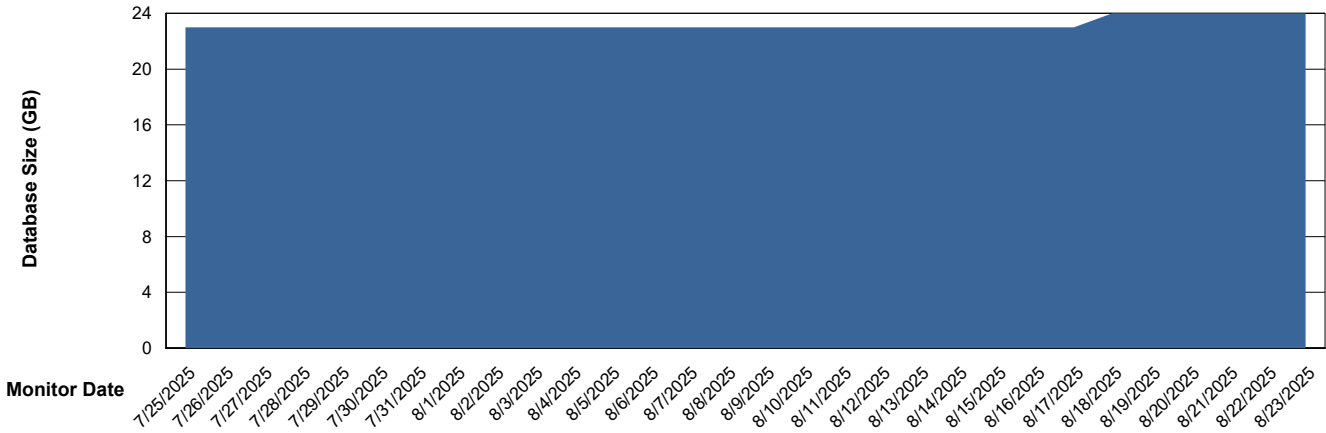

Database growth over last month

Database Tablespace LST-DBS1-AMS_DB_ABSCH

Date	Tablespace Name	Filesize (Gb)	Usedsize (Gb)	Percentage free
8/23/2025	ABSDATA	98	17	83
	INDX	60	1	98
8/22/2025	ABSDATA	98	17	83
	INDX	60	1	98
8/21/2025	ABSDATA	98	17	83
	INDX	60	1	98
8/20/2025	ABSDATA	98	17	83
	INDX	60	1	98
8/19/2025	ABSDATA	98	17	83
	INDX	60	1	98
8/18/2025	ABSDATA	98	17	83
	INDX	60	1	98
8/17/2025	ABSDATA	98	17	83
	INDX	60	1	98