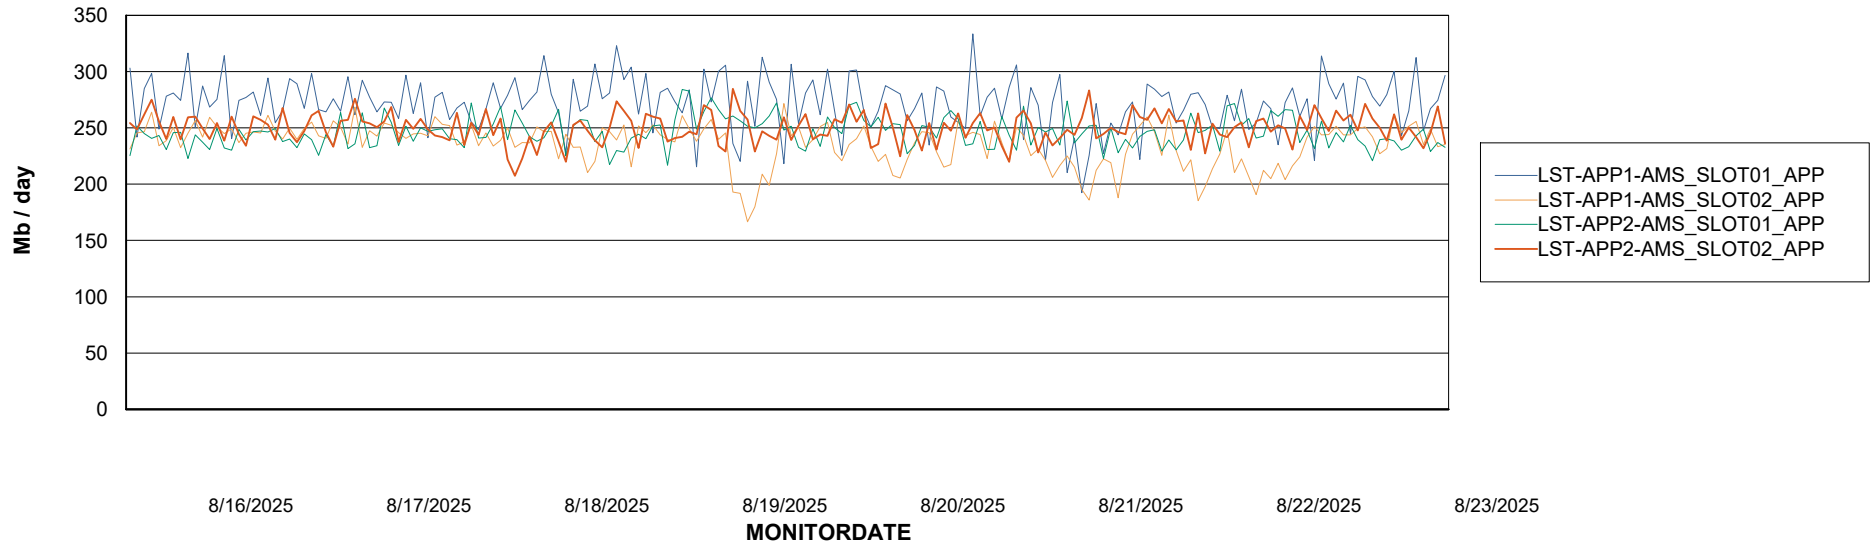

ABSSolute Application Server Services

Avg memory used per ABS Server Service