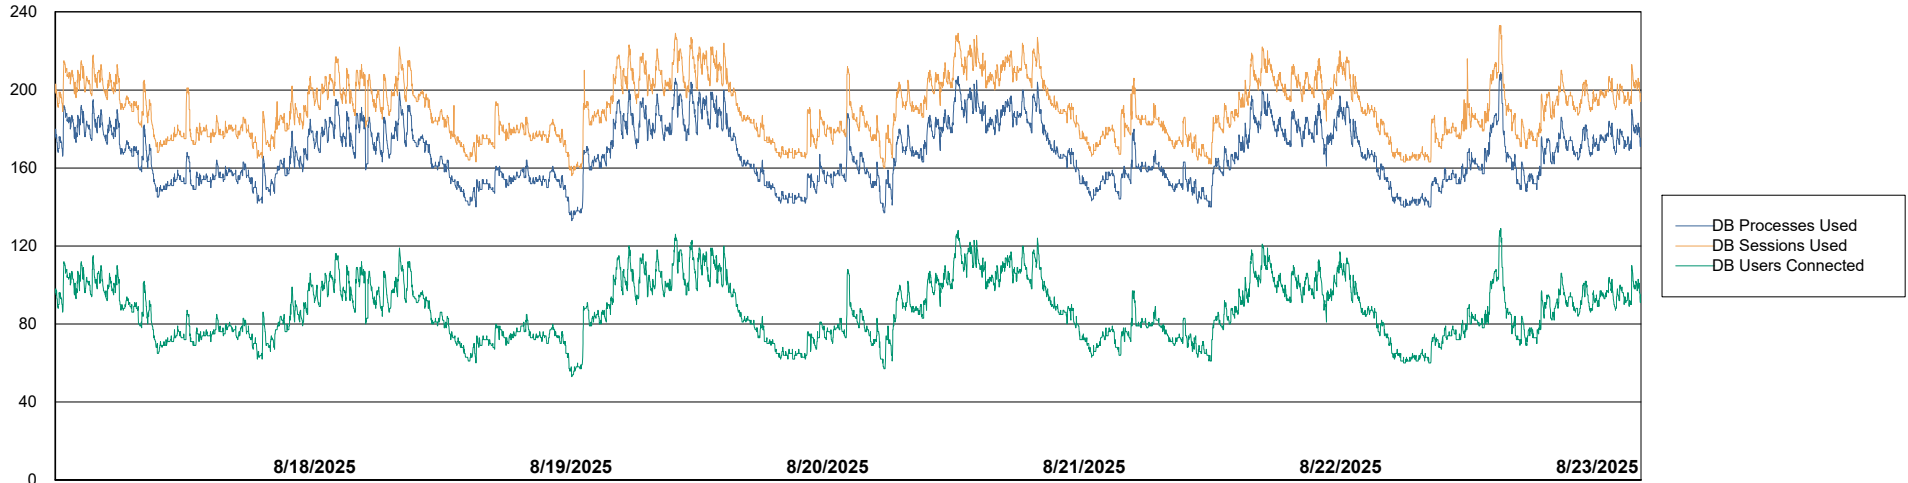

Database Performance LST-DBS2-AMS_DB_ABSCH2