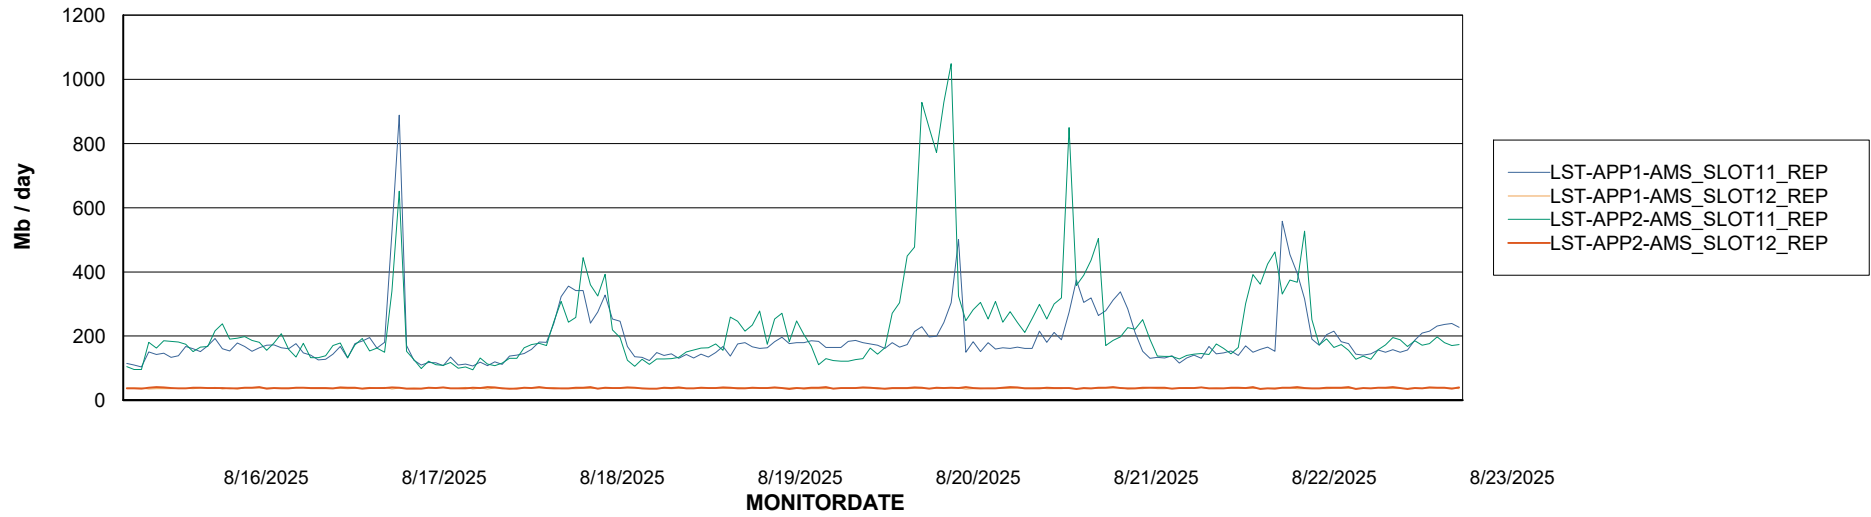

ABSSolute Application ReportServer Services

Avg memory used per ReportServer Service