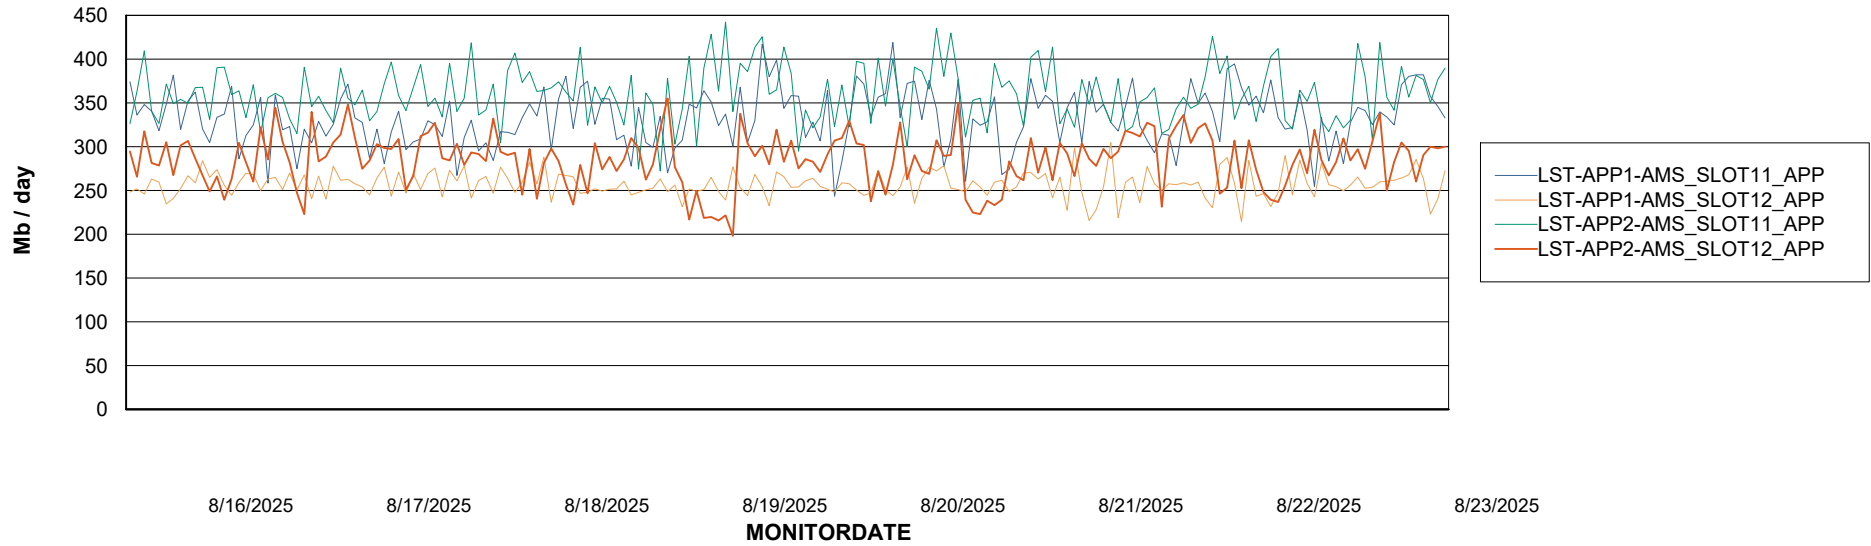

ABSSolute Application Server Services

Avg memory used per ABS Server Service