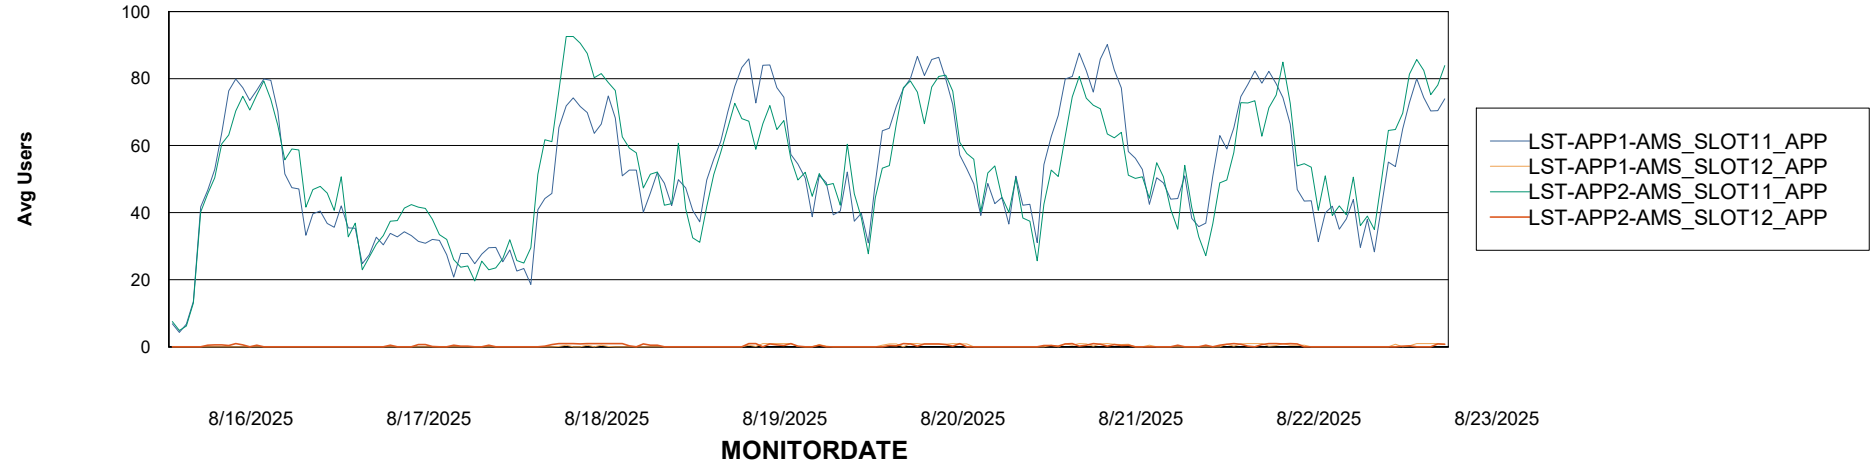

Weekly SLA Customer Report

Customer LST OCI AMS Production ABSCH2
Database ID 216

ABSSolute Application Server Services

Avg memory used per ABS Server Service

Avg users per day per ABS server

Weekly SLA Customer Report