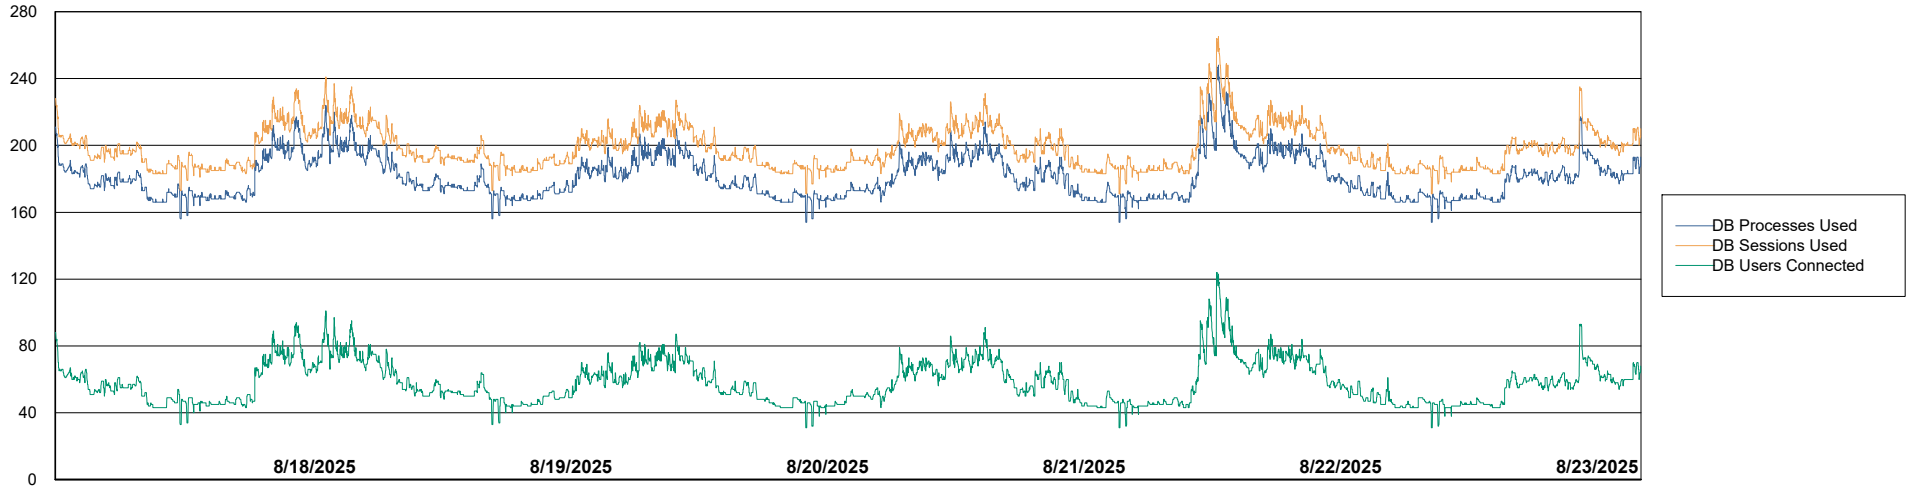

Harddisk Usage LSS_CHINA_PRD_liazcne2VMProdABSSoluteDB2

	Free disk space on / (%)	Total disk space on / (Gb)	Used disk space on / (Gb)	Free disk space on /boot (%)	Total disk space on /boot (Gb)	Used disk space on /boot (Gb)	Free disk space on /u01 (%)	Total disk space on /u01 (Gb)	Used disk space on /u01 (Gb)	Free disk space on /u02 (%)
8/23/2025	87	63	8	69	0	0	48	49	24	28
8/22/2025	87	63	8	69	0	0	48	49	24	28
8/21/2025	87	63	8	69	0	0	48	49	24	28
8/20/2025	87	63	8	69	0	0	48	49	24	28
8/19/2025	87	63	8	69	0	0	48	49	24	28
8/18/2025	87	63	9	69	0	0	48	49	24	28
8/17/2025	87	63	8	69	0	0	48	49	24	28

Weekly SLA Customer Report

Customer LSS_CHINA_Production
Database ID 202

Database Performance LSS_CHINA_PRD_liazcne2VMPProdABSSoluteDB1_ABS1

Weekly SLA Customer Report

Customer LSS_CHINA_Production
Database ID 202