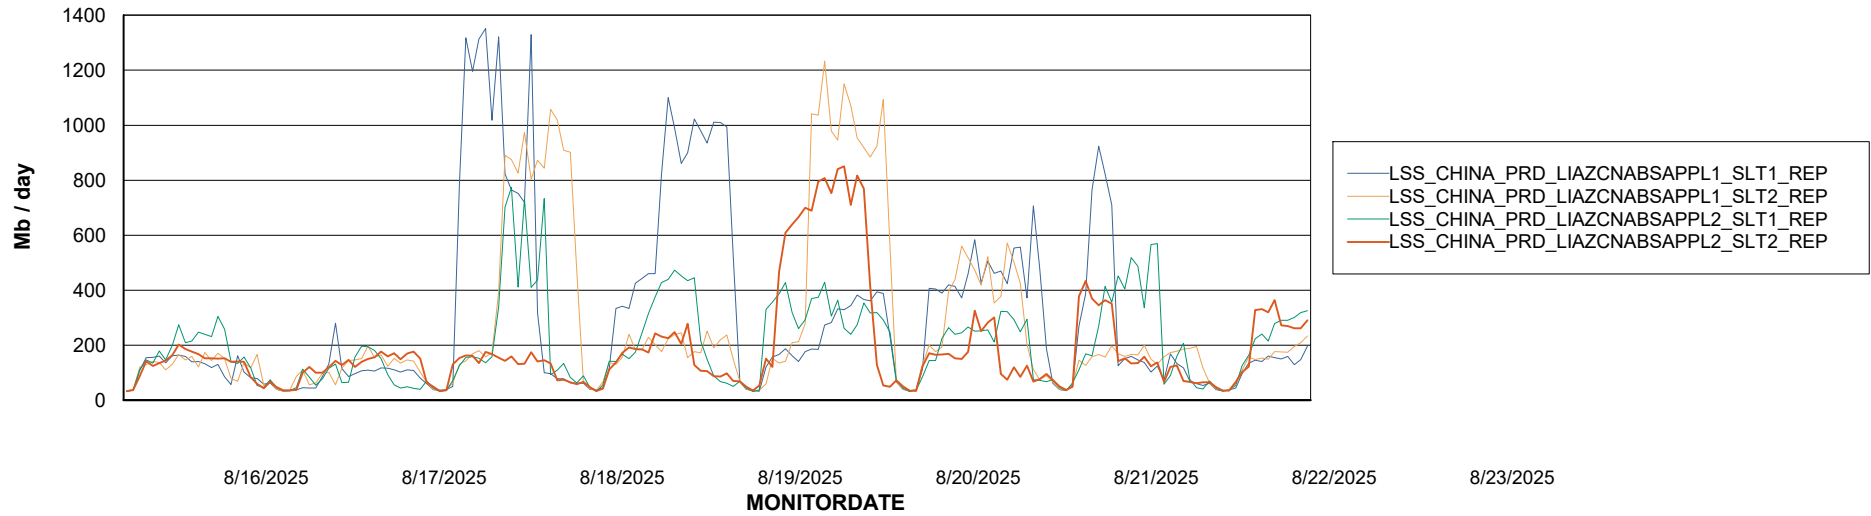

ABSSolute Application ReportServer Services

Avg memory used per ReportServer Service