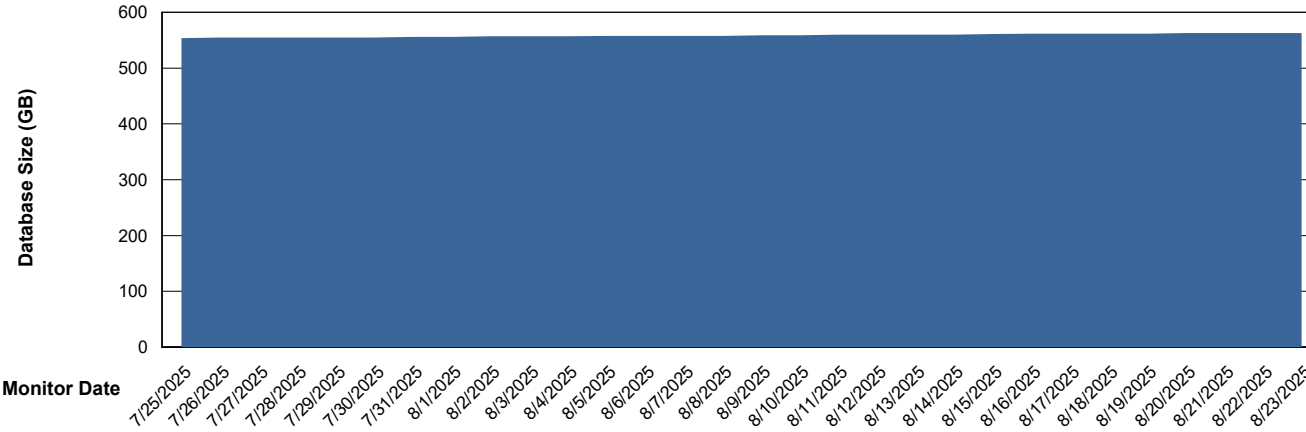

Database growth over last month

Database Tablespace LSS_CHINA_PRD_liazcne2VMProdABSSoluteDB1_ABS1

Date	Tablespace Name	Filesize (Gb)	Usedsize (Gb)	Percentage free
8/23/2025	ABSDATA	608	506	17
	INDX	42	35	17
8/22/2025	ABSDATA	608	506	17
	INDX	42	35	17
8/21/2025	ABSDATA	608	505	17
	INDX	42	35	17
8/20/2025	ABSDATA	608	505	17
	INDX	42	35	17
8/19/2025	ABSDATA	608	505	17
	INDX	42	35	17
8/18/2025	ABSDATA	608	505	17
	INDX	42	35	17
8/17/2025	ABSDATA	608	504	17
	INDX	42	35	17