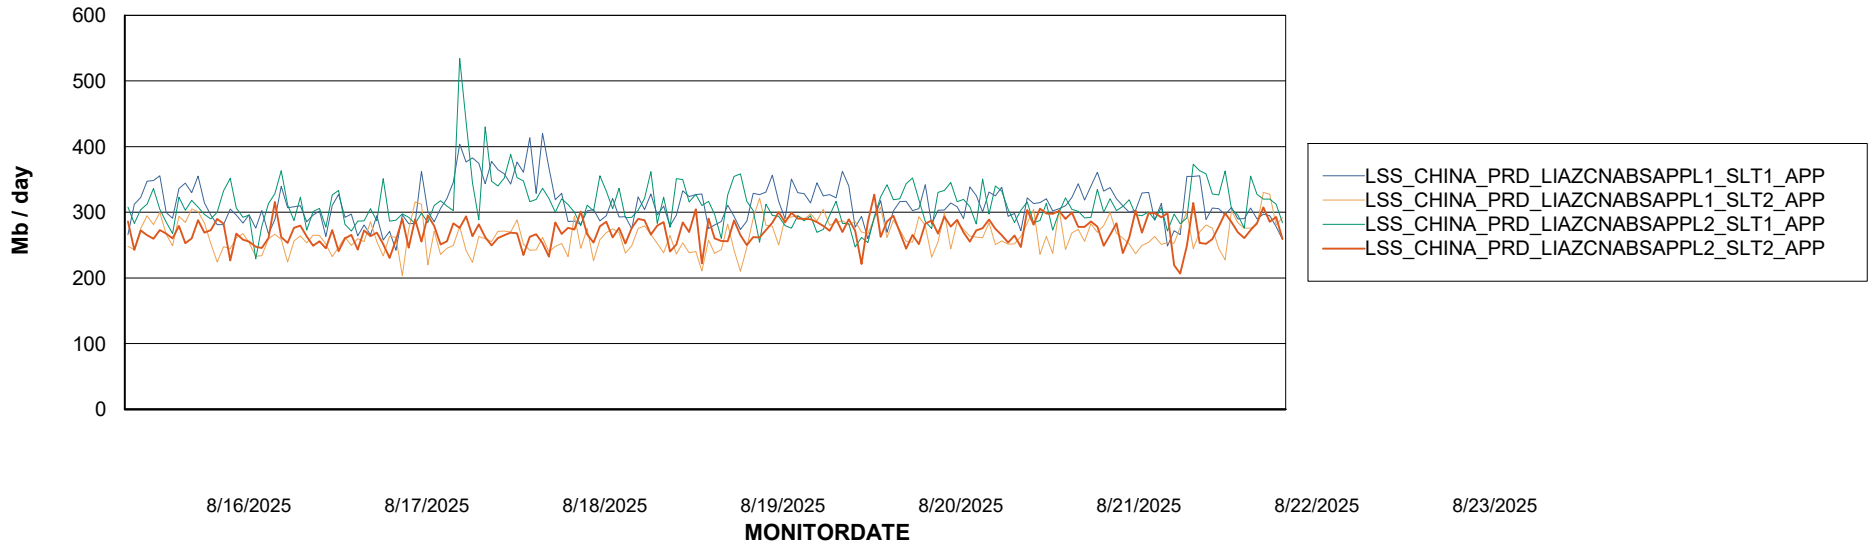

ABSSolute Application Server Services

Avg memory used per ABS Server Service