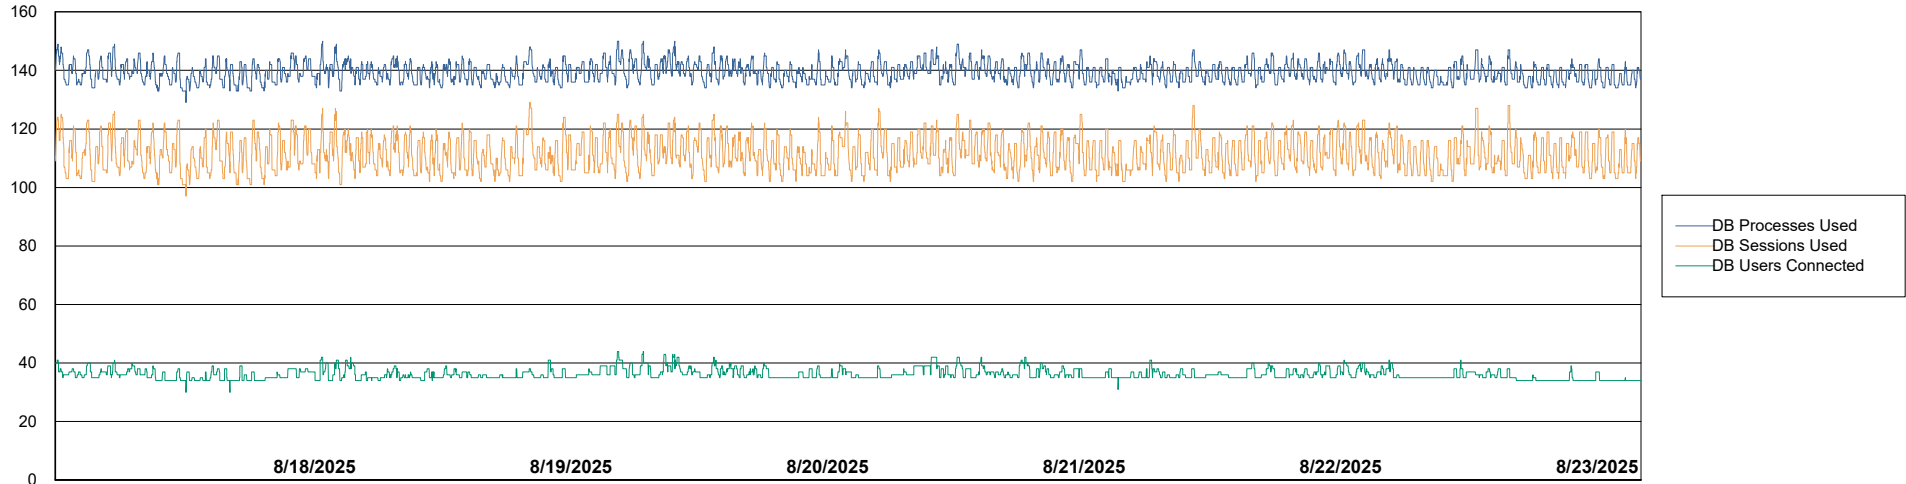

Weekly SLA Customer Report

Customer LLG_Production
Database ID 148

Database Performance LLG_ABSBI01_BI_PROD_ABS1

Weekly SLA Customer Report

Customer LLG_Production
Database ID 148

Database Performance LLG_ABSDB01_PROD_ABS1