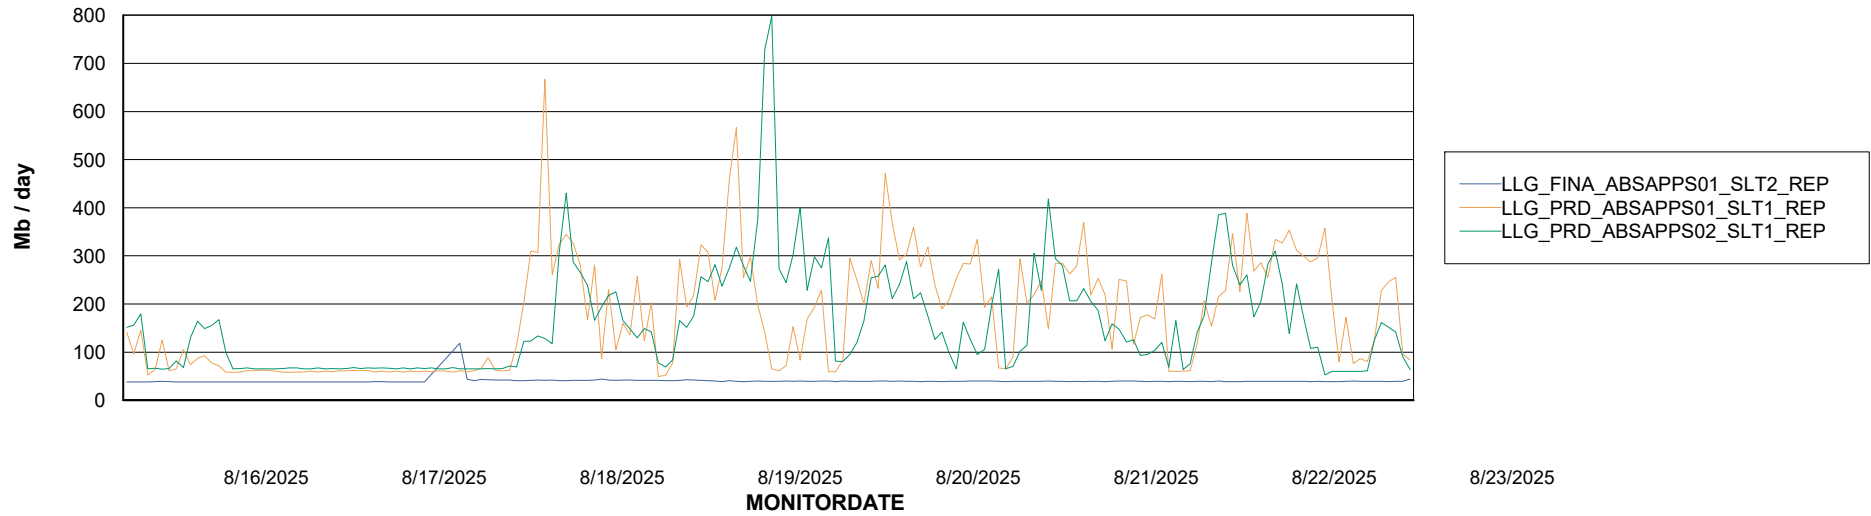

Avg memory used per ABS Server Service

Avg users per day per ABS server

Weekly SLA Customer Report

Customer LLG_Production
Database ID 148

ABSSolute Application ReportServer Services

Avg memory used per ReportServer Service