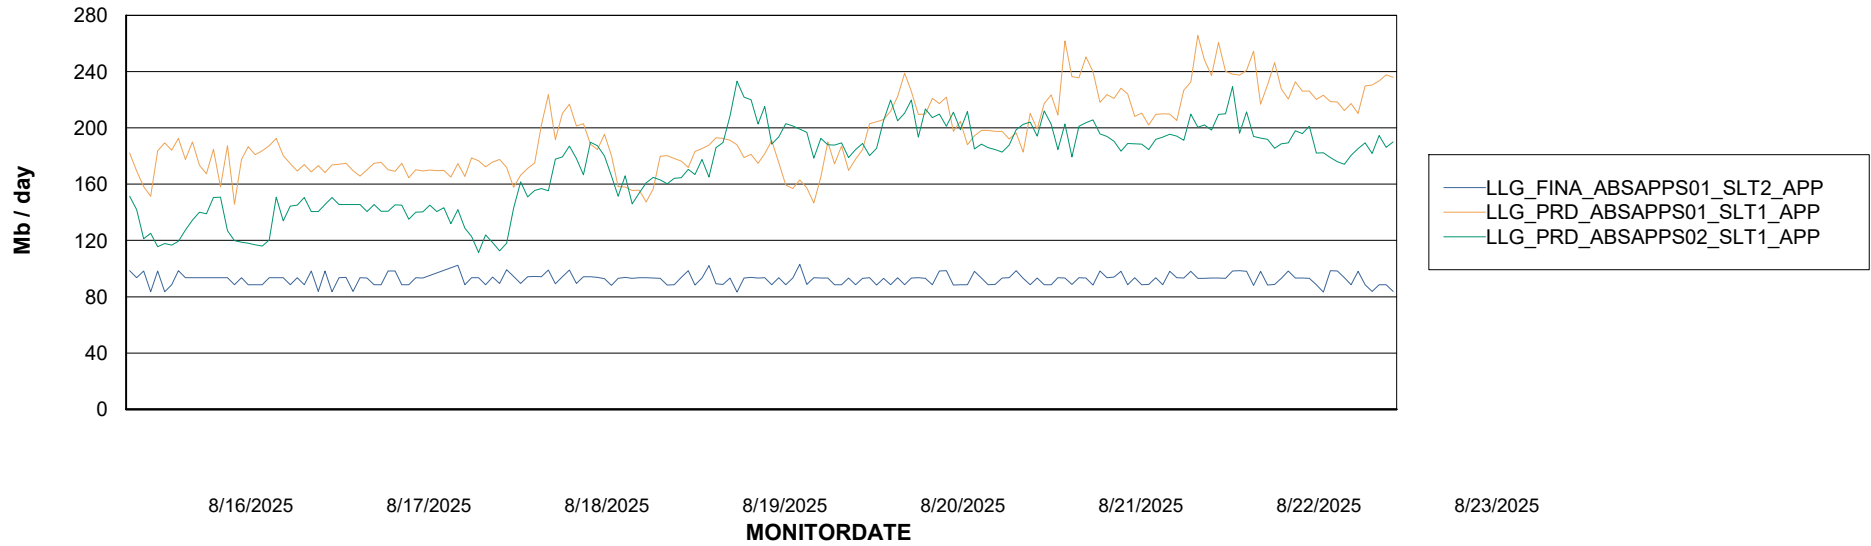

ABSSolute Application Server Services

Avg memory used per ABS Server Service