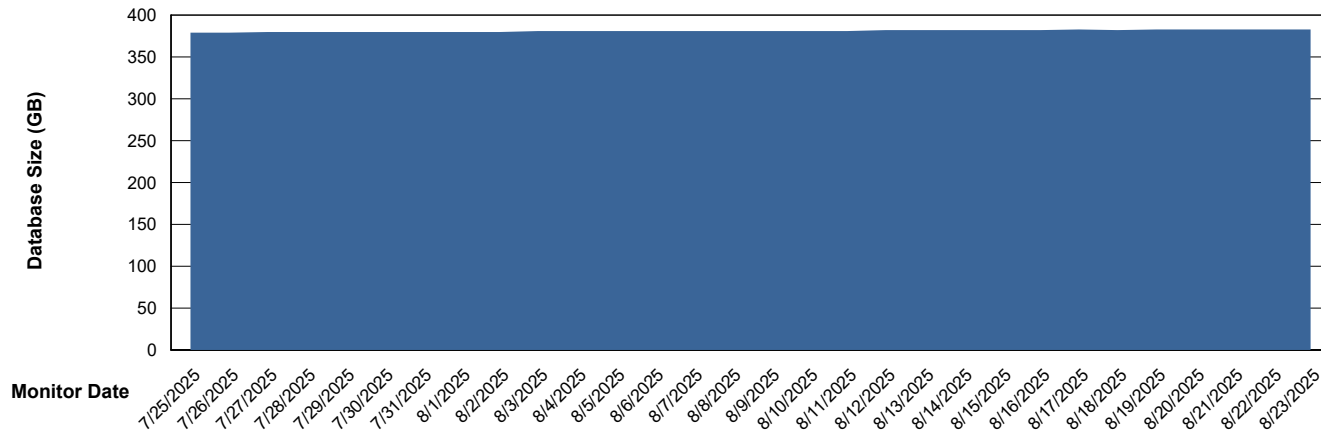

Weekly SLA Customer Report

Customer LLG_Production
Database ID 148

Database Performance LLG_ABSDB02_PROD_HSBABS1

DB Processes Max 0
DB Processes Max 300
DB Processes Max 4

Weekly SLA Customer Report

Customer LLG_Production
Database ID 148

DATABASE SIZE LLG_ABSBI01_BI_PROD_ABS1

Database growth over last month

DATABASE SIZE LLG_ABSDB01_PROD_ABS1

Database growth over last month

Weekly SLA Customer Report

Customer LLG_Production
Database ID 148