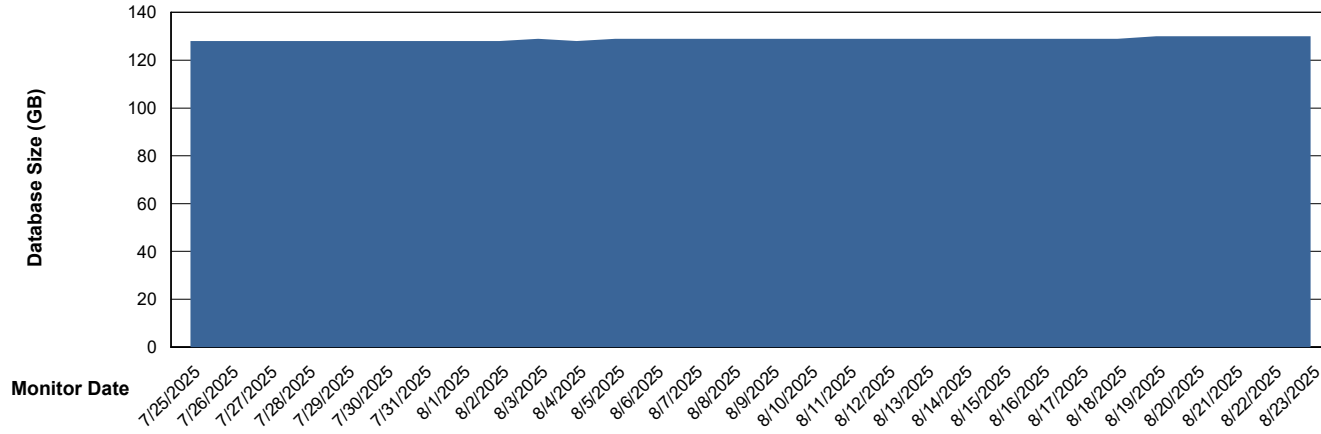

Weekly SLA Customer Report

Customer LLG_Production
Database ID 148

Database Performance LLG_ABSDB02_PROD_HSBABS1

DB Processes Max 0
DB Processes Max 300
DB Processes Max 4

Weekly SLA Customer Report

Customer LLG_Production
Database ID 148

DATABASE SIZE LLG_ABSBI01_BI_PROD_ABS1

Database growth over last month

DATABASE SIZE LLG_ABSDB01_PROD_ABS1

Database growth over last month

Weekly SLA Customer Report

Customer LLG_Production
Database ID 148