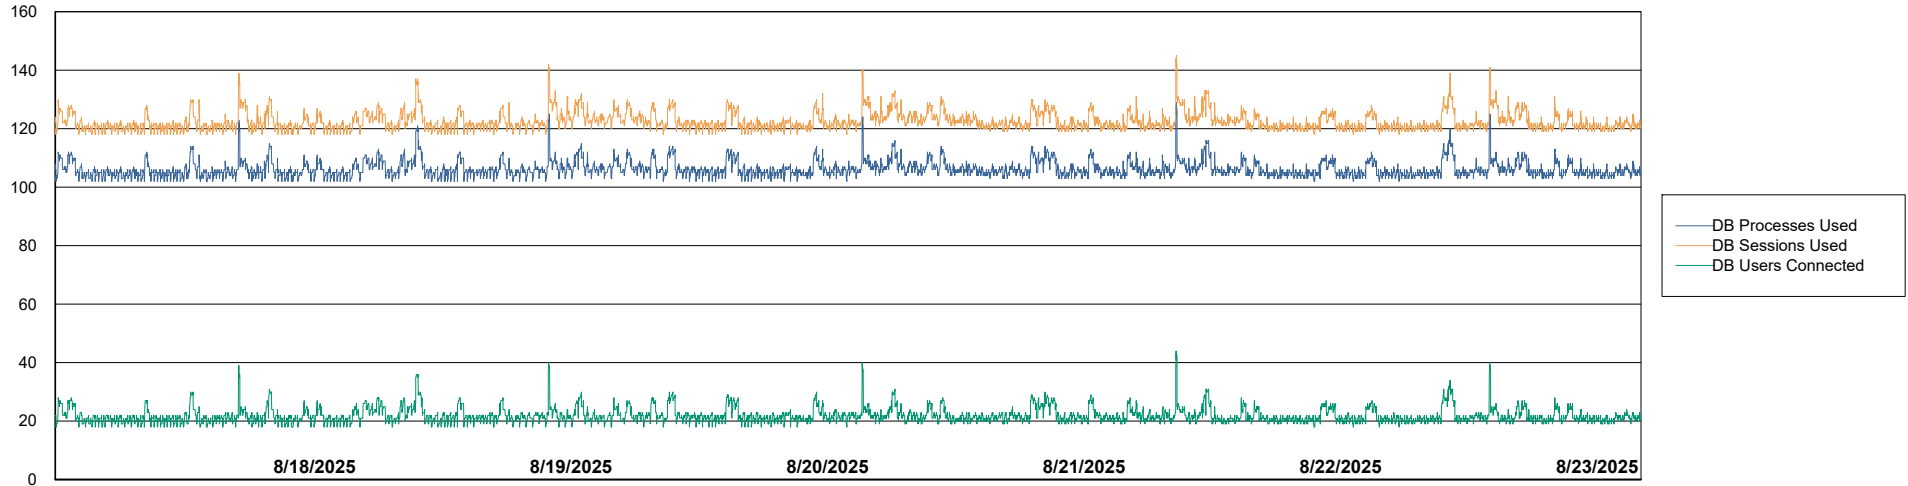

Weekly SLA Customer Report

Customer KLH_Production (24/7)
Database ID 139

Database Performance KLH_PRD_SRSBIDB02_ABS1

Weekly SLA Customer Report

Customer KLH_Production (24/7)
Database ID 139

Database Performance KLH_PRD_SRSDDB01_ABS1