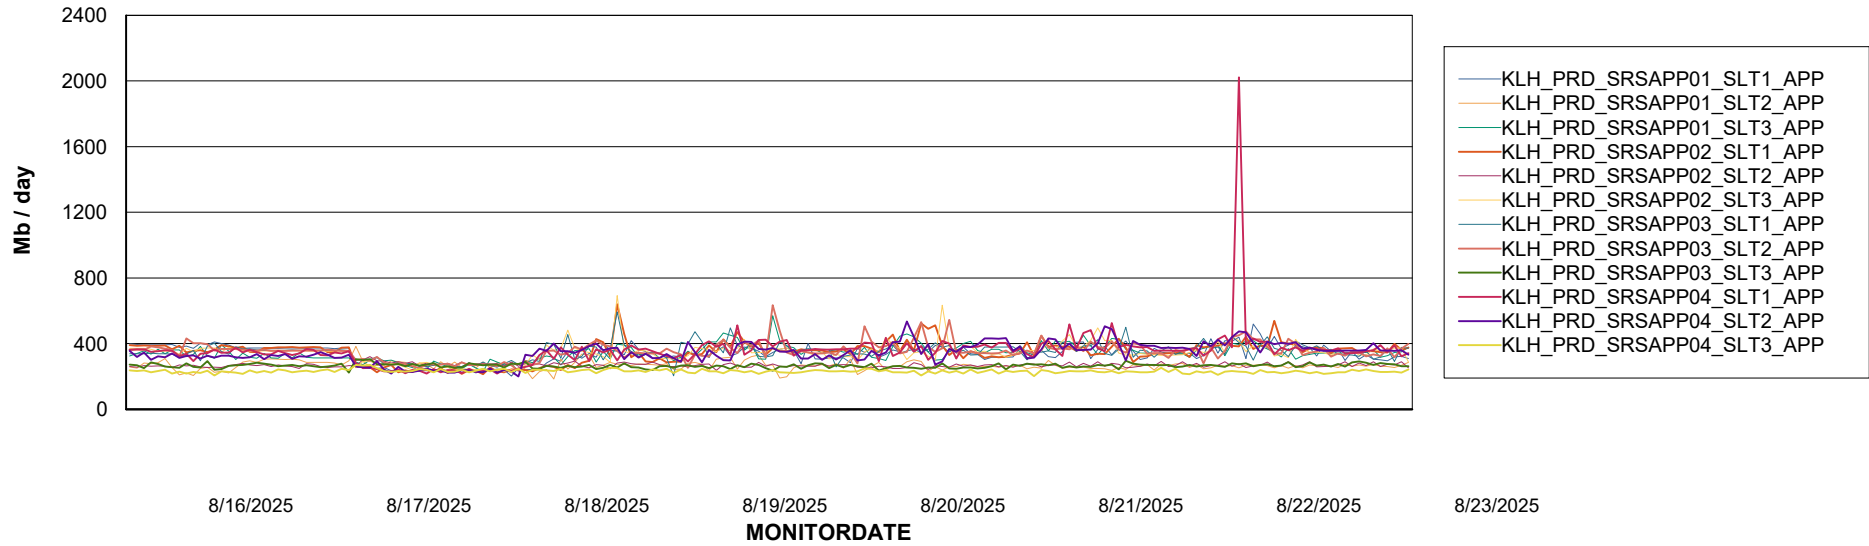

ABSSolute Application Server Services

Avg memory used per ABS Server Service