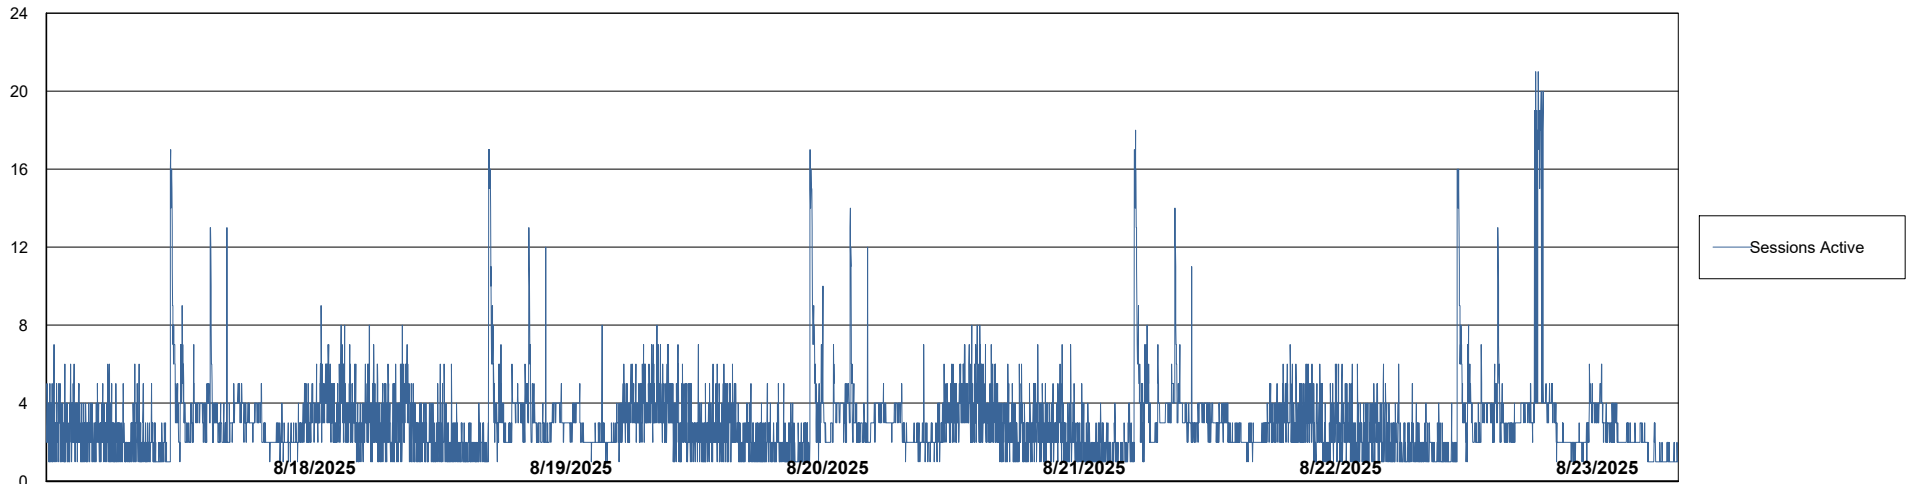

Weekly SLA Customer Report

Customer KLH_Production (24/7)
Database ID 139

Database Performance KLH_PRD_SRSBIDB02_ABS1

Weekly SLA Customer Report

Customer KLH_Production (24/7)
Database ID 139

Database Performance KLH_PRD_SRSDDB01_ABS1