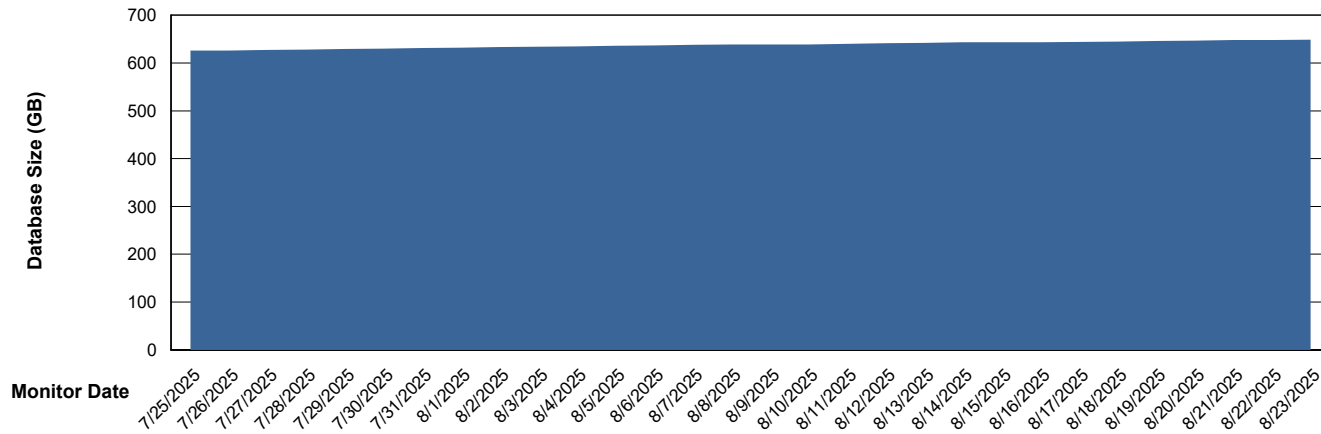

Customer KLH_Production (24/7)
Database ID 139

DATABASE SIZE KLH_PRD_SRSBIDB02_ABS1

Database growth over last month

DATABASE SIZE KLH_PRD_SRSDB01_ABS1

Database growth over last month

Weekly SLA Customer Report