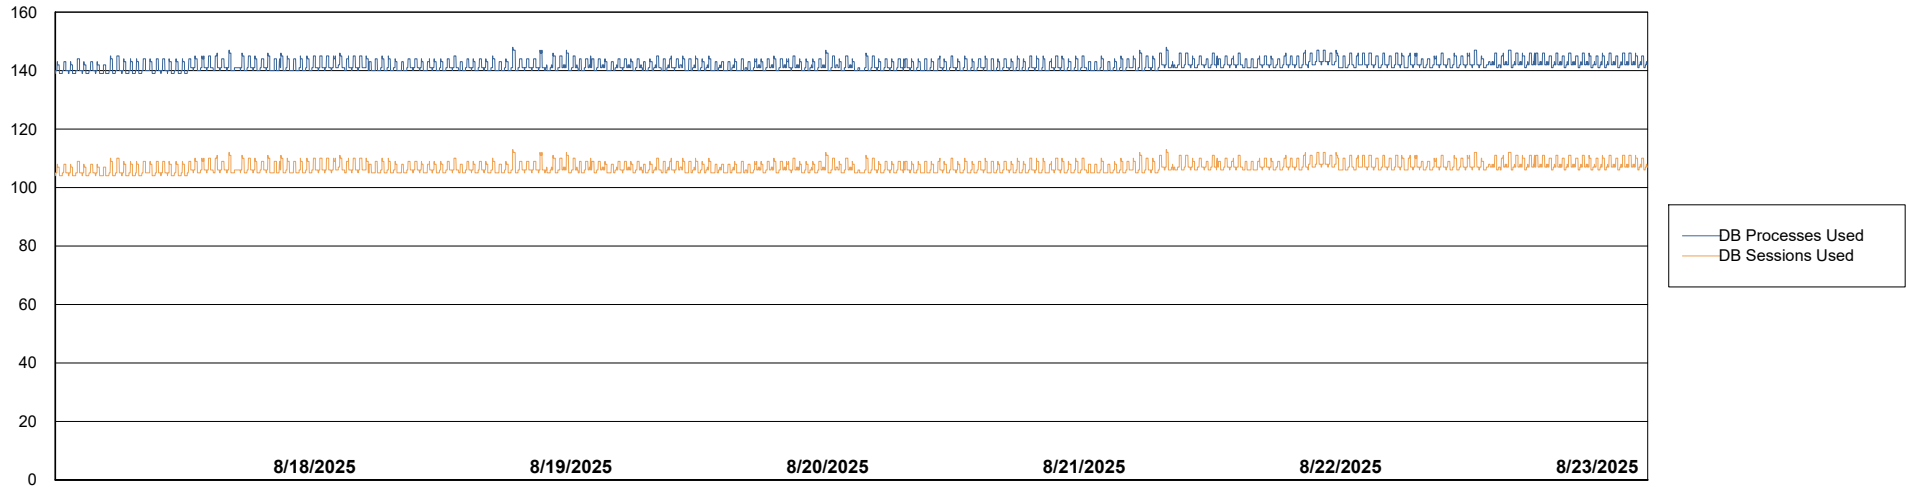

Database Performance KLH_PRD_SRSD02_HSBABS1

DB Processes Max 4
DB Processes Max 1,000
DB Processes Max 0