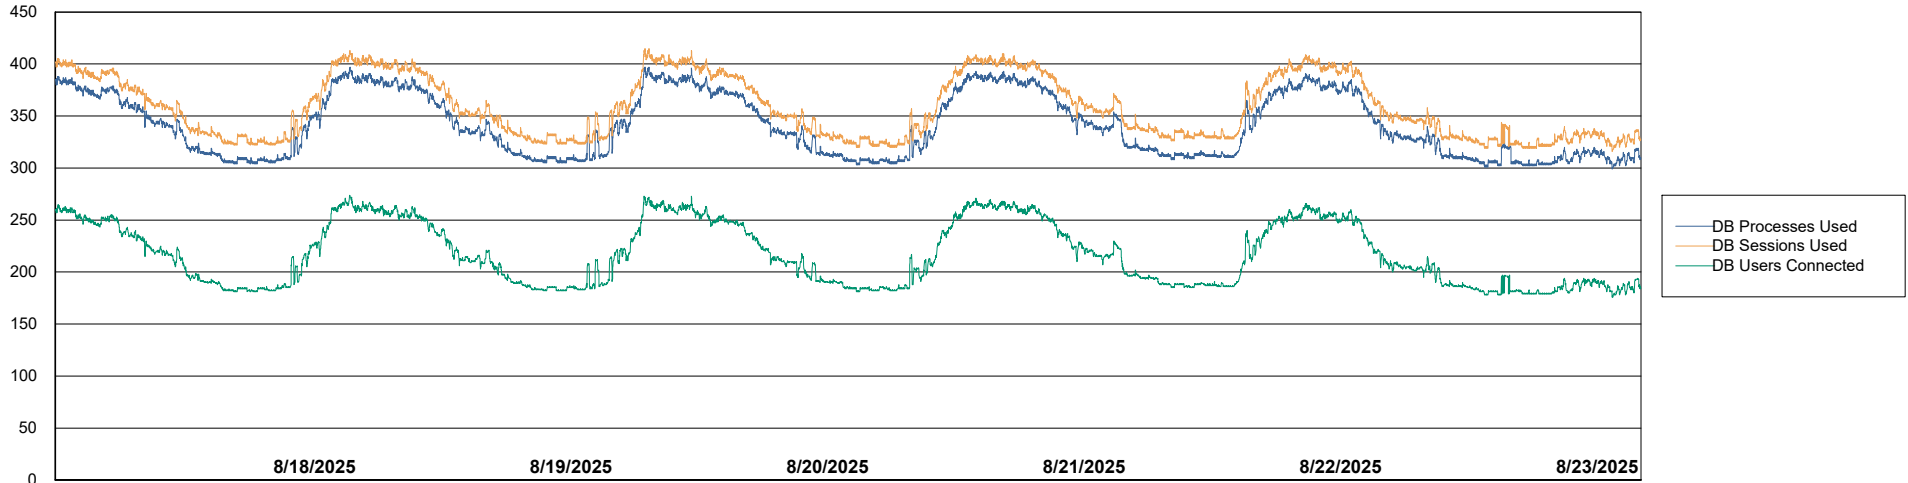

Weekly SLA Customer Report

Customer KLH_Production (24/7)
Database ID 139

Database Performance KLH_PRD_SRSBIDB02_ABS1

Weekly SLA Customer Report

Customer KLH_Production (24/7)
Database ID 139

Database Performance KLH_PRD_SRSDDB01_ABS1