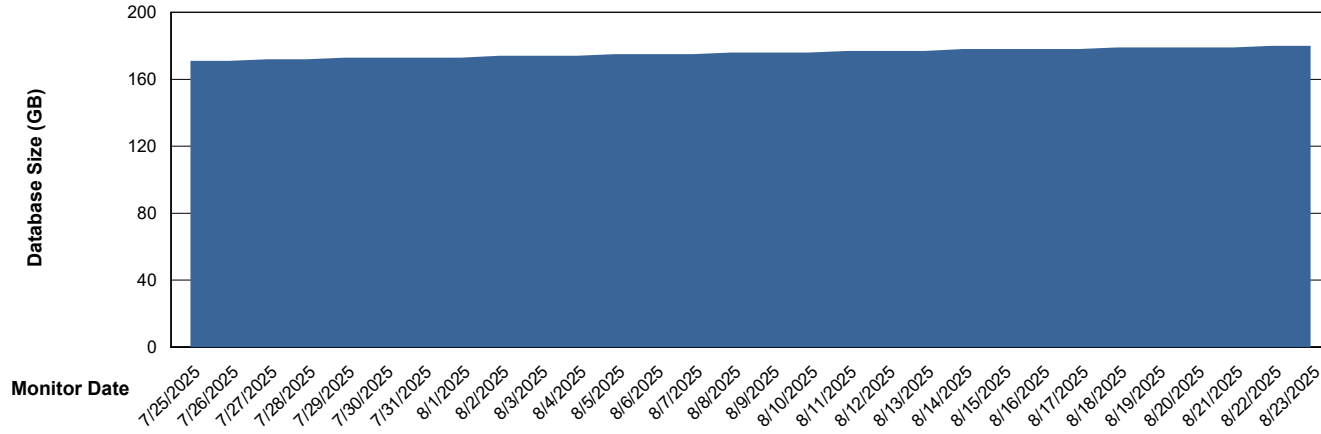

Weekly SLA Customer Report

Customer KLH_Production (24/7)
Database ID 139

Database Performance KLH_PRD_SRSD02_HSBABS1

DB Processes Max 4
DB Processes Max 1,000
DB Processes Max 0

Weekly SLA Customer Report

Customer KLH_Production (24/7)
Database ID 139

DATABASE SIZE KLH_PRD_SRSBIDB02_ABS1

Database growth over last month

DATABASE SIZE KLH_PRD_SRSDB01_ABS1

Database growth over last month

Weekly SLA Customer Report