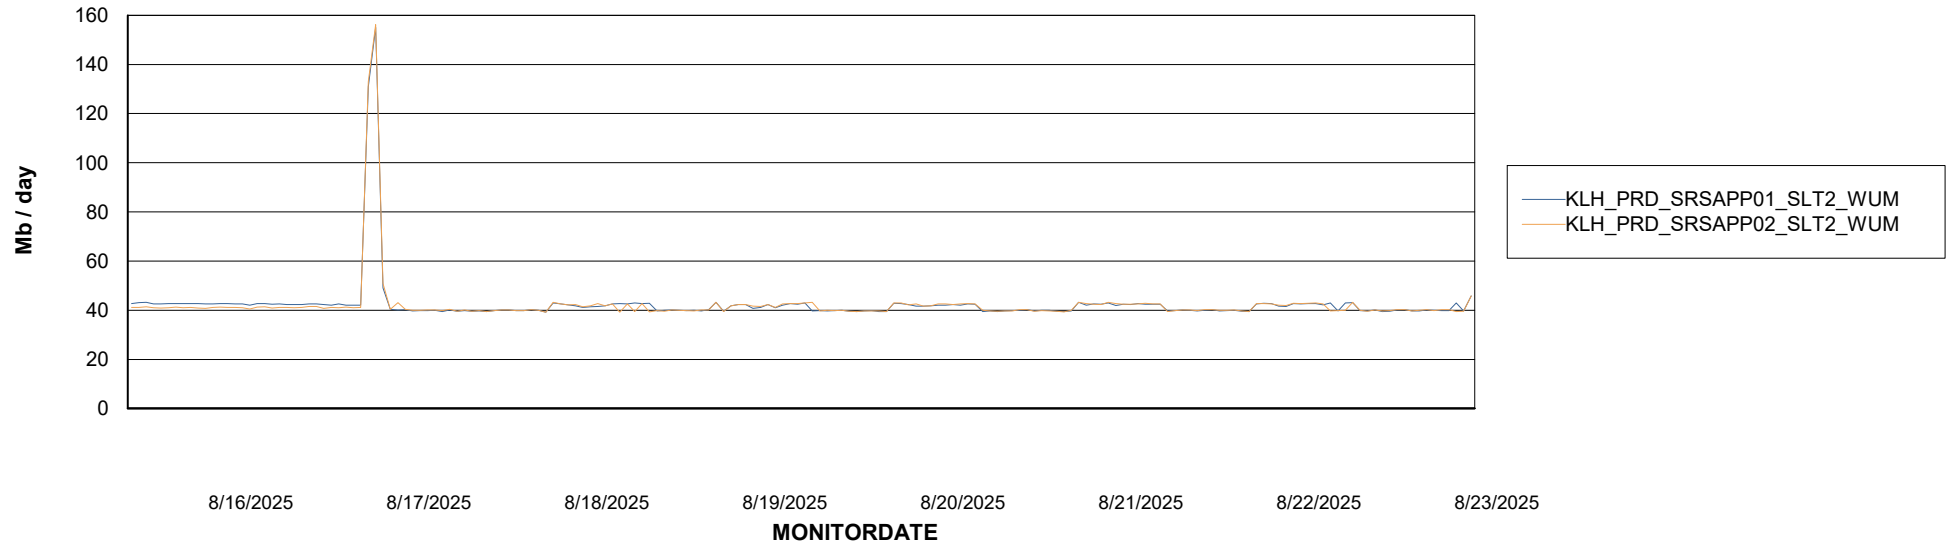

ABSSolute Web Component Services

Avg memory used per ABS Web component