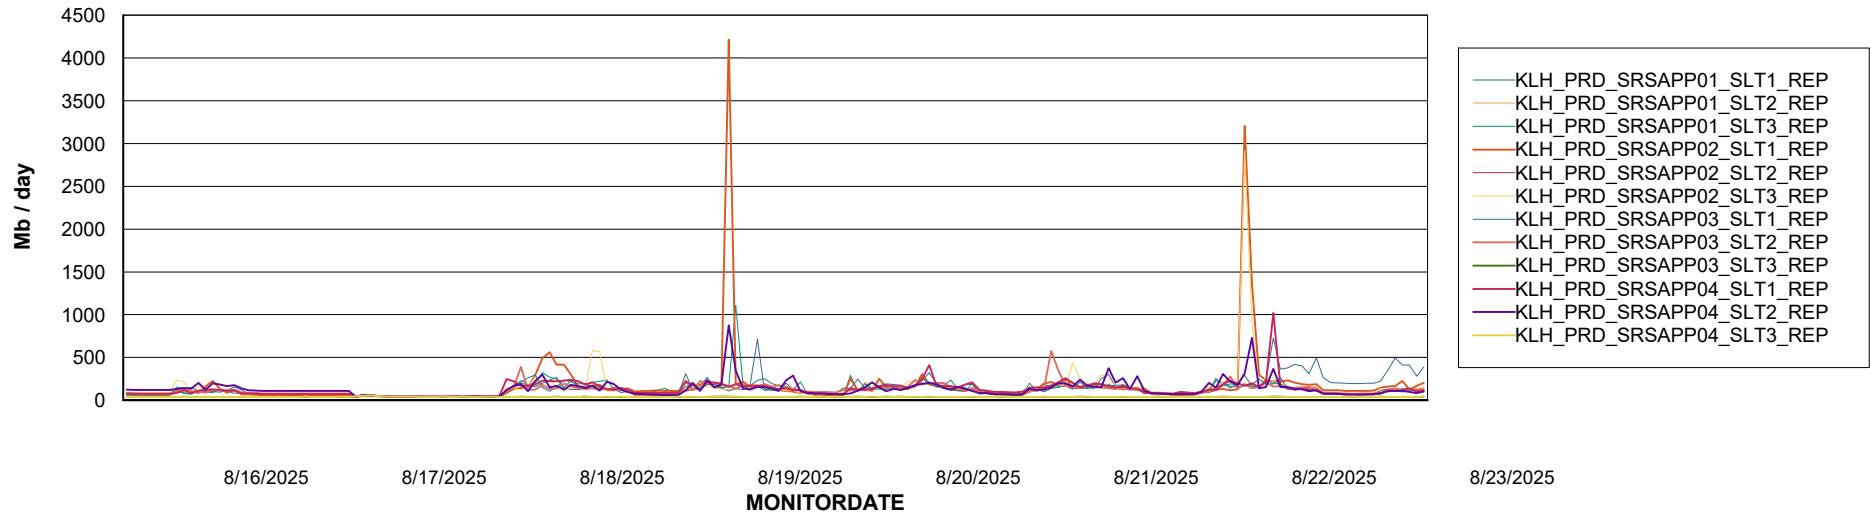

ABSSolute Application ReportServer Services

Avg memory used per ReportServer Service