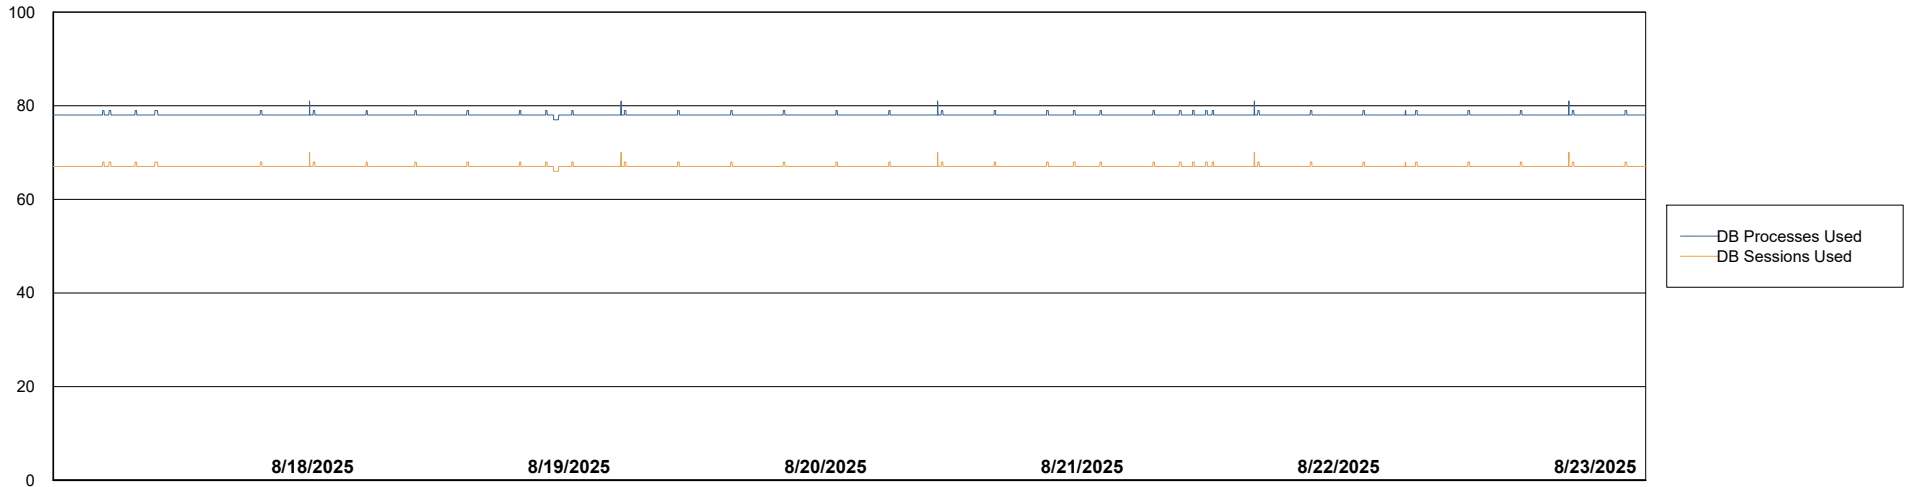

Database Performance KBR-DBS2-TOR_PROD_HSBABS1

DB Processes Max 0
DB Processes Max 4
DB Processes Max 1,000