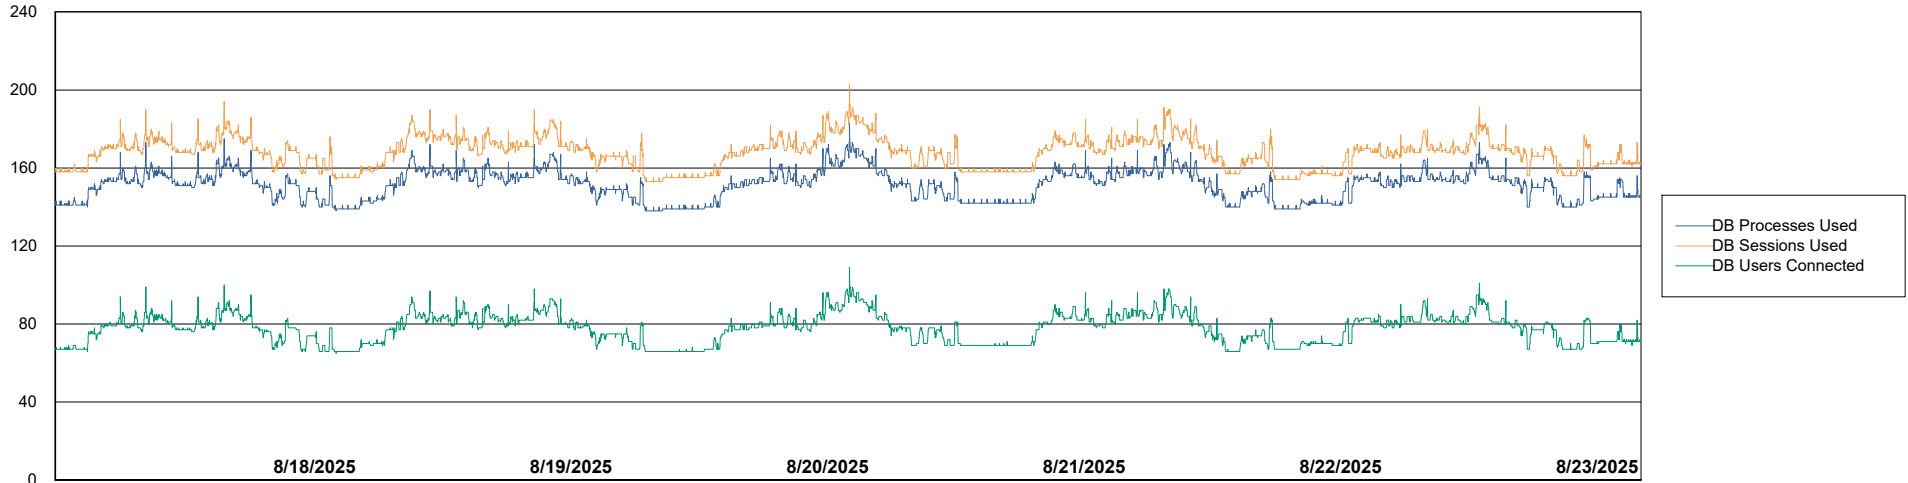

Weekly SLA Customer Report

Customer KBR OCI TOR Production
Database ID 200

Database Performance KBR-BI-TOR_PROD_ABS1

Weekly SLA Customer Report

Customer KBR OCI TOR Production
Database ID 200

Database Performance KBR-DBS1-TOR_PROD_ABS1