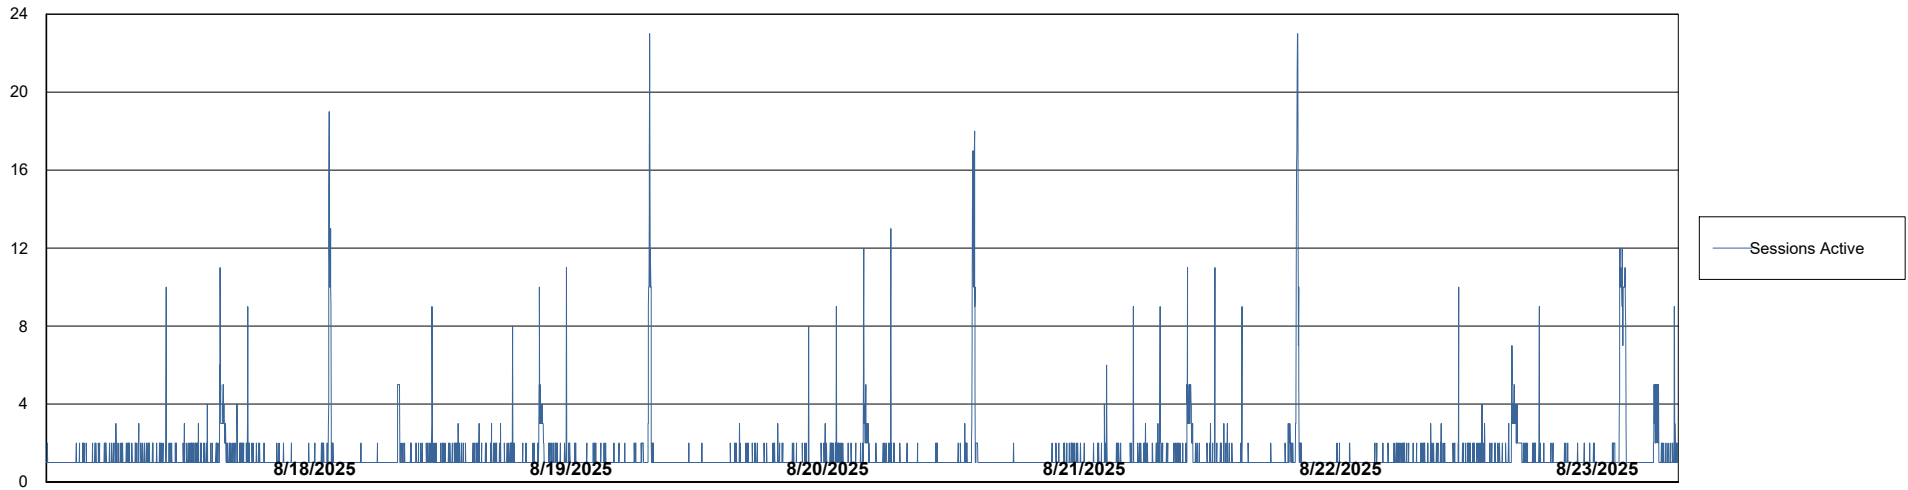

Weekly SLA Customer Report

Customer KBR OCI TOR Production
Database ID 200

Database Performance KBR-BI-TOR_PROD_ABS1

Weekly SLA Customer Report

Customer KBR OCI TOR Production
Database ID 200

Database Performance KBR-DBS1-TOR_PROD_ABS1