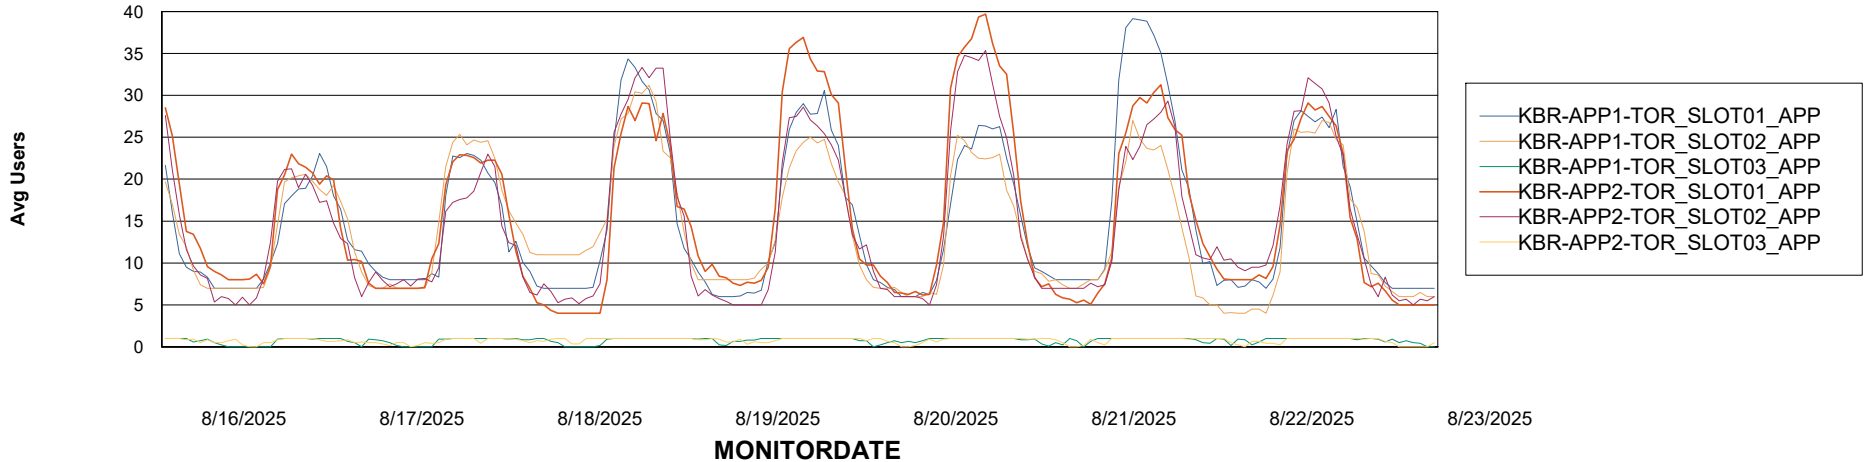

Avg users per day per ABS server