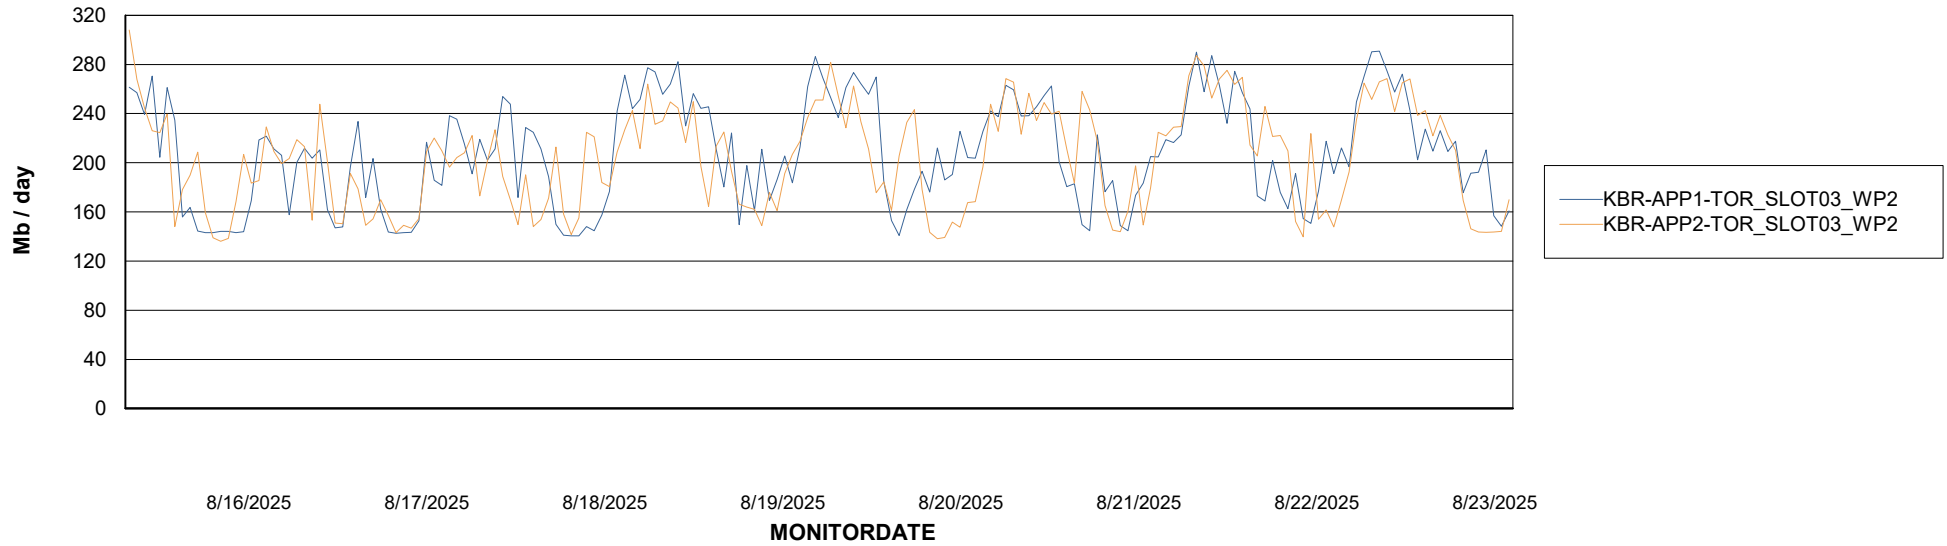

ABSSolute Web Component Services

Avg memory used per ABS Web component