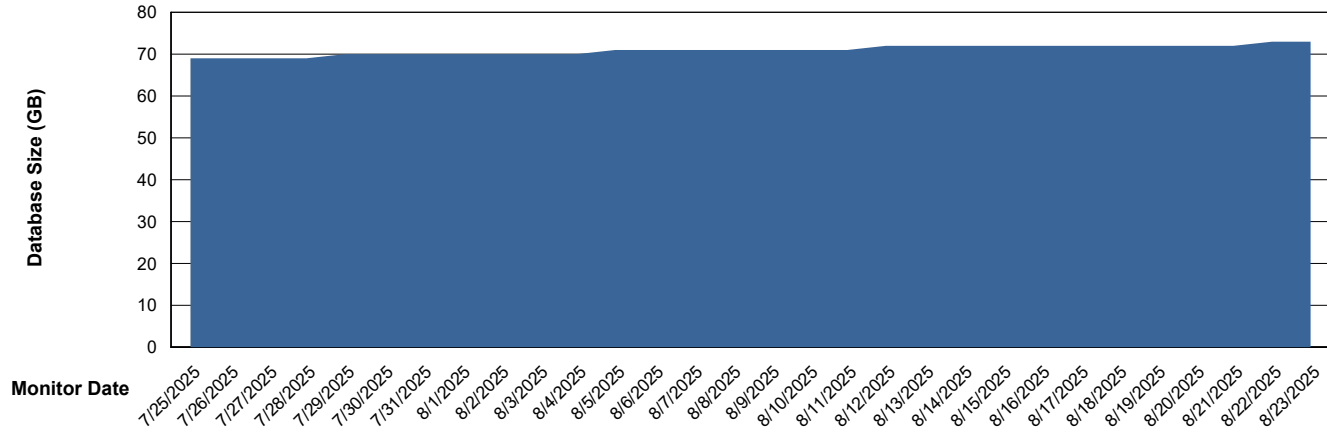

DATABASE SIZE KBR-BI-TOR_PROD_ABS1

Database growth over last month