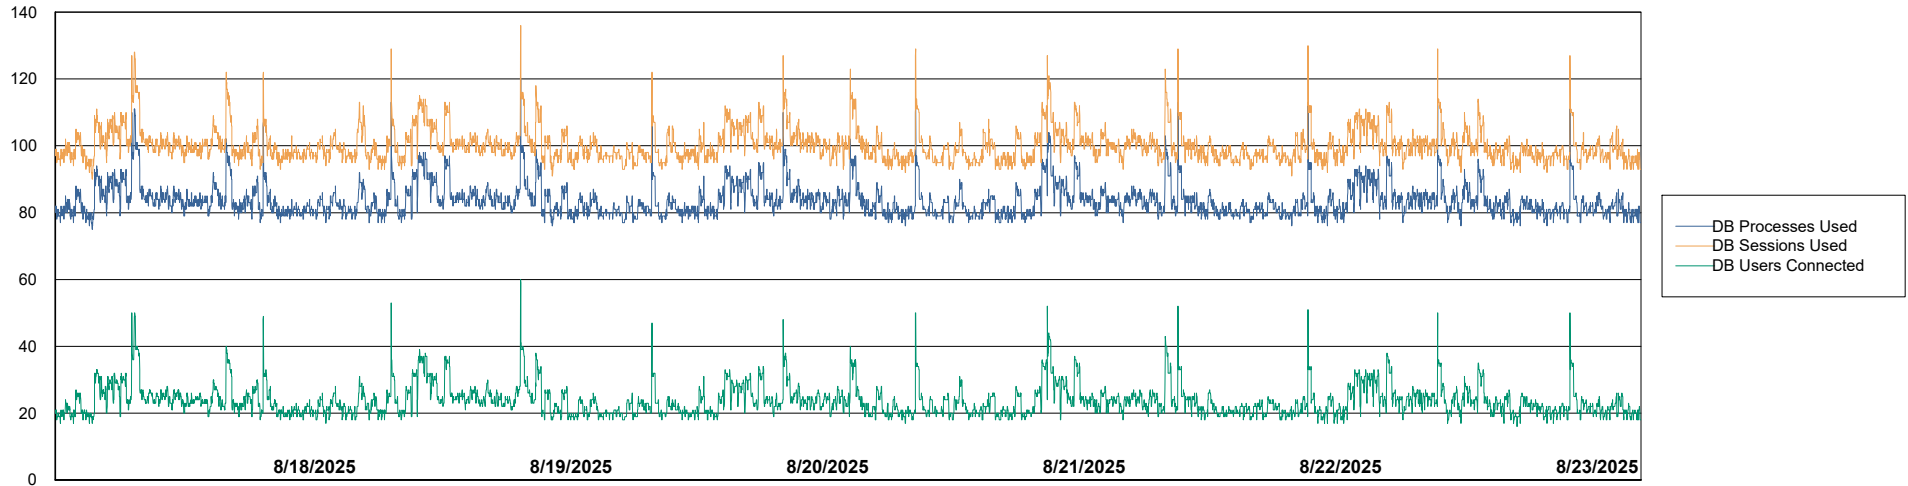

Database Performance KBR-BI-TOR_PROD_ABS1