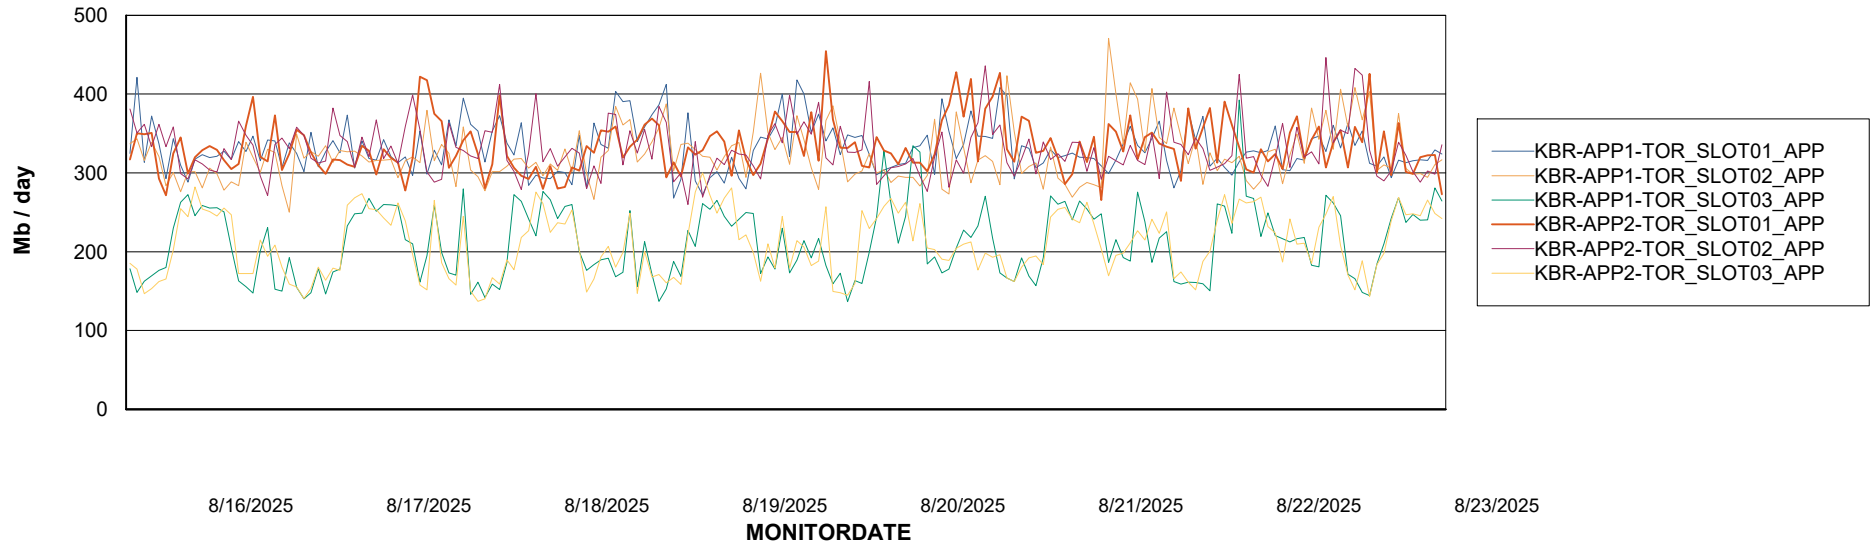

ABSSolute Application Server Services

Avg memory used per ABS Server Service