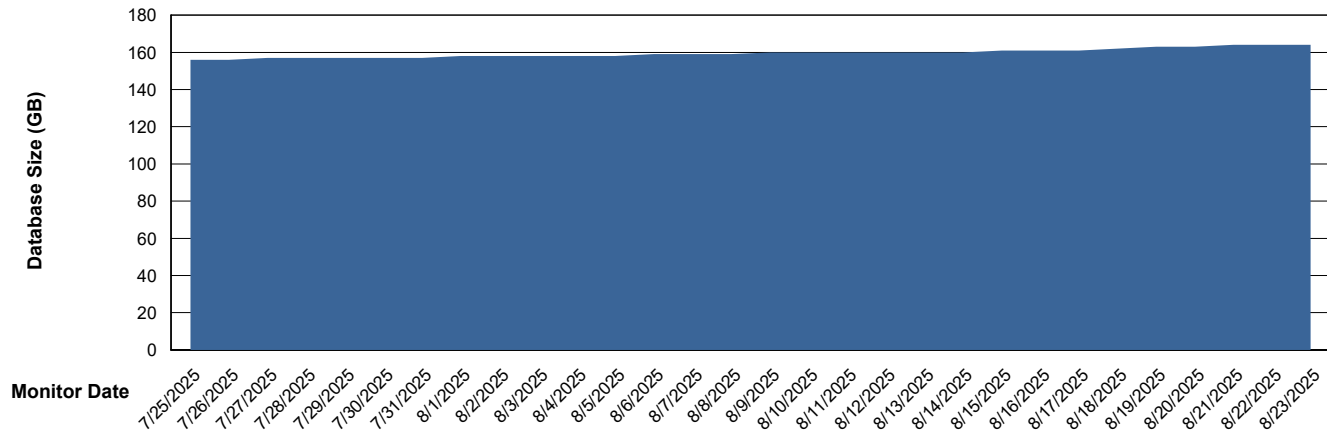

Customer KBR OCI TOR Production
Database ID 200

DATABASE SIZE KBR-BI-TOR_PROD_ABS1

Database growth over last month

DATABASE SIZE KBR-DBS1-TOR_PROD_ABS1

Database growth over last month

Weekly SLA Customer Report