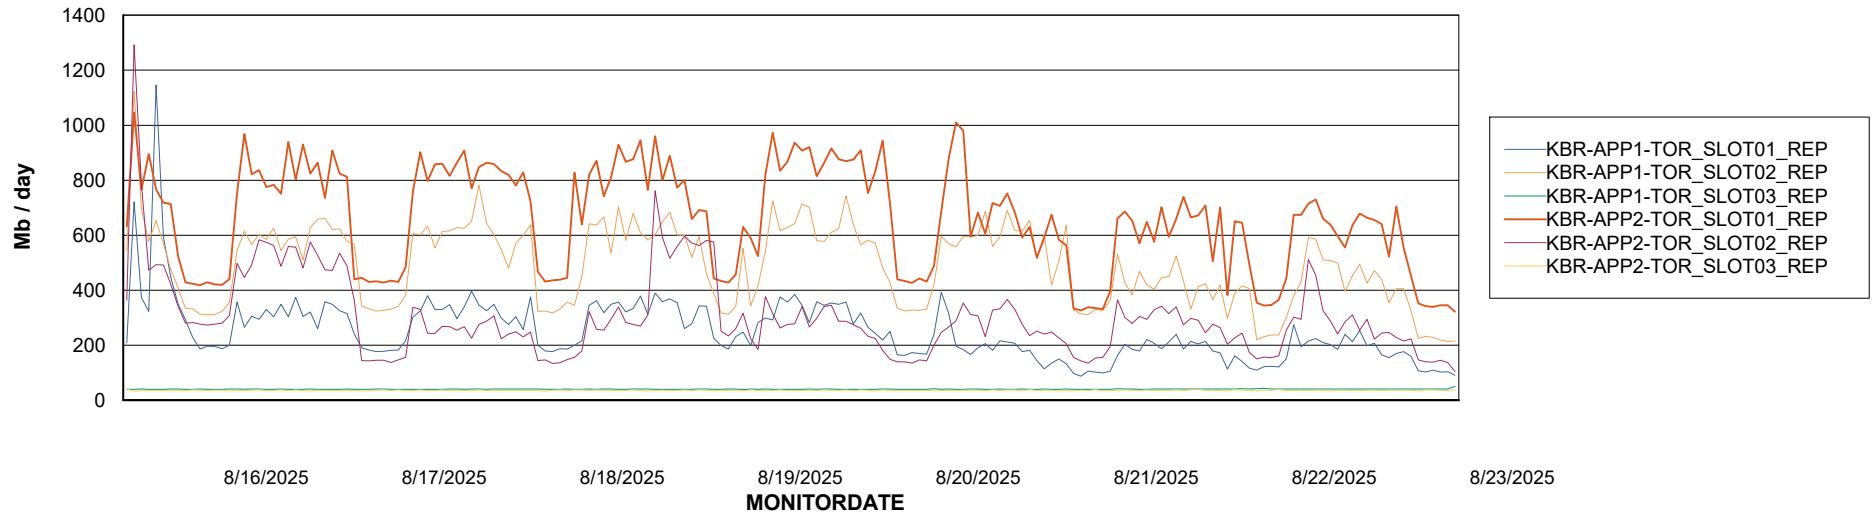

Avg memory used per ABS Server Service

Avg users per day per ABS server

Weekly SLA Customer Report

Customer KBR OCI TOR Production
Database ID 200

ABSSolute Application ReportServer Services

Avg memory used per ReportServer Service