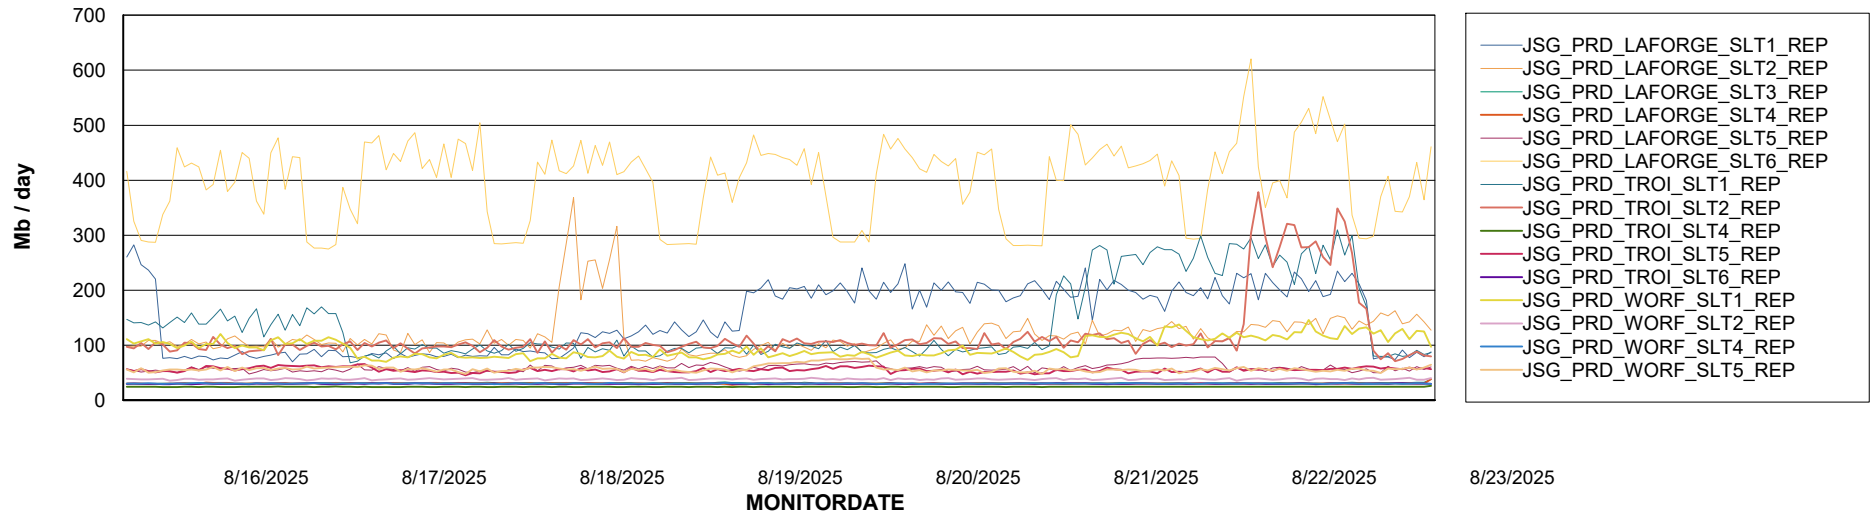

ABSSolute Application ReportServer Services

Avg memory used per ReportServer Service