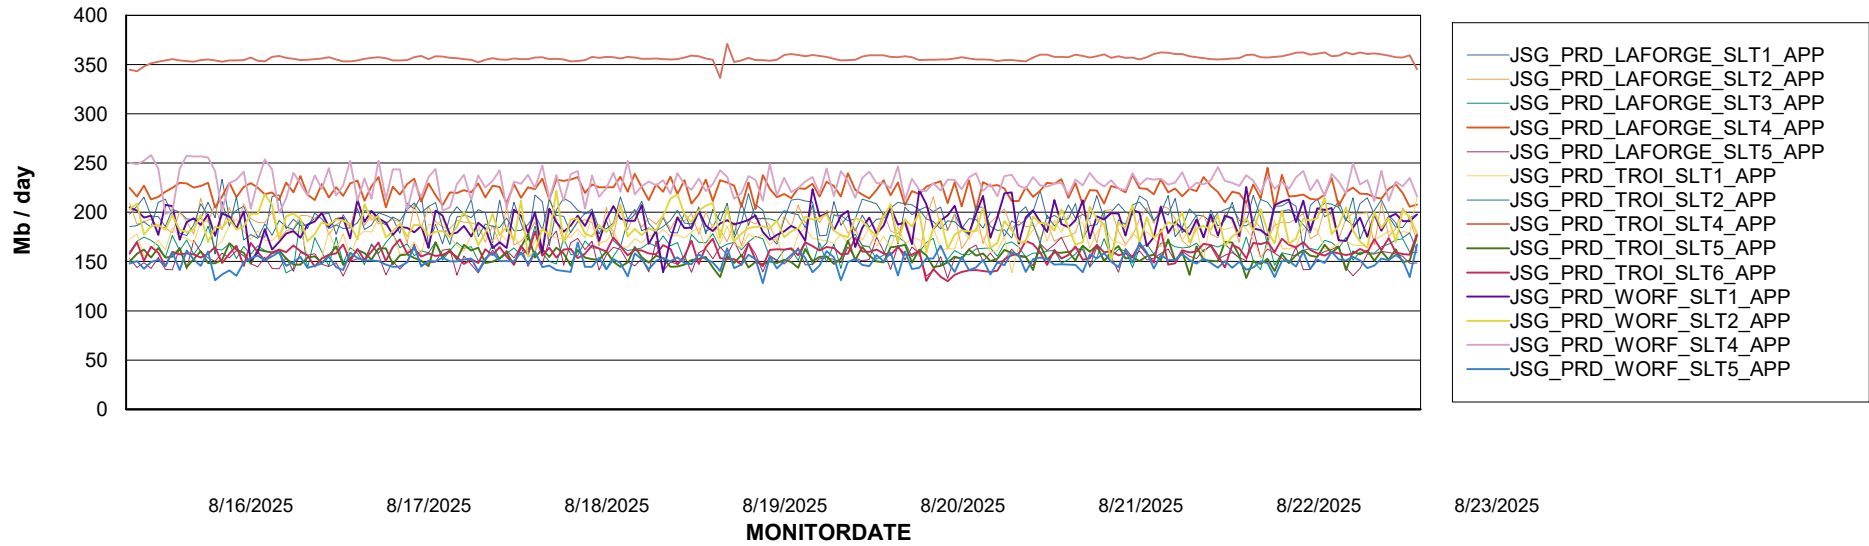

ABSSolute Application Server Services

Avg memory used per ABS Server Service