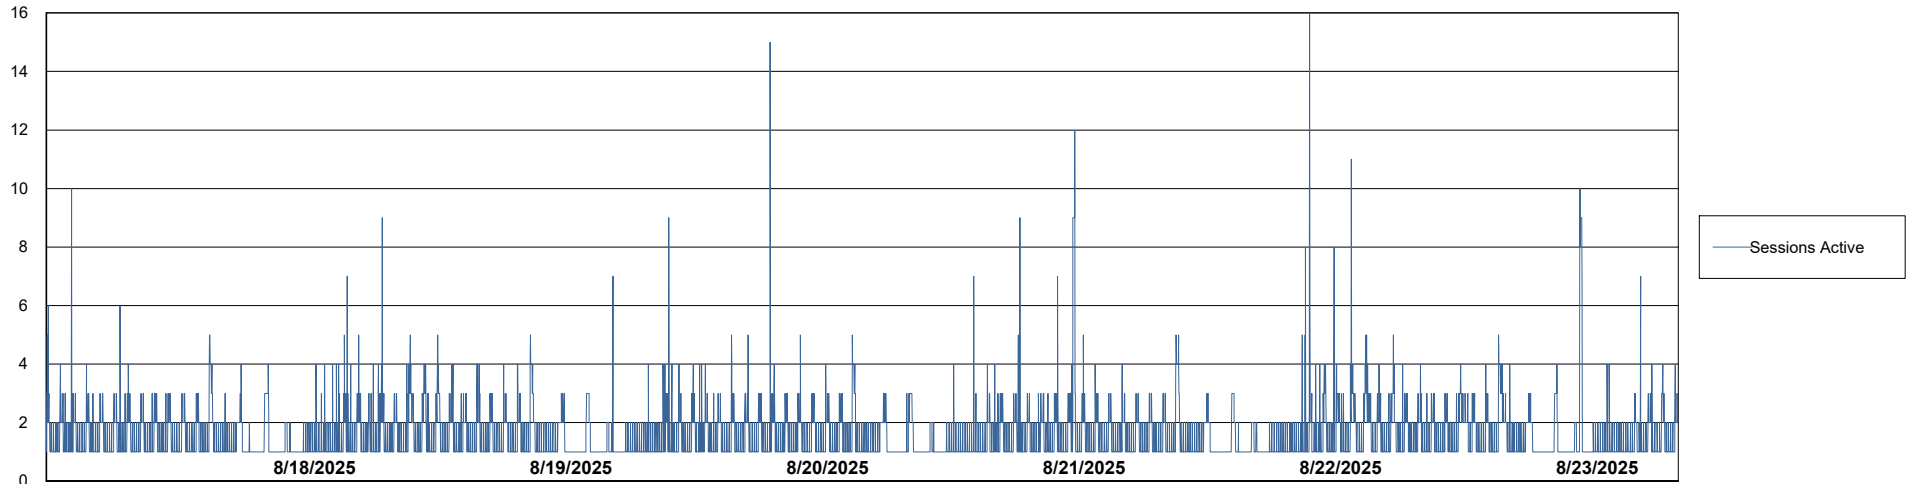

Weekly SLA Customer Report

Customer JSG_Production (24/7)
Database ID 102

Harddisk Usage JSG_PRD_WORF

	Free disk space on C: (%)	Total disk space on C: (Gb)	Used disk space on C: (Gb)
8/23/2025	50	149	74
8/22/2025	50	149	74
8/21/2025	49	149	77
8/20/2025	47	149	79
8/19/2025	47	149	79
8/18/2025	47	149	79
8/17/2025	47	149	79

Weekly SLA Customer Report

Customer JSG_Production (24/7)
Database ID 102

Database Performance JSG_PRD_BASHIR_DB_ABS1

Weekly SLA Customer Report

Customer JSG_Production (24/7)
Database ID 102

Database Performance JSG_PRD_PICARD_DB_ABS1