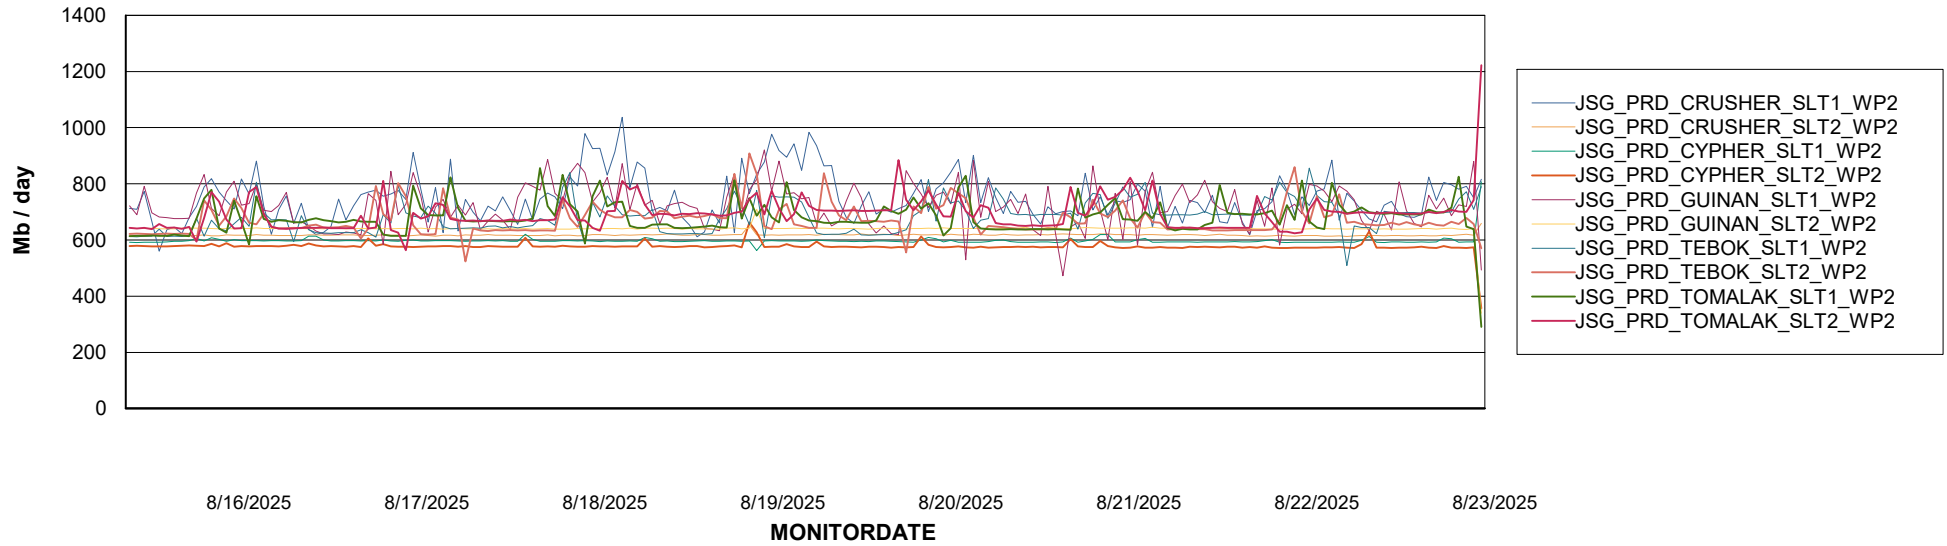

ABSSolute Web Component Services

Avg memory used per ABS Web component