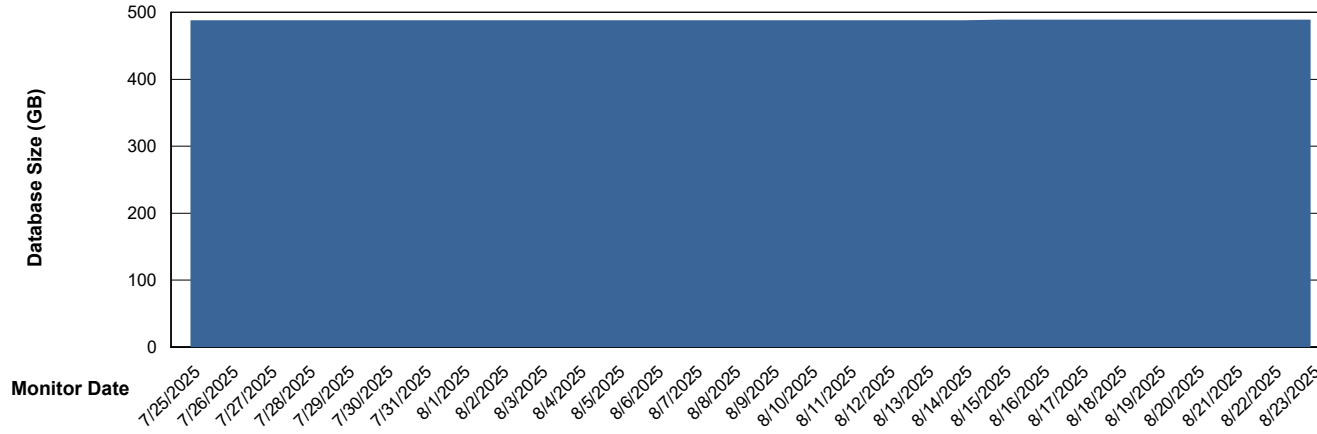

Weekly SLA Customer Report

Customer JSG_Production (24/7)
Database ID 102

Database Performance JSG_PRD_BASHIR_DB_ABS1

Weekly SLA Customer Report

Customer JSG_Production (24/7)
Database ID 102

Database Performance JSG_PRD_PICARD_DB_ABS1

DB Processes Max 4
DB Processes Max 0
DB Processes Max 1,000

Weekly SLA Customer Report

Customer JSG_Production (24/7)
Database ID 102

Database Performance JSG_PRD_RIKER_DB_HSBABS1

Weekly SLA Customer Report

Customer JSG_Production (24/7)
Database ID 102

DATABASE SIZE JSG_PRD_BASHIR_DB_ABS1

Database growth over last month

DATABASE SIZE JSG_PRD_RIKER_DB_HSBABS1

Database growth over last month

Weekly SLA Customer Report