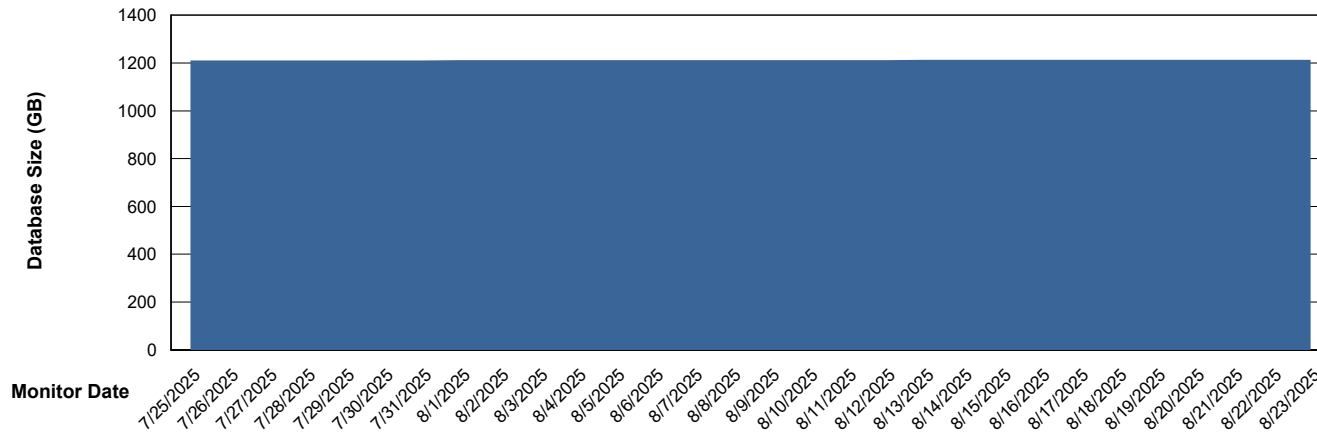

Customer JSG_Production (24/7)
Database ID 102

DATABASE SIZE JSG_PRD_BASHIR_DB_ABS1

Database growth over last month

DATABASE SIZE JSG_PRD_RIKER_DB_HSBABS1

Database growth over last month

Weekly SLA Customer Report