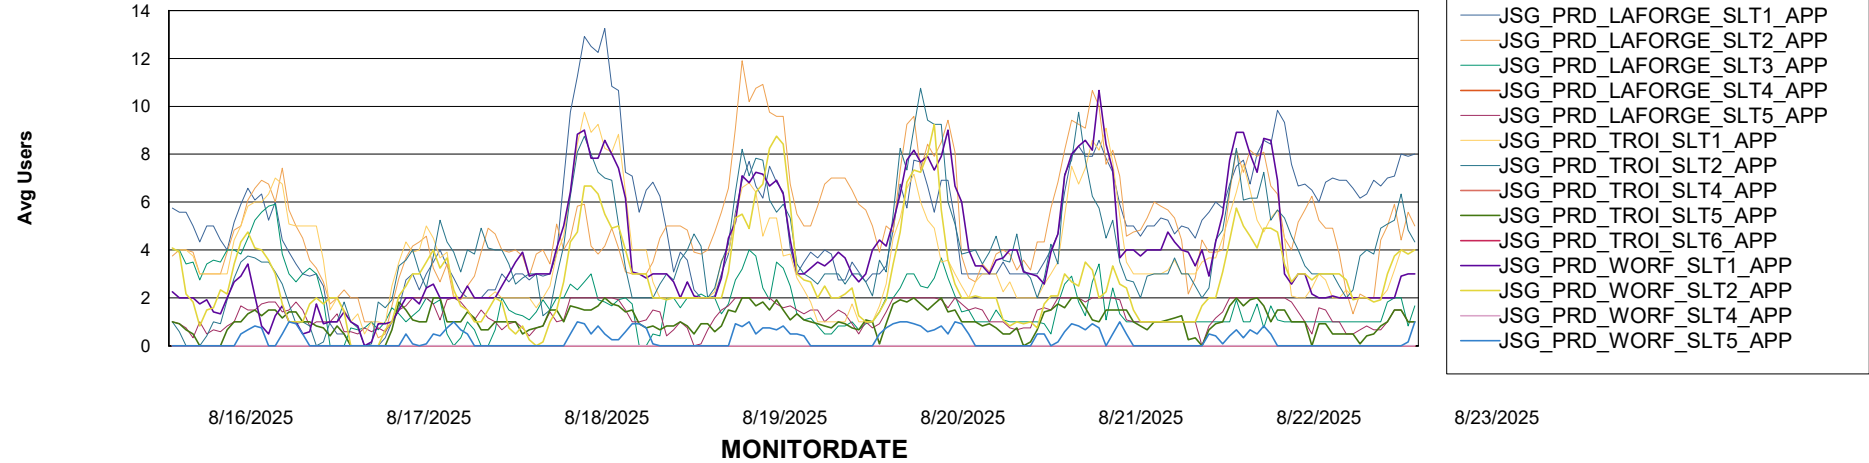

Avg users per day per ABS server