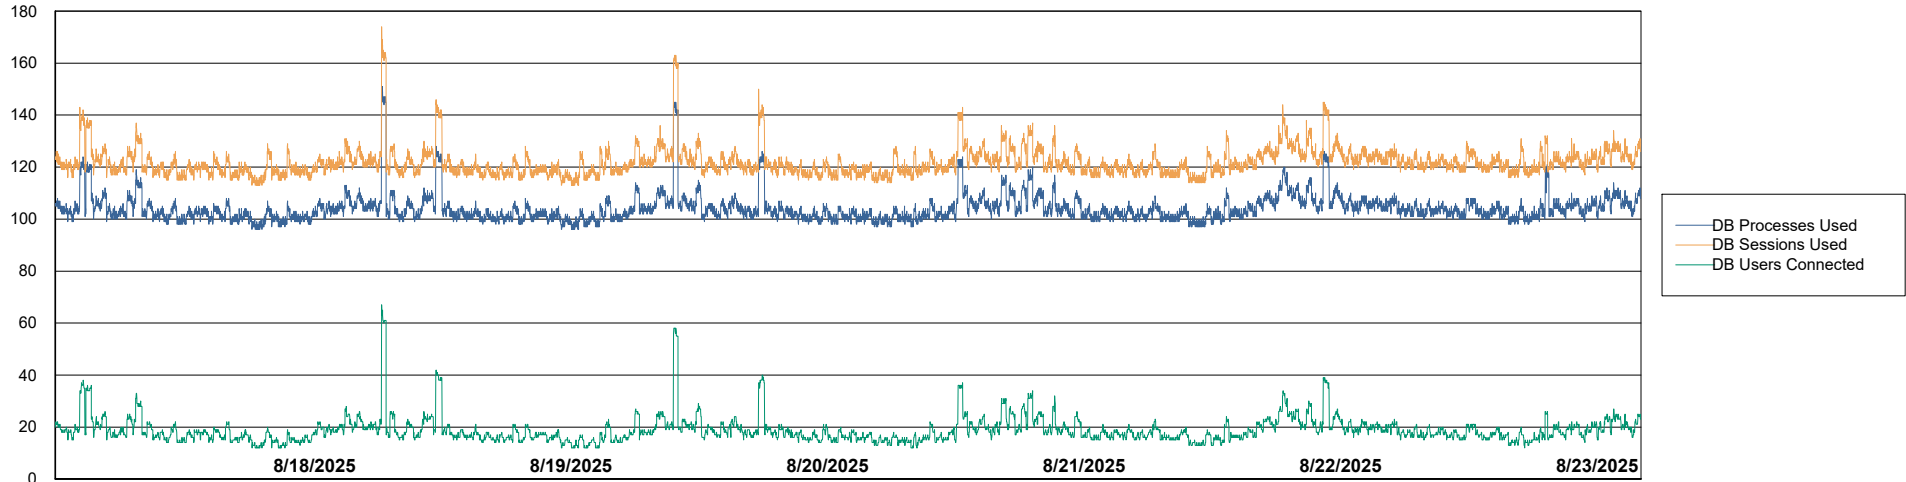

Database Performance JSG_PRD_BASHIR_DB_ABS1