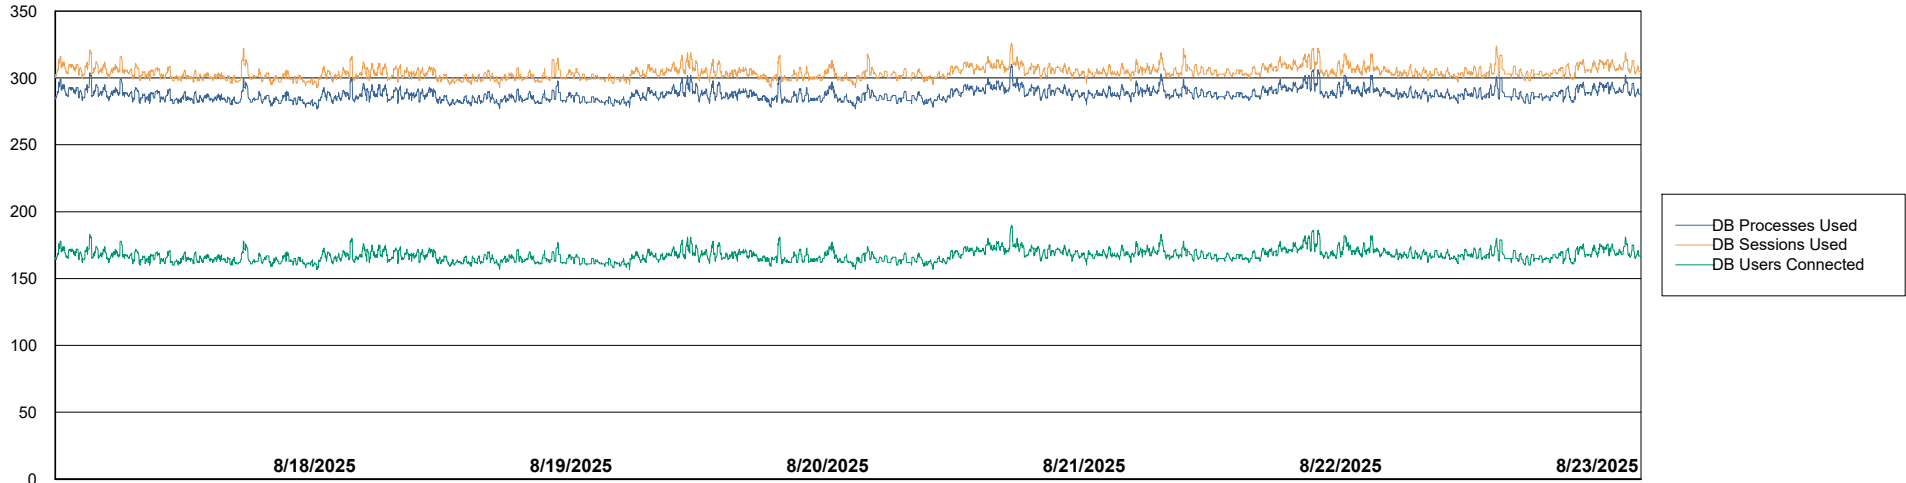

DB Processes Max 4
DB Processes Max 0
DB Processes Max 1,000

Weekly SLA Customer Report

Customer JSG_Production (24/7)
Database ID 102

Database Performance JSG_PRD_RIKER_DB_HSBABS1

Weekly SLA Customer Report