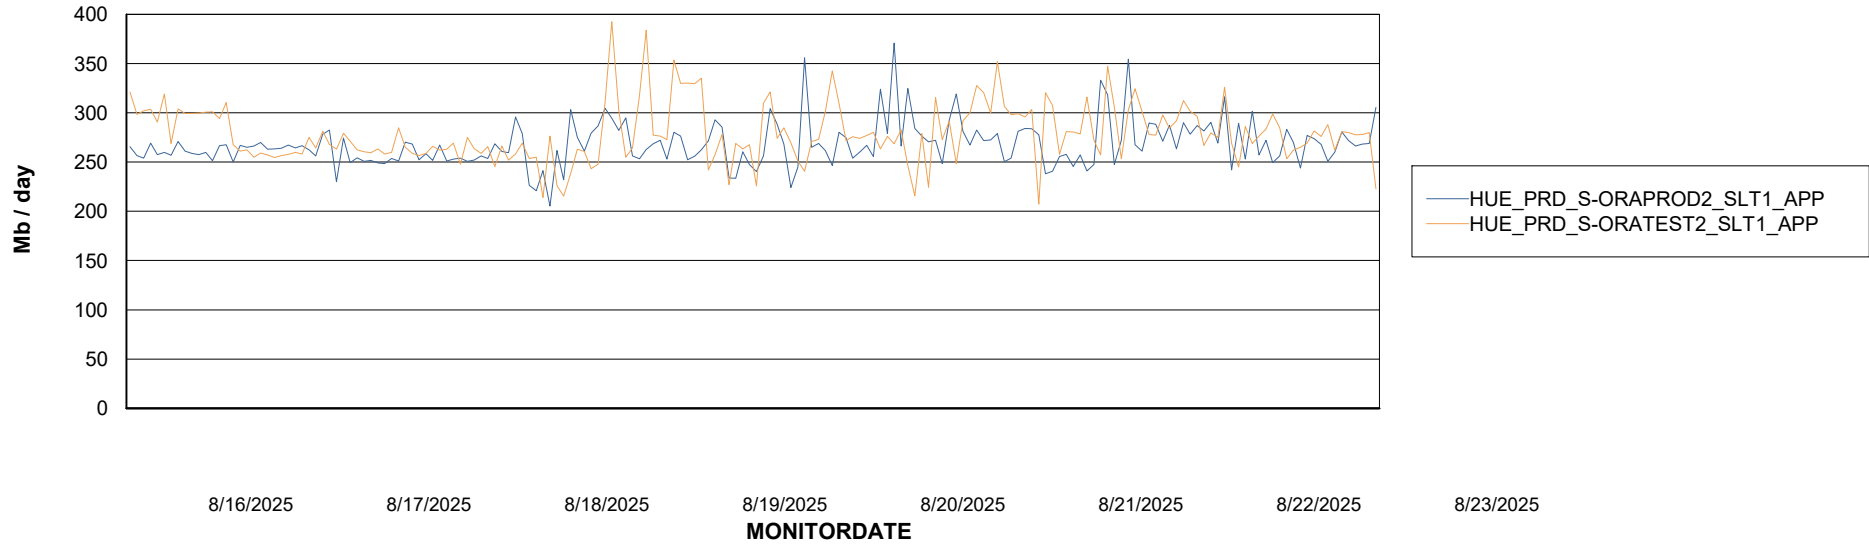

ABSSolute Application Server Services

Avg memory used per ABS Server Service