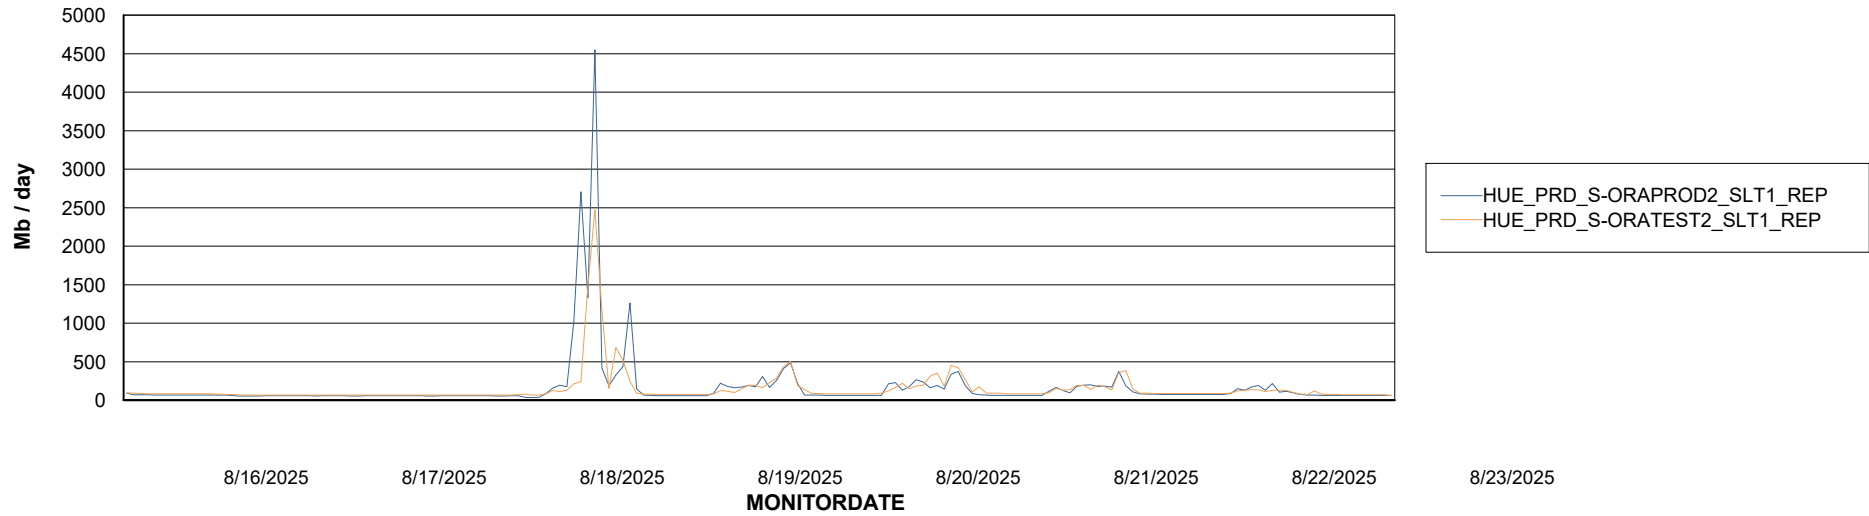

Avg memory used per ABS Server Service

Avg users per day per ABS server

Weekly SLA Customer Report

Customer HUE_Production
Database ID 154

ABSSolute Application ReportServer Services

Avg memory used per ReportServer Service