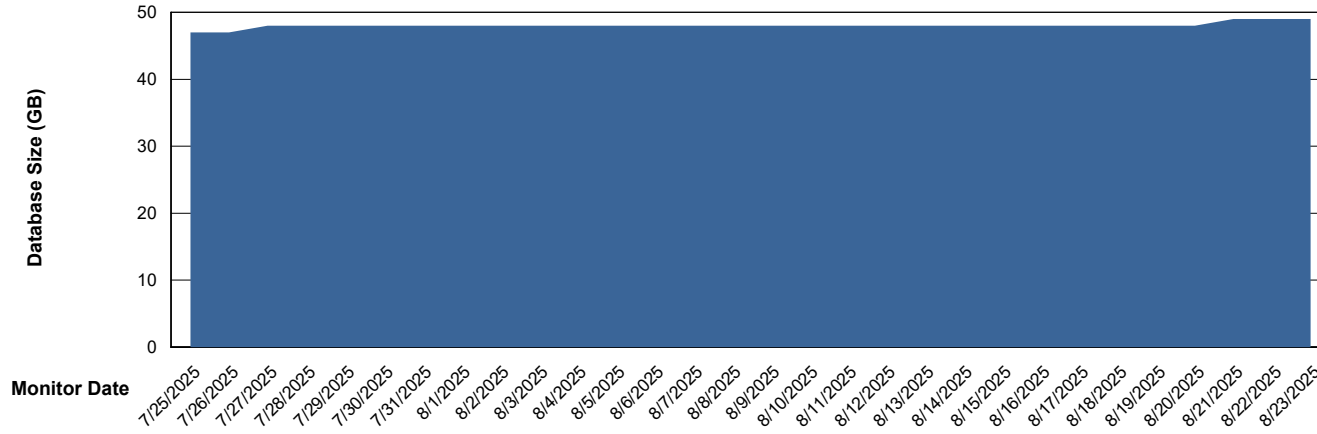

DATABASE SIZE HUE_PRD_S-ORABI2024_ABS1

Database growth over last month