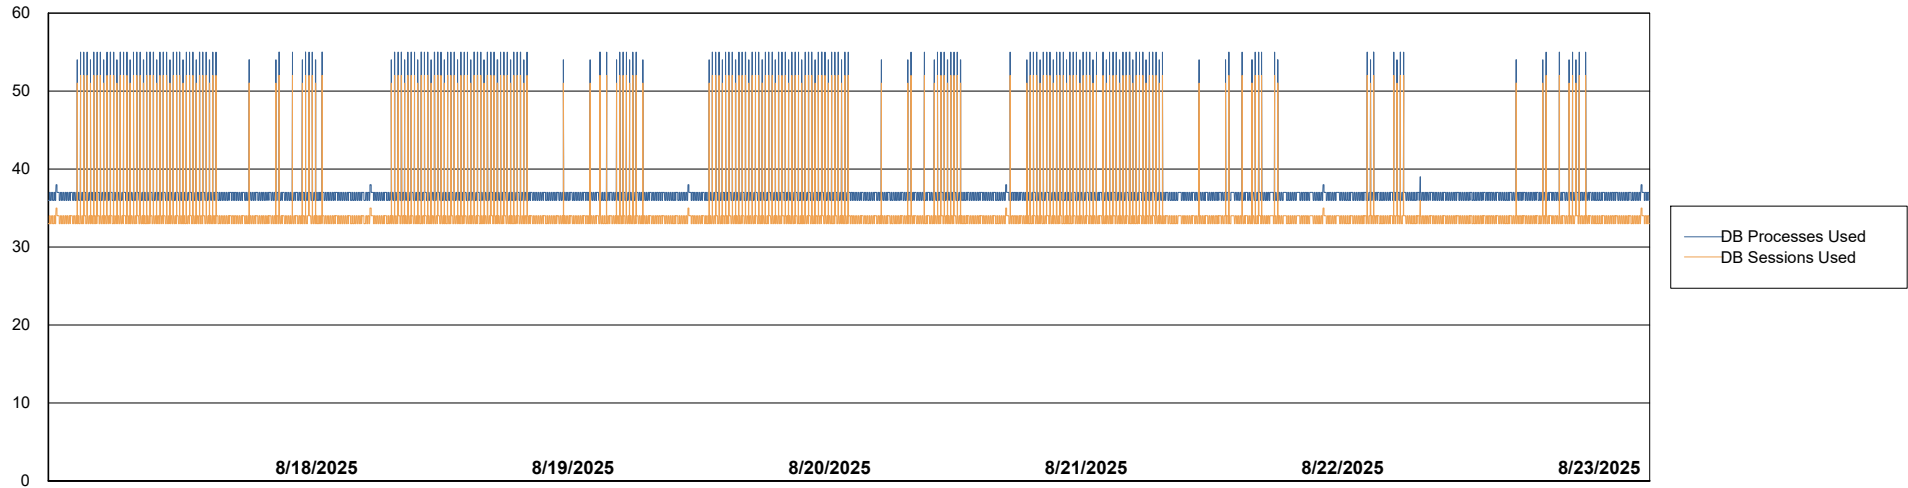

Database Performance HUE_PRD_S-ORATEST2_HSBABS1

DB Processes Max 1,000