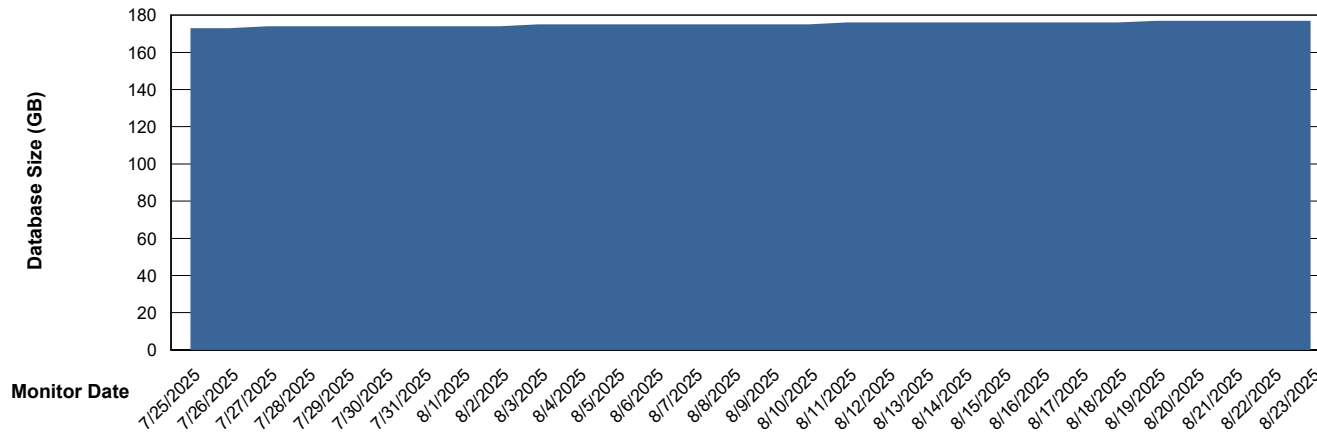

DATABASE SIZE HUE_PRD_S-ORAPROD2_ABS1

Database growth over last month