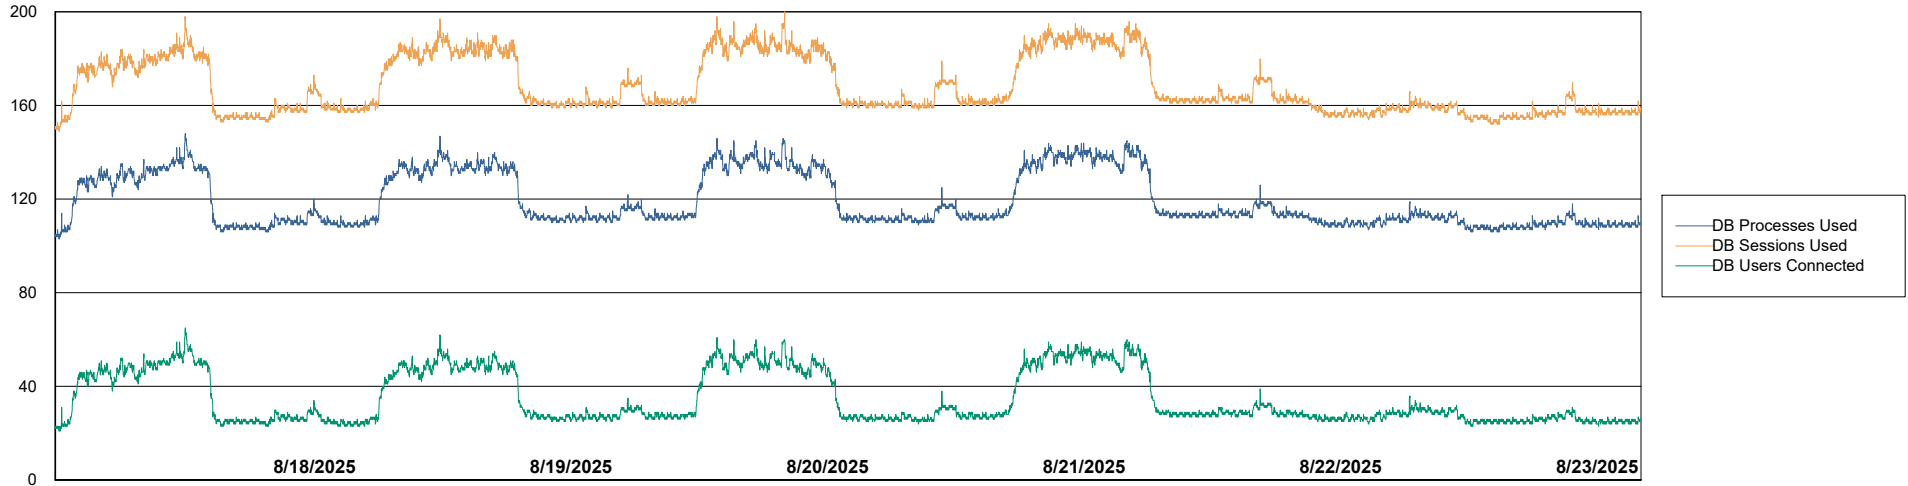

Weekly SLA Customer Report

Customer HUE_Production
Database ID 154

Database Performance HUE_PRD_S-ORABI2024_ABS1

Weekly SLA Customer Report

Customer HUE_Production
Database ID 154

Database Performance HUE_PRD_S-ORAPROD2_ABS1