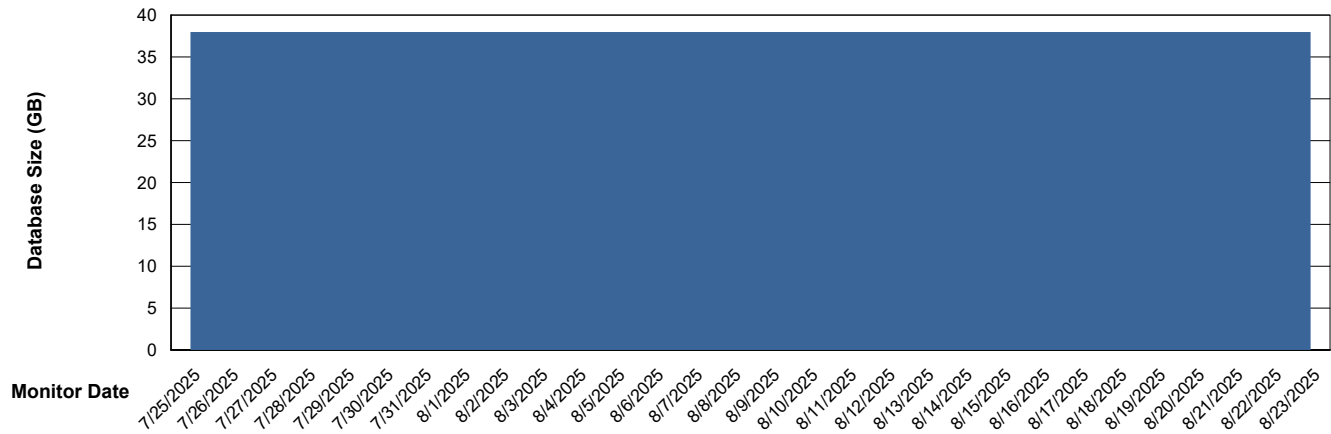

Weekly SLA Customer Report

Customer EUT_Production
Database ID 114

DATABASE SIZE EUT_EUP_PRD_URVINA22T_DB_ABS1

Database growth over last month

DATABASE SIZE EUT_URM_PRD_URVINA26_DB_ABS1

Database growth over last month