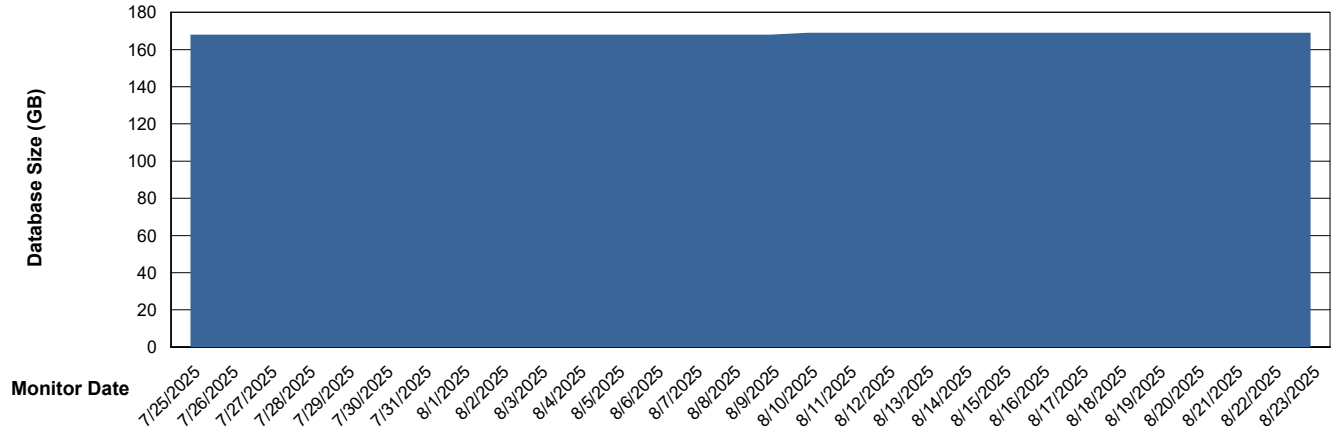

Weekly SLA Customer Report

Customer EUT_Production
Database ID 114

Database Performance EUT_EUP_PRD_URVINA22T_DB_ABS1

Weekly SLA Customer Report

Customer EUT_Production
Database ID 114

Database Performance EUT_URM_PRD_URVINA26_DB_ABS1

Weekly SLA Customer Report

Customer EUT_Production
Database ID 114

DATABASE SIZE EUT_EUP_PRD_URVINA22T_DB_ABS1

Database growth over last month

DATABASE SIZE EUT_URM_PRD_URVINA26_DB_ABS1

Database growth over last month