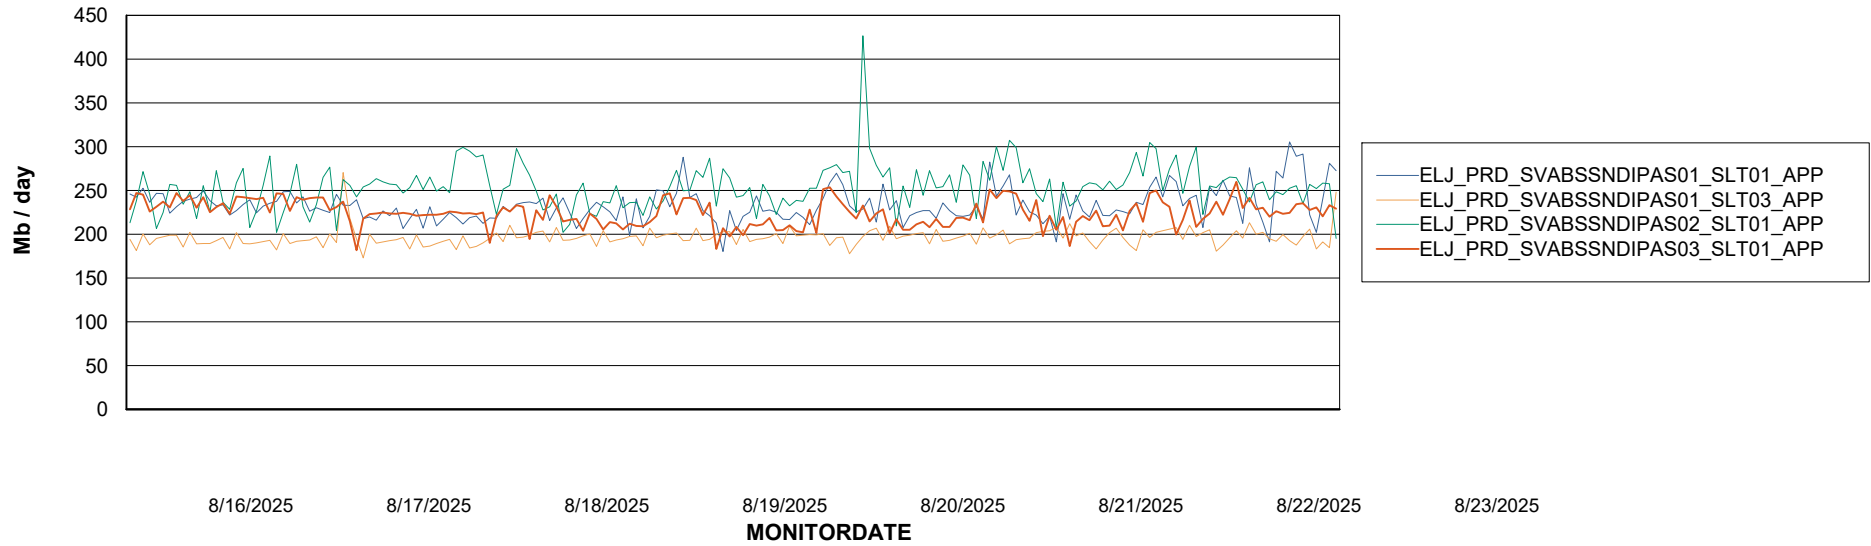

ABSSolute Application Server Services

Avg memory used per ABS Server Service