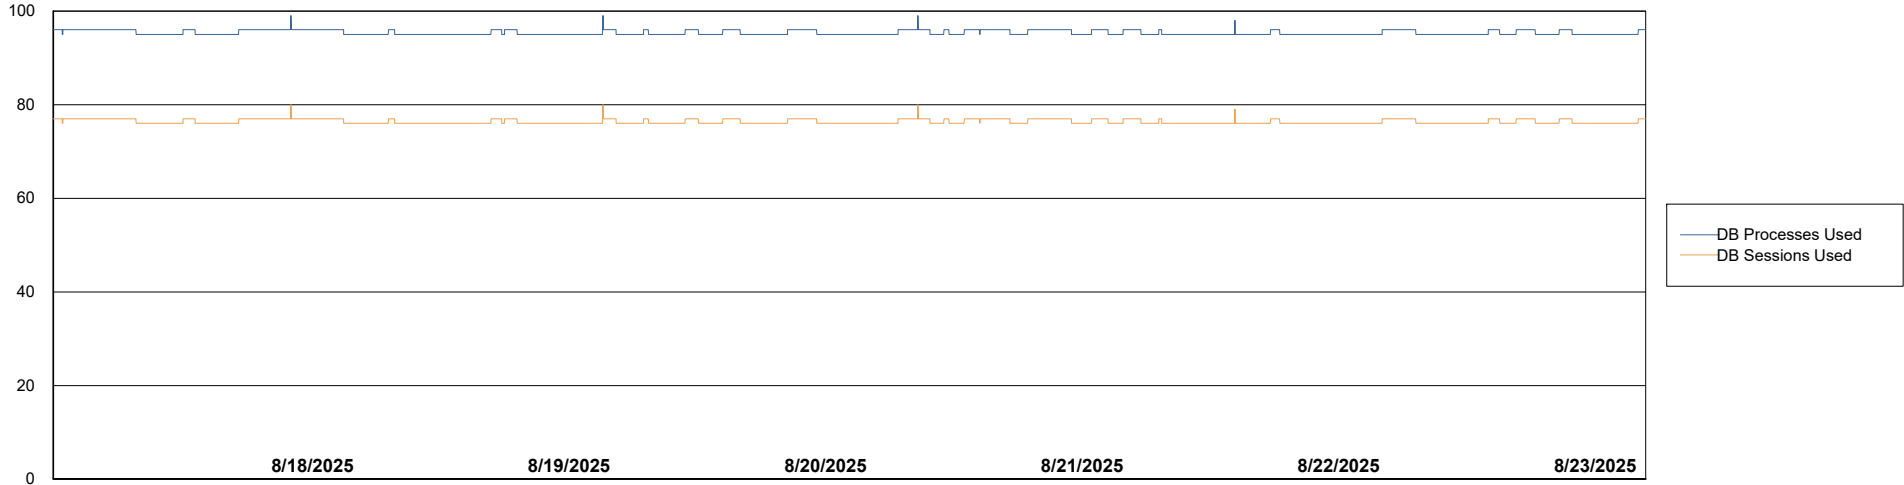

Database Performance ELJ_PRD_FRASEQXPRDDB02_HSBABS1

DB Processes Max 0
DB Processes Max 1,000