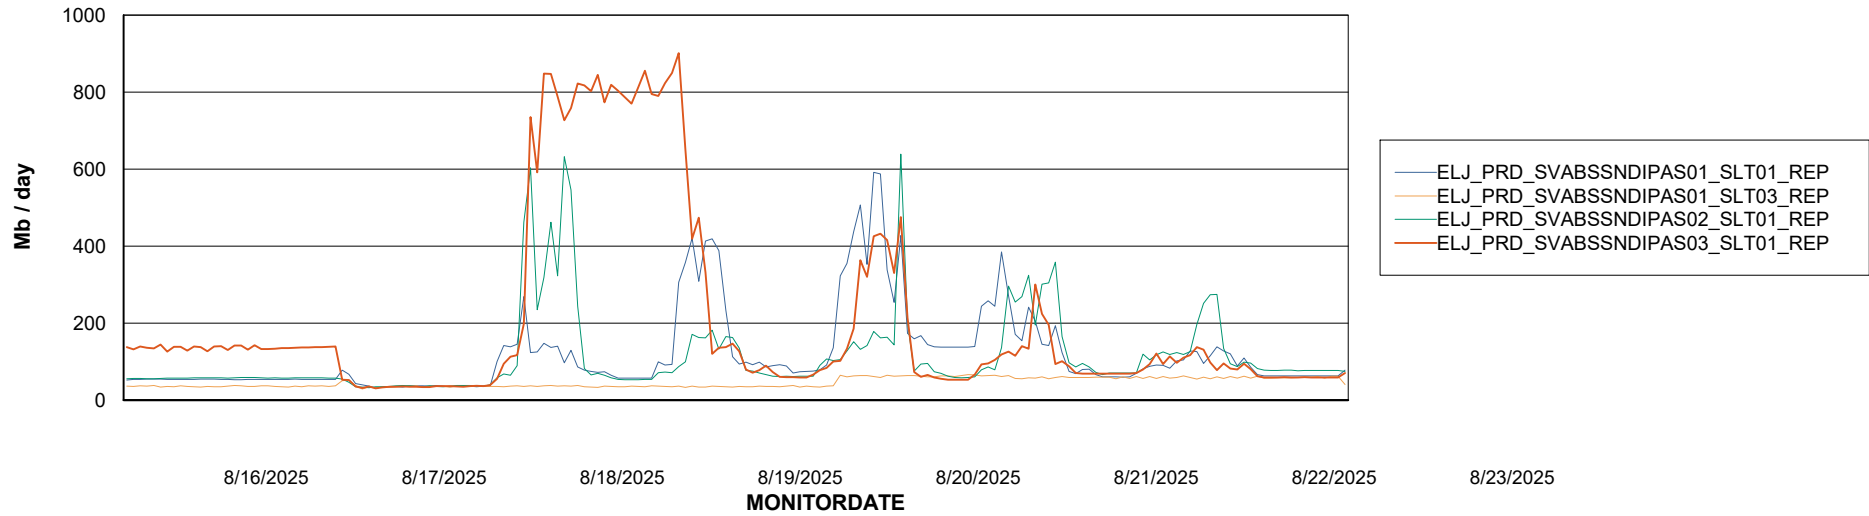

Avg memory used per ABS Server Service

Avg users per day per ABS server

Weekly SLA Customer Report

Customer ELJ Production
Database ID 72

ABSSolute Application ReportServer Services

Avg memory used per ReportServer Service