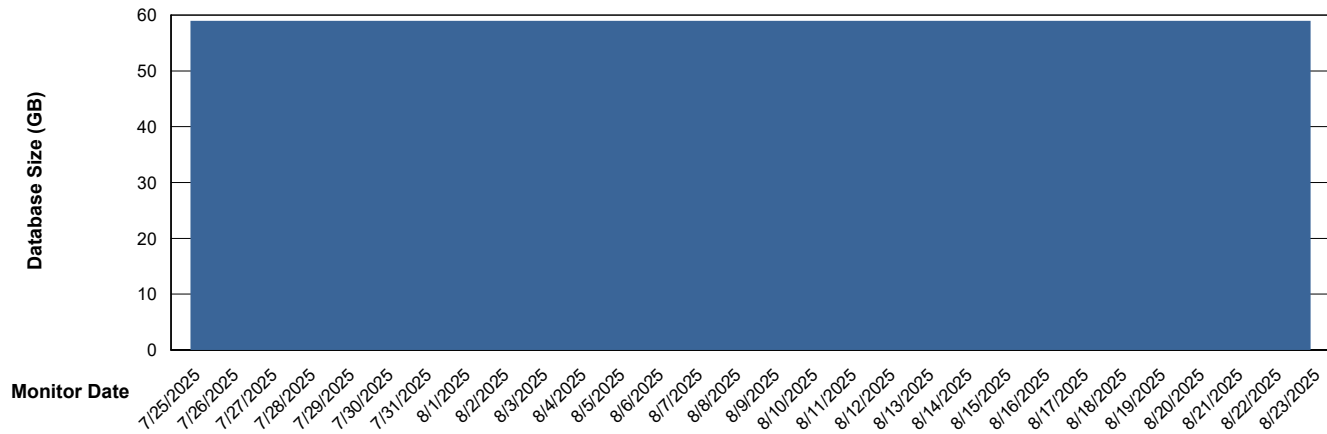

DATABASE SIZE ELJ_PRD_FRASEQXPRDDB03_ABS1

Database growth over last month