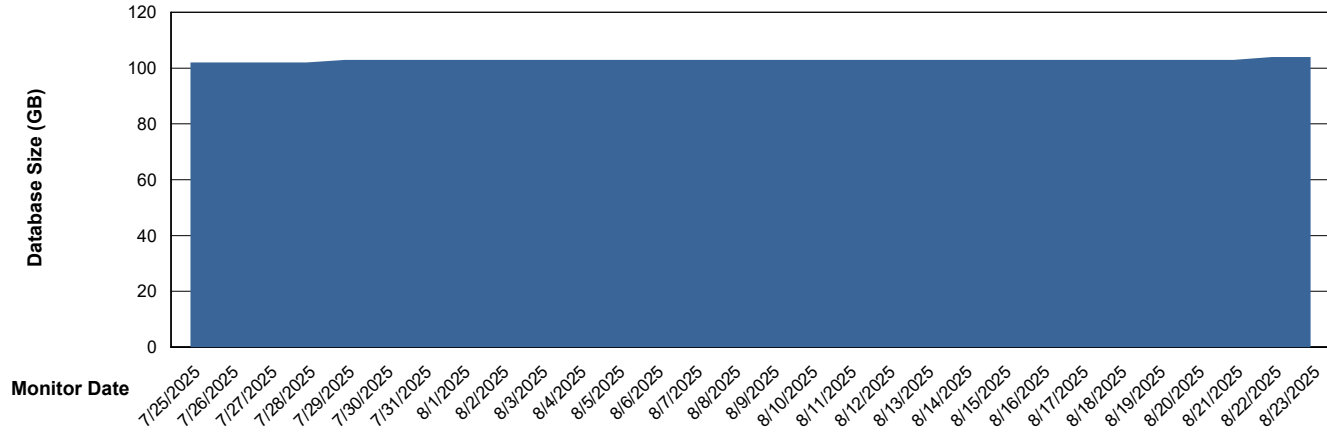

DB Processes Max 0
DB Processes Max 1,000

Weekly SLA Customer Report

Customer ELJ Production
Database ID 72

DATABASE SIZE ELJ_PRD_FRASEQXPRDDB01_ABS1

Database growth over last month

DATABASE SIZE ELJ_PRD_FRASEQXPRDDB03_ABS1