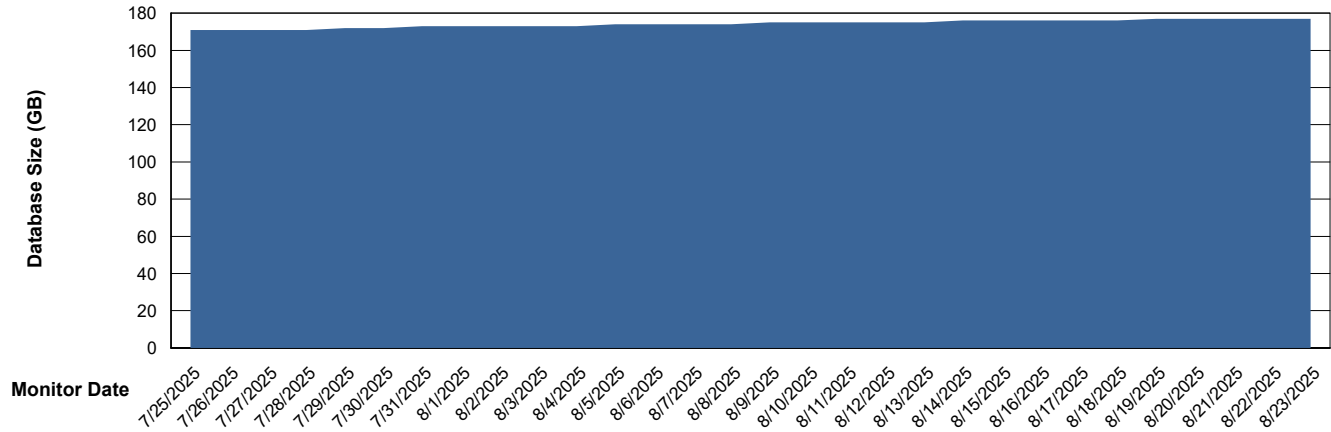

DATABASE SIZE ELI_PRD_FRASINTPRDDB01_ABS1

Database growth over last month