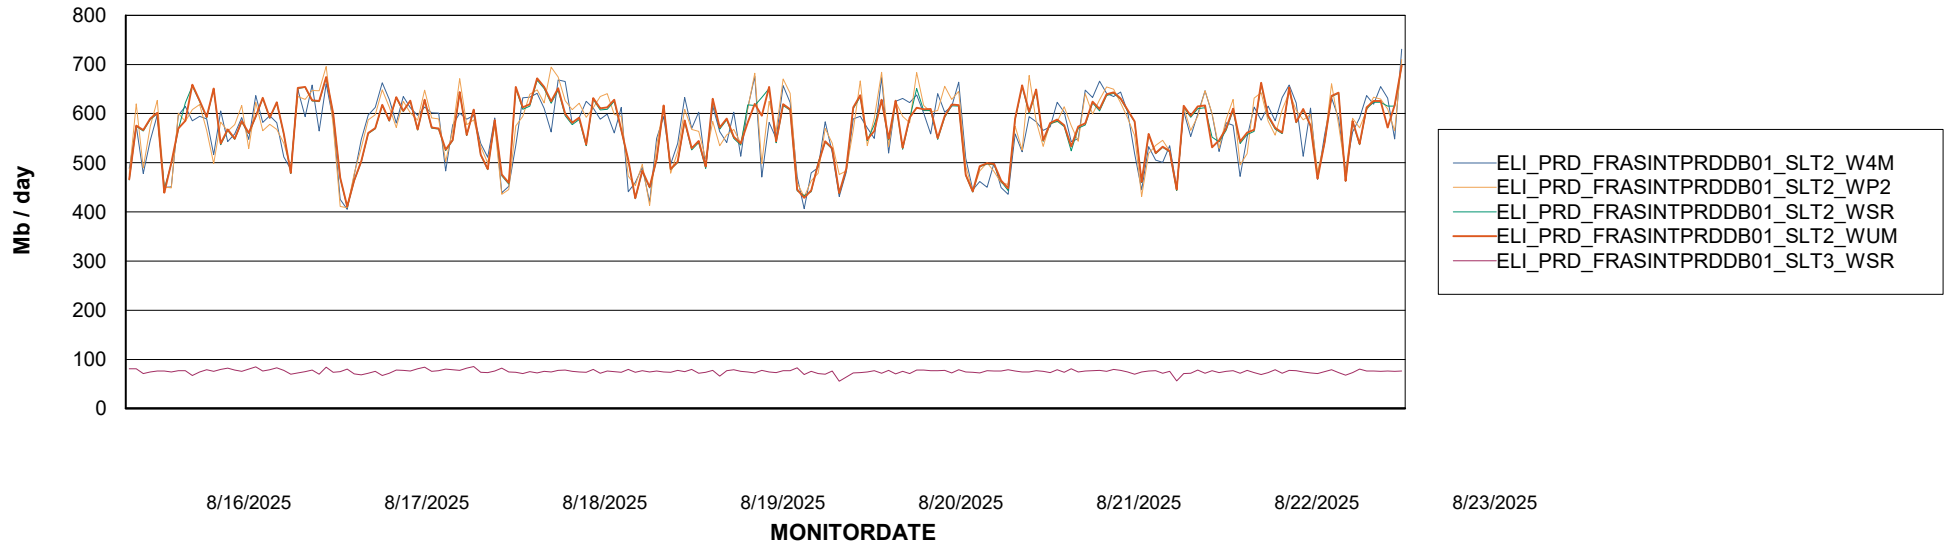

ABSSolute Web Component Services

Avg memory used per ABS Web component