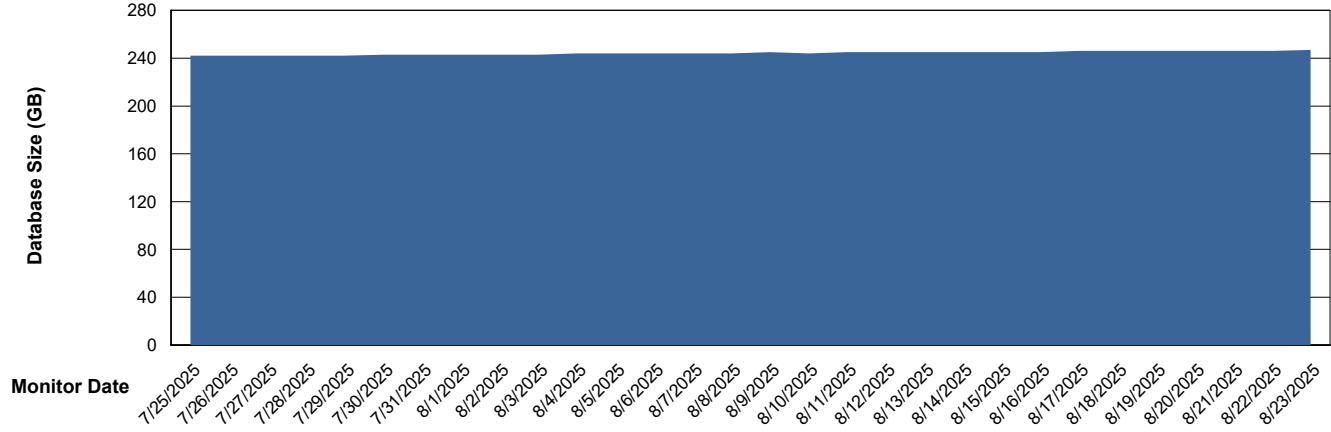

DATABASE SIZE ELI_PRD_FRASEQXPRDDB04-BI_ABS1

Database growth over last month