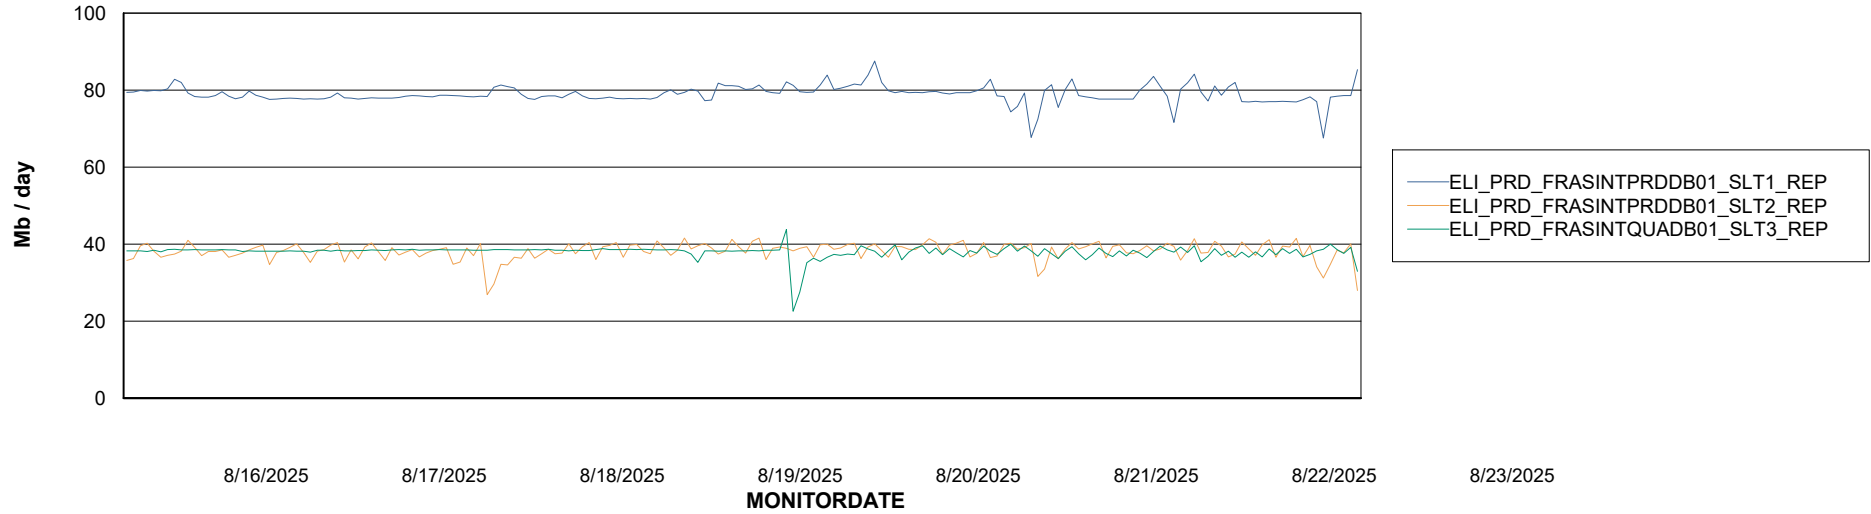

ABSSolute Application ReportServer Services

Avg memory used per ReportServer Service