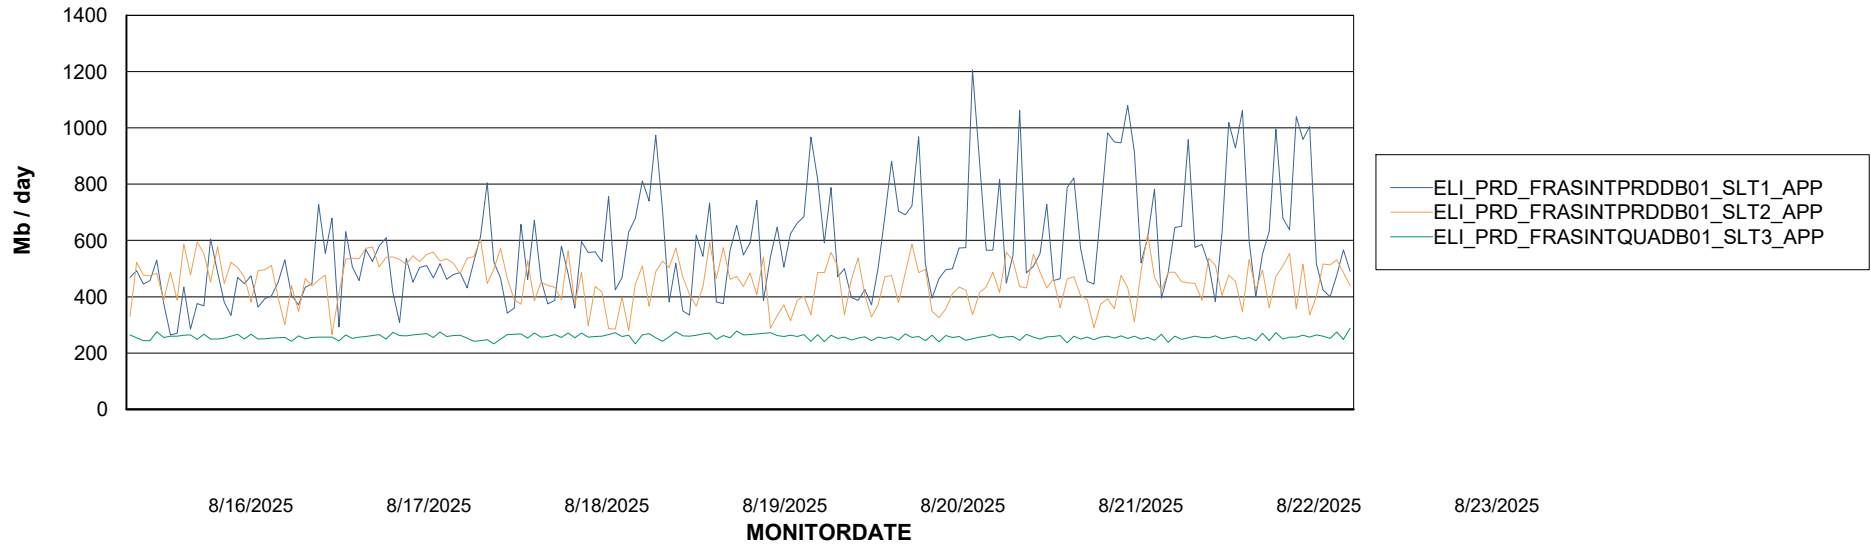

ABSSolute Application Server Services

Avg memory used per ABS Server Service