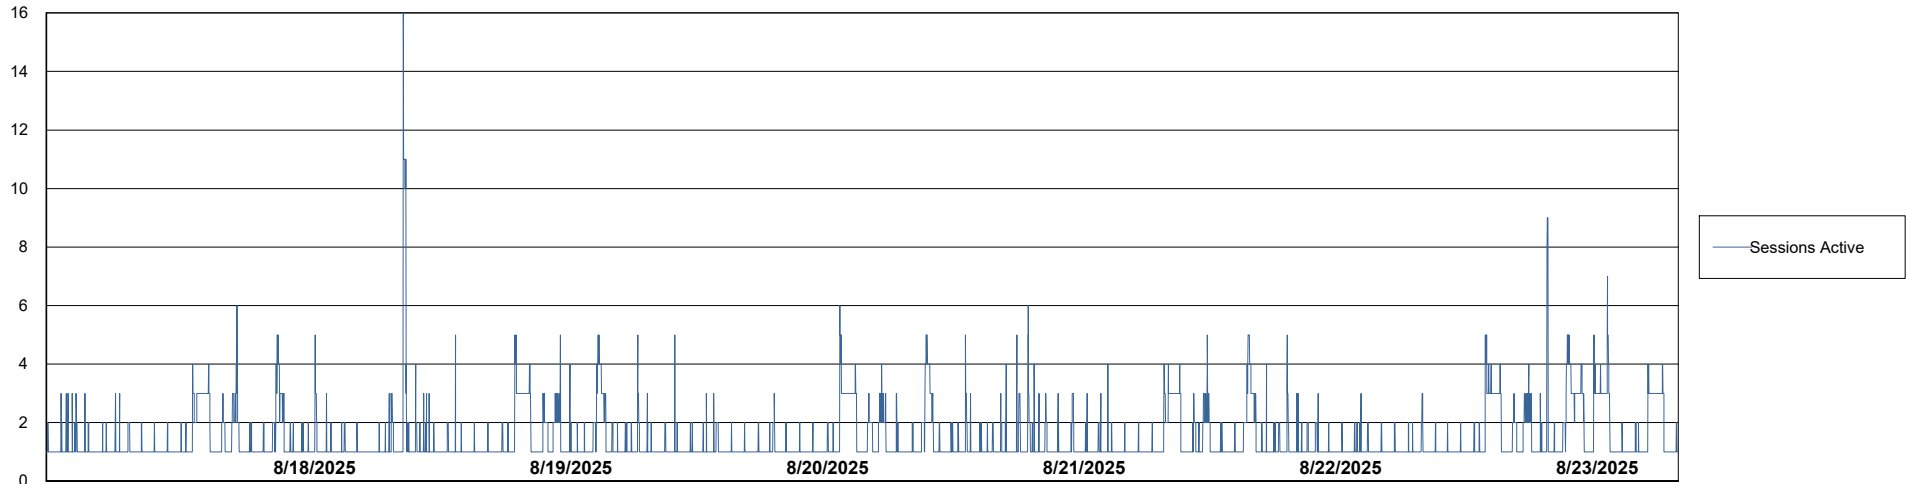

Database Performance ELI_PRD_FRASEQXPRDDB04-BI_ABS1