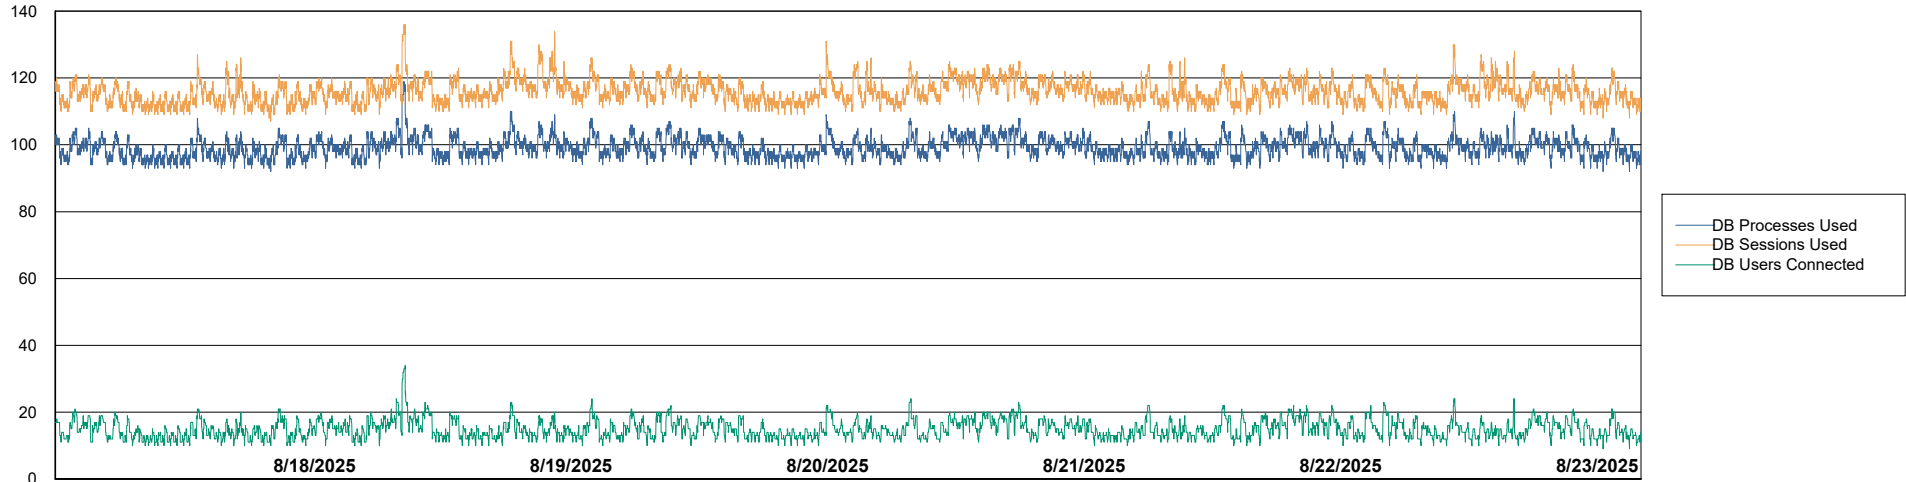

Database Performance ELI_PRD_FRASEQXPRDDB04-BI_ABS1