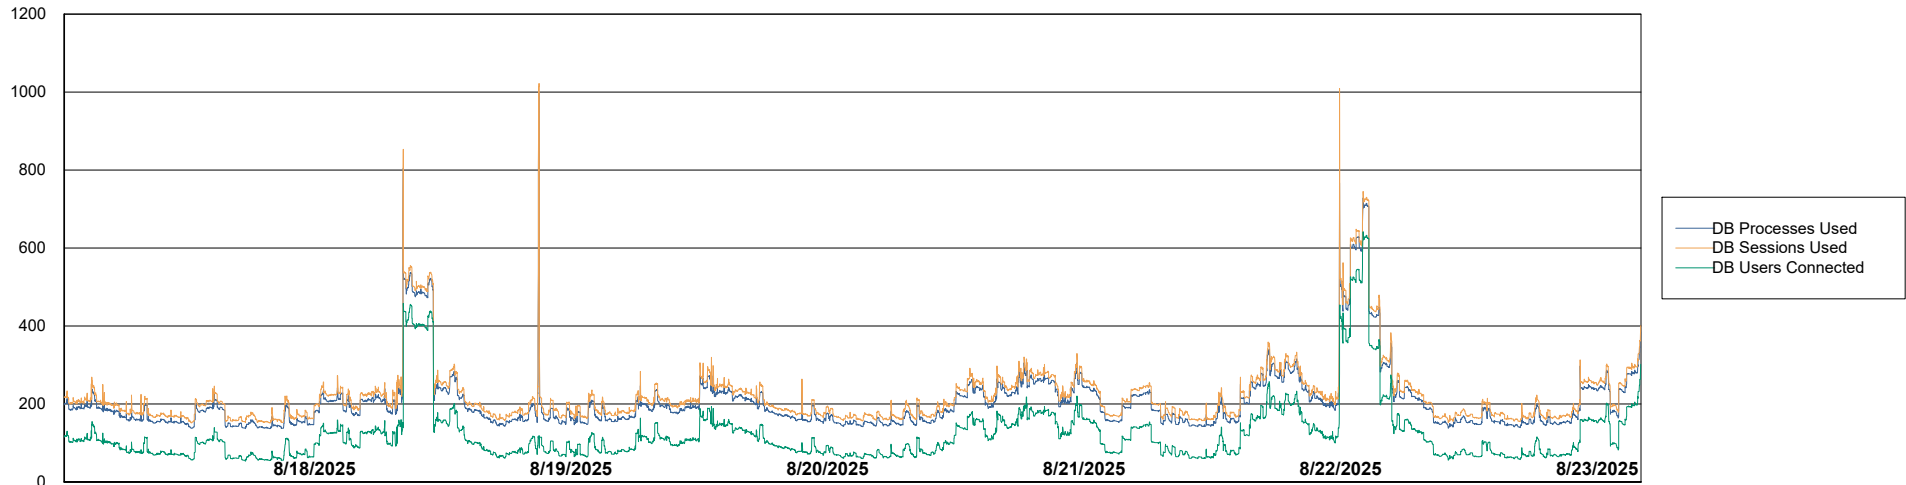

Database Performance ELI_PRD_FRASINTPRDDB01_ABS1